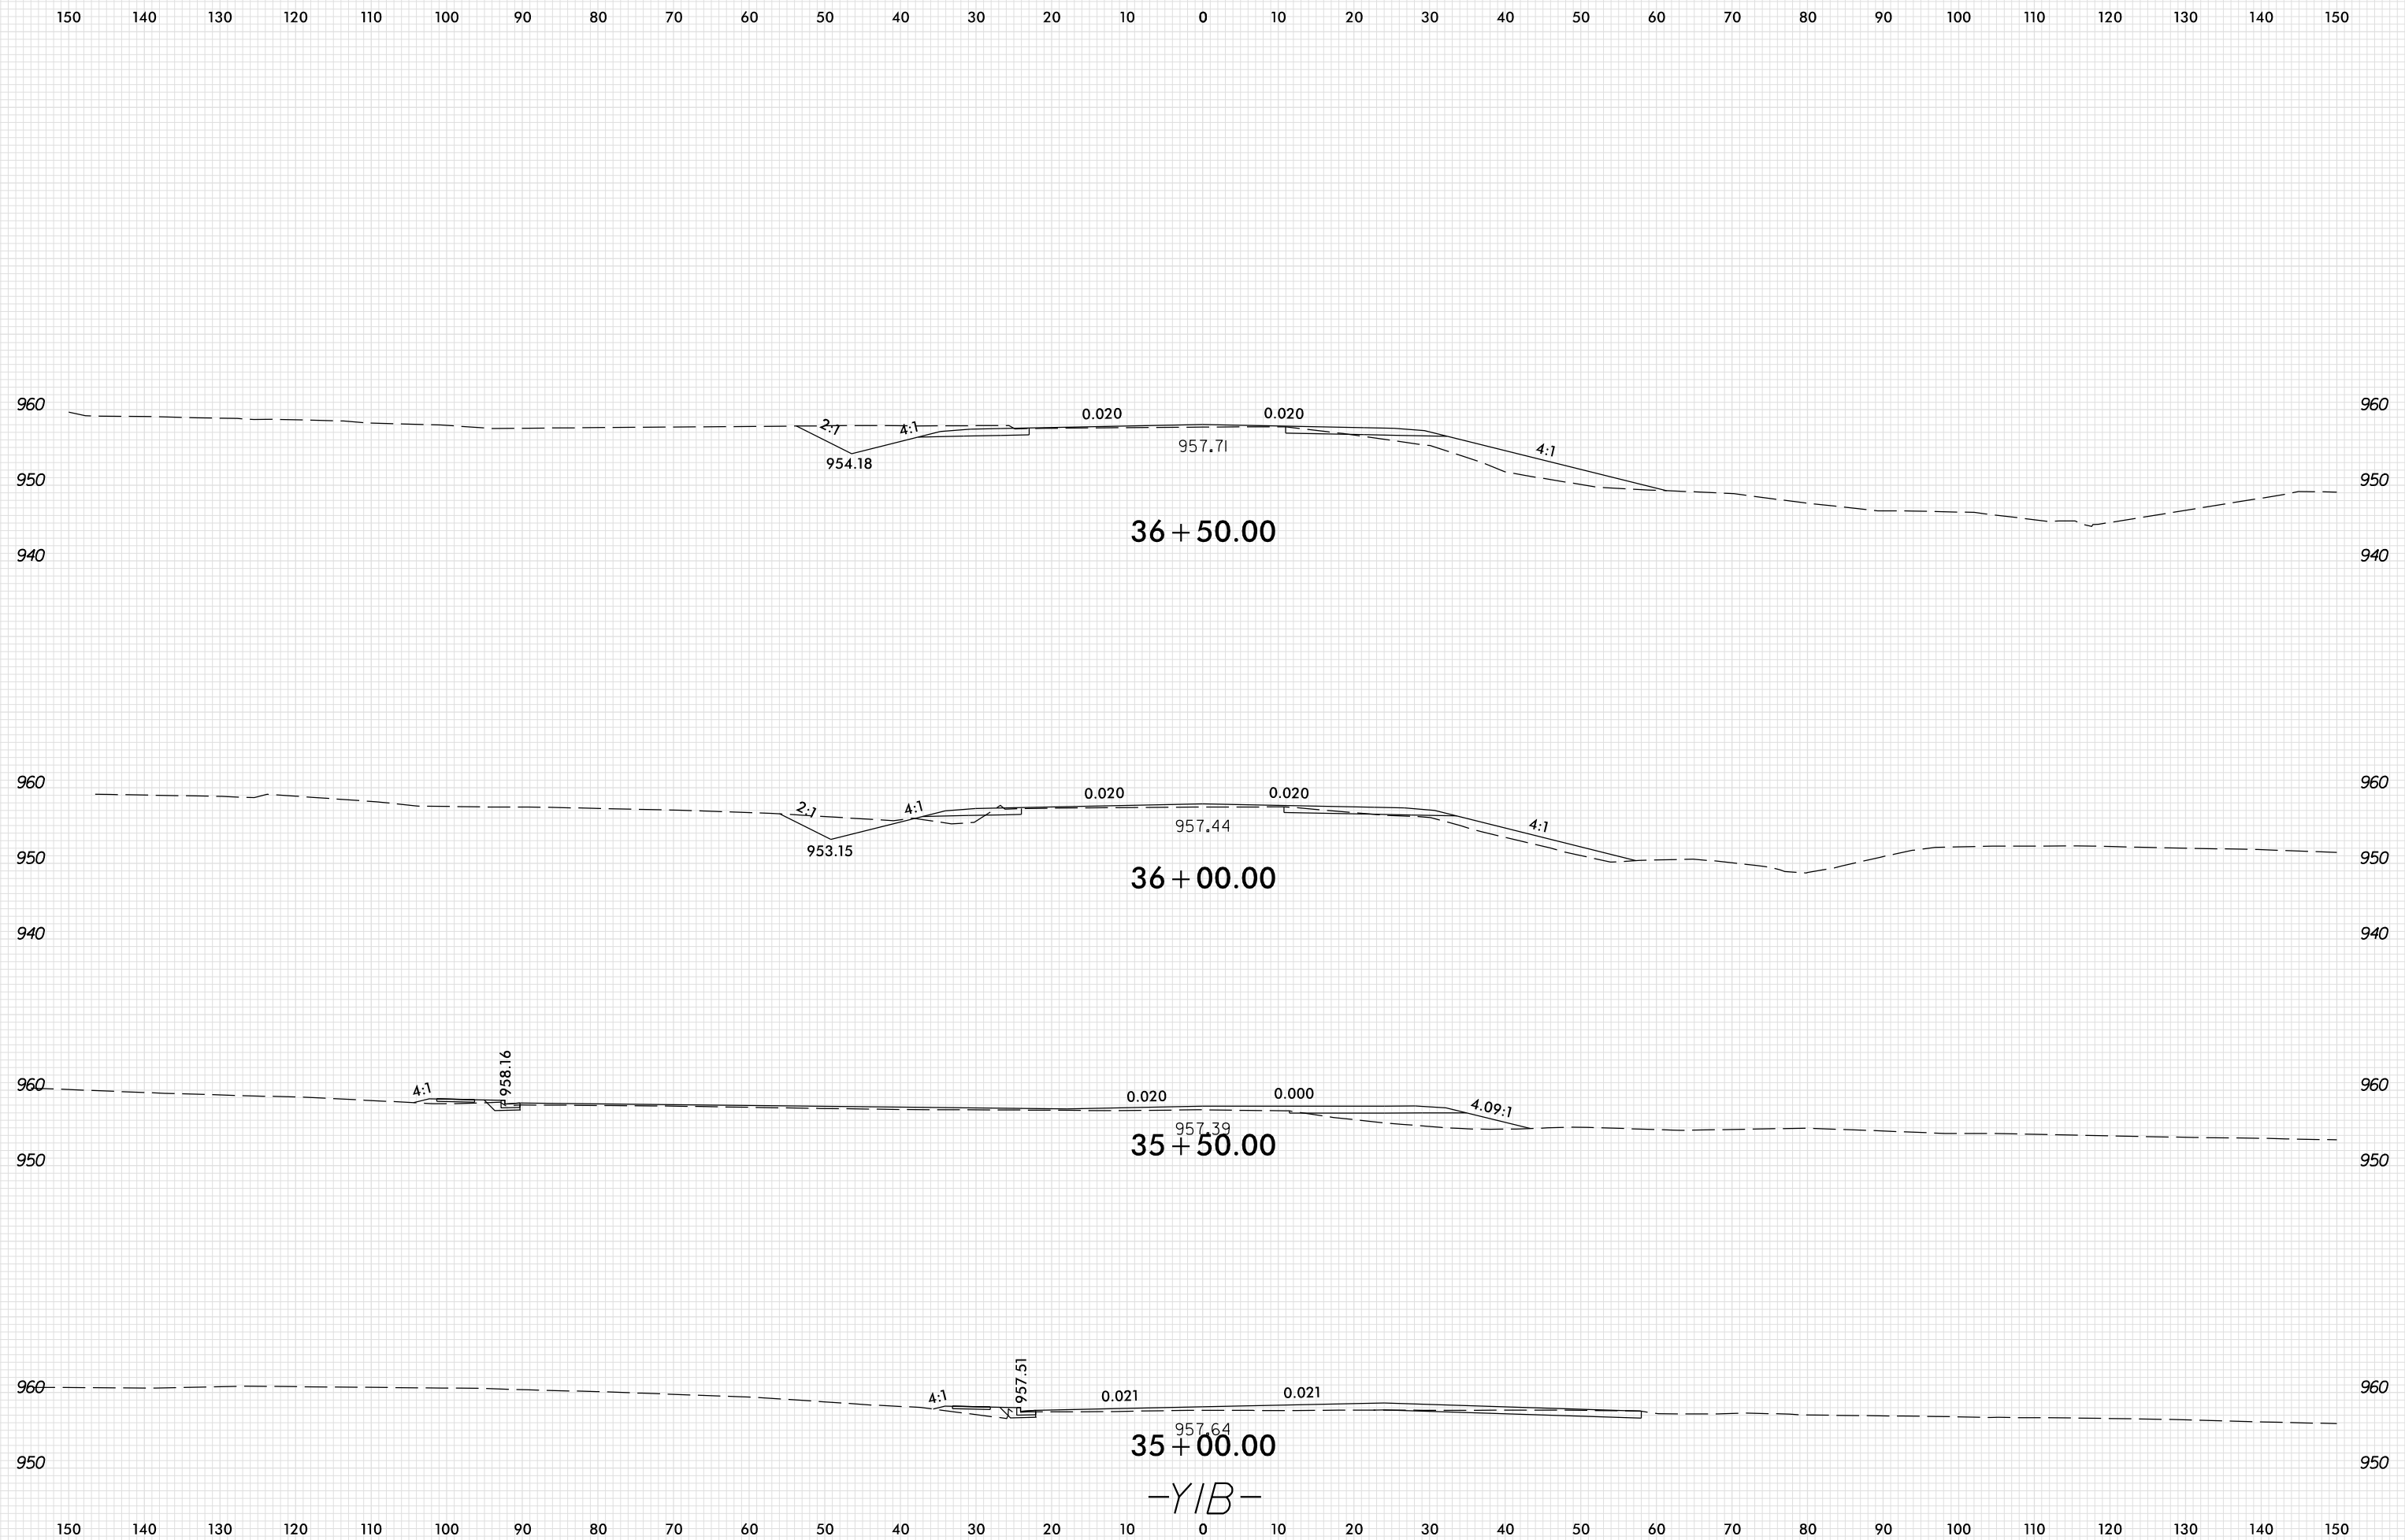

8/23/99

PLOT DRIVER: NCD01_pdf_color_eng_100.plt
 USER: SPEREIRA
 DATE: 6/10/2021
 TIME: 2:19:11 PM
 FILE: \