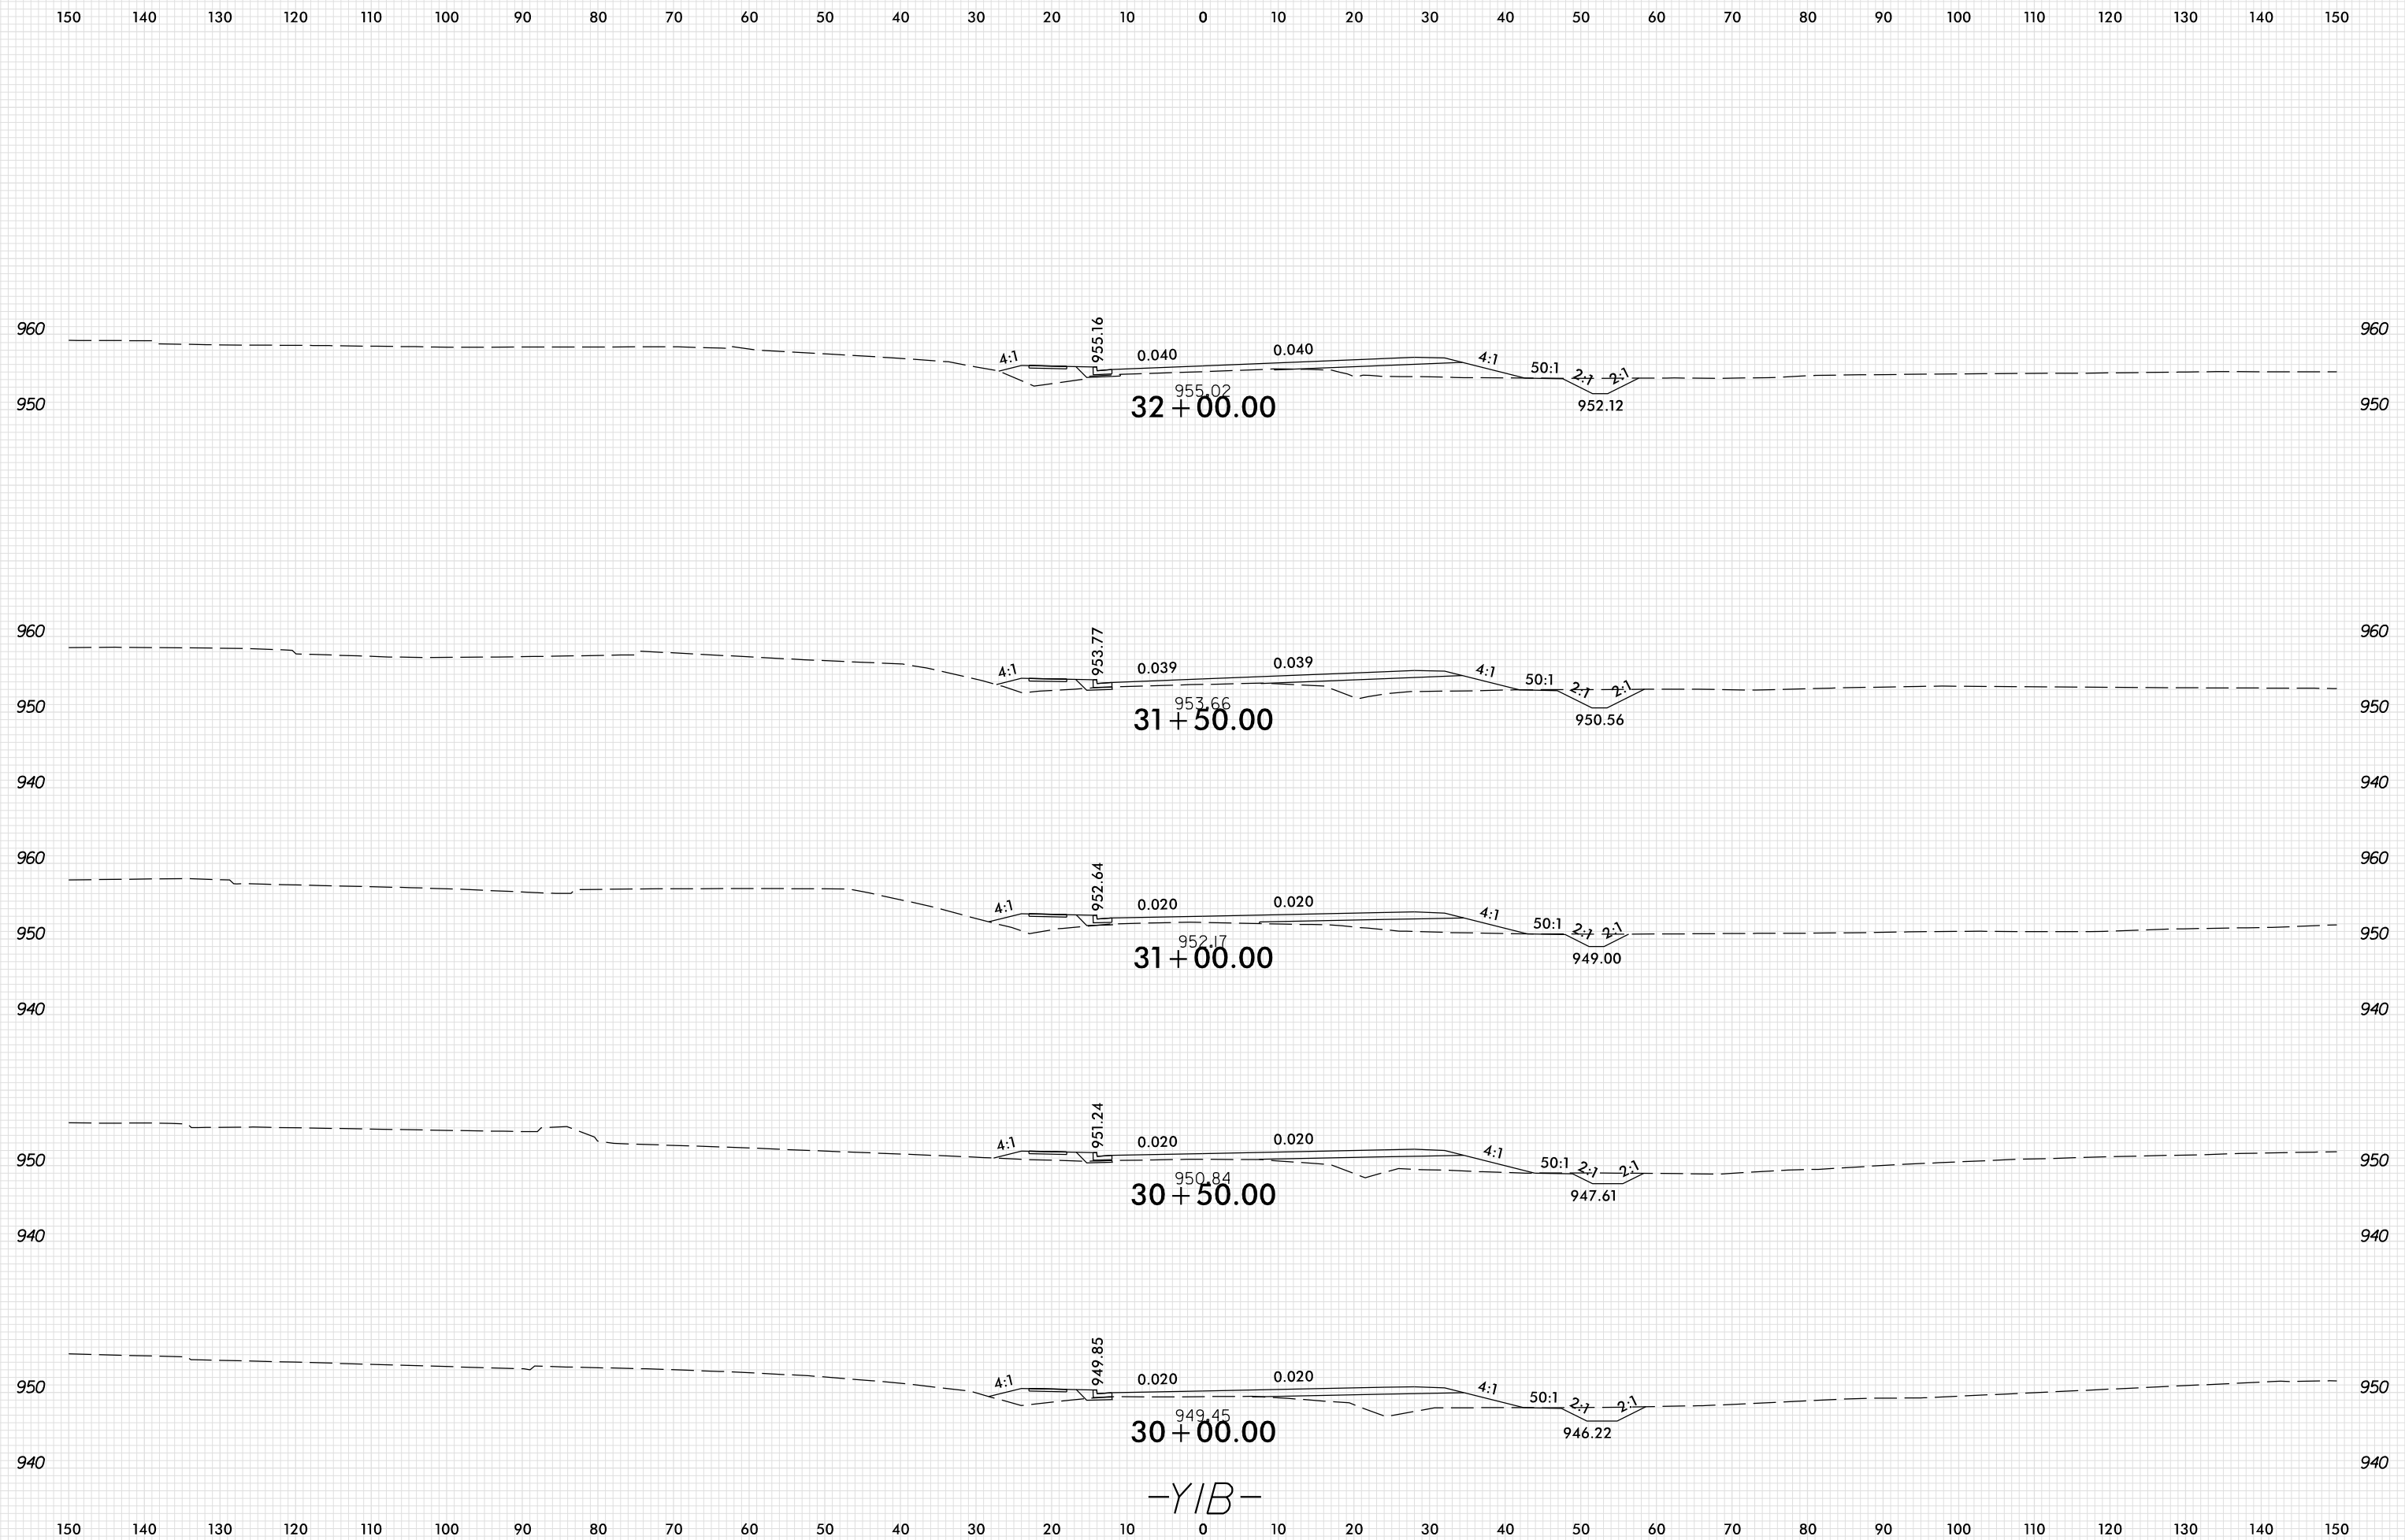

8/23/99

-YIB-

PLOT DRIVER: NCD01\_pdf\_color\_eng\_100.plt  
 USER: SPEREIRA  
 DATE: 6/10/2021  
 TIME: 2:19:09 PM  
 FILE: \