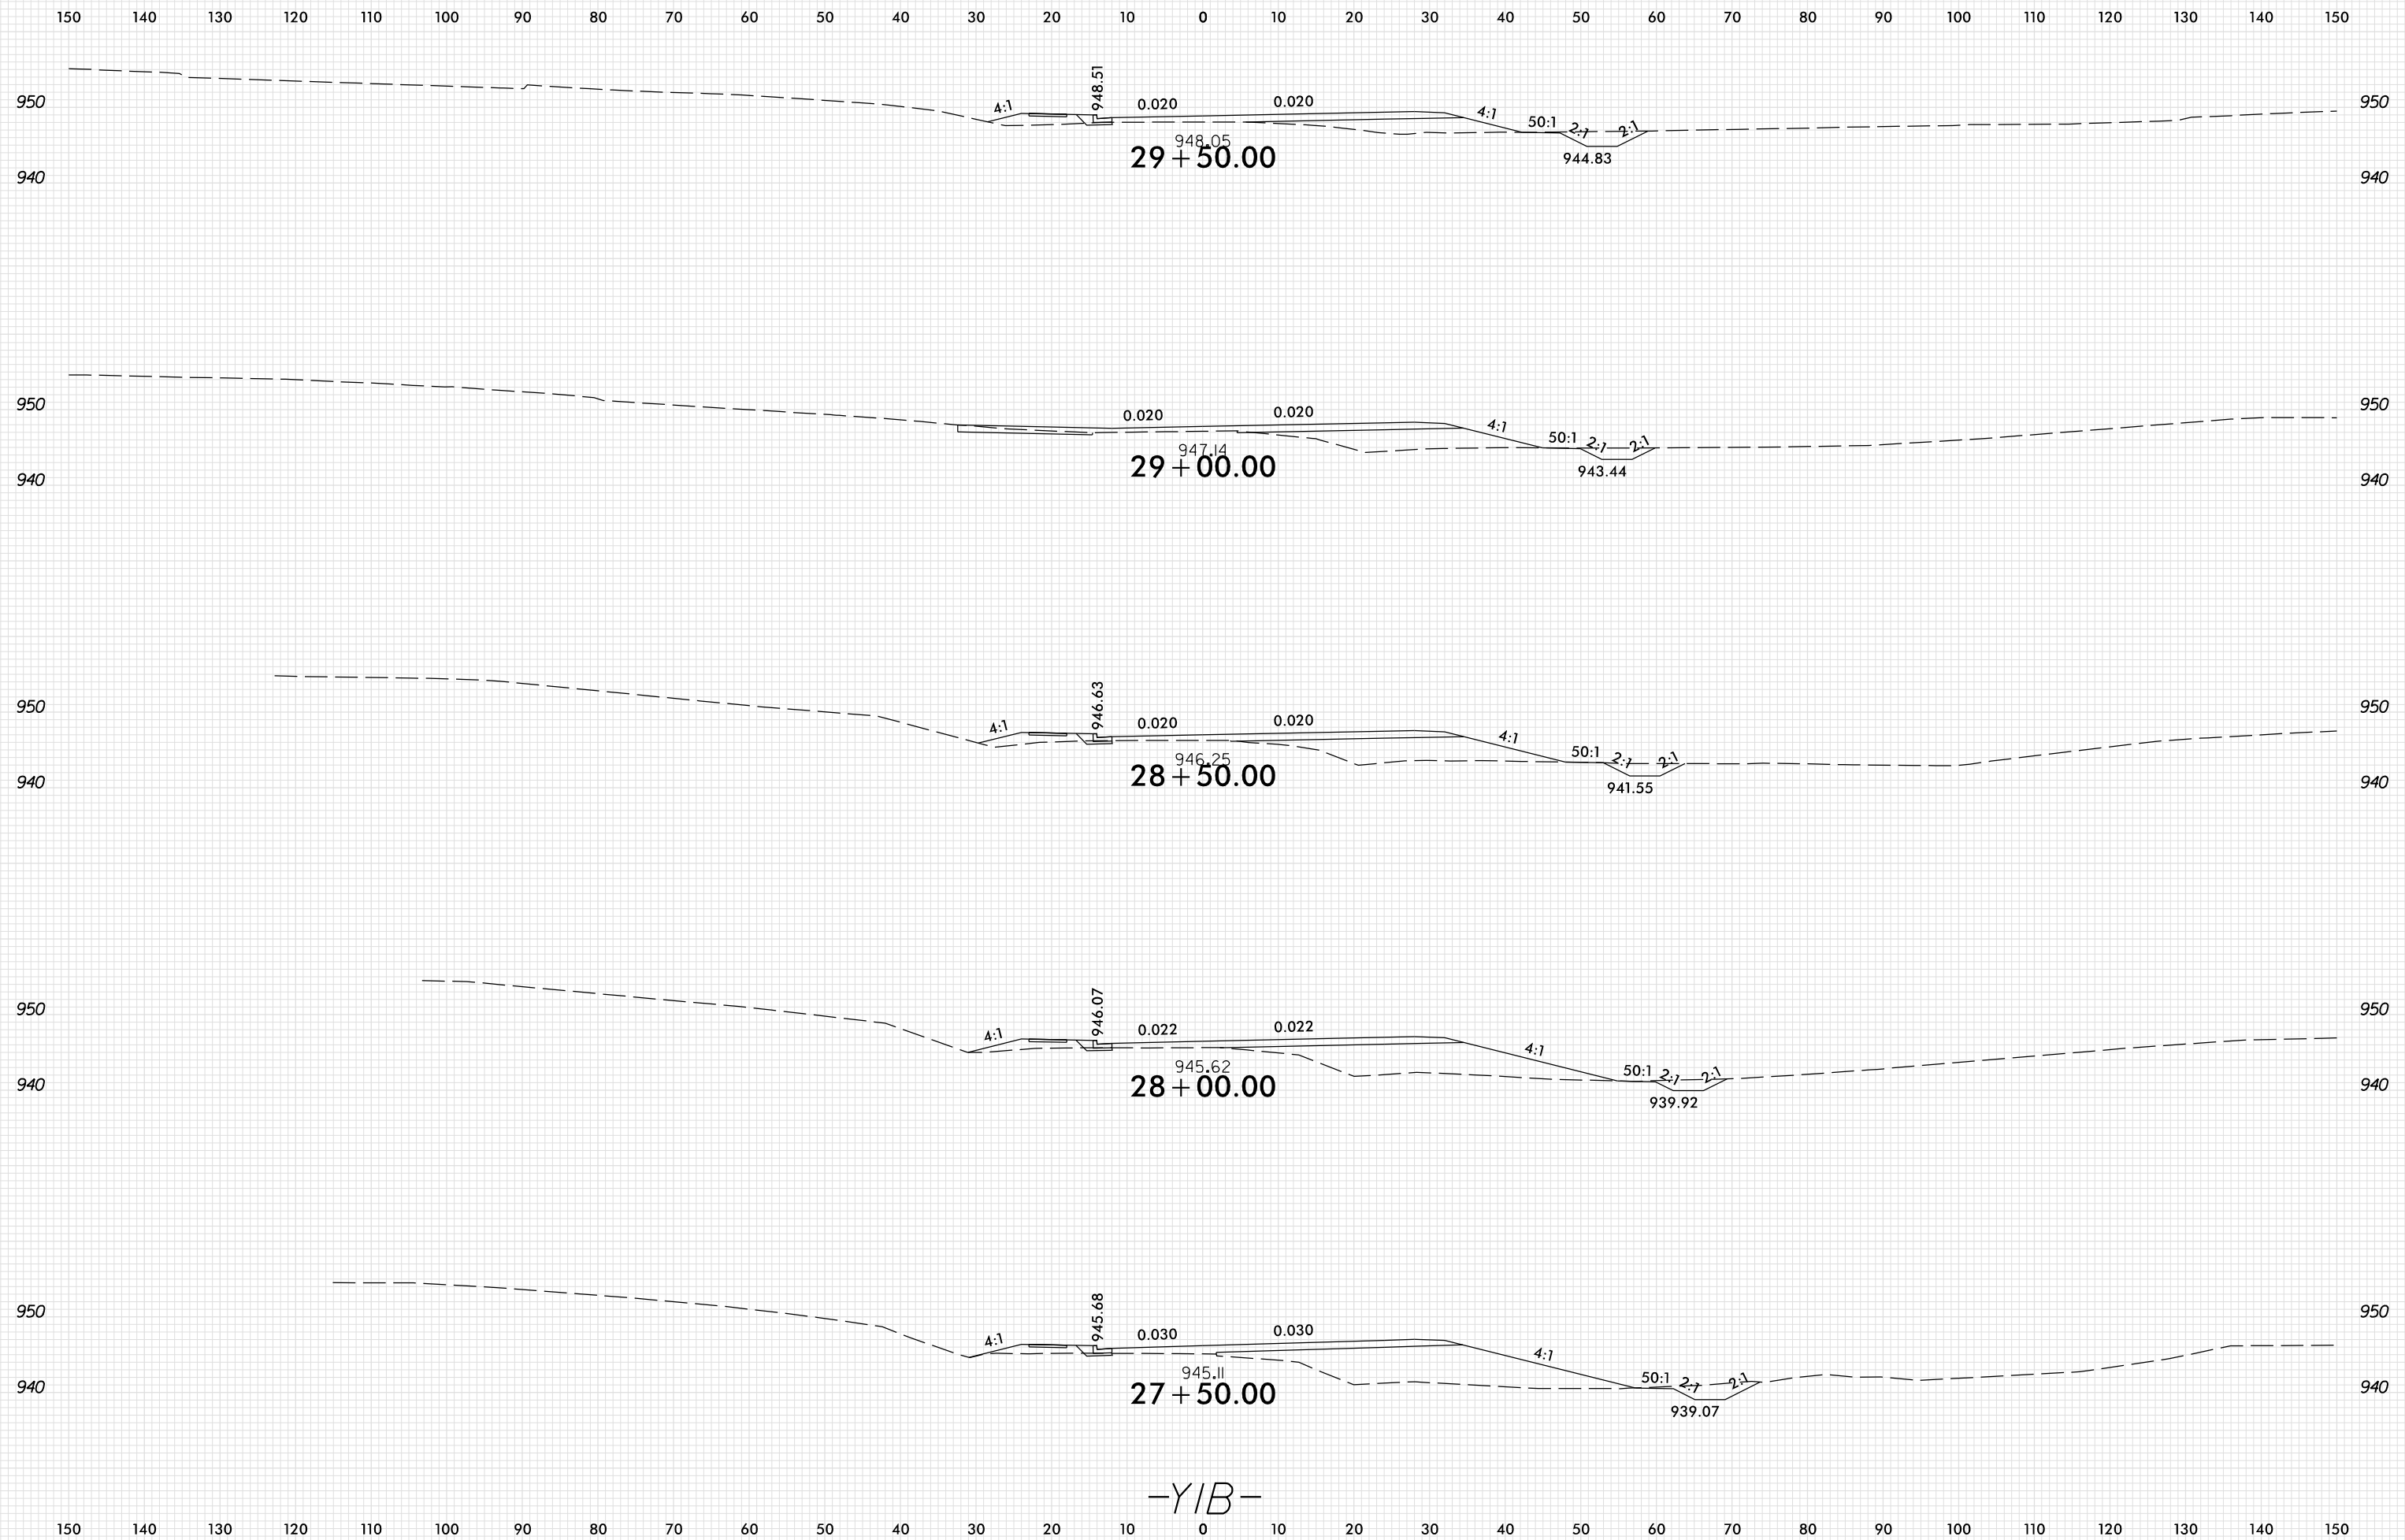

8/23/99

PLOT DRIVER: NCD01_pdf_color_eng_100.plt
 USER: SPEREIRA
 DATE: 6/10/2021
 TIME: 2:19:09 PM

-YIB-