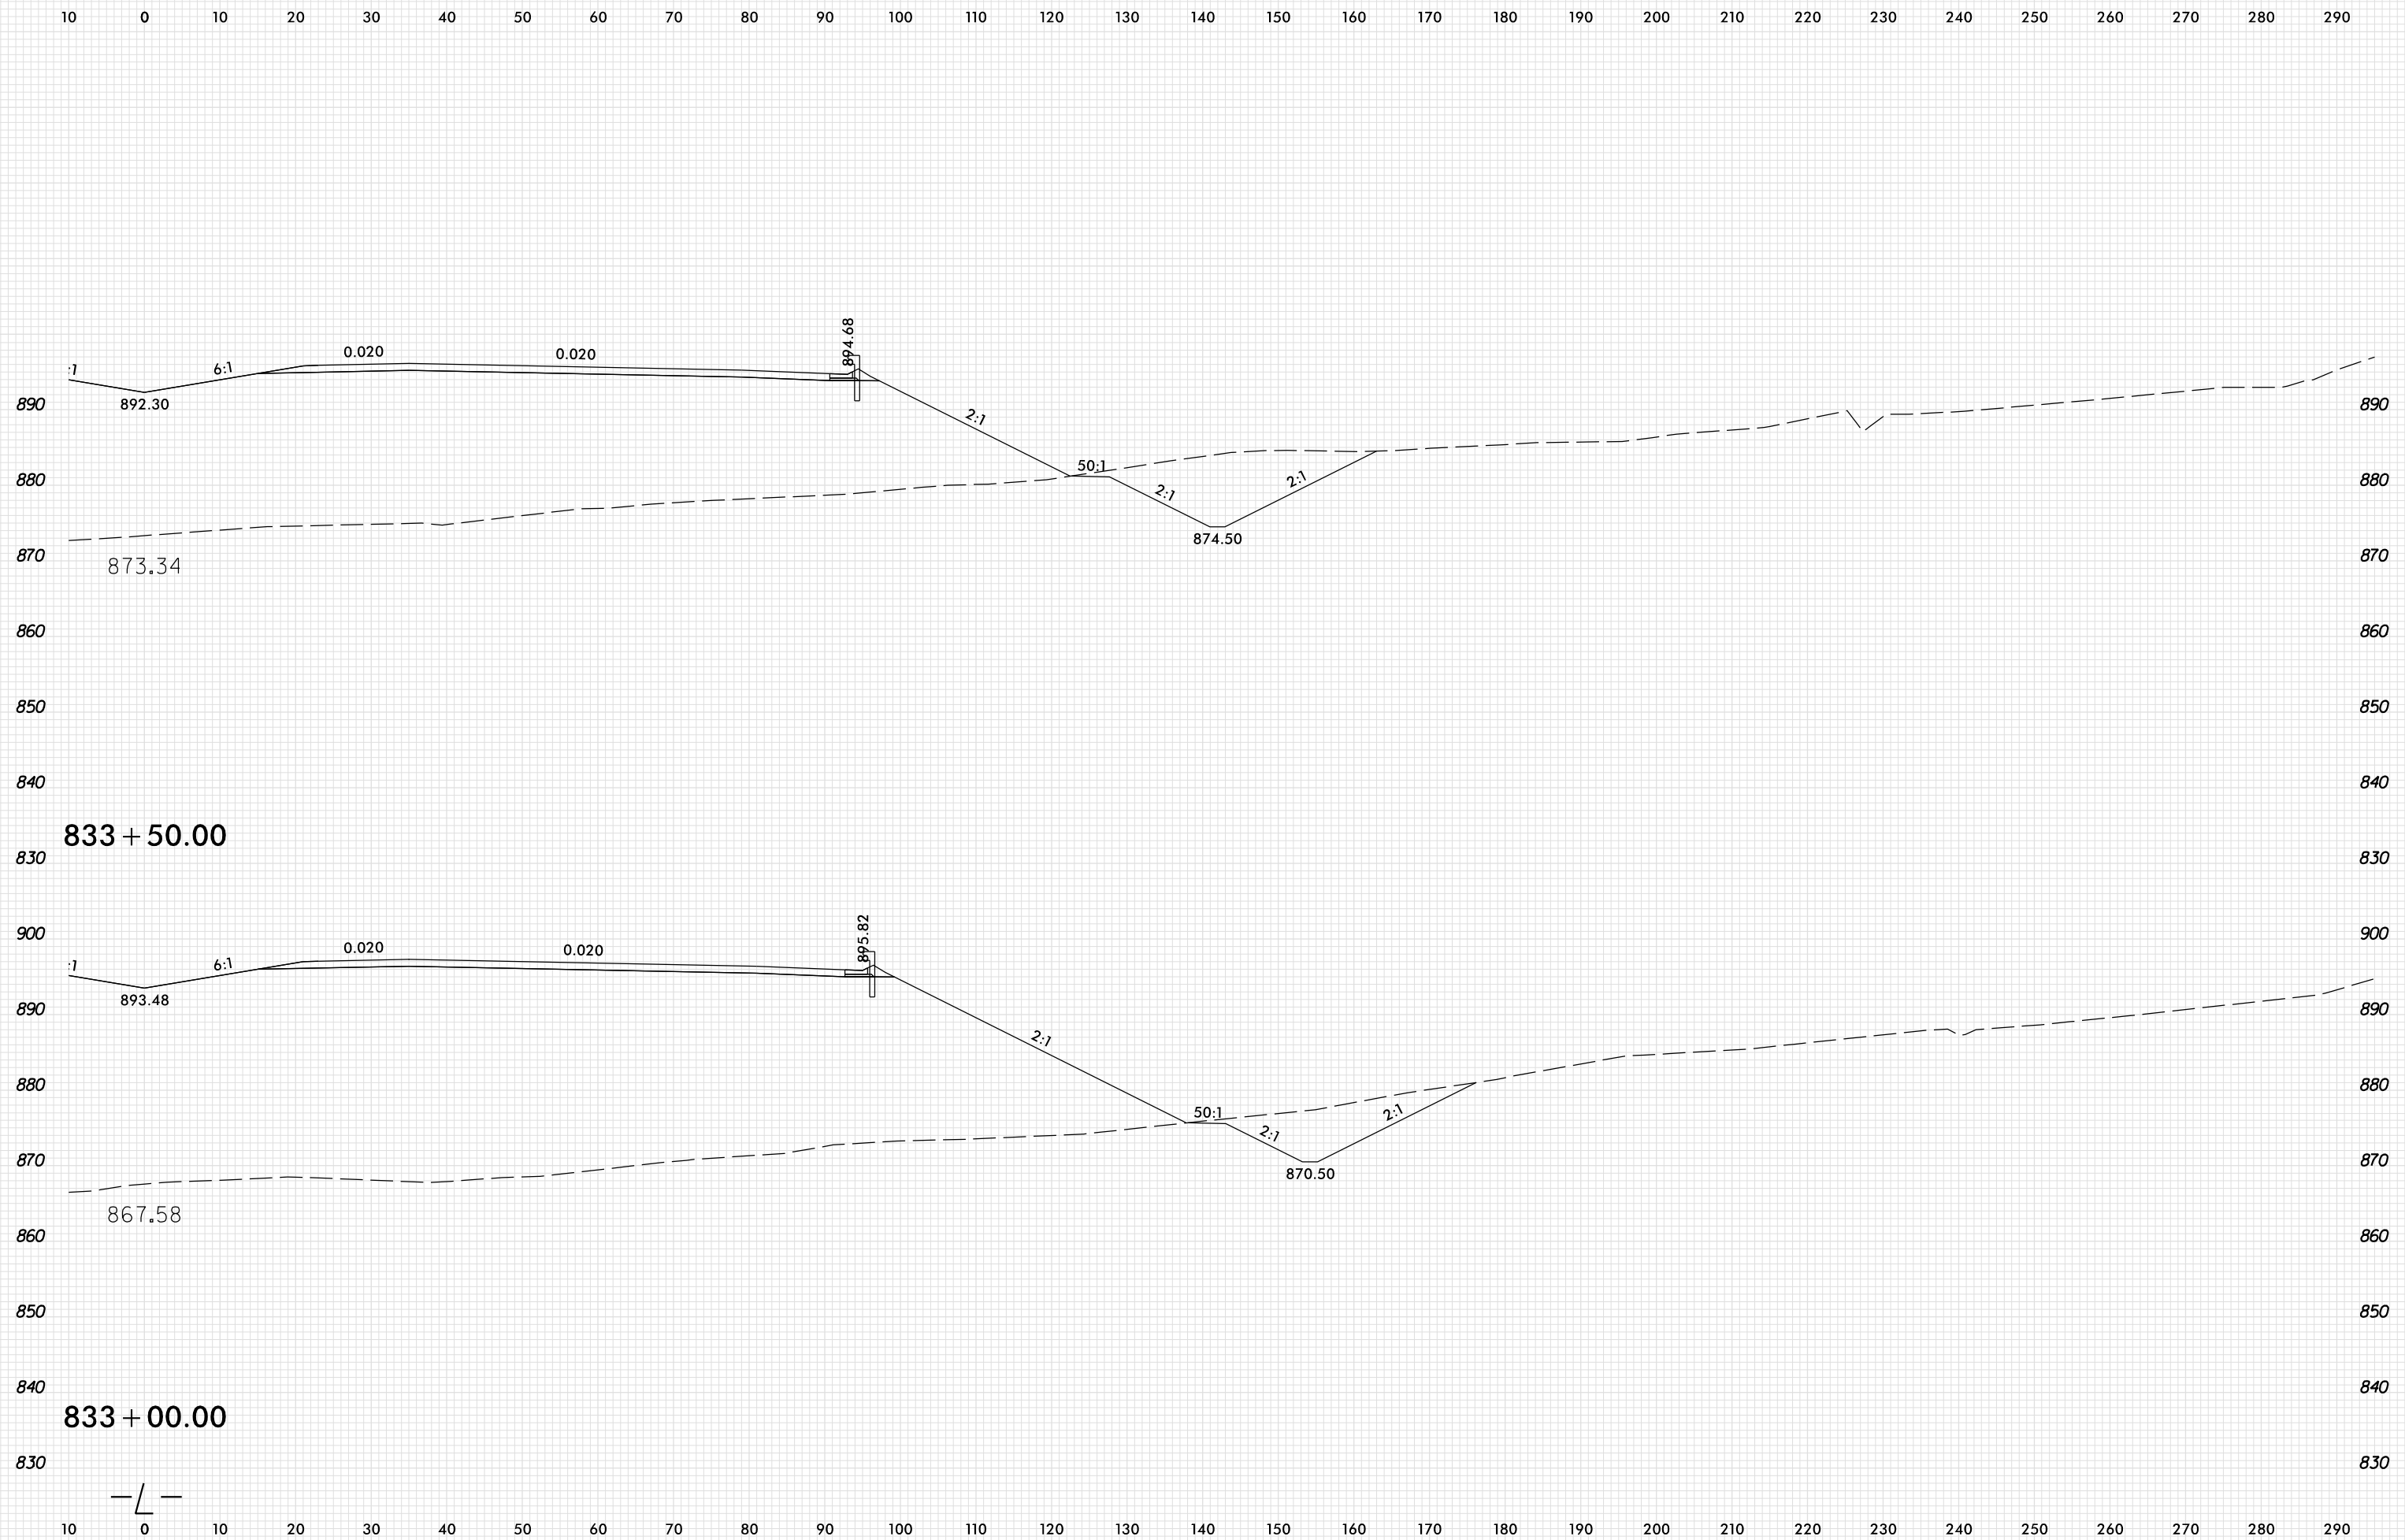

8/23/99

PLOT DRIVER: NCDOT_pdf_color_eng_100.plt
 USER: SPEREIRA
 DATE: 6/10/2021
 TIME: 2:18:30 PM
 FILE: \