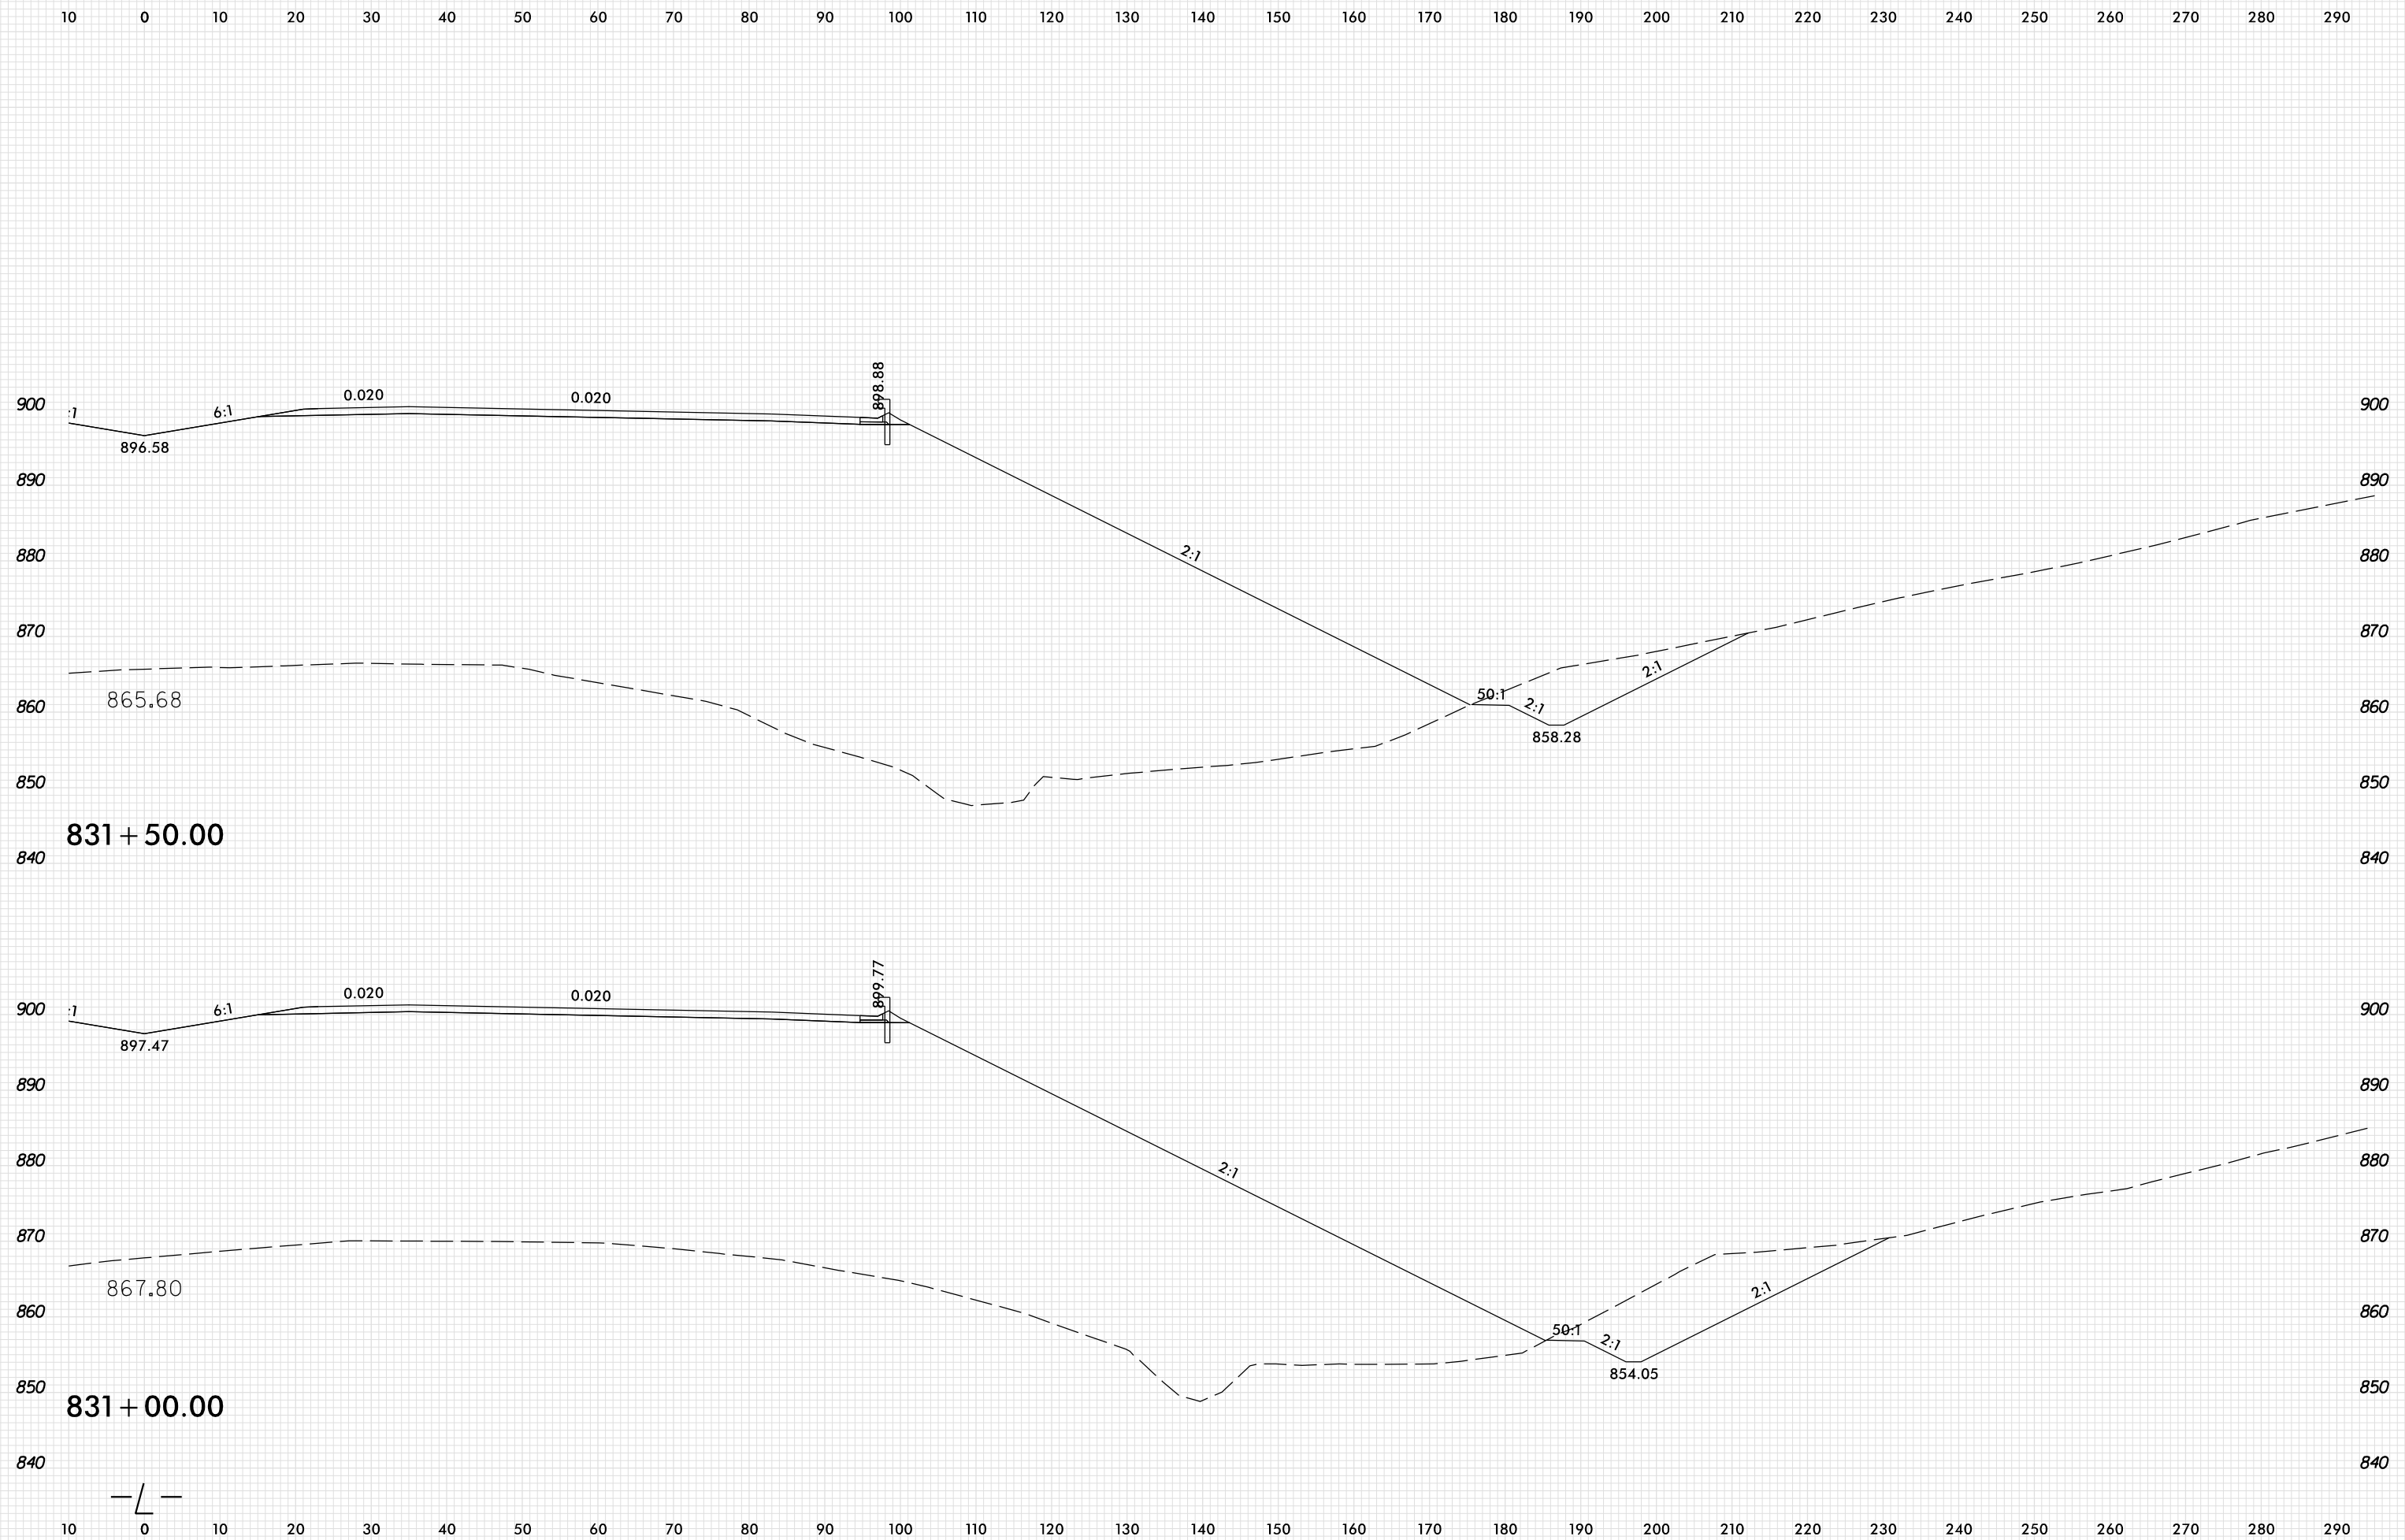

8/23/99

PLOT DRIVER: NCD01_pdf_color_eng_100.plt
 USER: SPEREIRA
 DATE: 6/10/2021
 TIME: 2:16:29 PM
 FILE: \