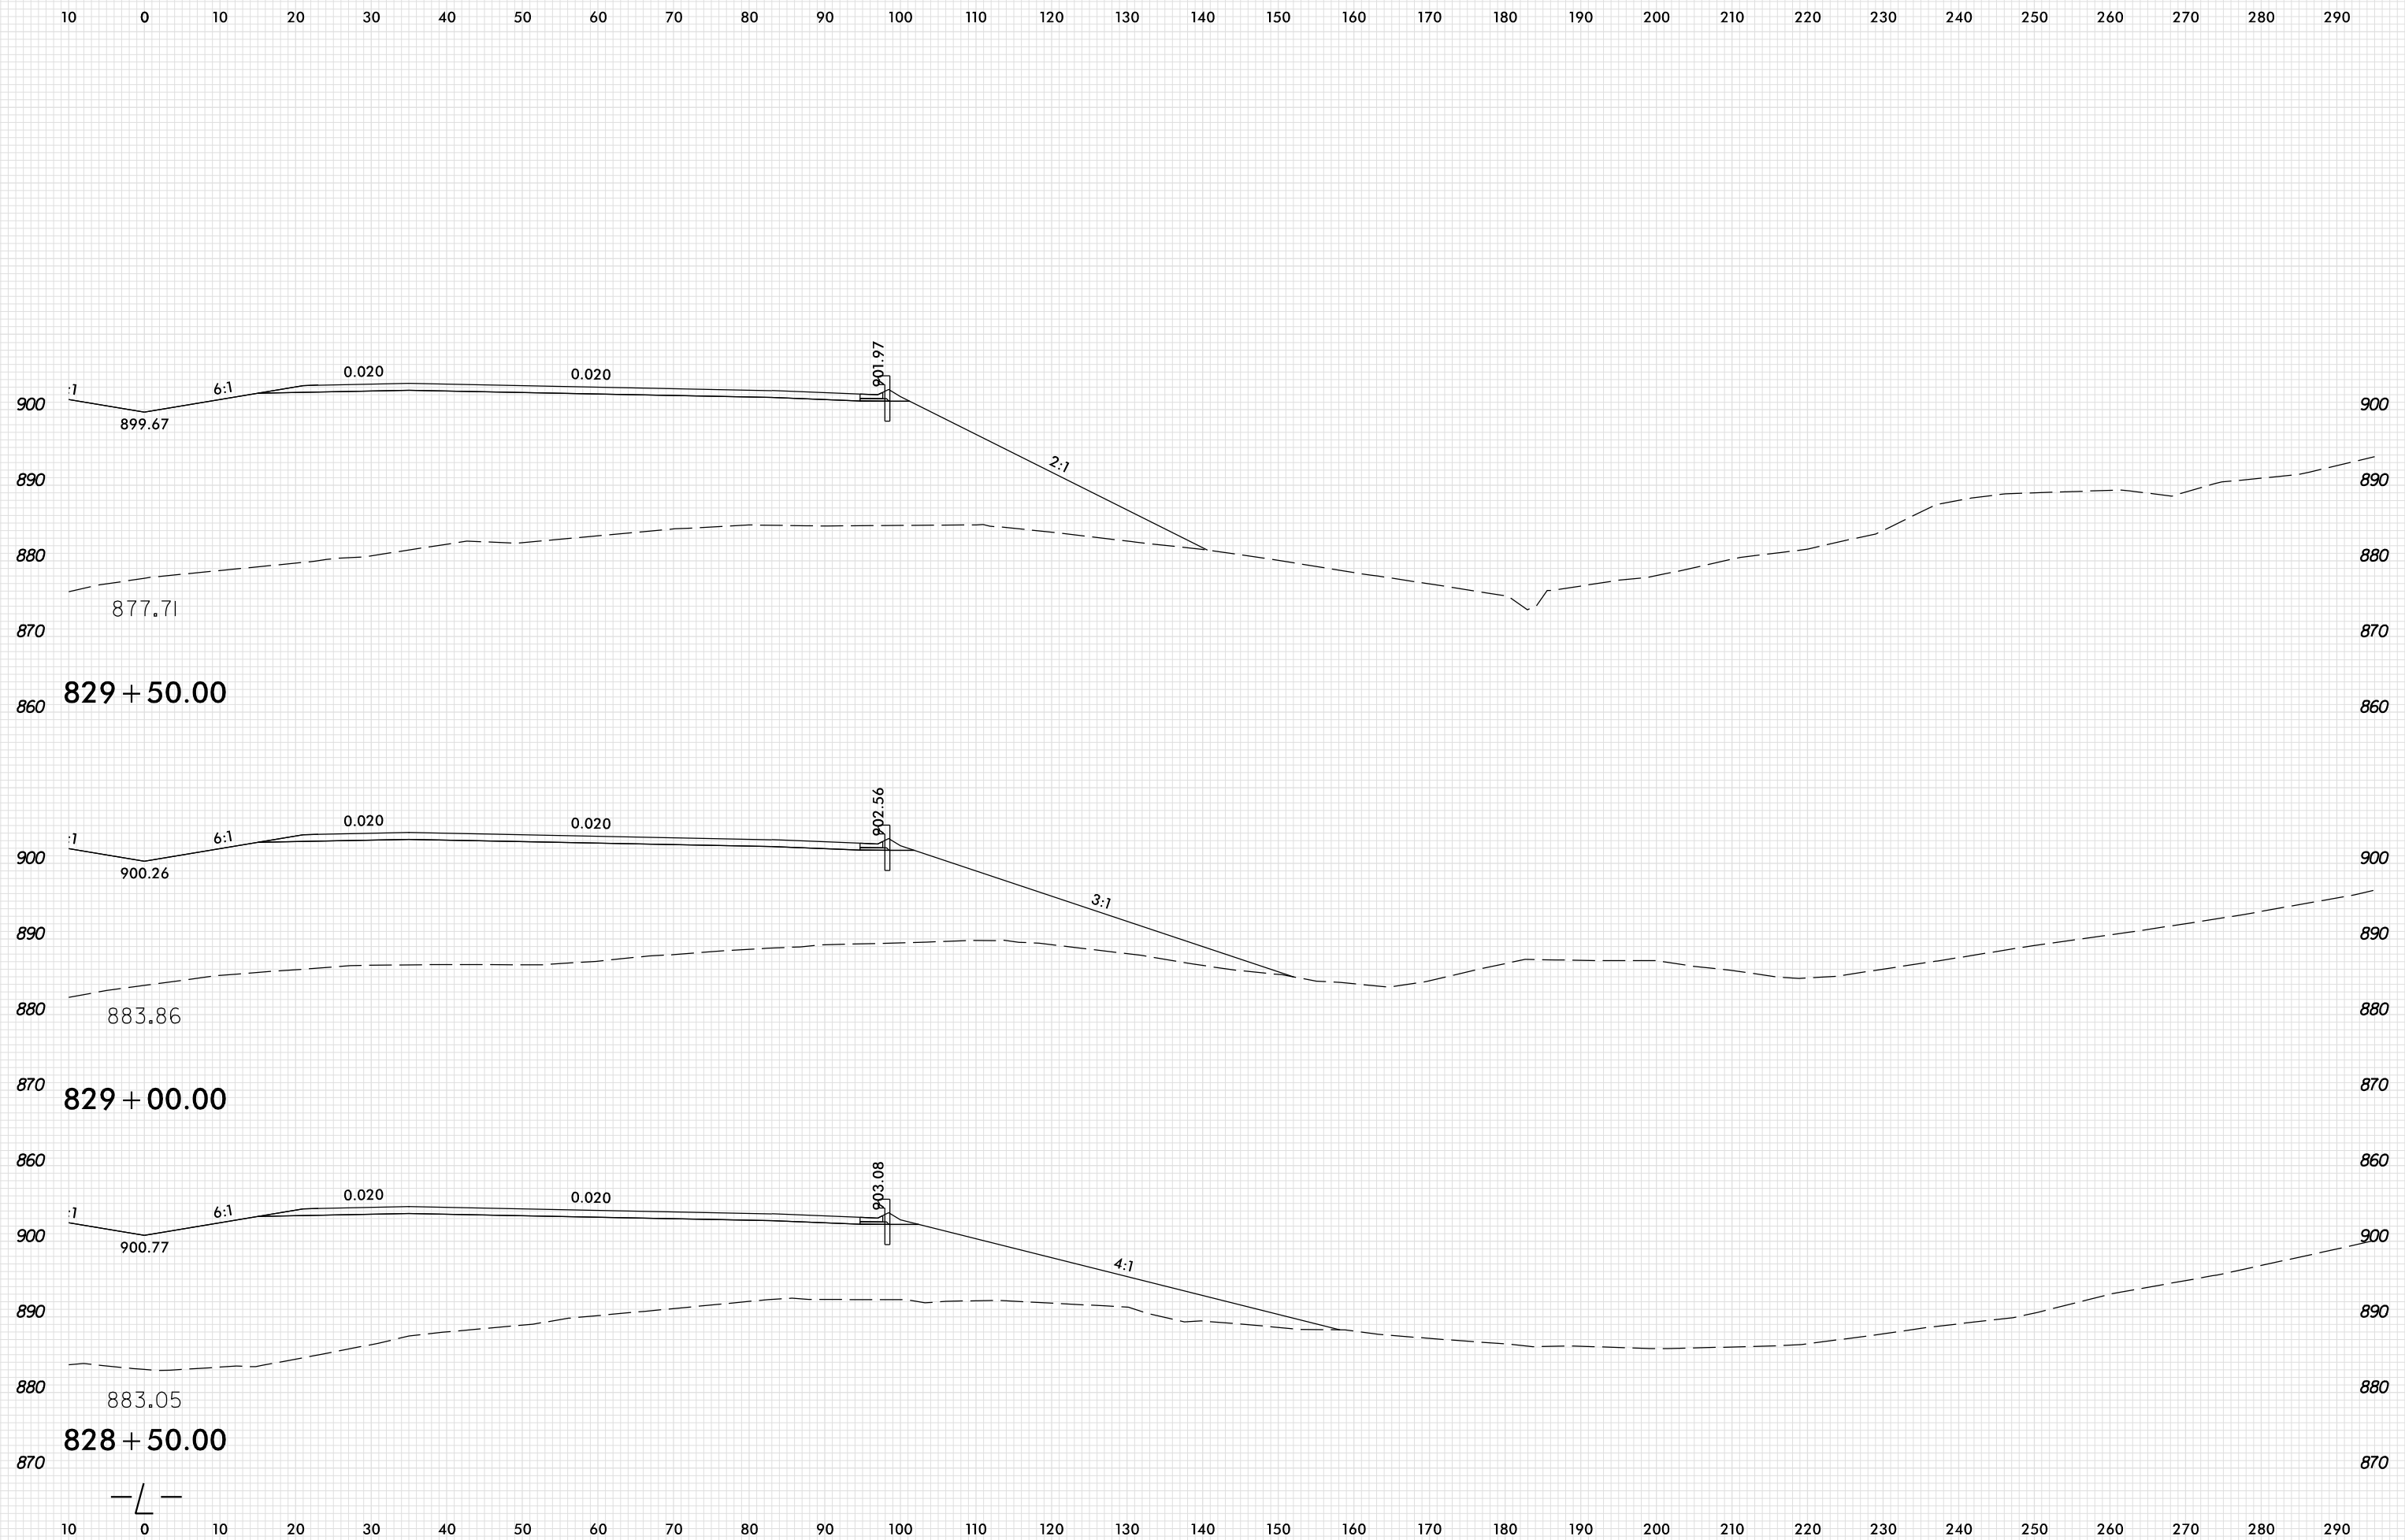

8/23/99

PLOT DRIVER: NCDOT\_pdf\_color\_eng\_100.plt  
 USER: SPEREIRA  
 DATE: 6/10/2021  
 TIME: 2:16:28 PM  
 FILE: \