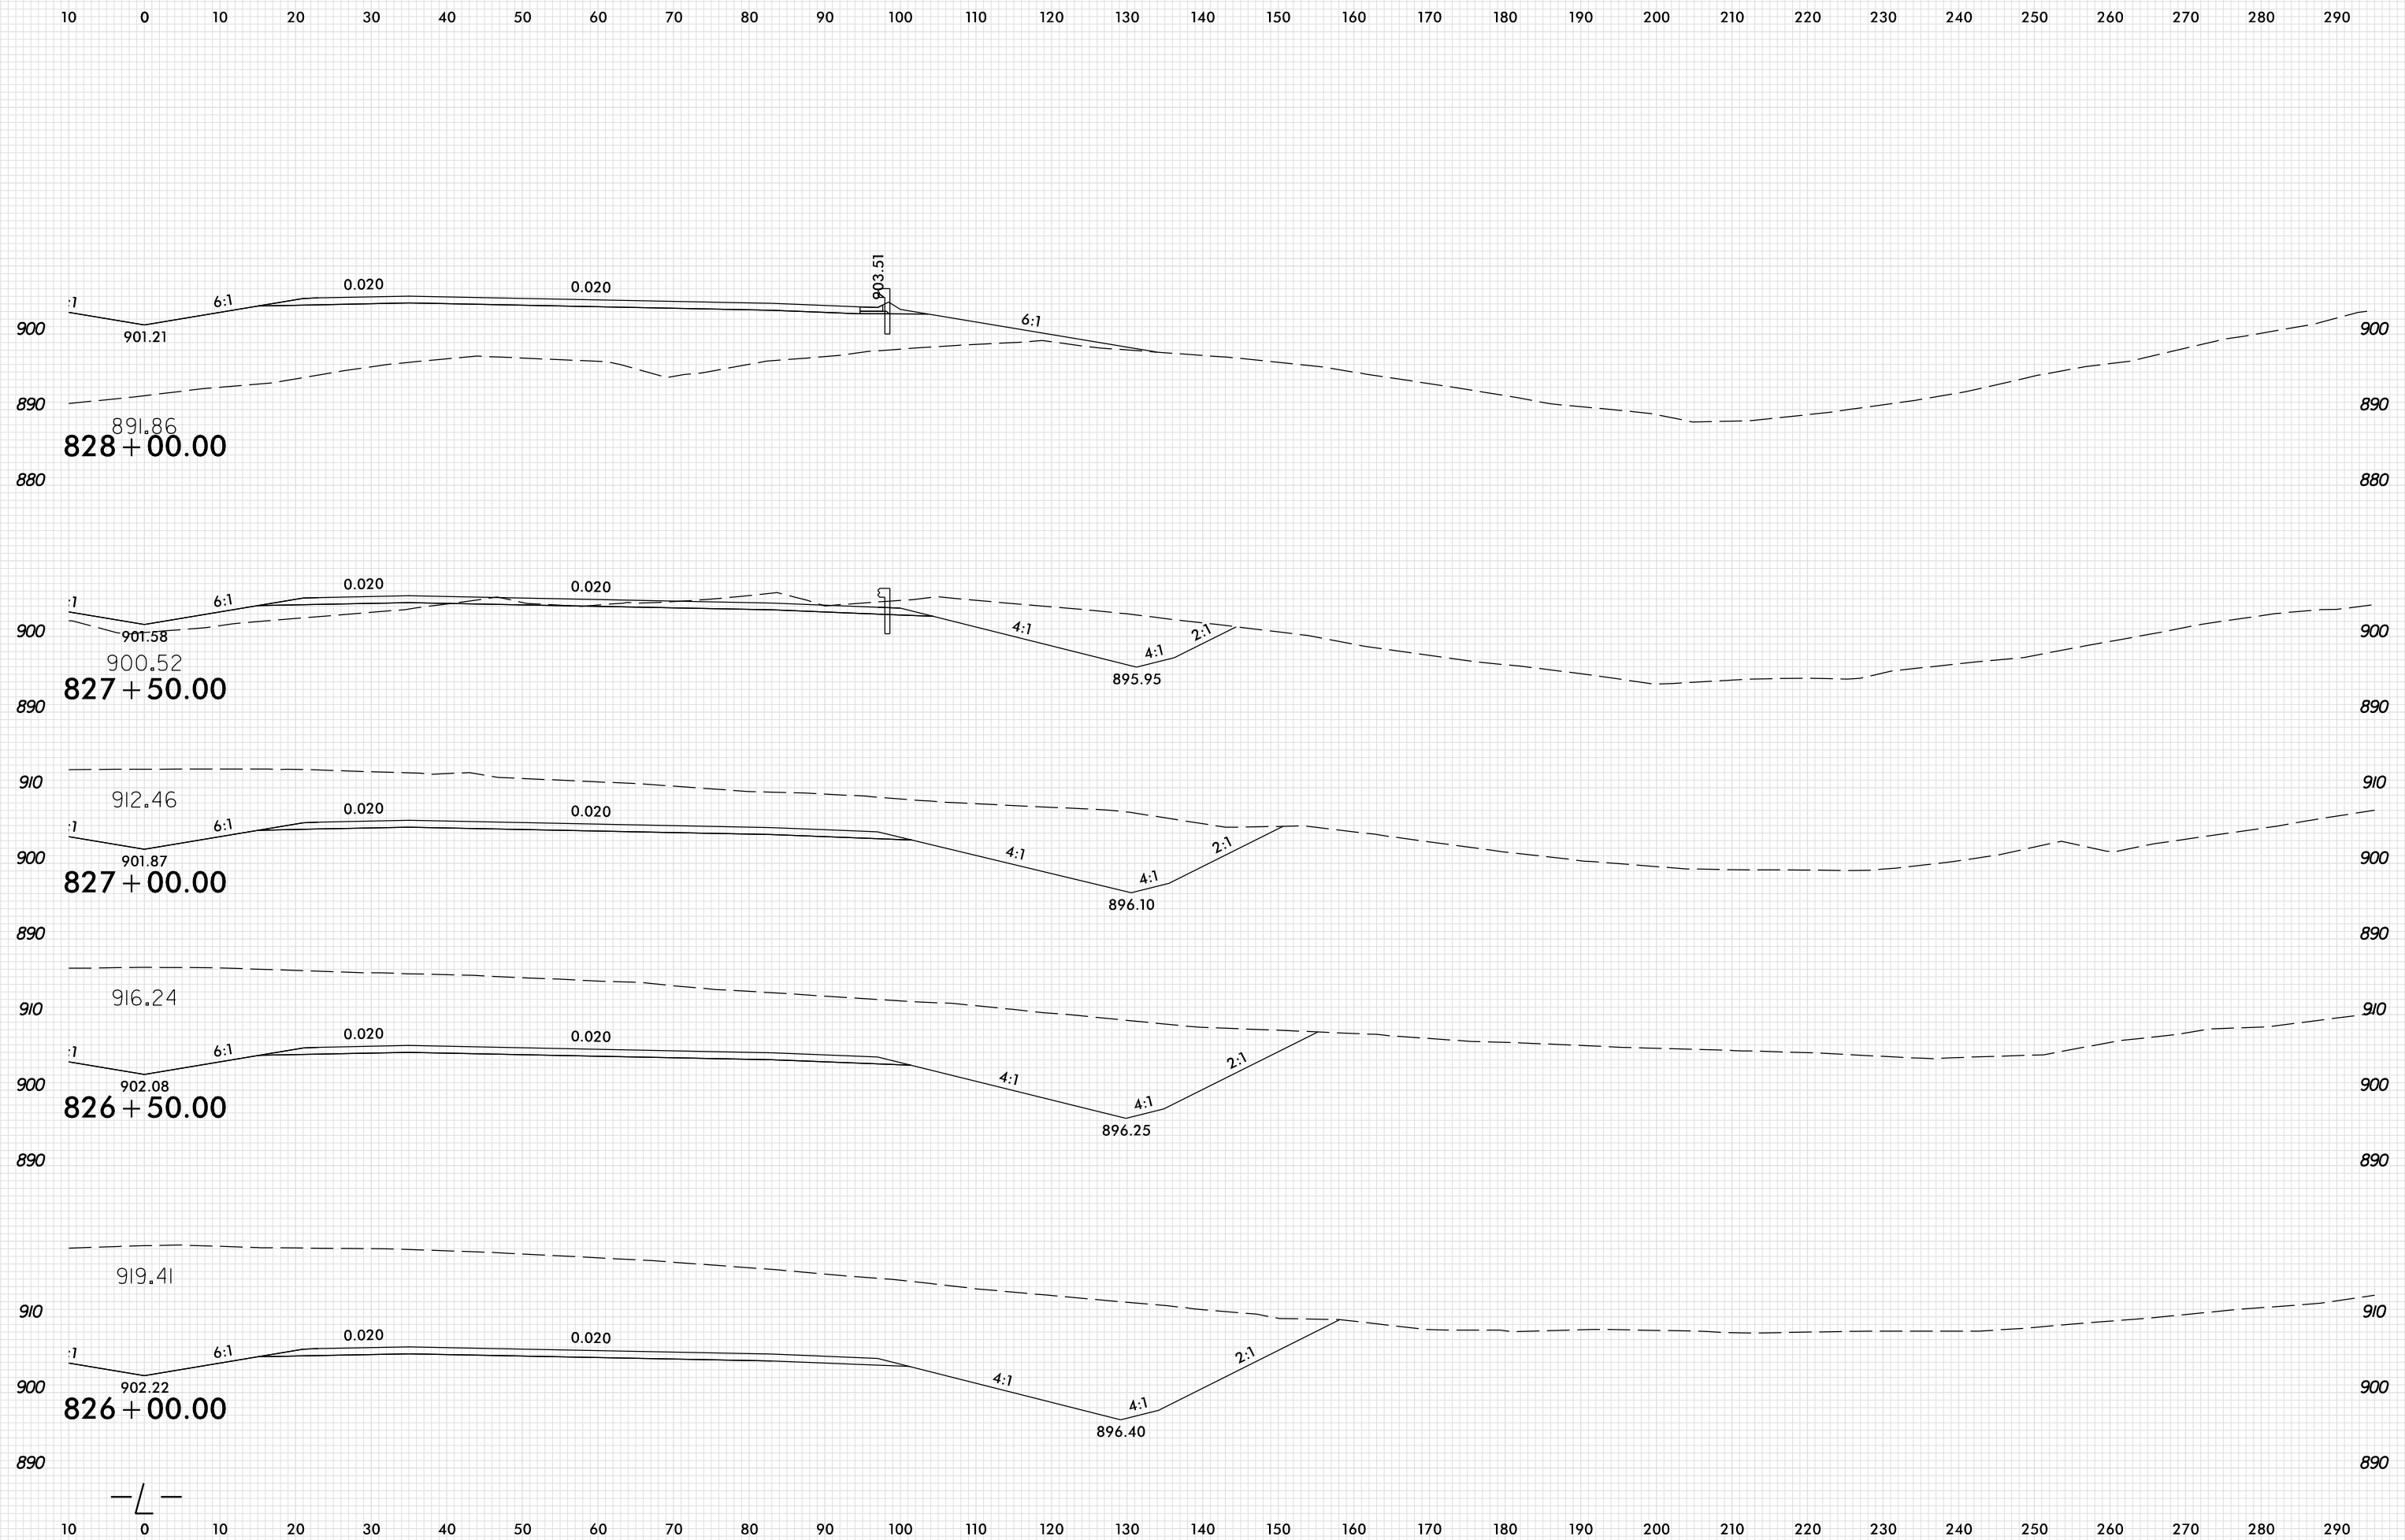

8/23/99

PLOT DRIVER: NCDOT_pdf_color_eng_100.plt
 USER: SPEREIRA
 DATE: 6/10/2021
 TIME: 2:18:27 PM
 FILE: \