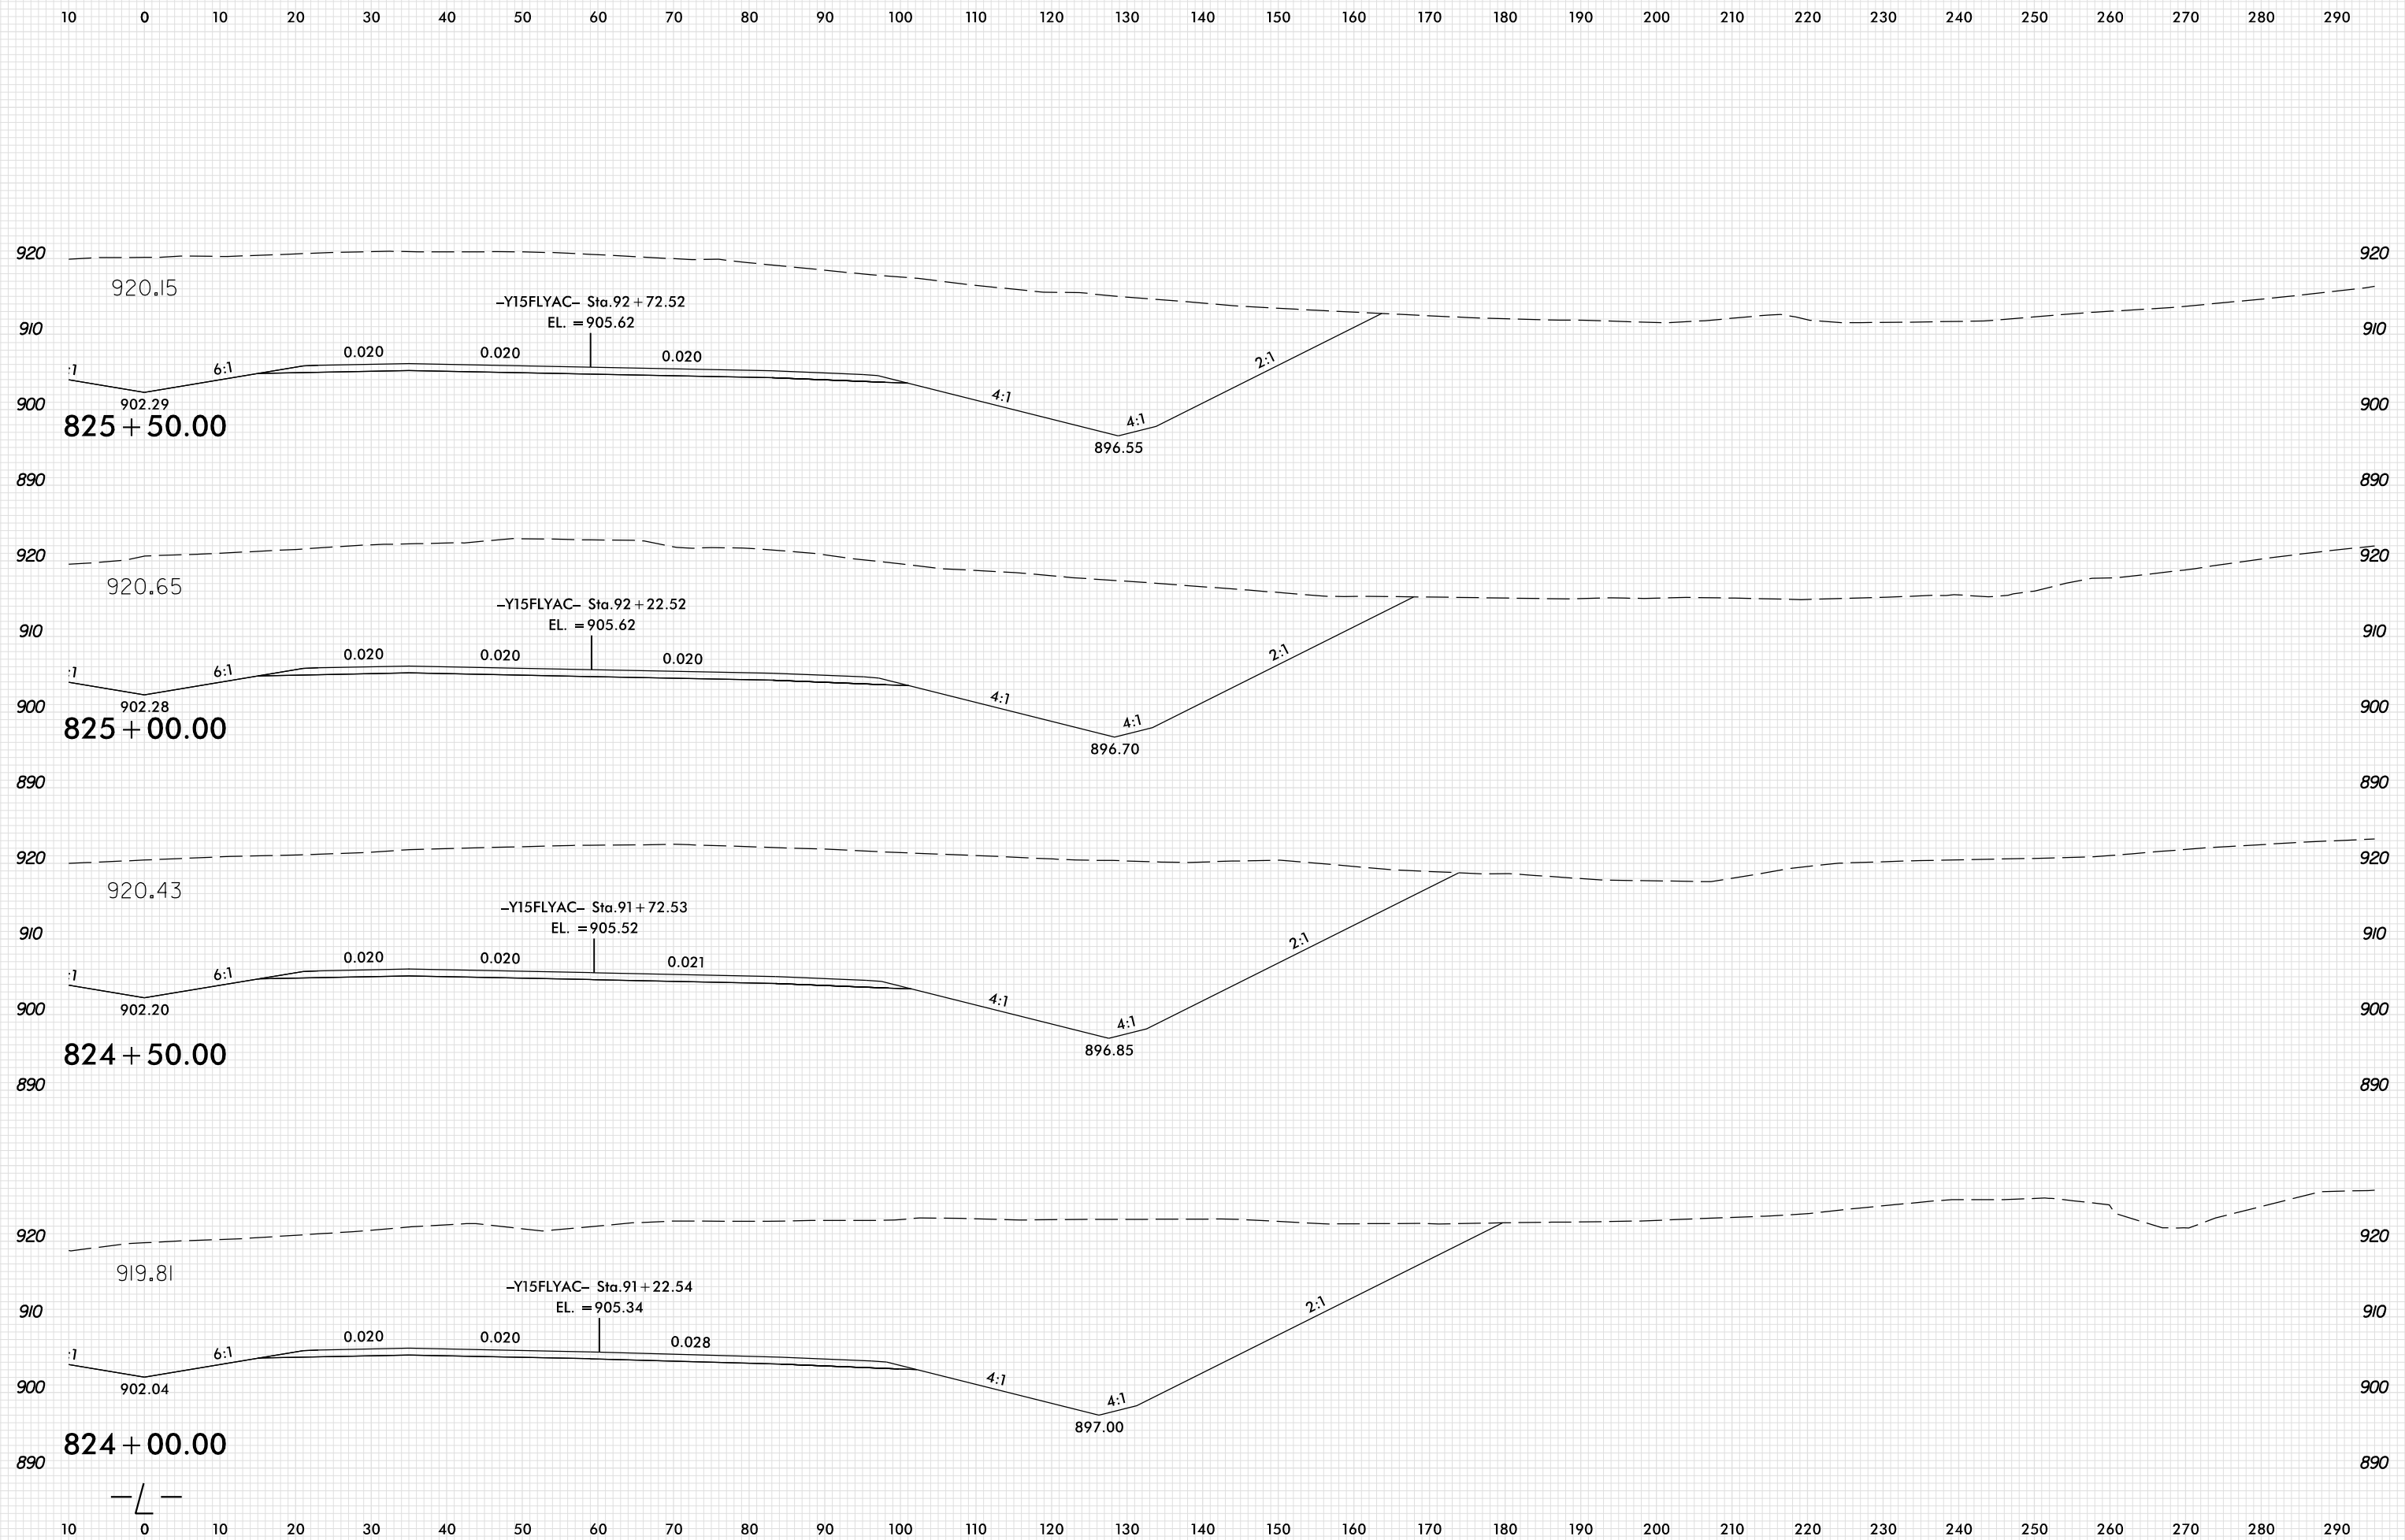

8/23/99

PLOT DRIVER: NCD01\_pdf\_color\_eng\_100.plt  
 USER: SPEREIRA  
 DATE: 6/10/2021  
 TIME: 2:16:27 PM  
 FILE: \