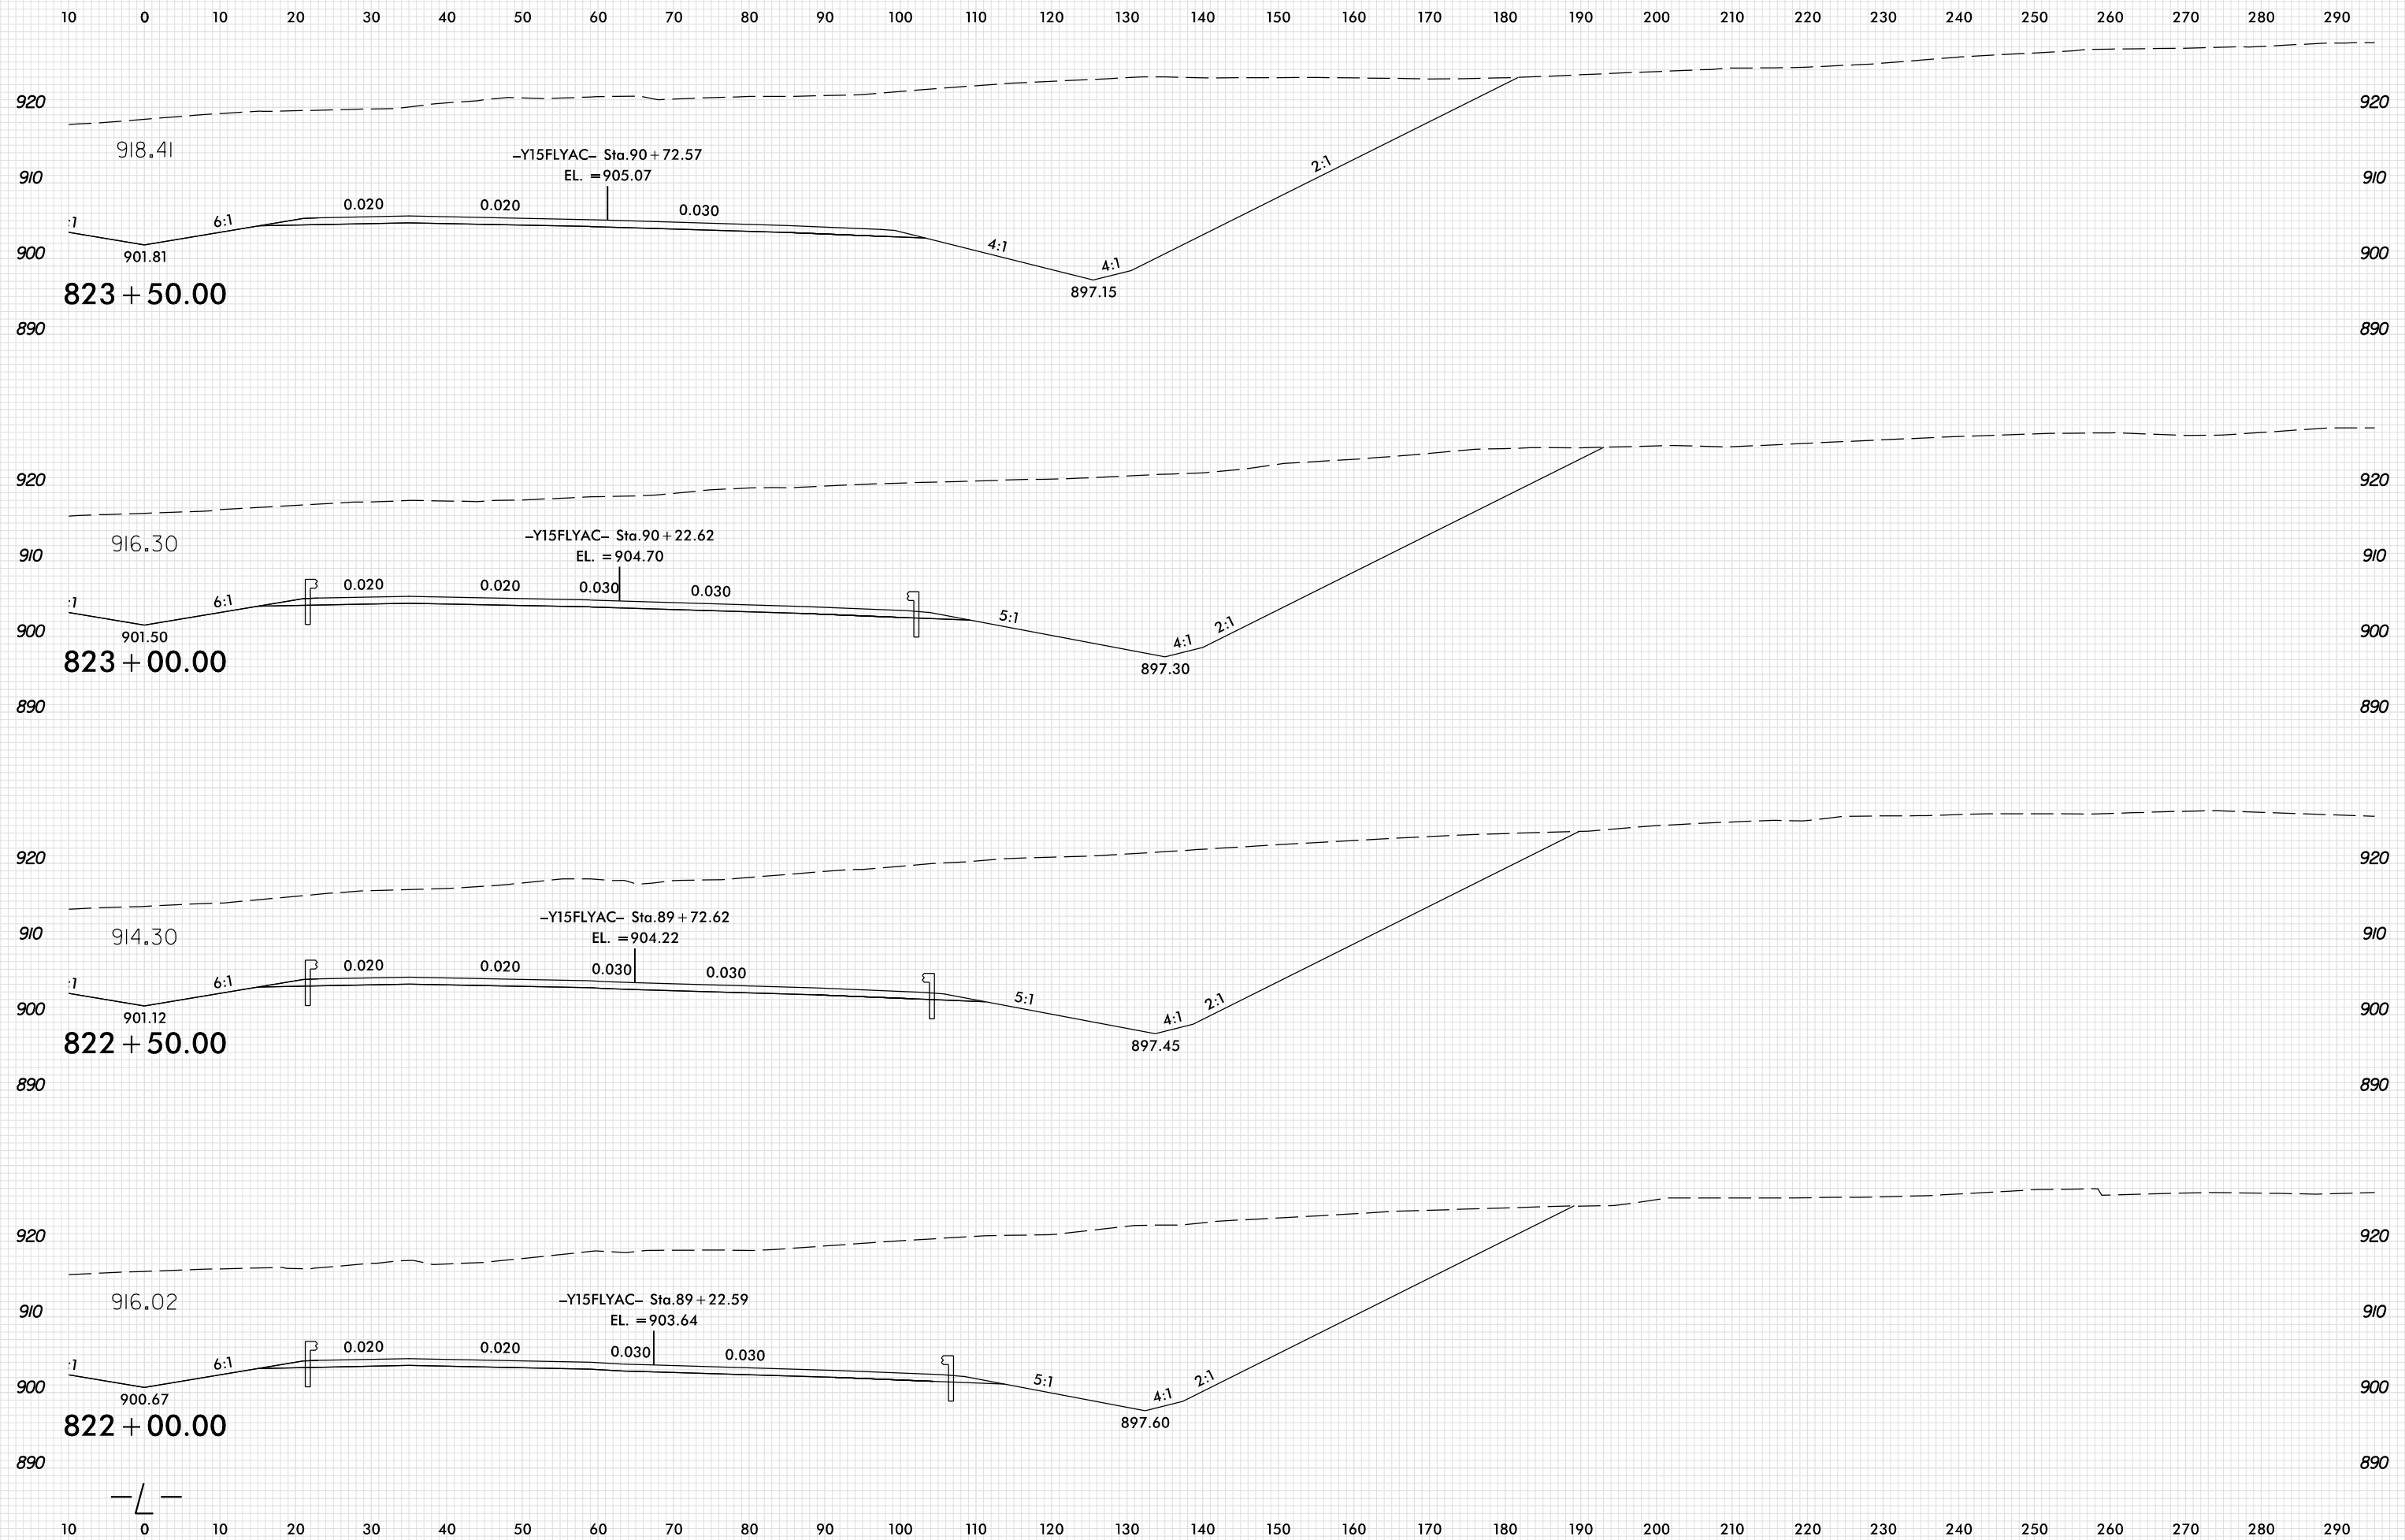

8/23/99

PLOT DRIVER: NCDOT\_pdf\_color\_eng\_100.plt  
 USER: SPEREIRA  
 DATE: 6/10/2021  
 TIME: 2:18:26 PM  
 FILE: \