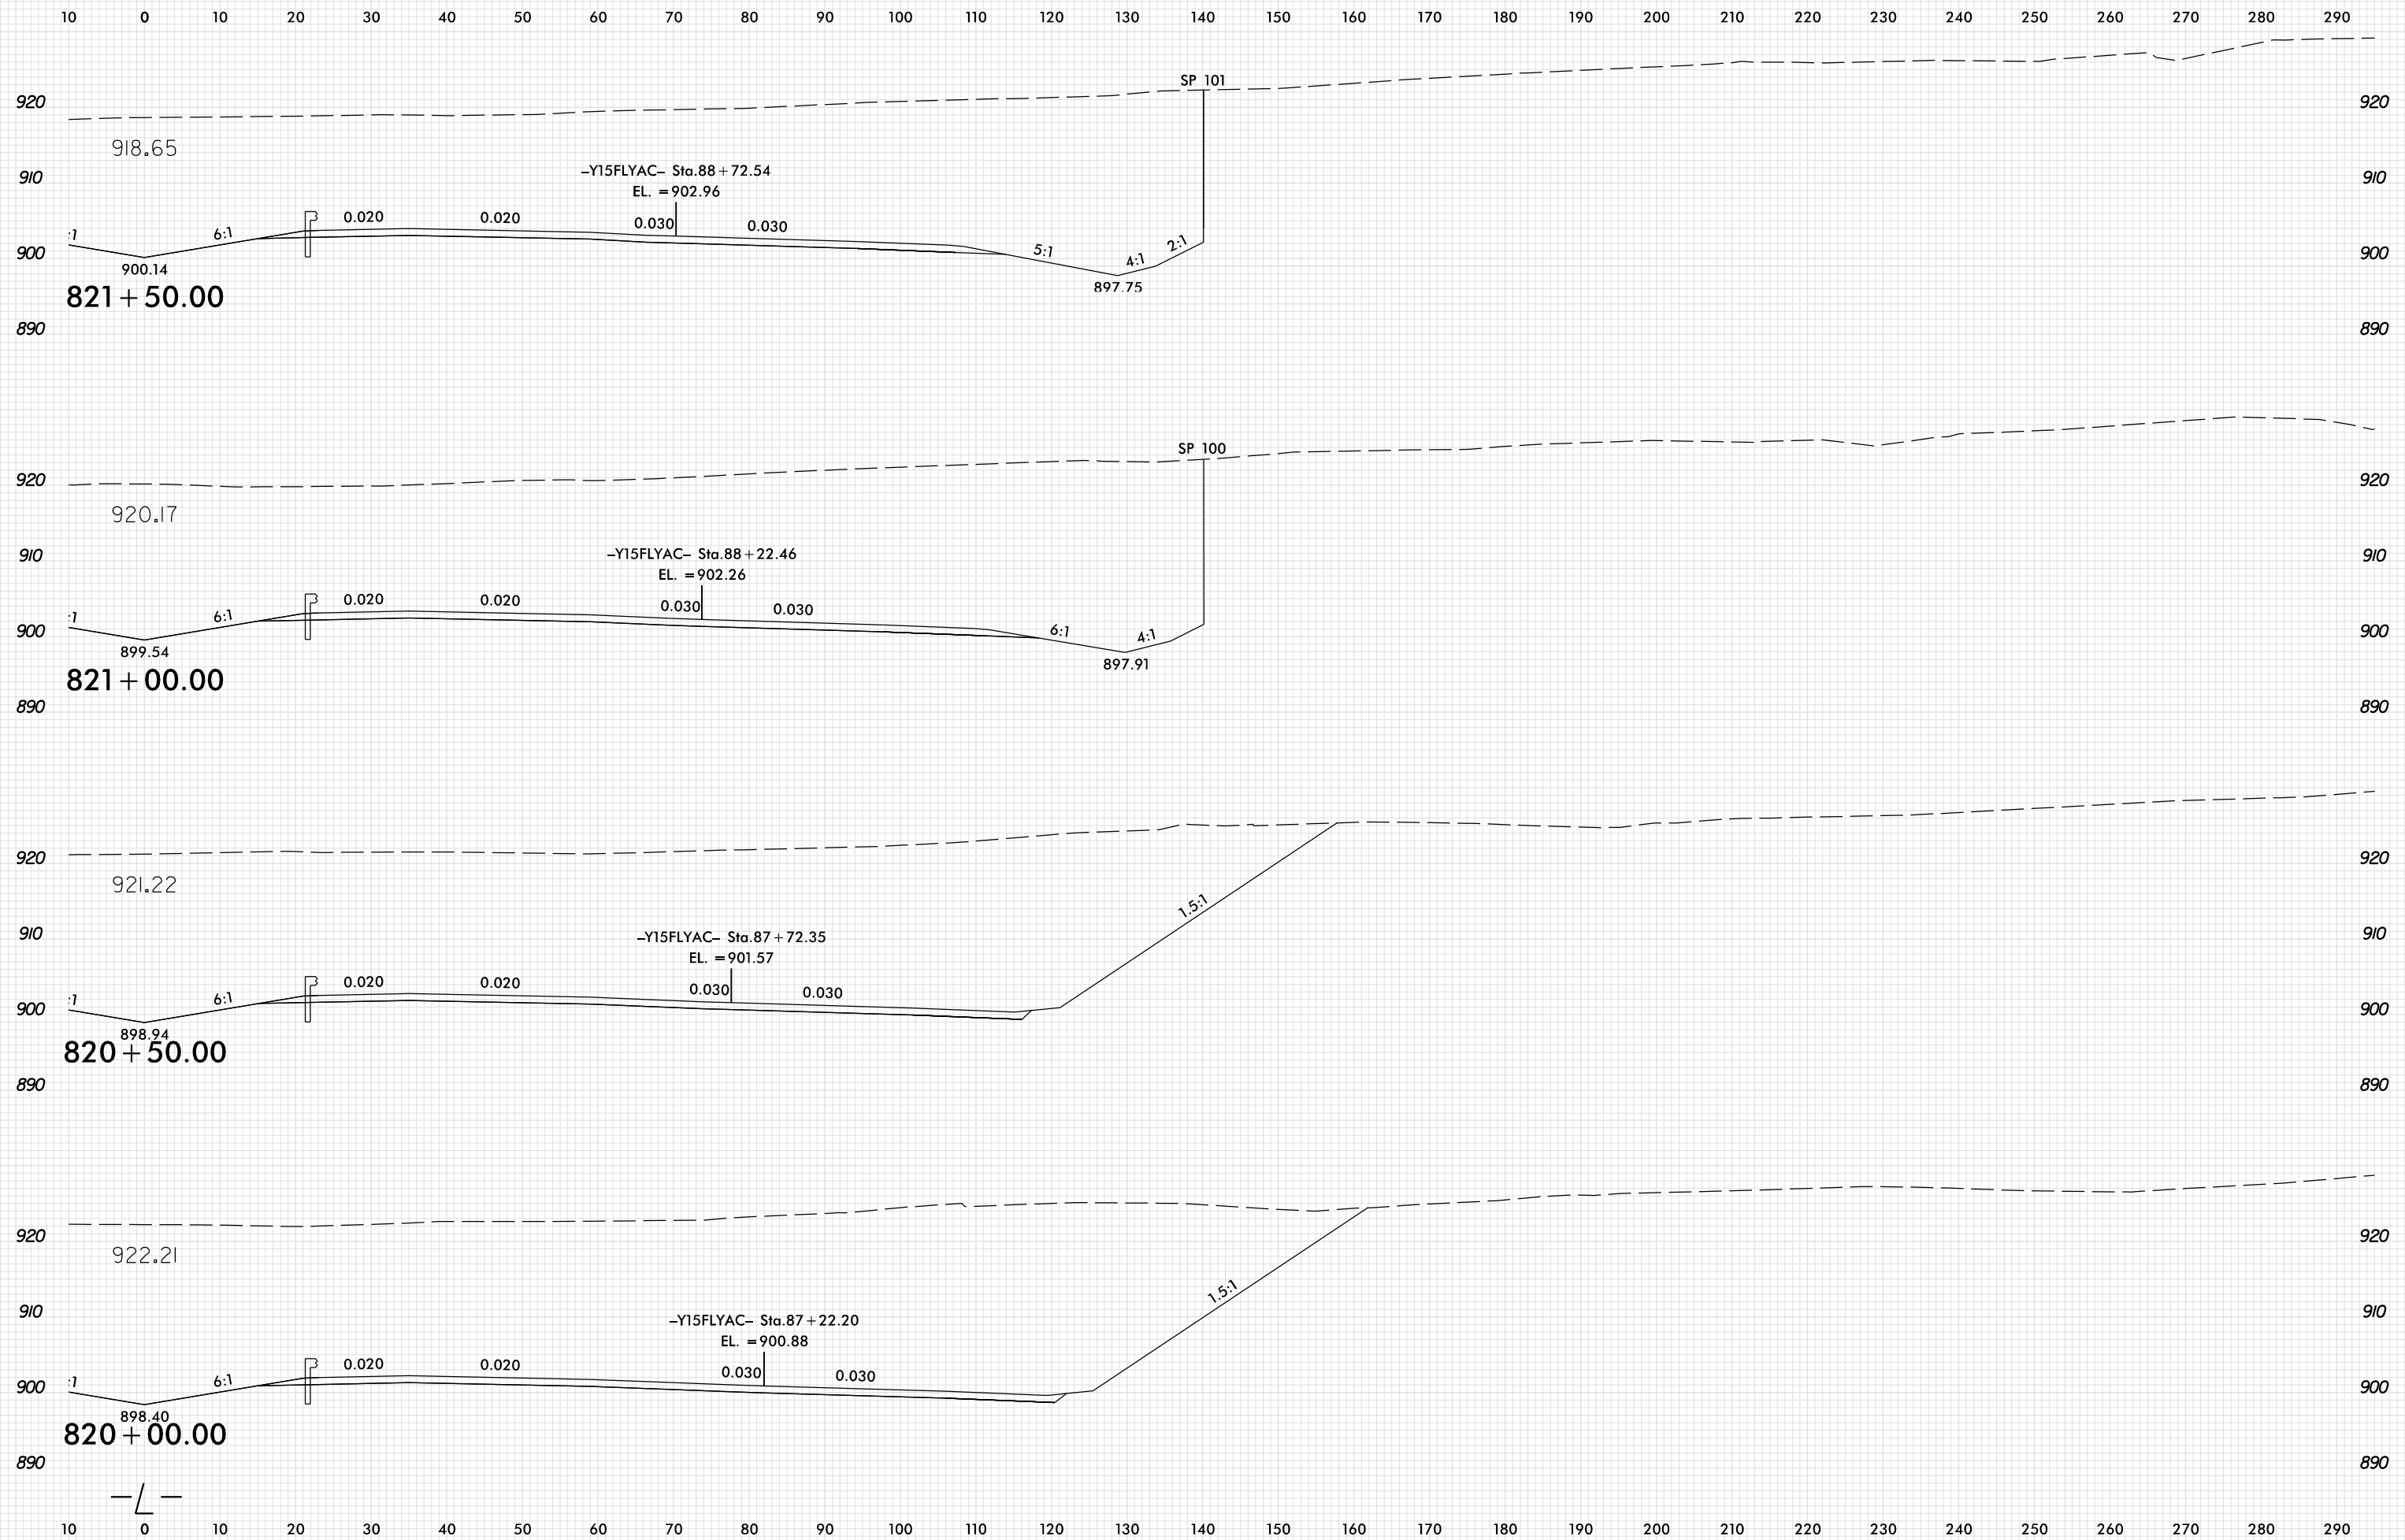

8/23/99

PLOT DRIVER: NCD01...pdf_color_eng_100.plt
 USER: SPEREIRA
 DATE: 6/10/2021
 TIME: 2:16:25 PM
 FILE: \