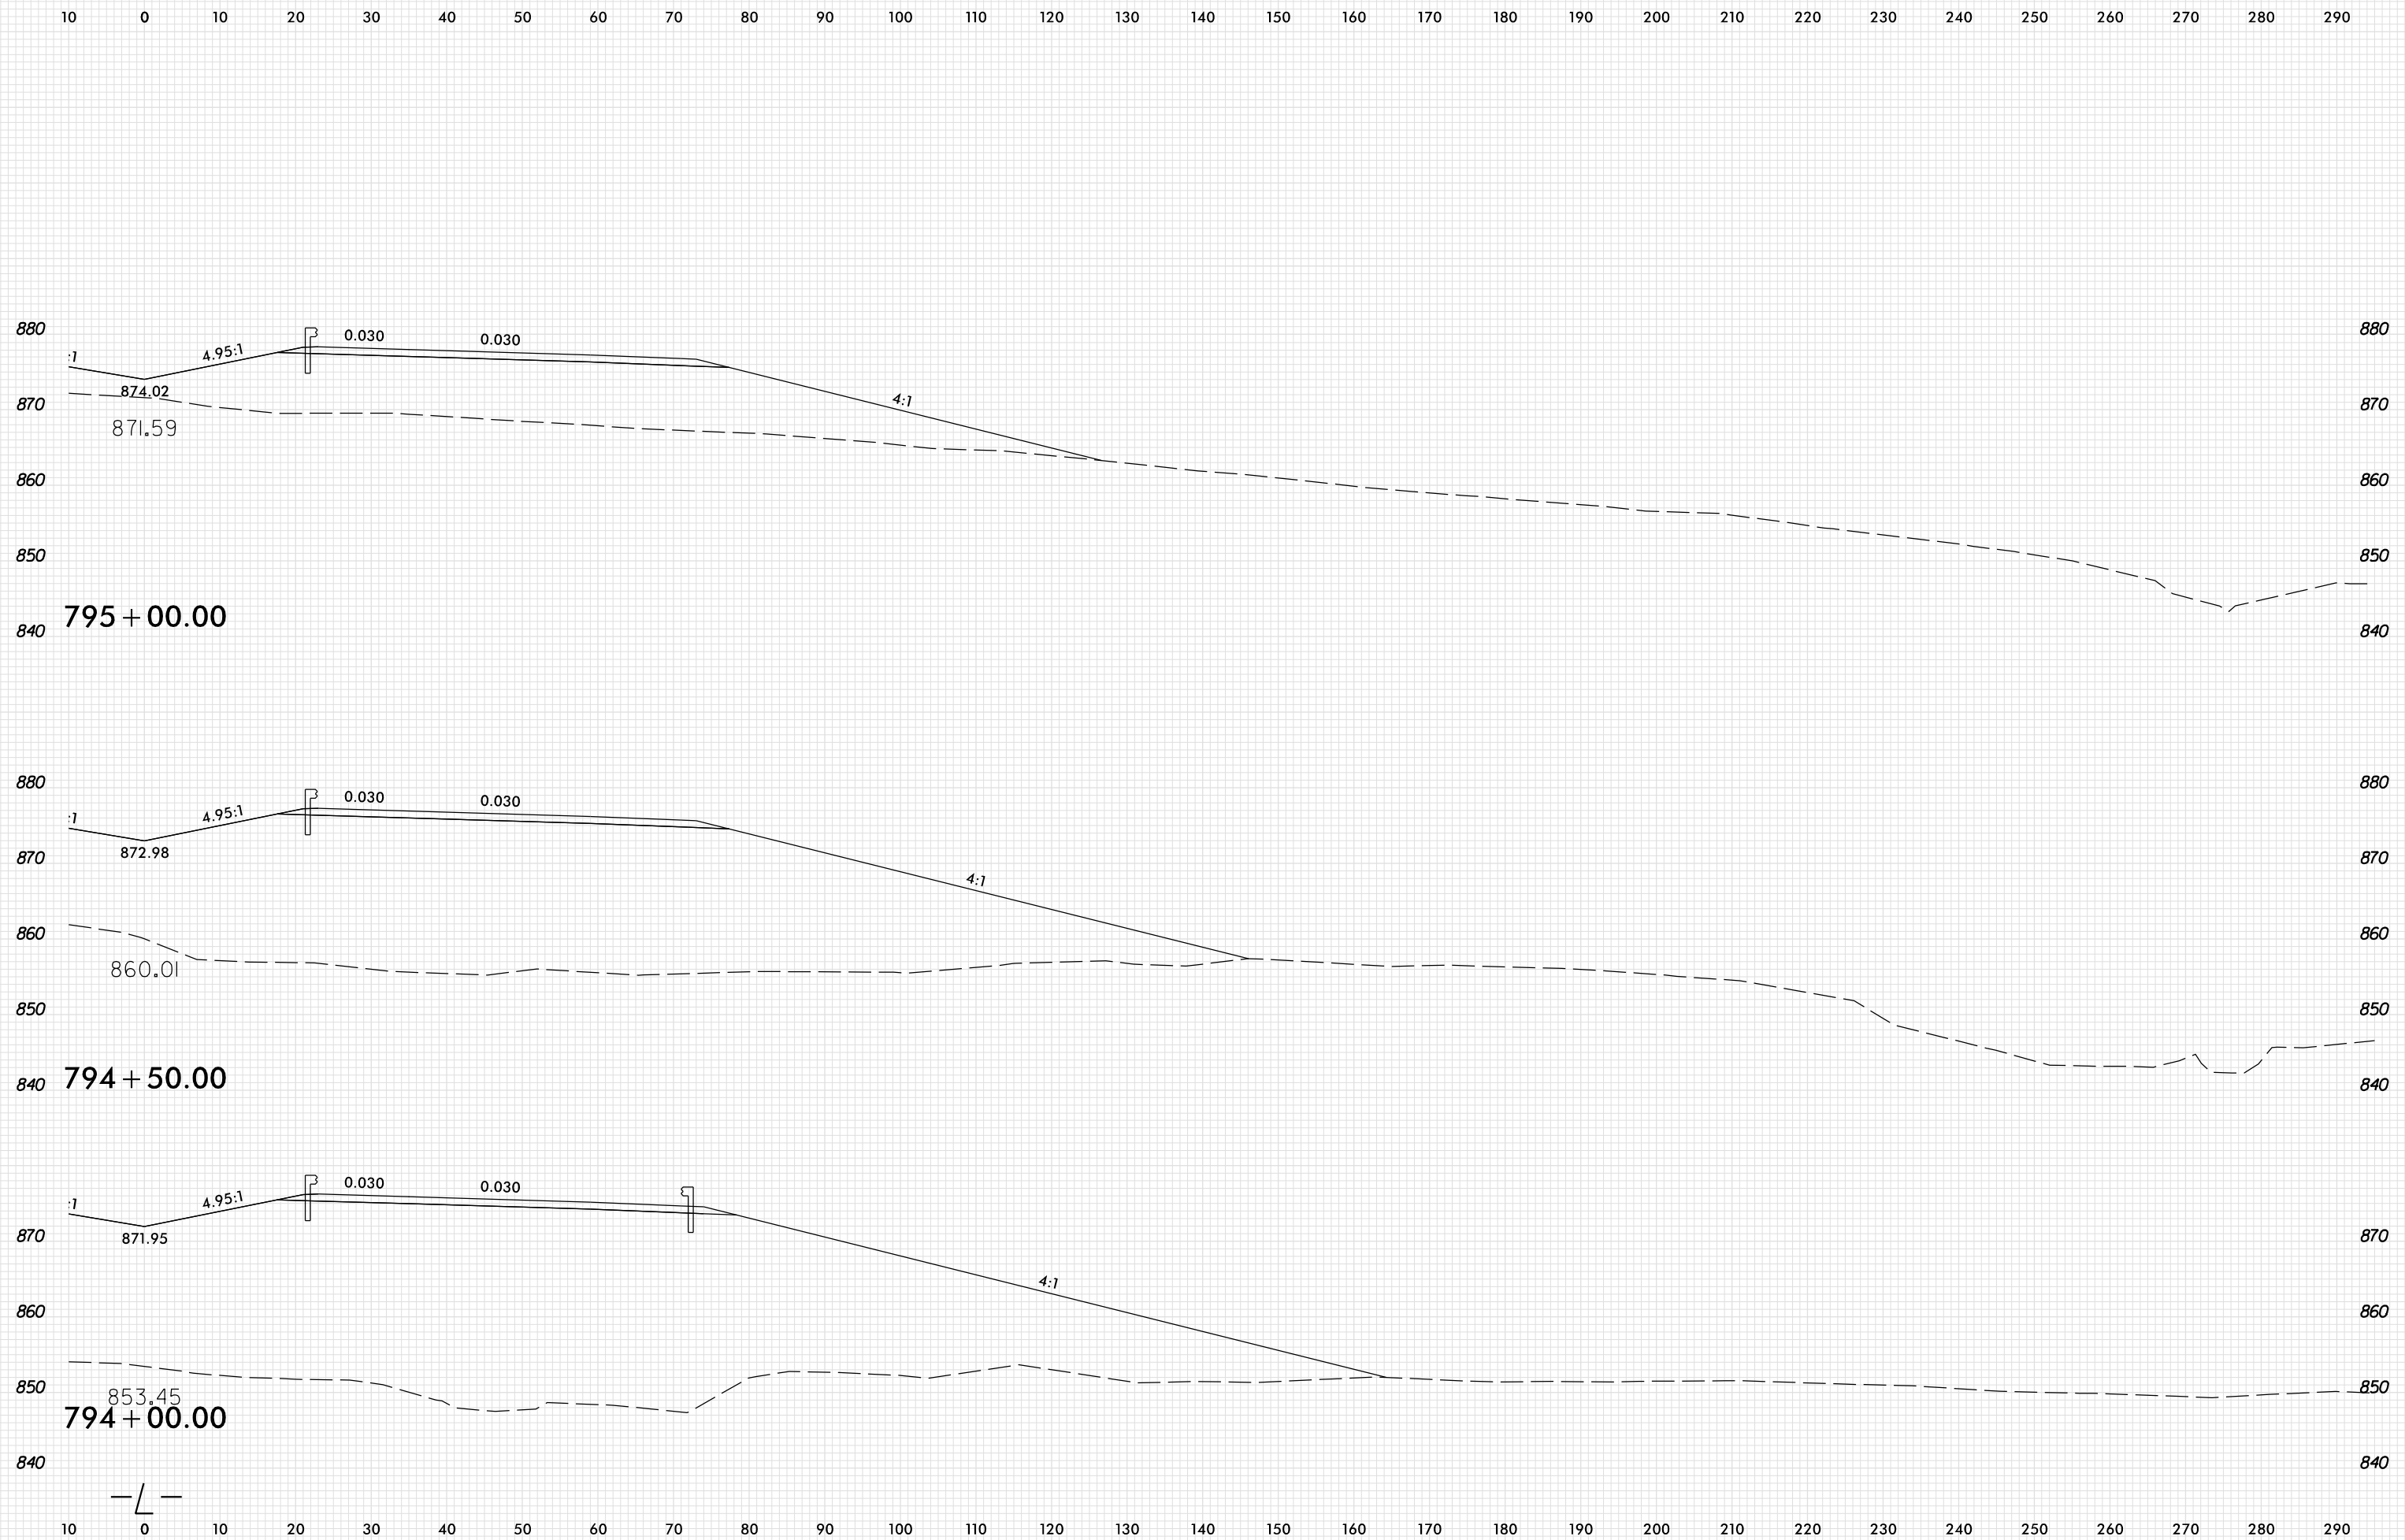

8/23/99

PLOT DRIVER: NCD01\_.pdf\_color\_eng\_100.plt  
 USER: SPEREIRA  
 DATE: 6/10/2021  
 TIME: 2:18:15 PM  
 FILE: \