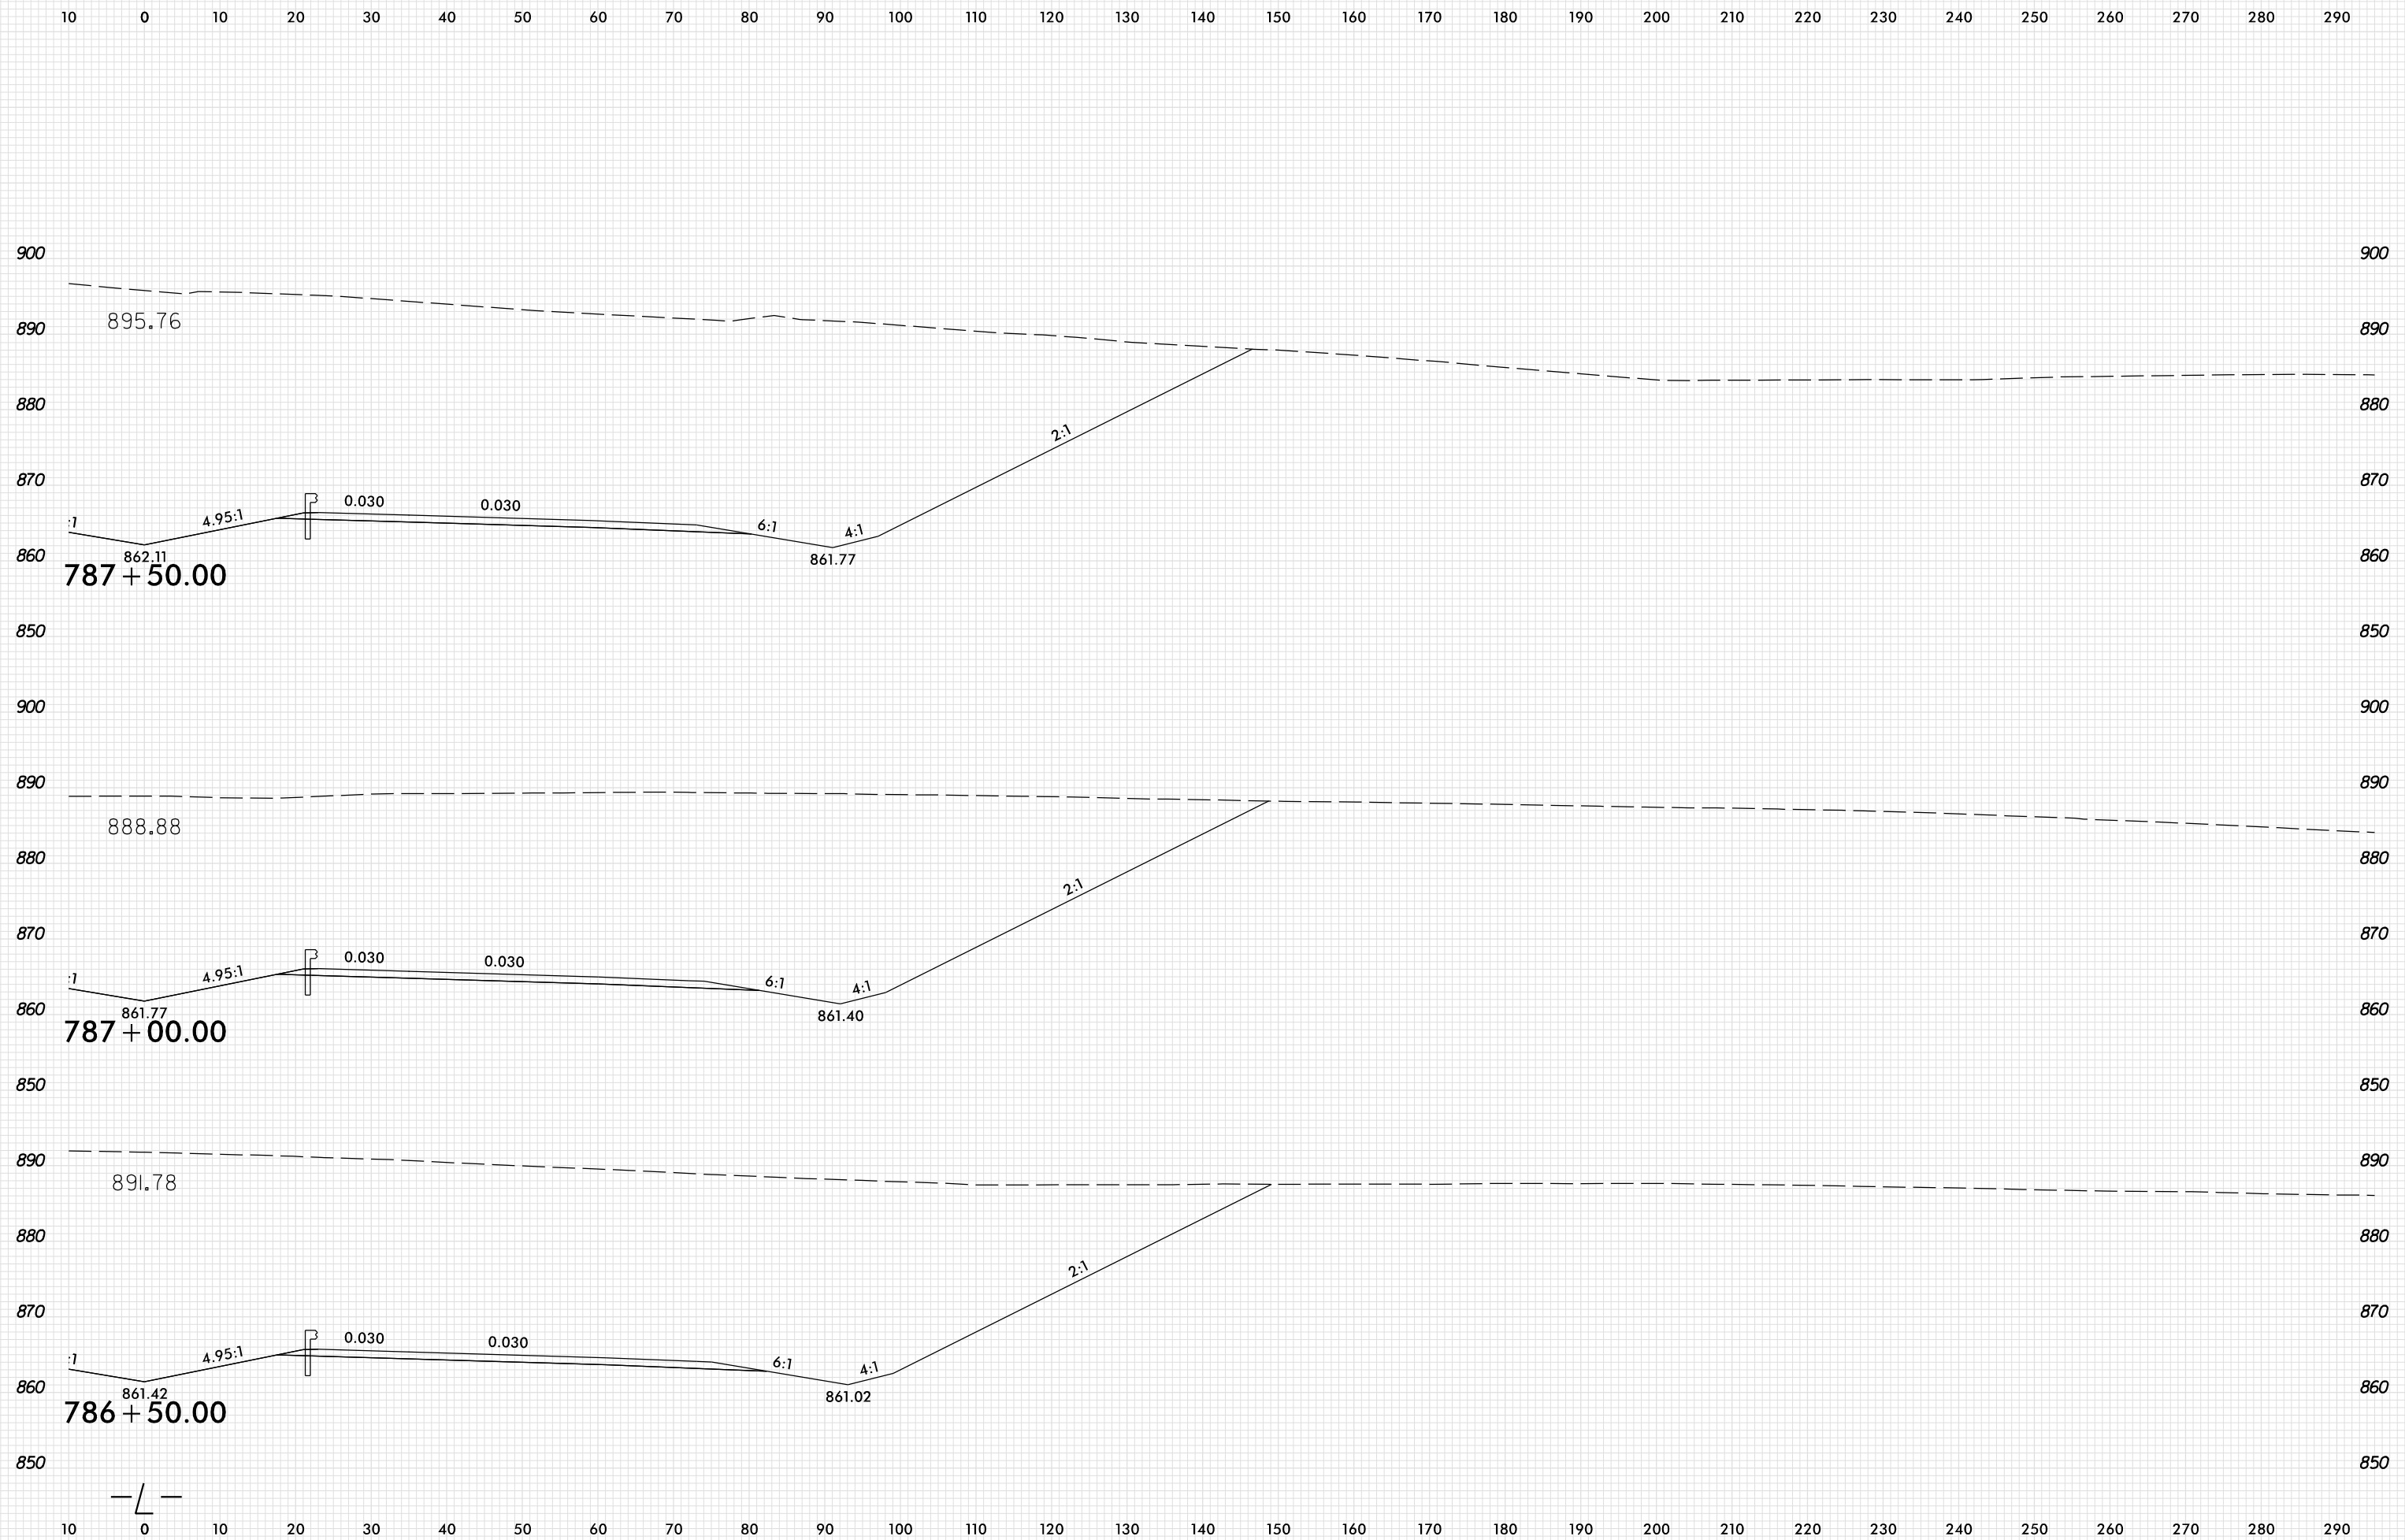

8/23/99

PLOT DRIVER: NCD01_pdf_color_eng_100.plt
 USER: SPEREIRA
 DATE: 6/10/2021
 TIME: 2:18:12 PM
 FILE: \