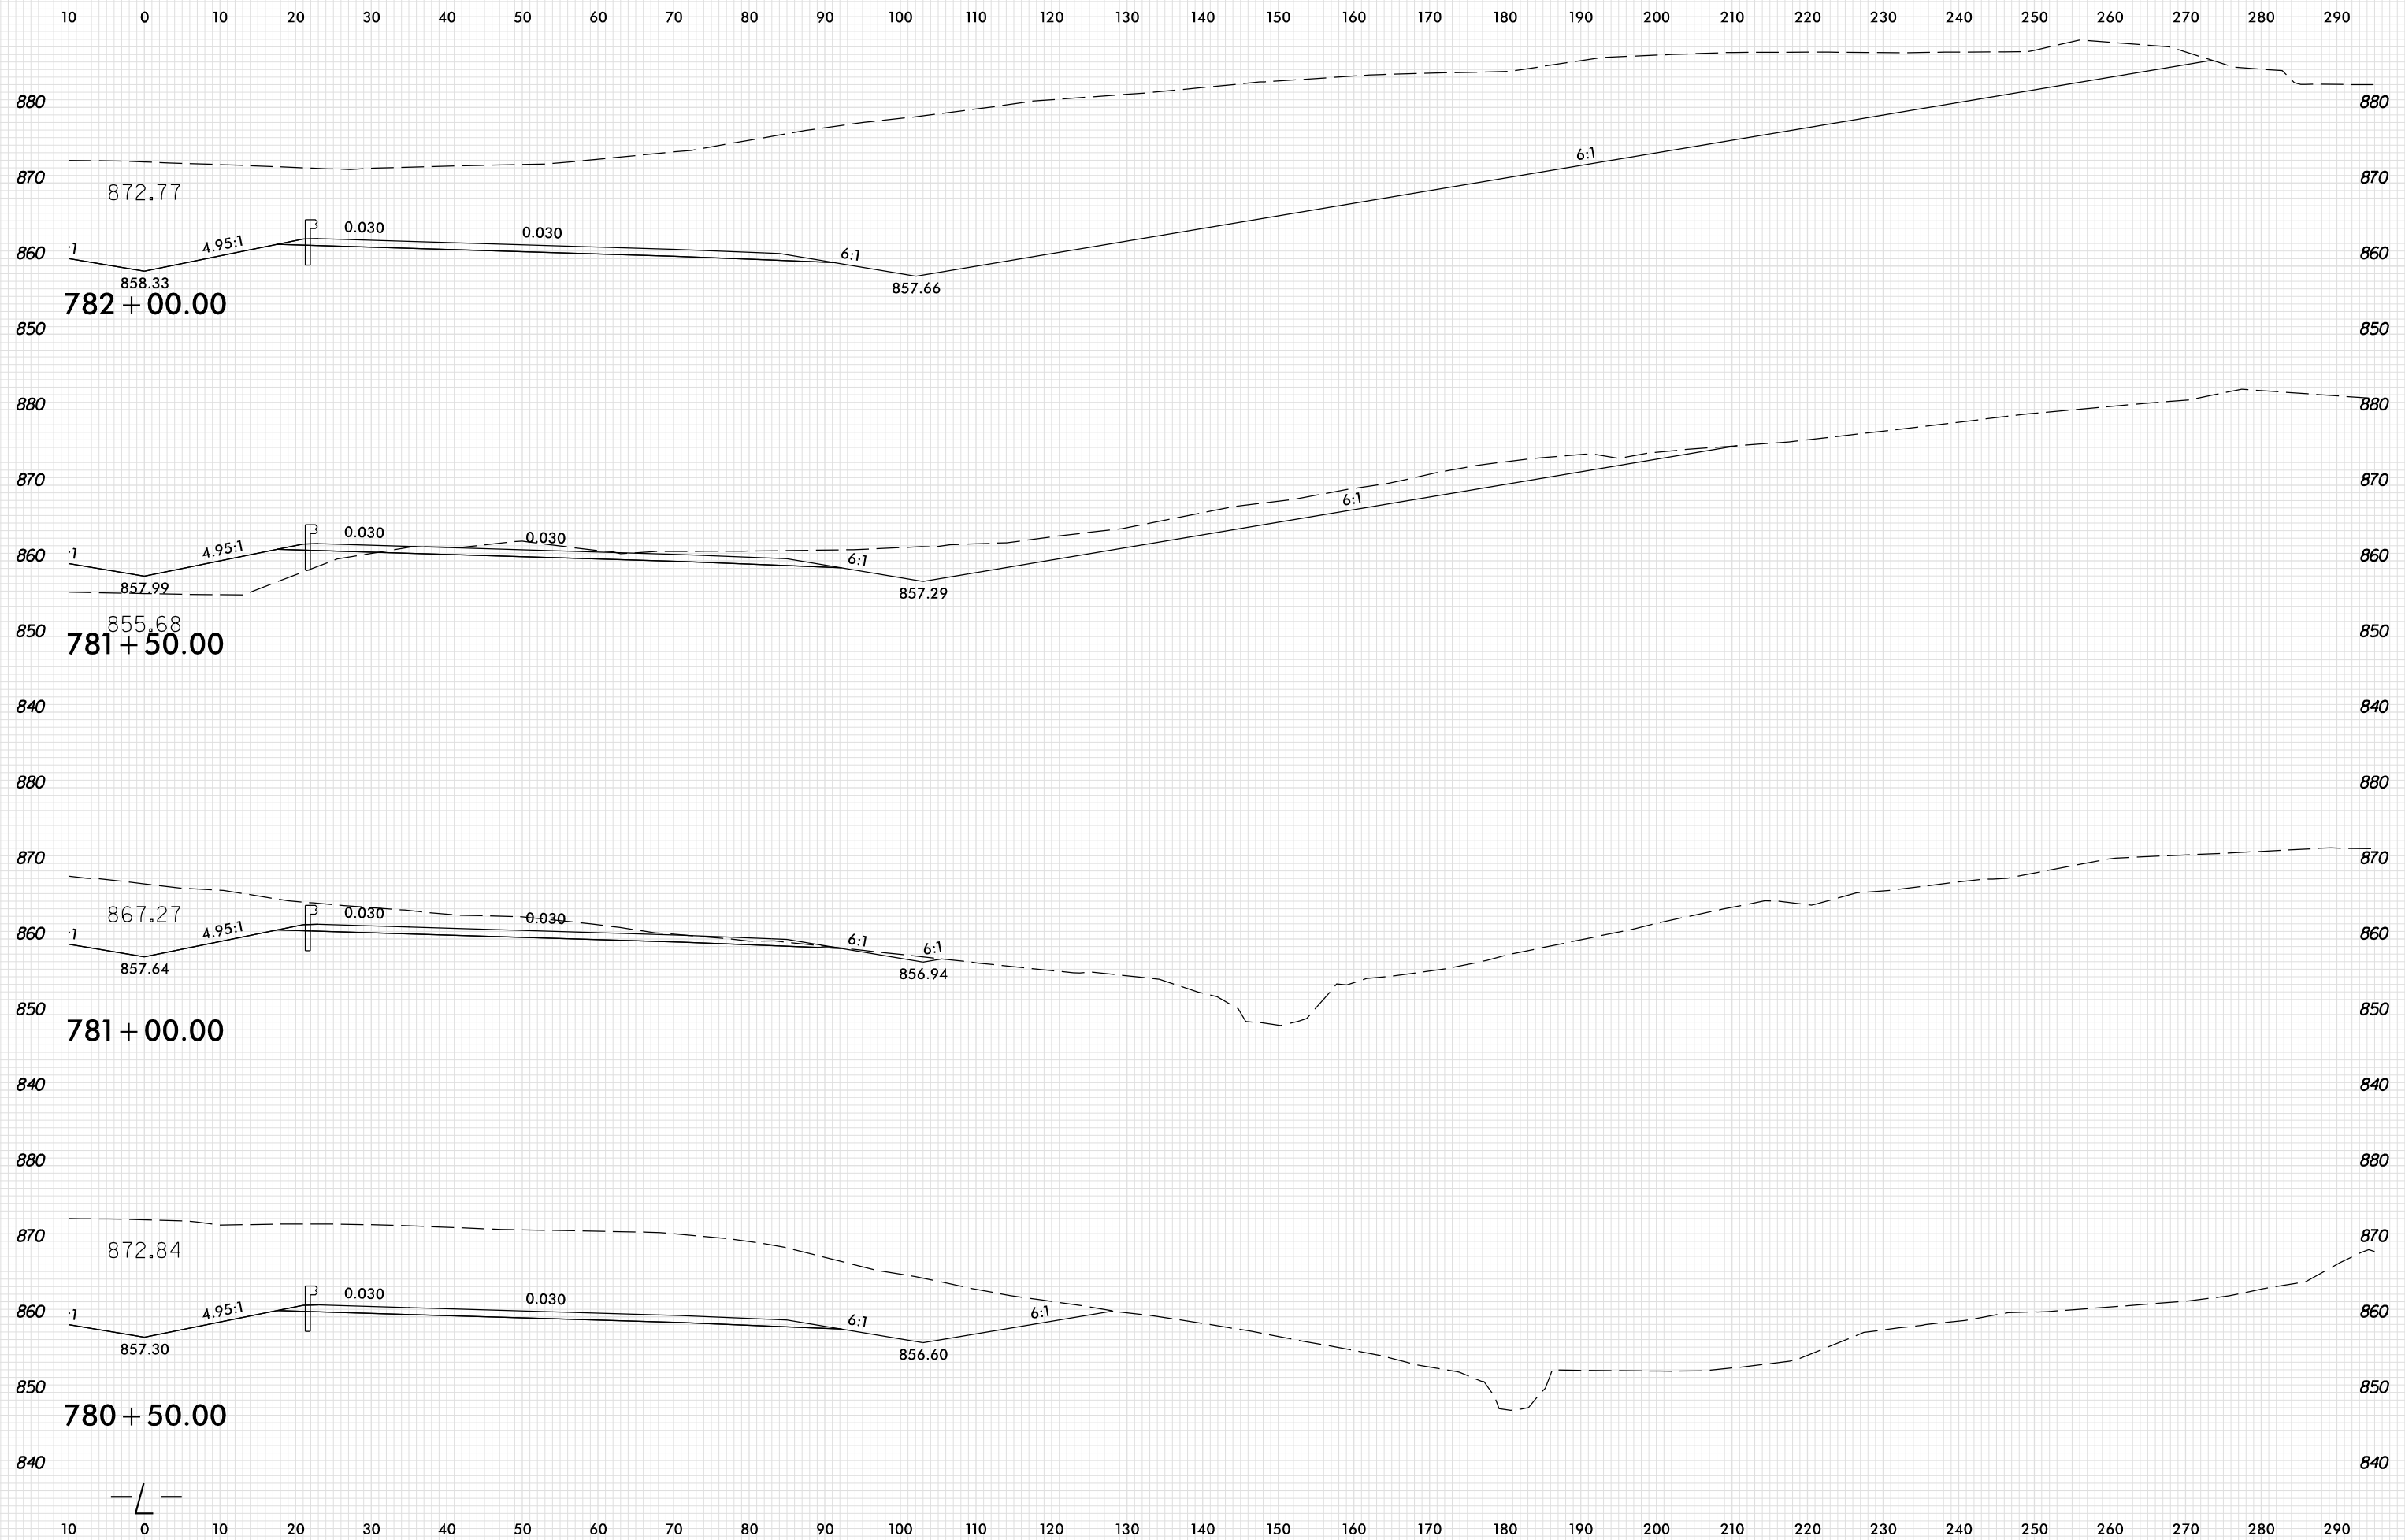

8/23/99

PLOT DRIVER: NCDOT\_pdf\_color\_eng\_100.plt  
 USER: SPEREIRA  
 DATE: 6/10/2021  
 TIME: 2:18:09 PM  
 FILE: \