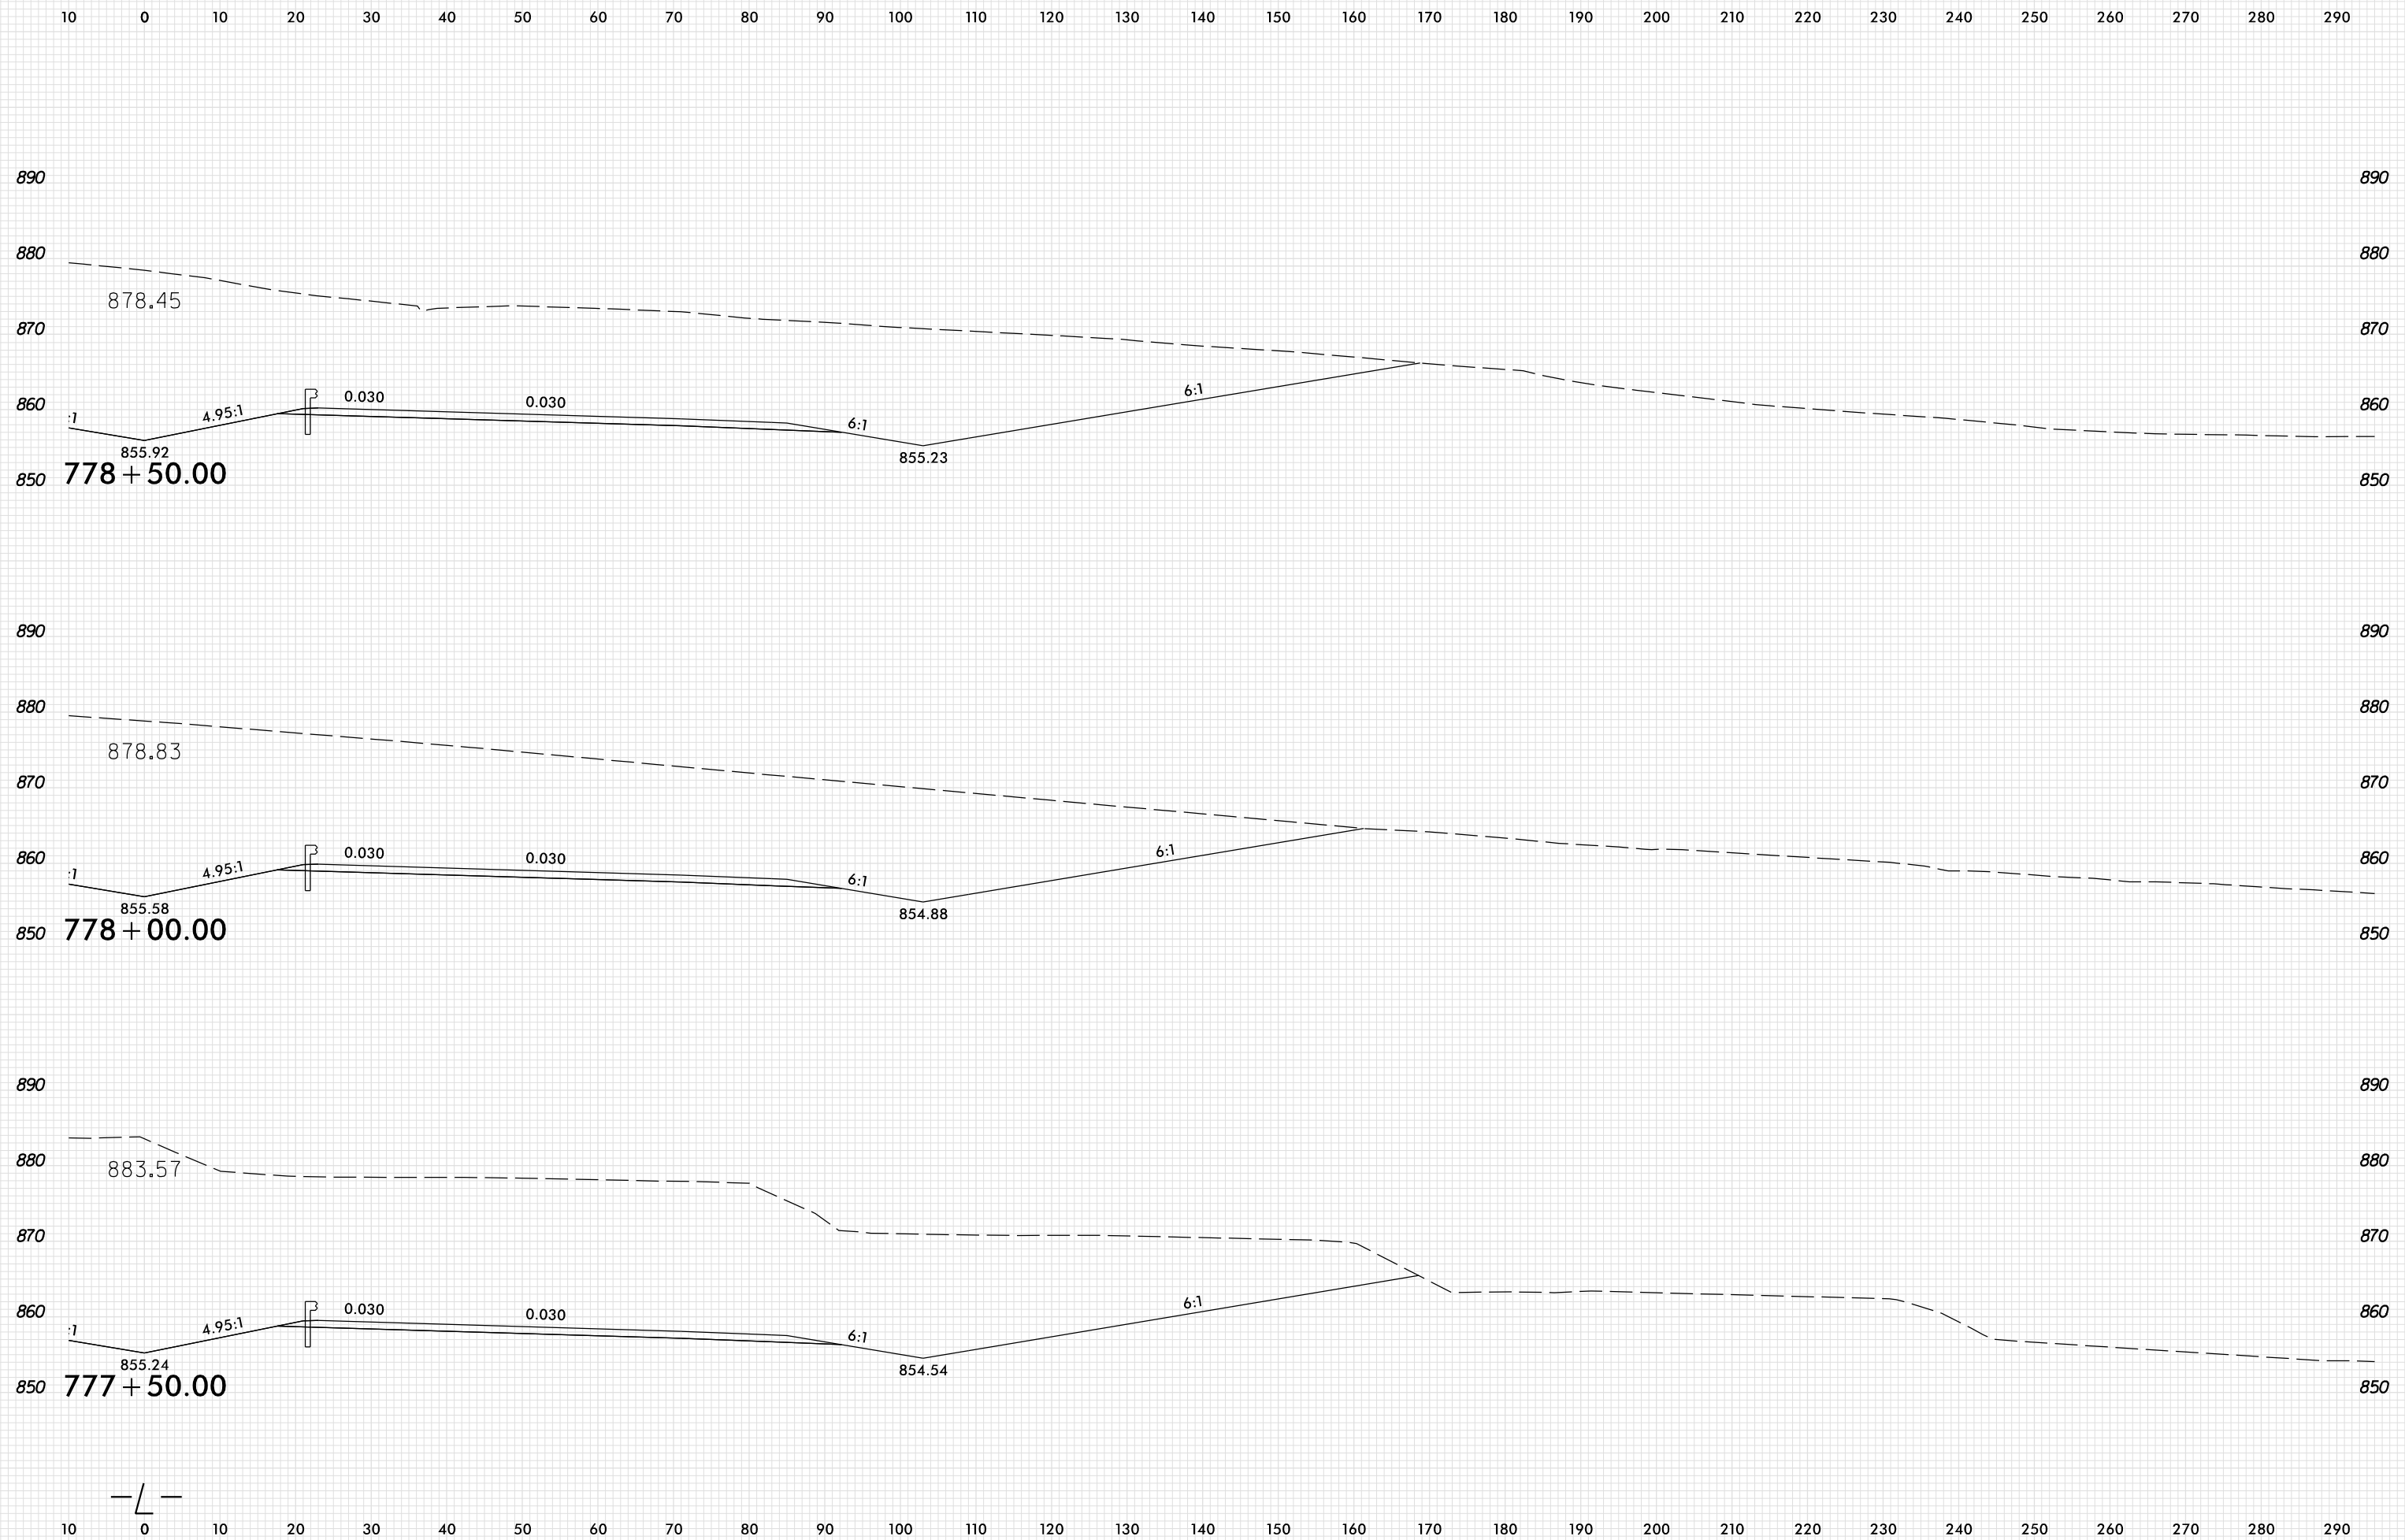

8/23/99

PLOT DRIVER: NCDOT_pdf_color_eng_100.plt
 USER: SPEREIRA
 DATE: 6/10/2021
 TIME: 2:18:08 PM
 FILE: \