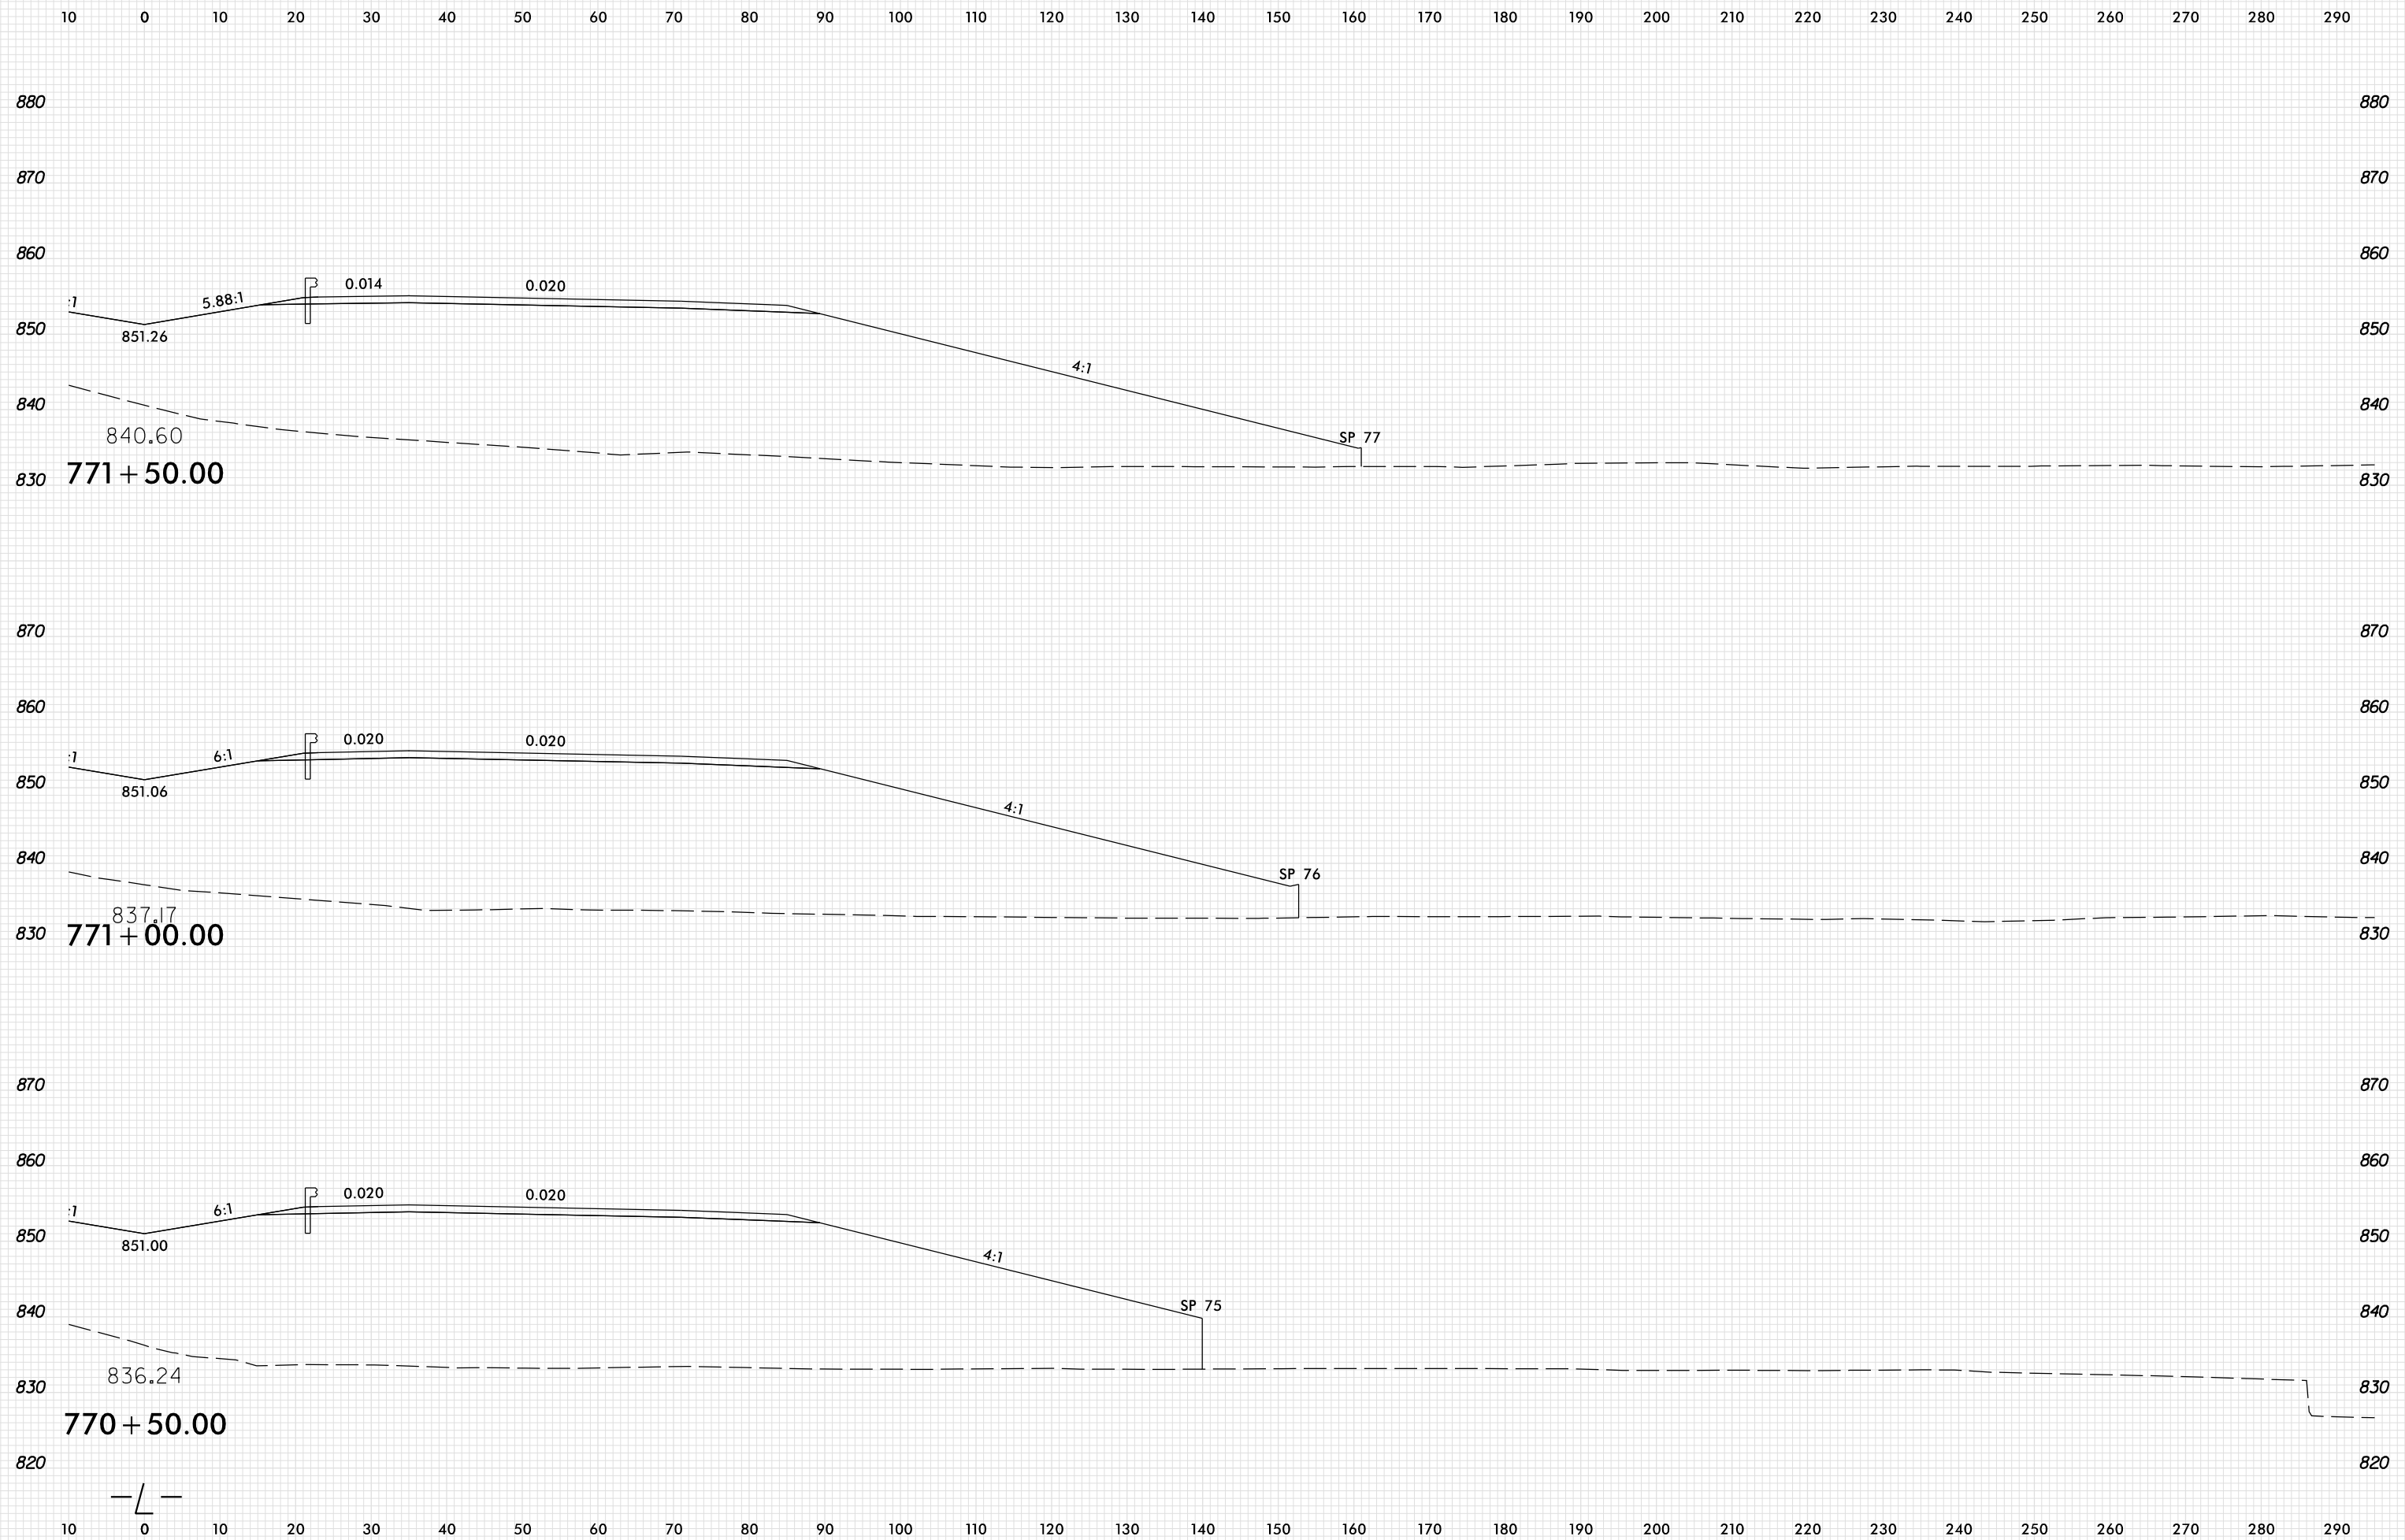

8/23/99

PLOT DRIVER: NCD01_pdf_color_eng_100.plt
 USER: SPEREIRA
 DATE: 6/10/2021
 TIME: 2:18:04 PM
 FILE: \