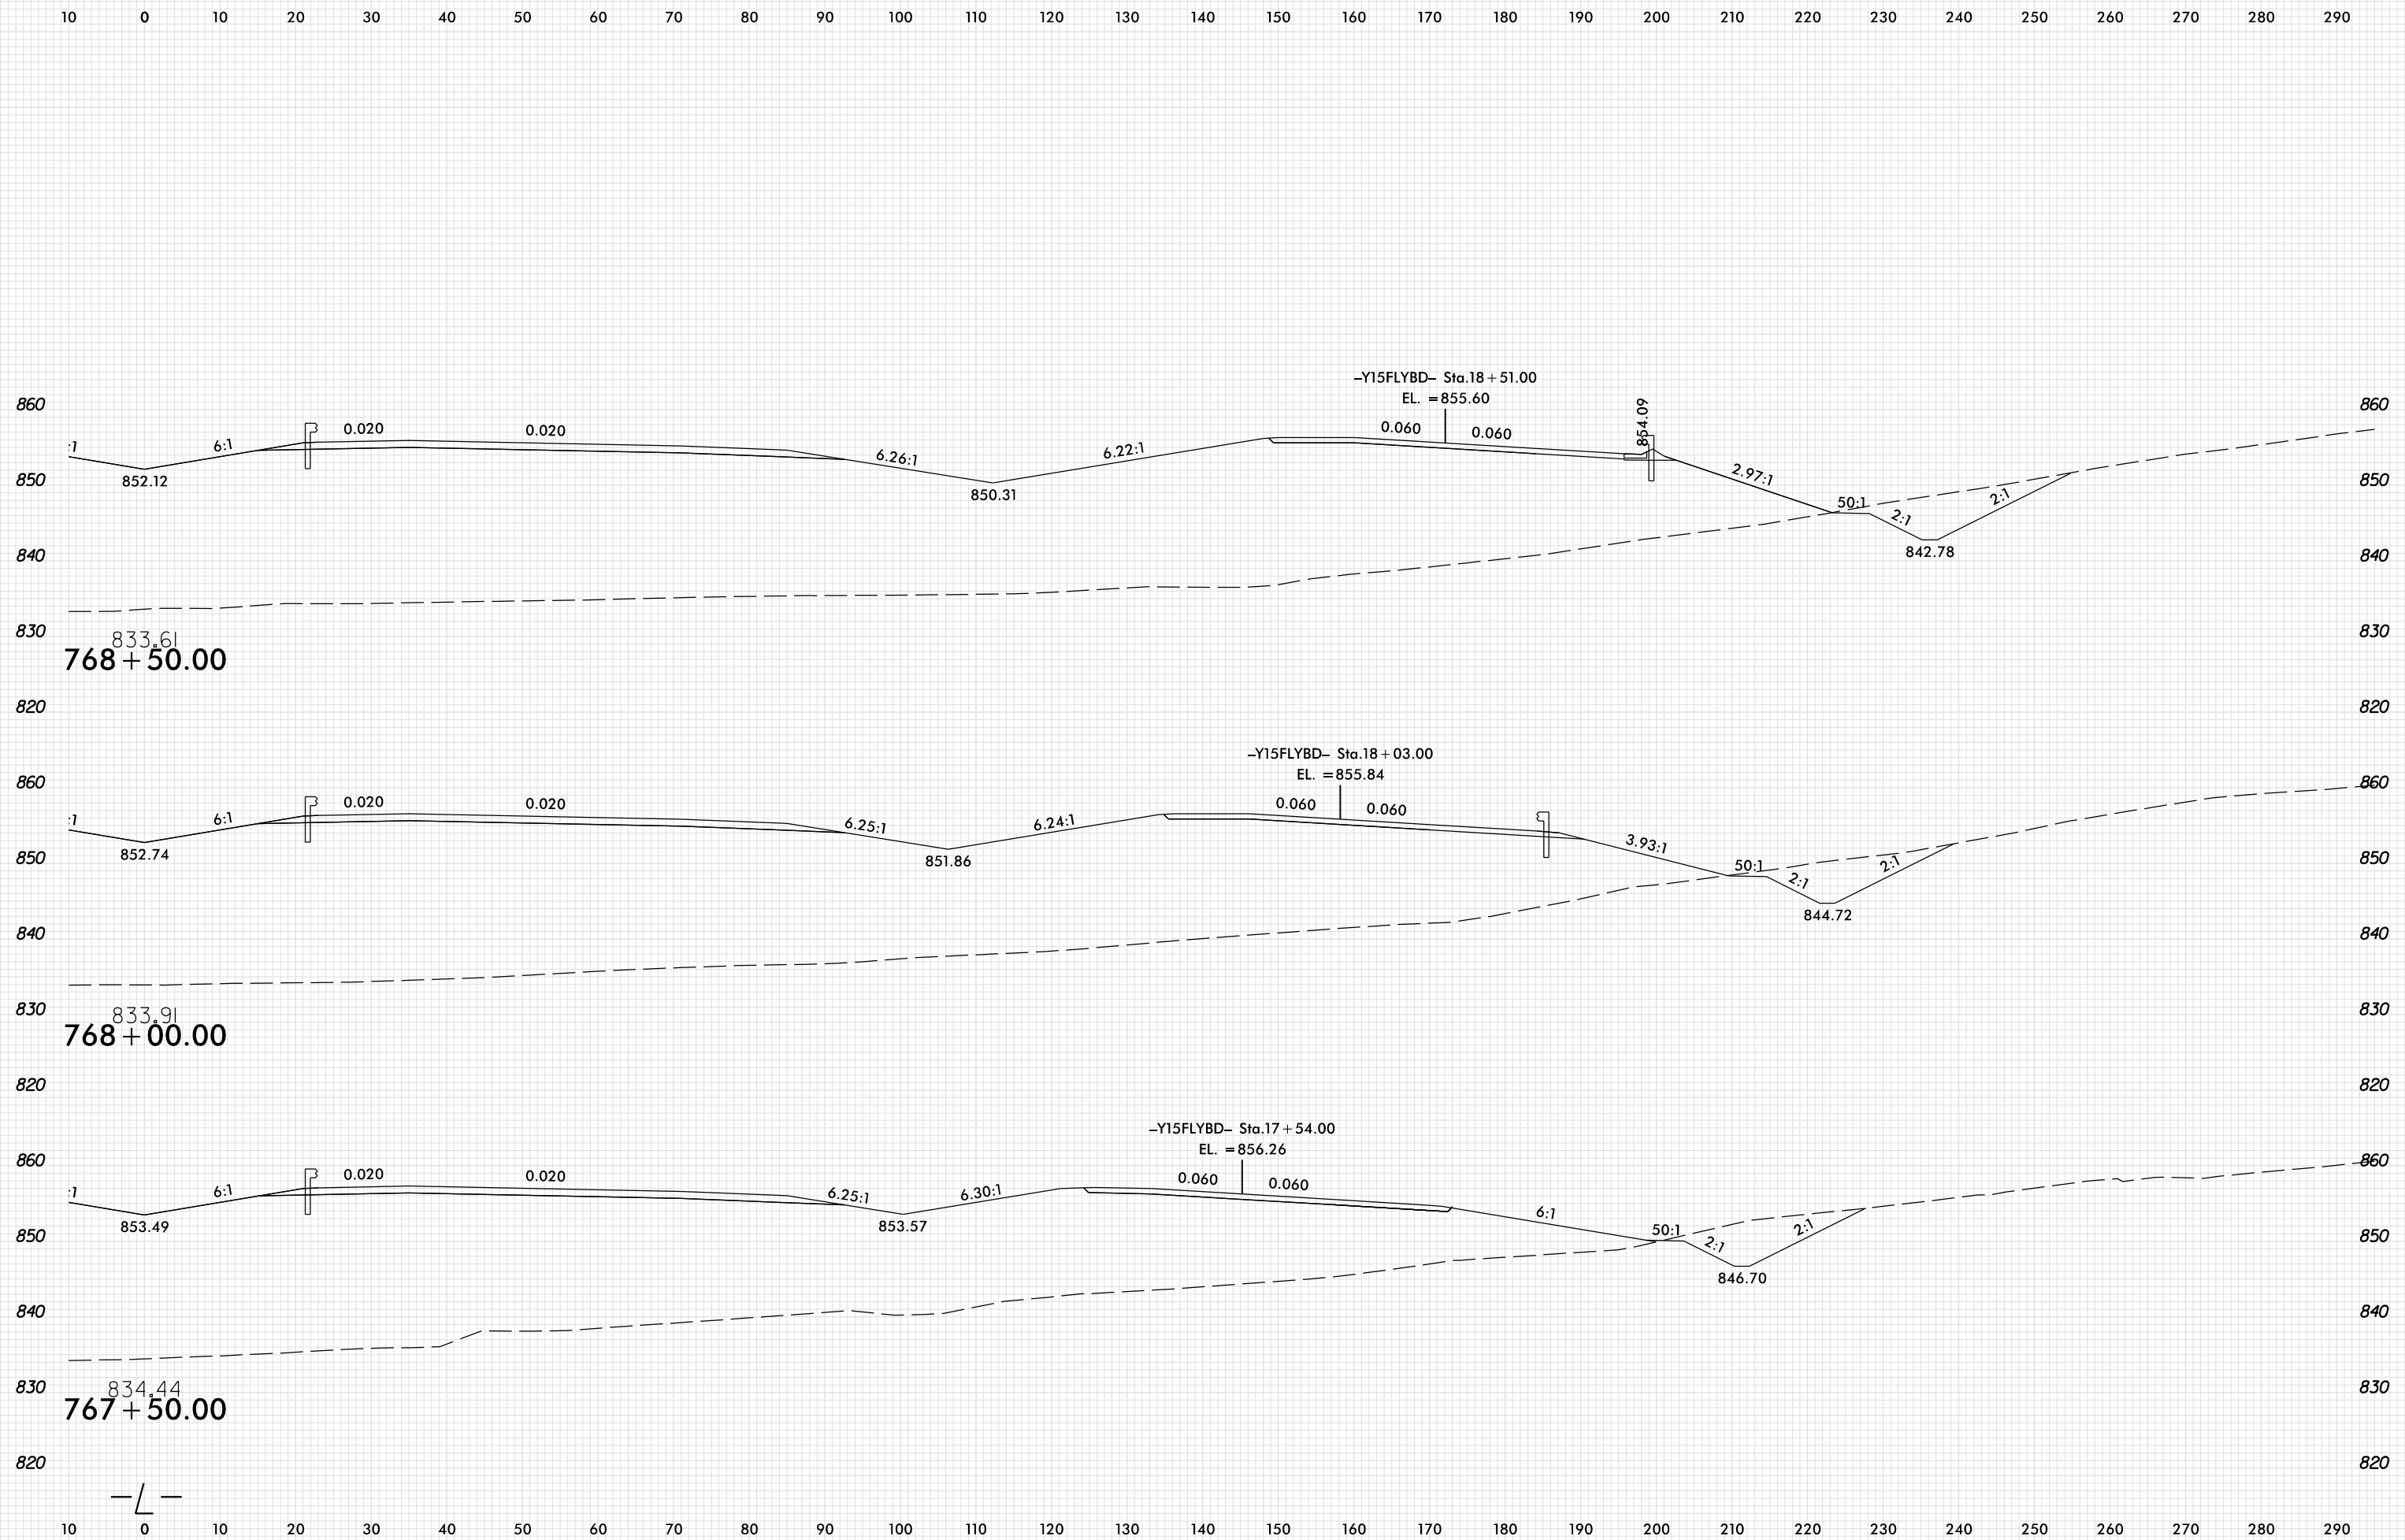

8/23/99

PLOT DRIVER: NCD01...pdf\_color\_eng\_100.plt  
 USER: SPEREIRA  
 DATE: 6/10/2021  
 TIME: 2:18:03 PM  
 FILE: \