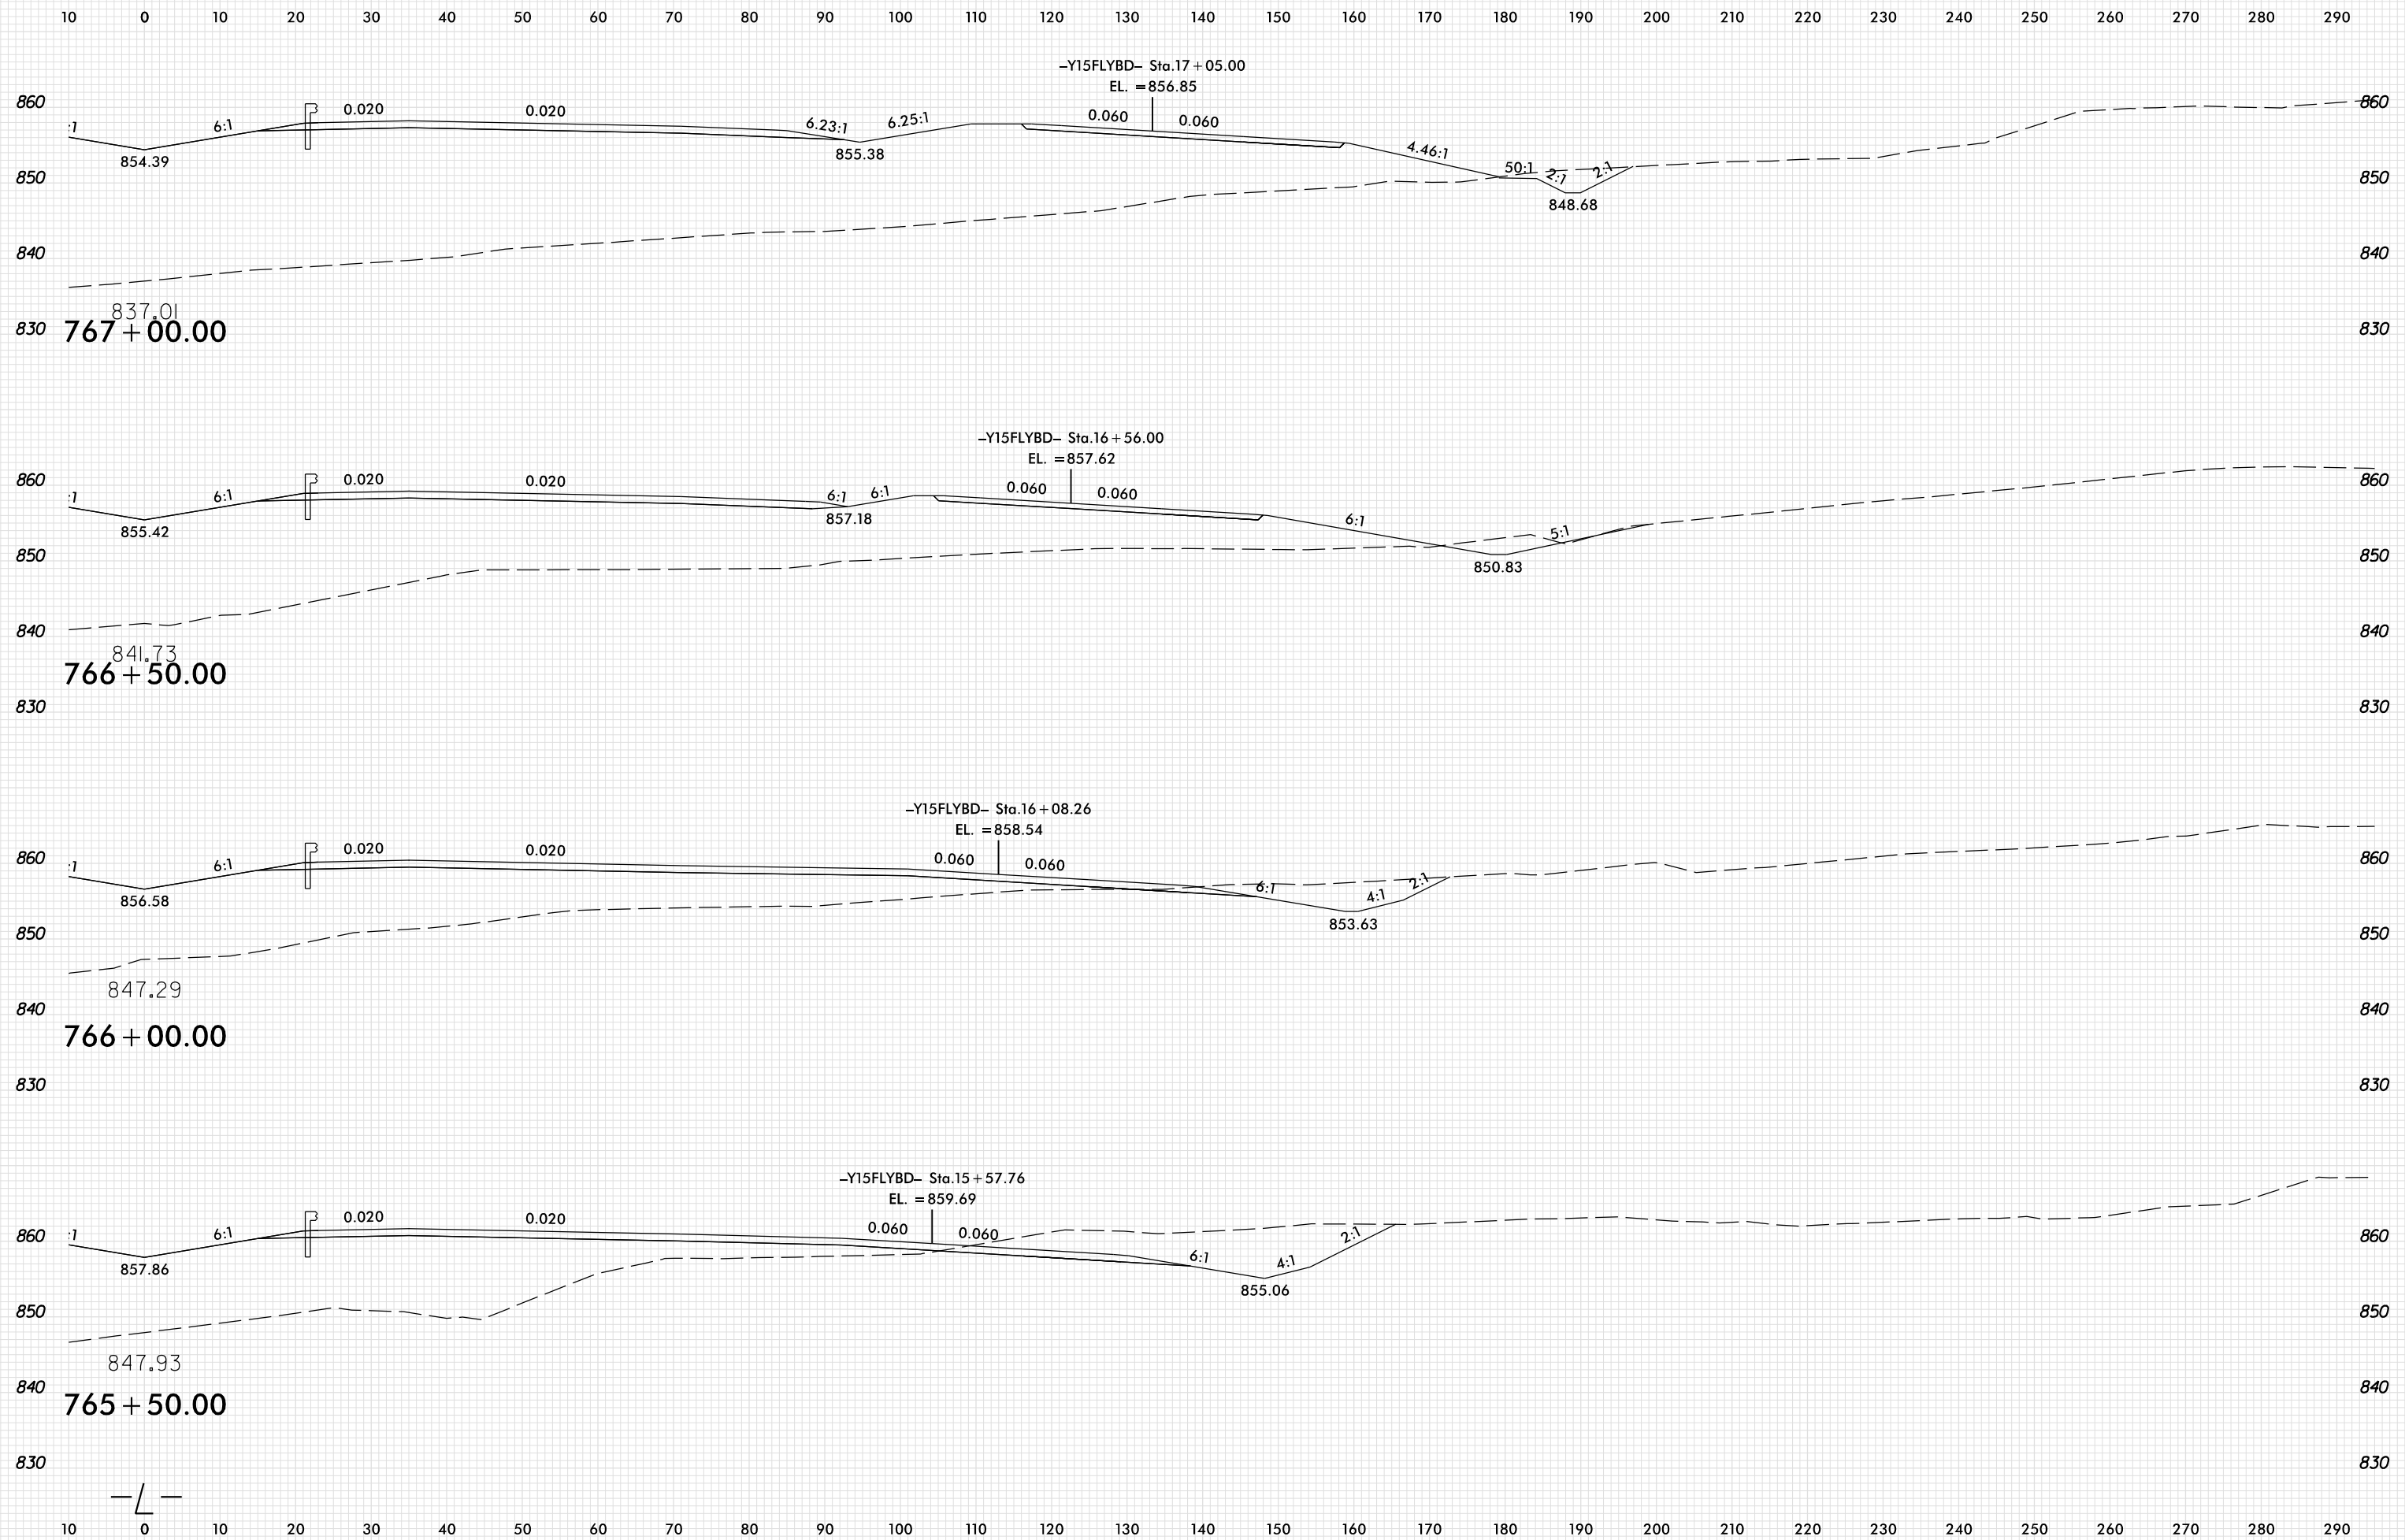

8/23/99

PLOT DRIVER: NCDOT_pdf_color_eng_100.plt
 USER: SPEREIRA
 DATE: 6/10/2021
 TIME: 2:18:03 PM
 FILE: \