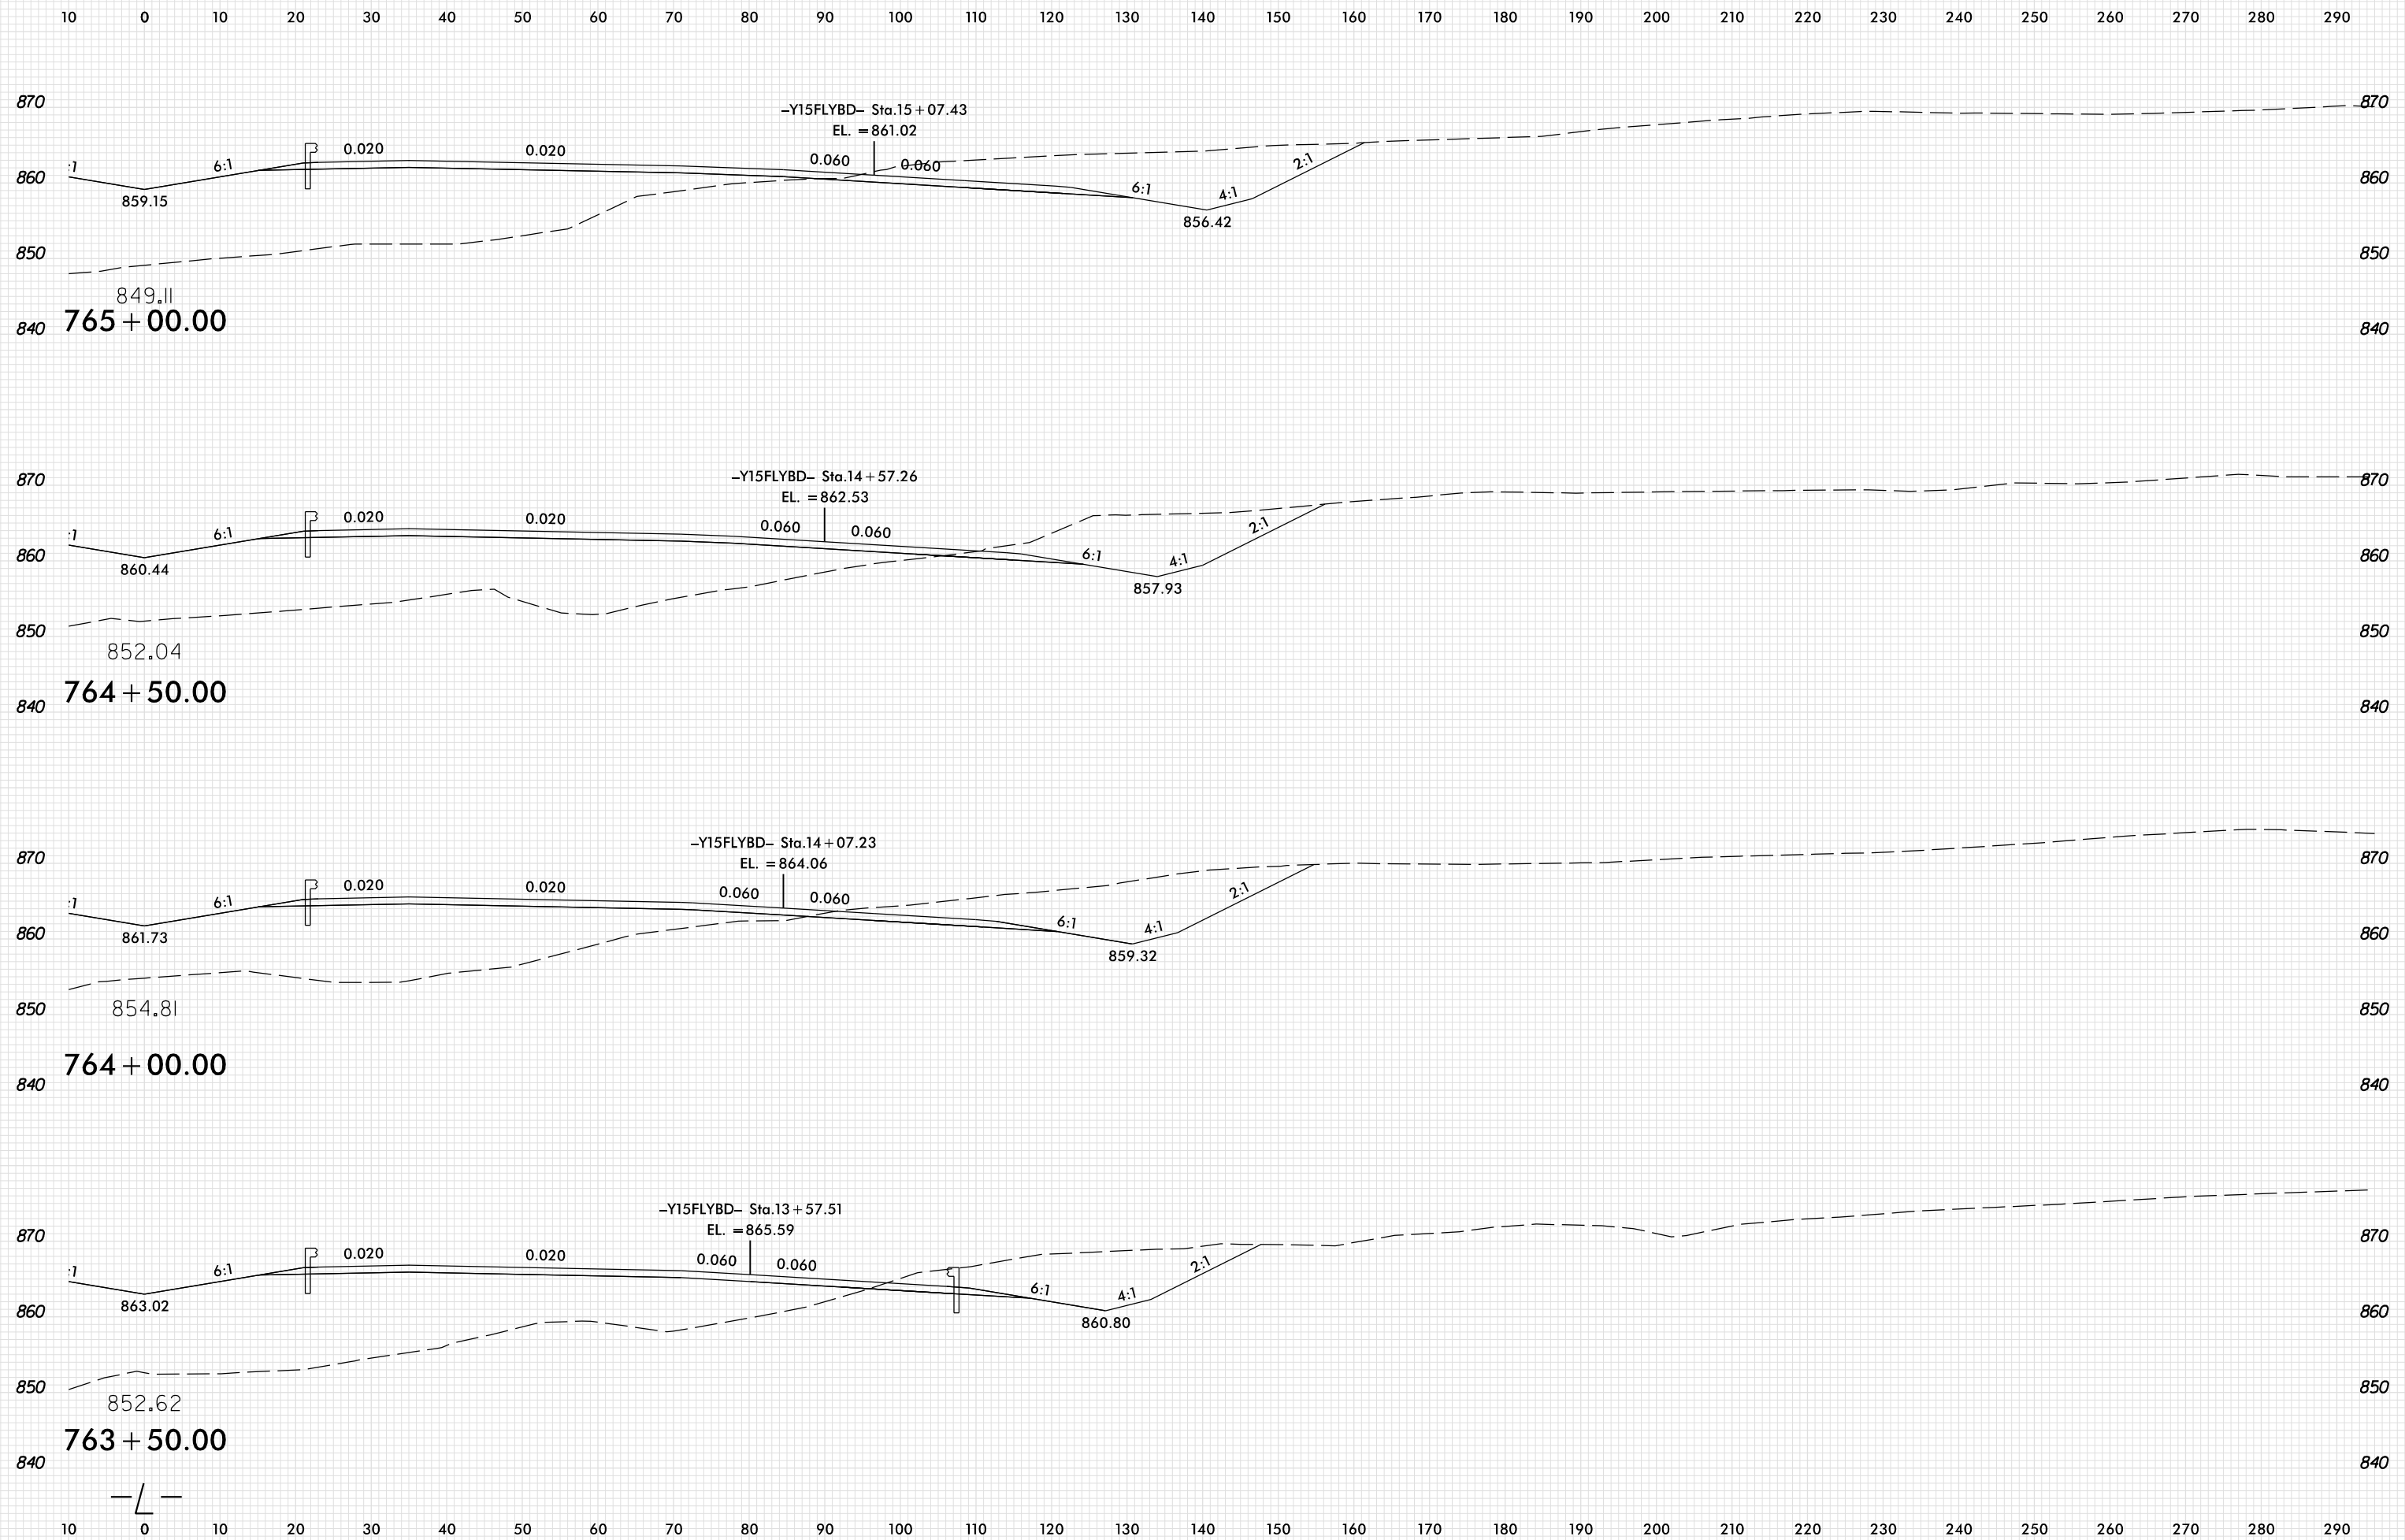

8/23/99

PLOT DRIVER: NCD01_pdf_color_eng_100.plt
 USER: SPEREIRA
 DATE: 6/10/2021
 TIME: 2:18:02 PM
 FILE: \