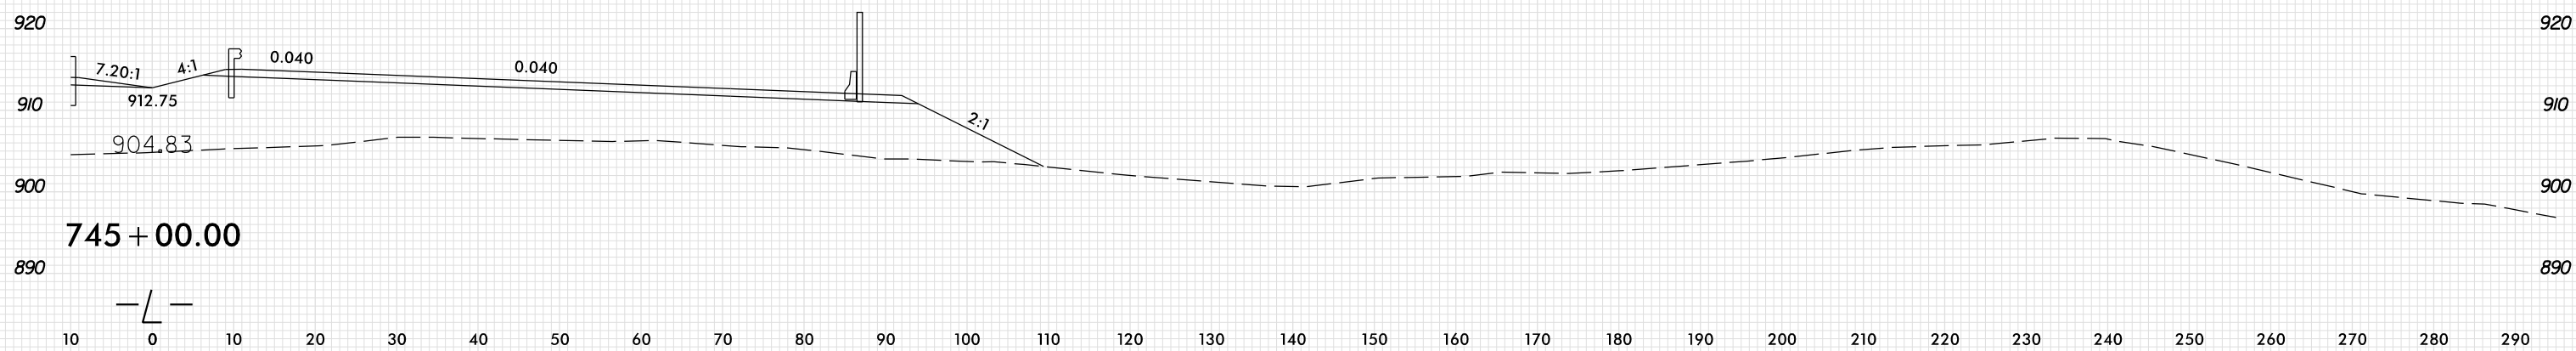

8/23/99

10 0 10 20 30 40 50 60 70 80 90 100 110 120 130 140 150 160 170 180 190 200 210 220 230 240 250 260 270 280 290

PLOT DRIVER: NCD01\_pdf\_color\_eng\_100.plt  
USER: SPEREIRA  
DATE: 6/10/2021  
TIME: 2:17:55 PM  
FILE: \