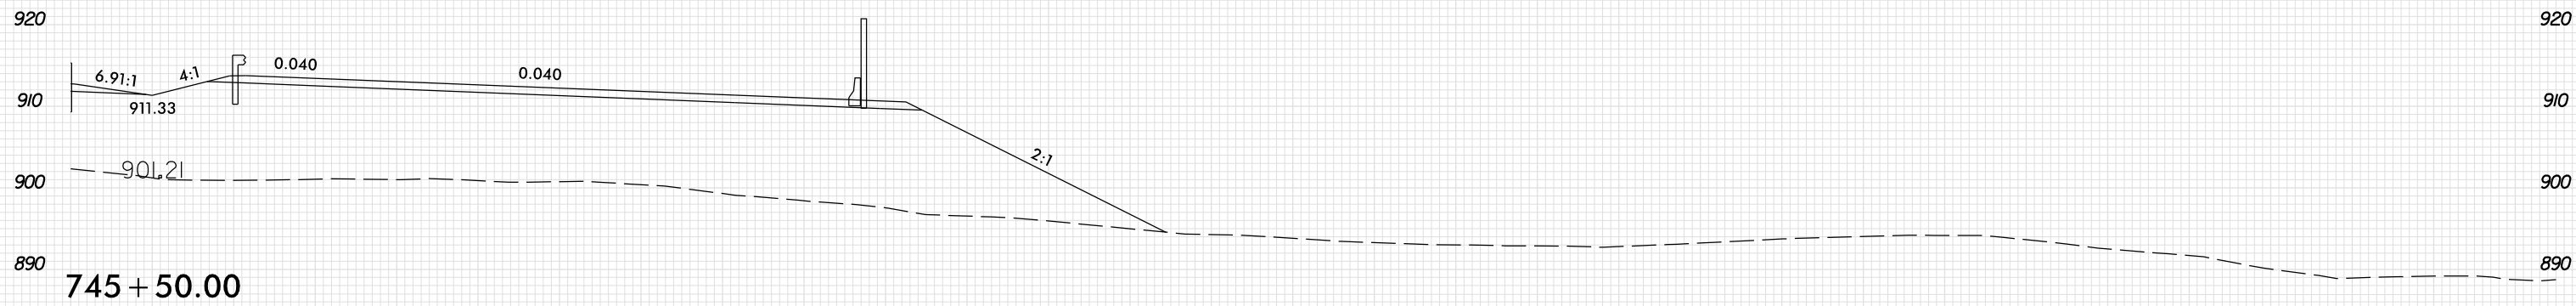

8/23/99

10 0 10 20 30 40 50 60 70 80 90 100 110 120 130 140 150 160 170 180 190 200 210 220 230 240 250 260 270 280 290

PLOT DRIVER: NCD01\_pdf\_color\_eng\_100.plt  
USER: SPEREIRA  
DATE: 6/10/2021  
TIME: 2:17:55 PM  
FILE: \