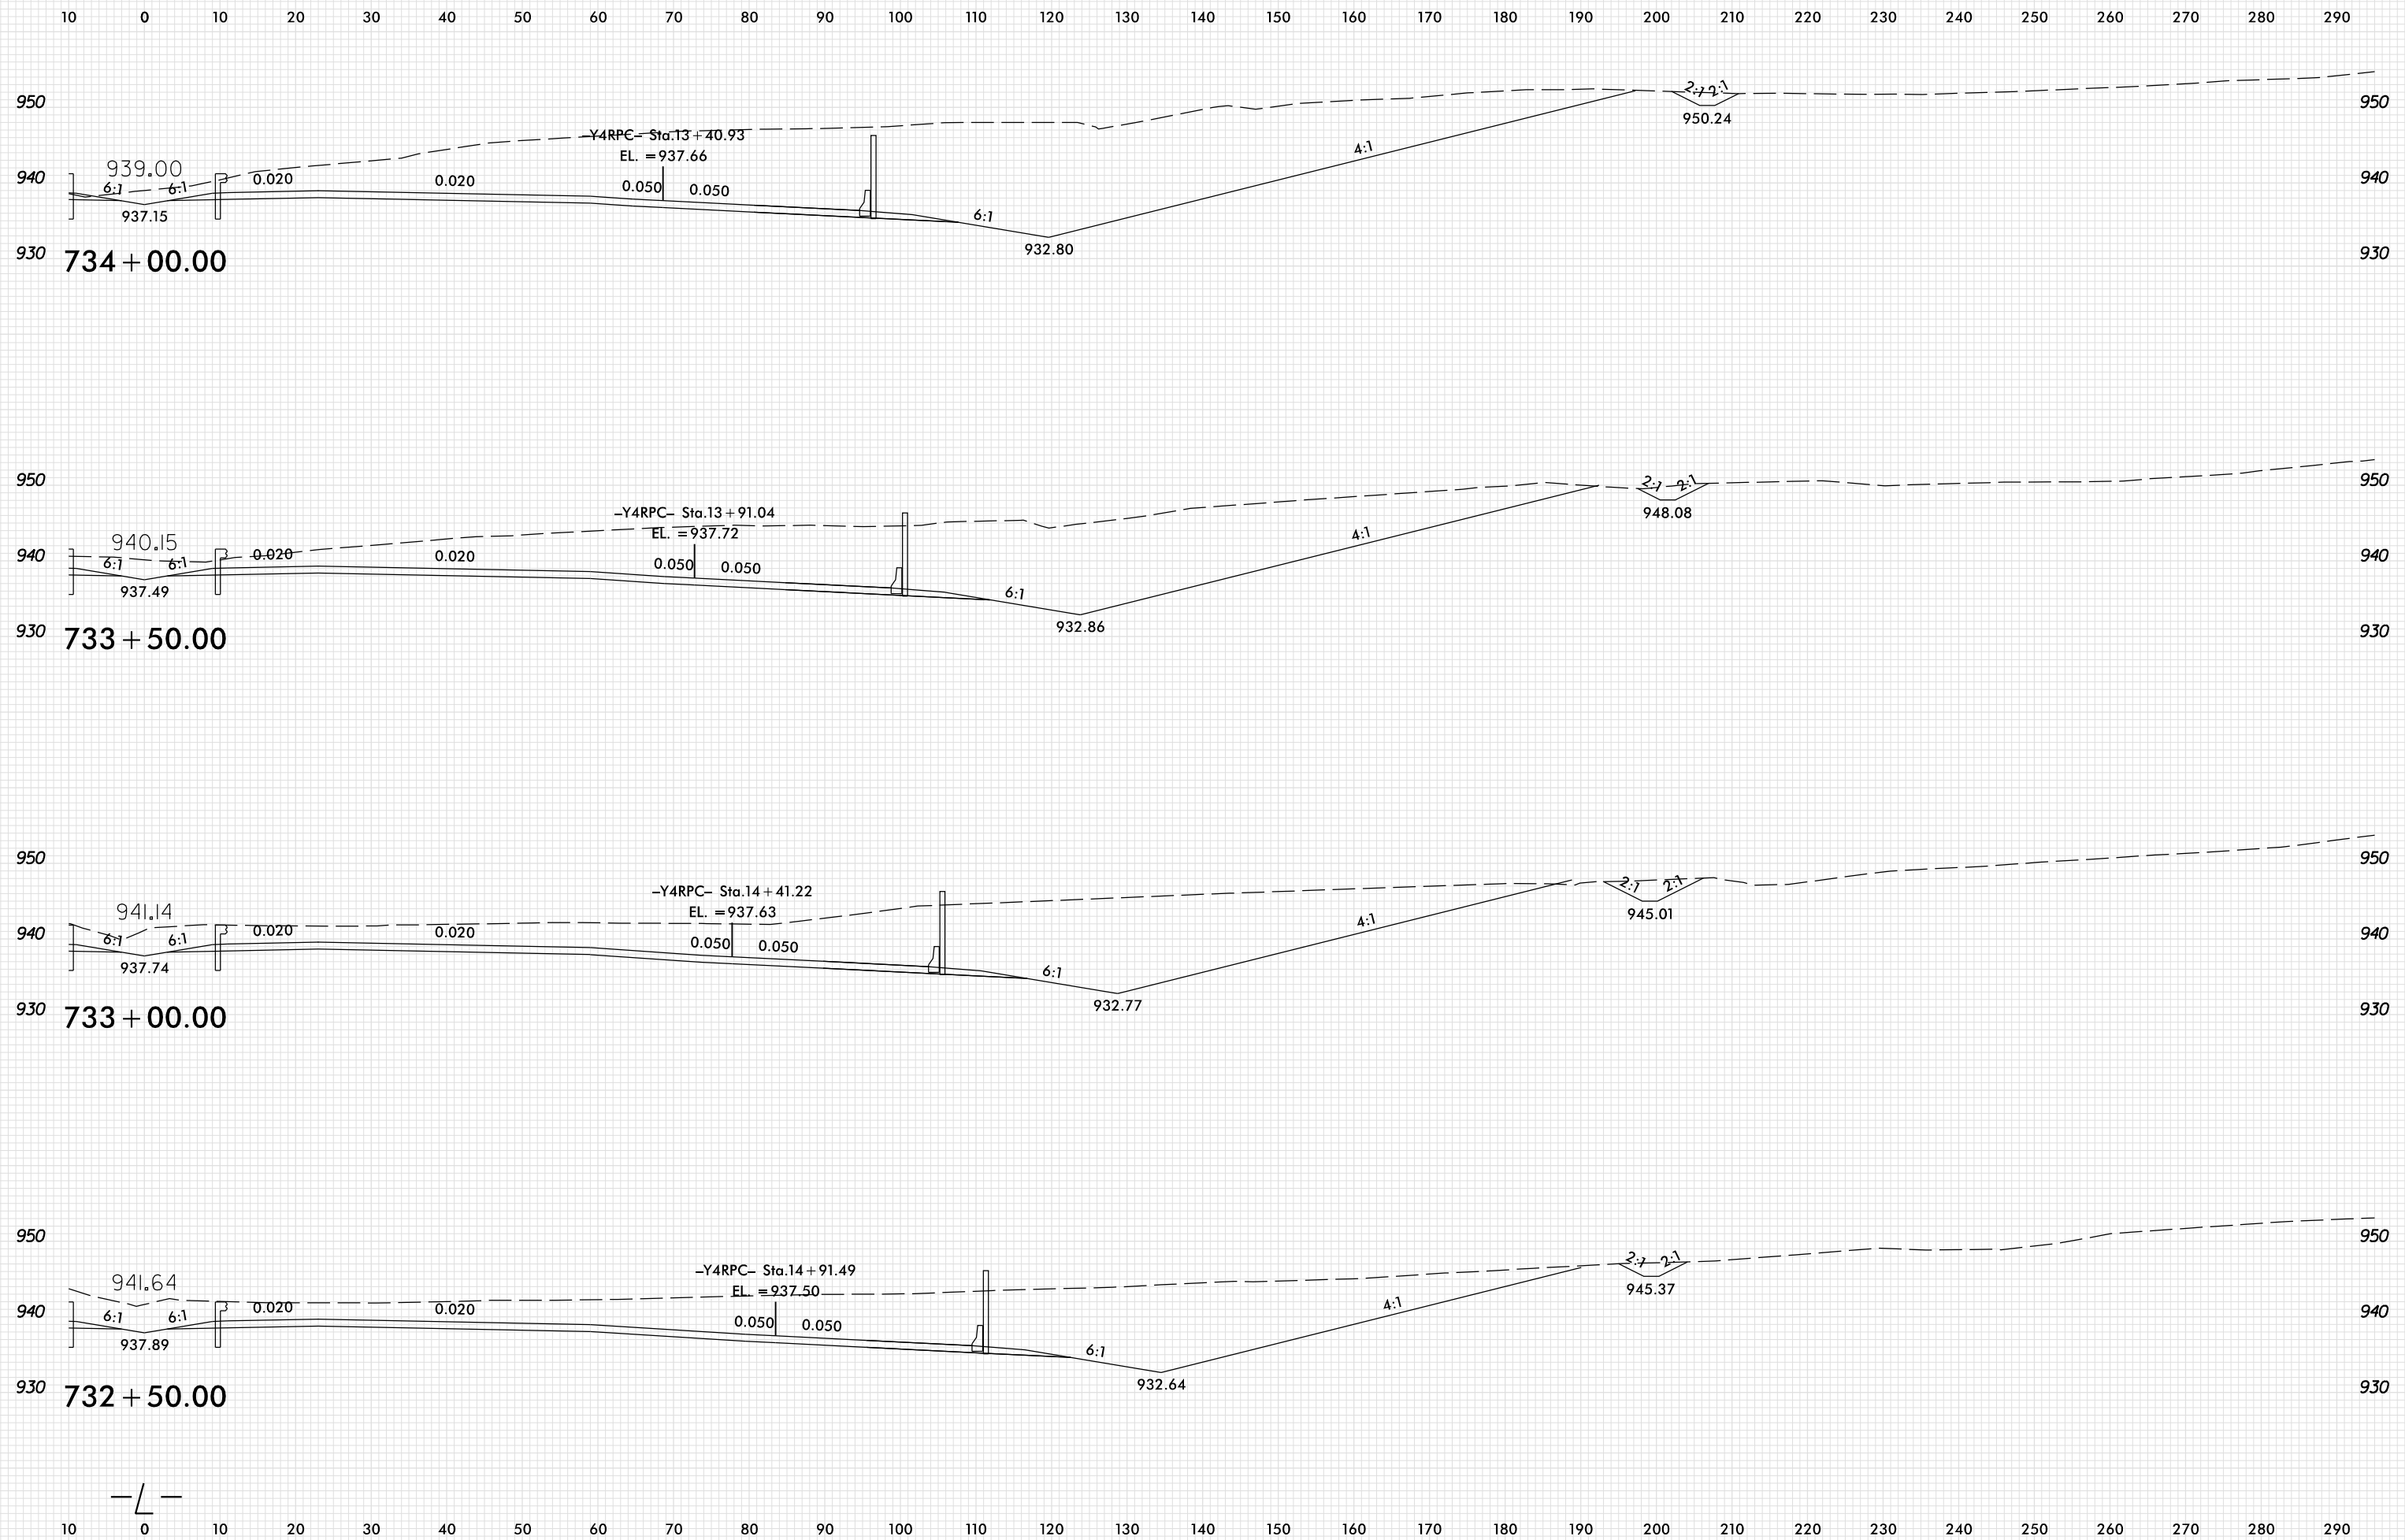

8/23/99

PLOT DRIVER: NCDOT\_pdf\_color\_eng\_100.plt  
 USER: SPEREIRA  
 DATE: 6/10/2021  
 TIME: 2:17:51 PM  
 FILE: \