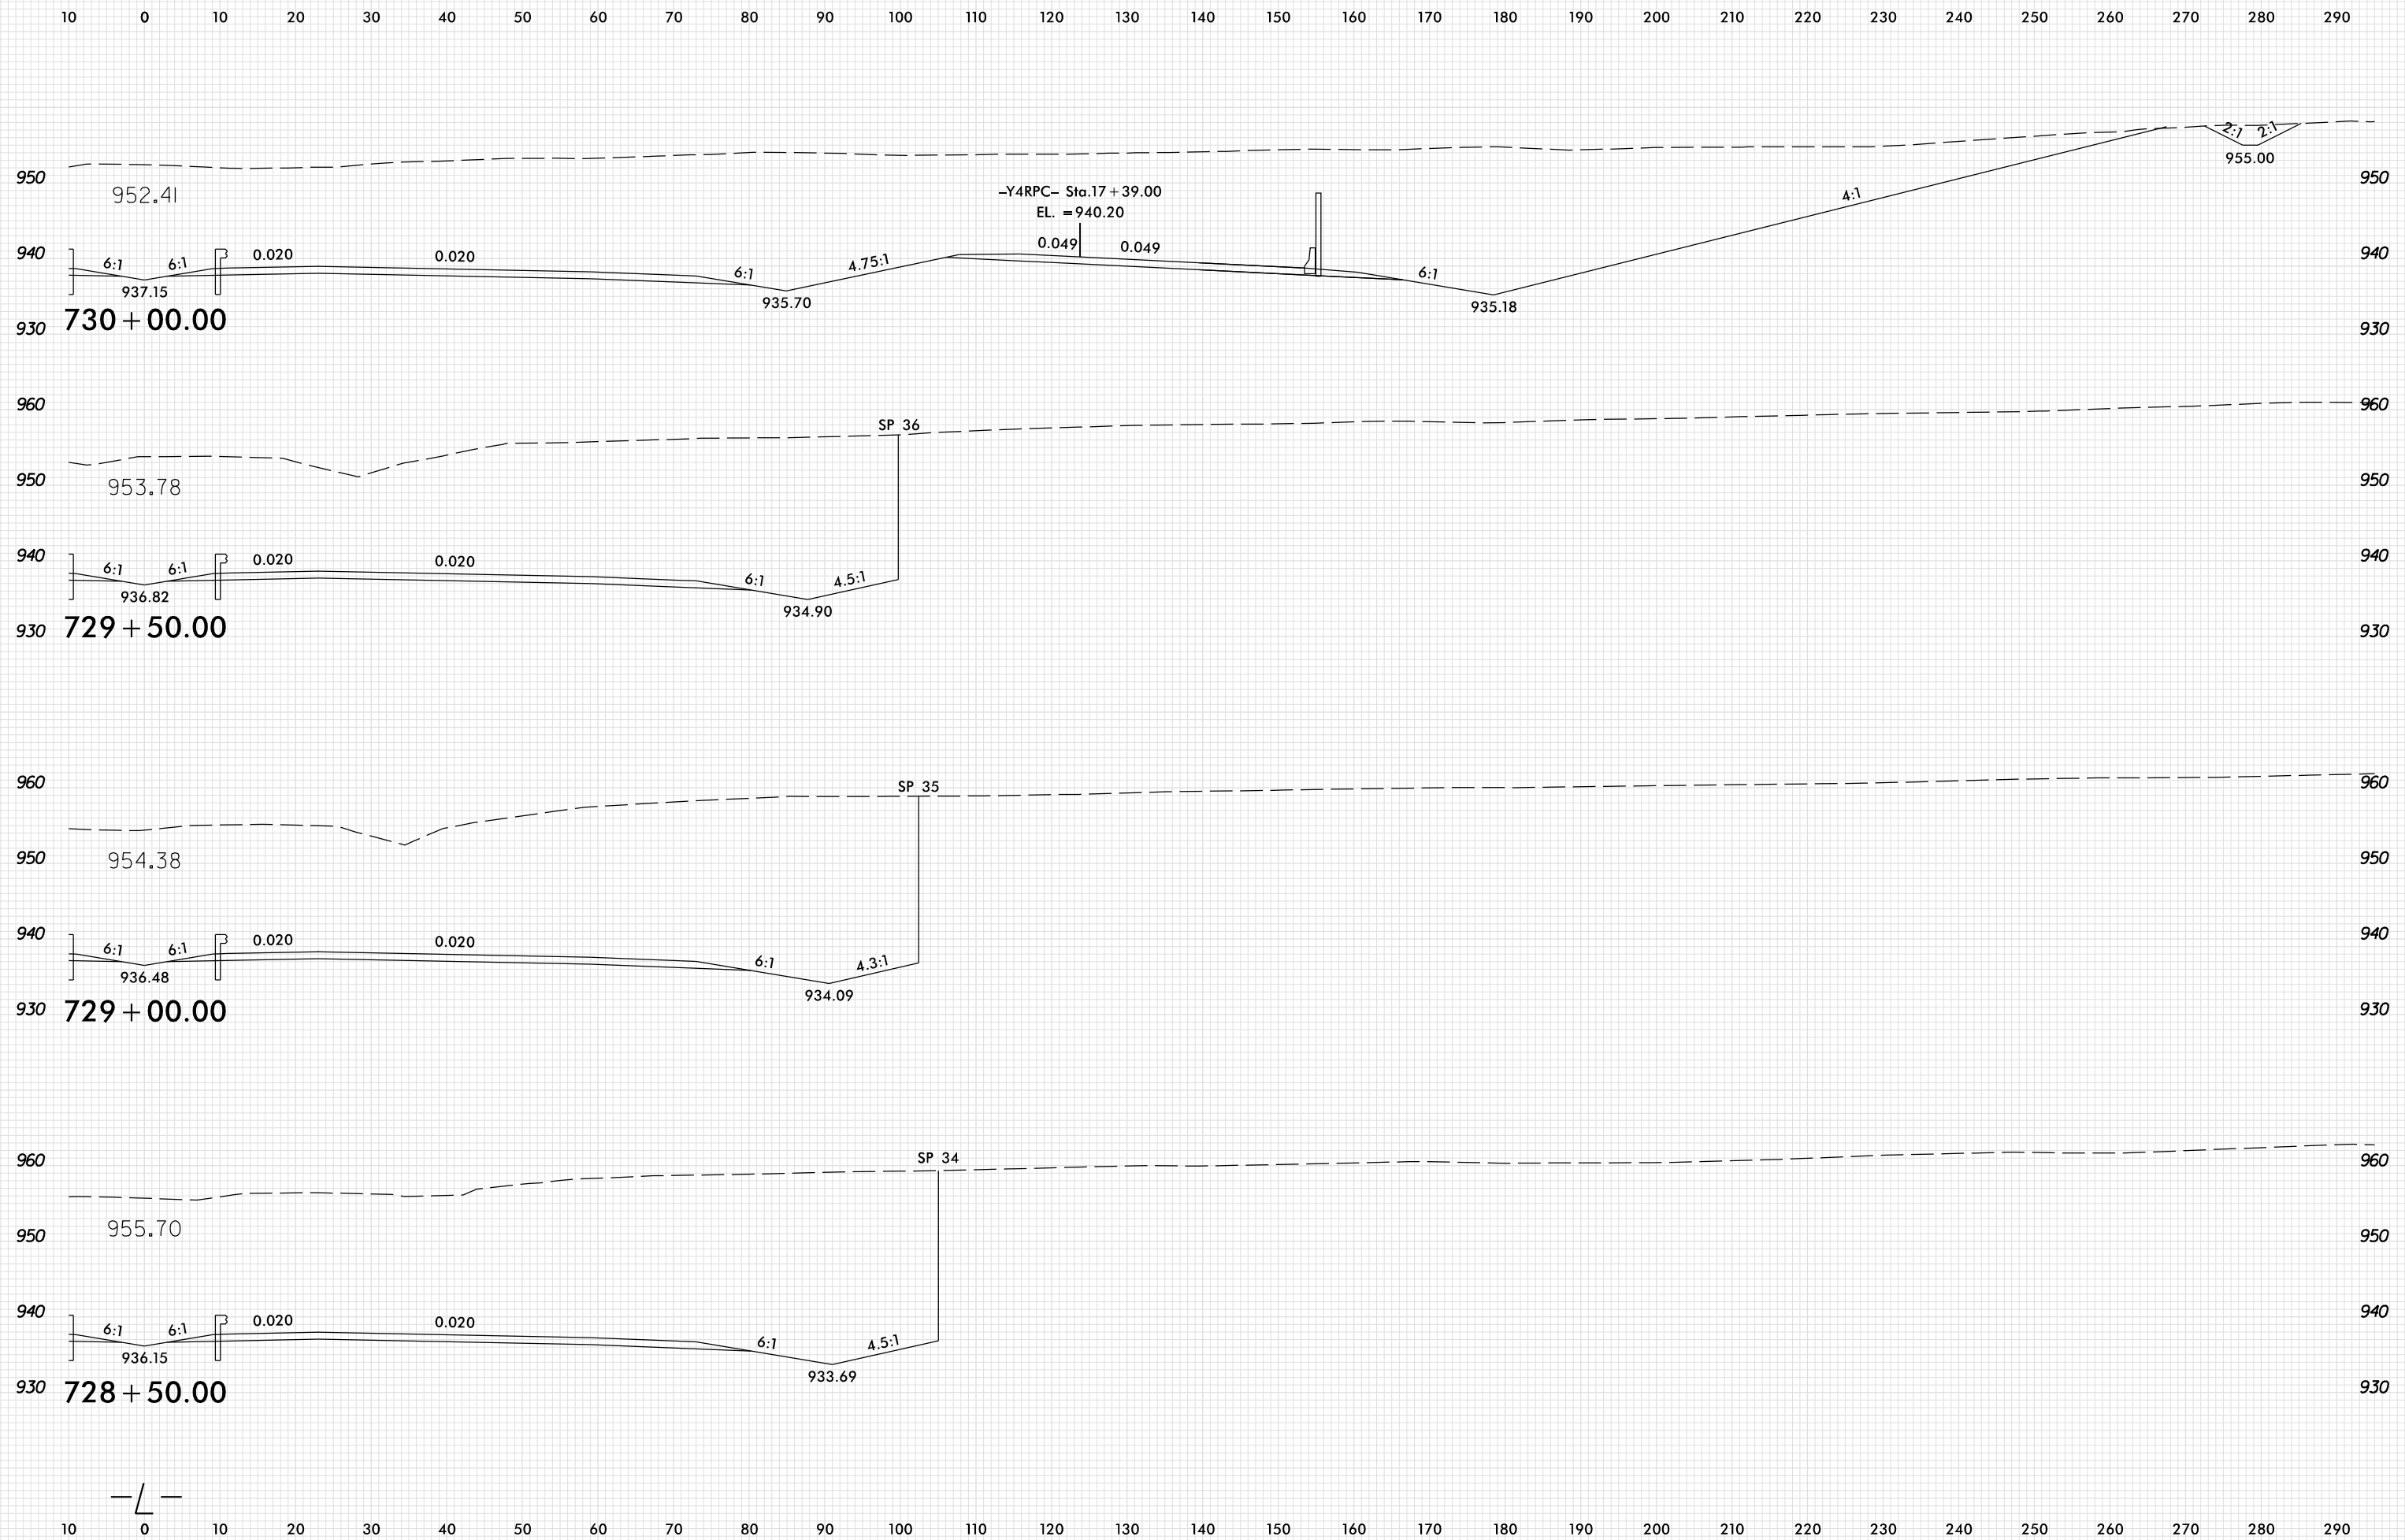

8/23/99

PLOT DRIVER: NCDOT_pdf_color_eng_100.plt
 USER: SPEREIRA
 DATE: 6/10/2021
 TIME: 2:17:49 PM
 FILE: \