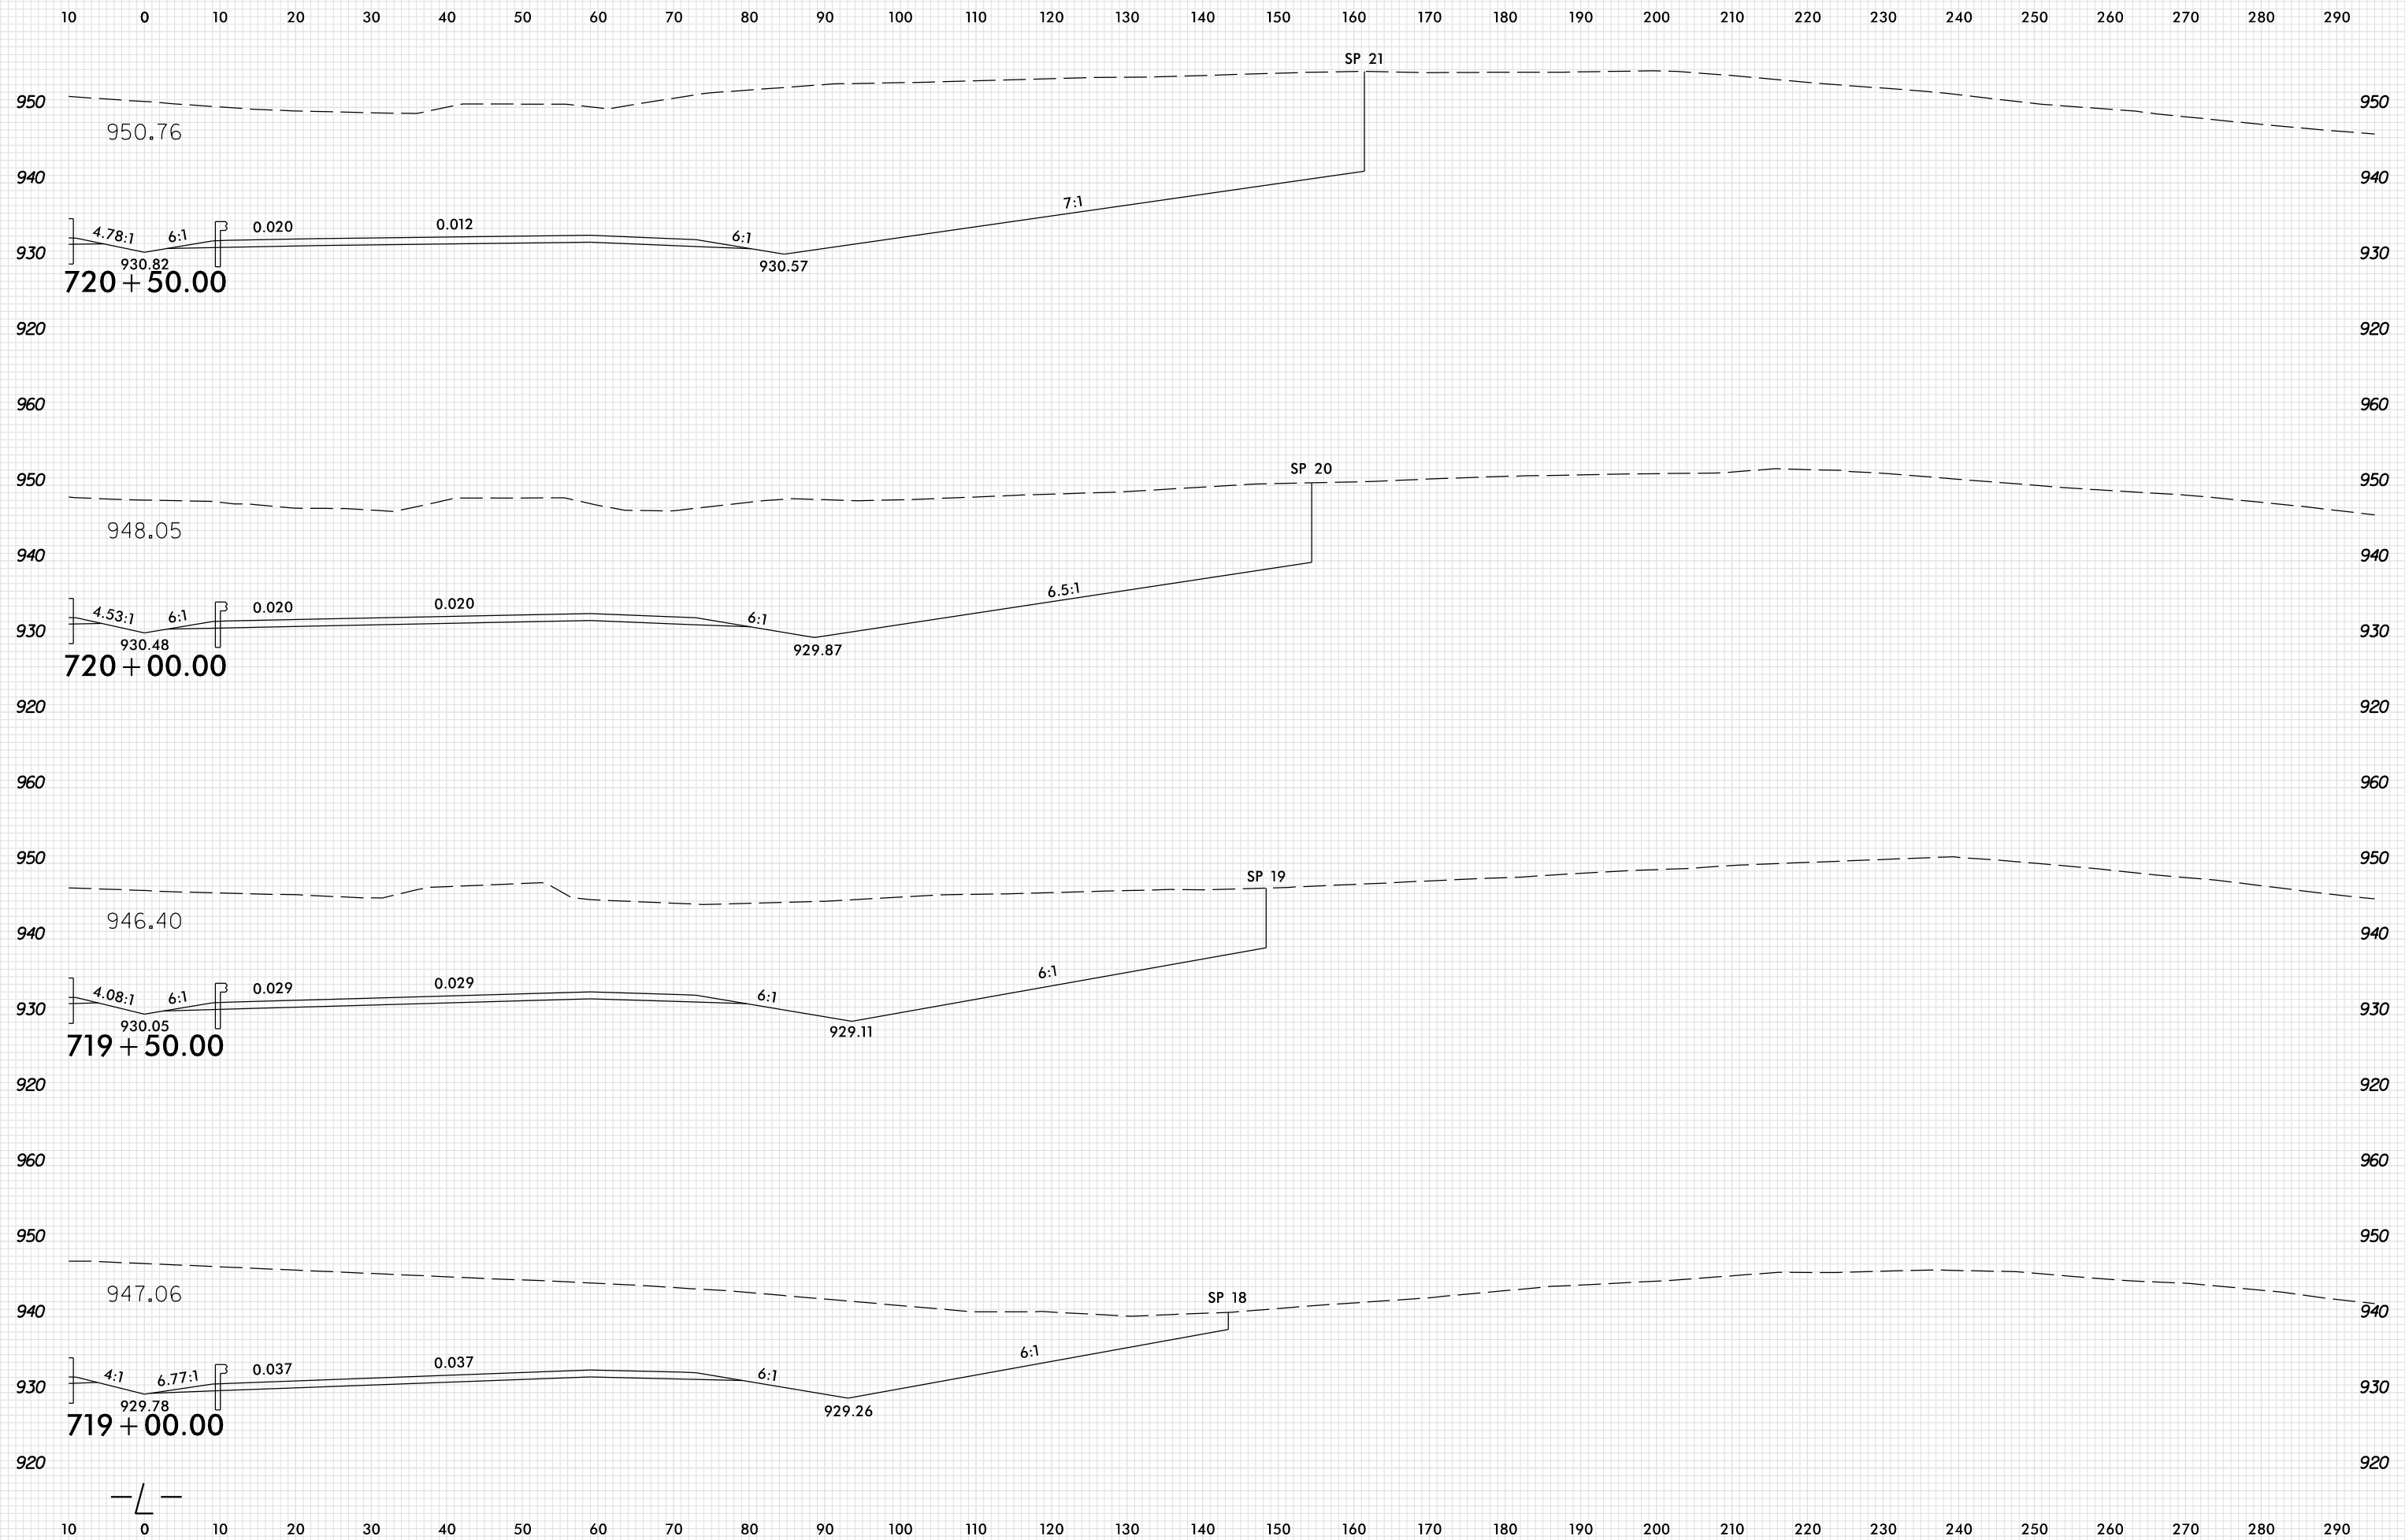

8/23/99

PLOT DRIVER: NCD01_pdf_color_eng_100.plt
 USER: SPEREIRA
 DATE: 6/10/2021
 TIME: 2:17:46 PM
 FILE: \