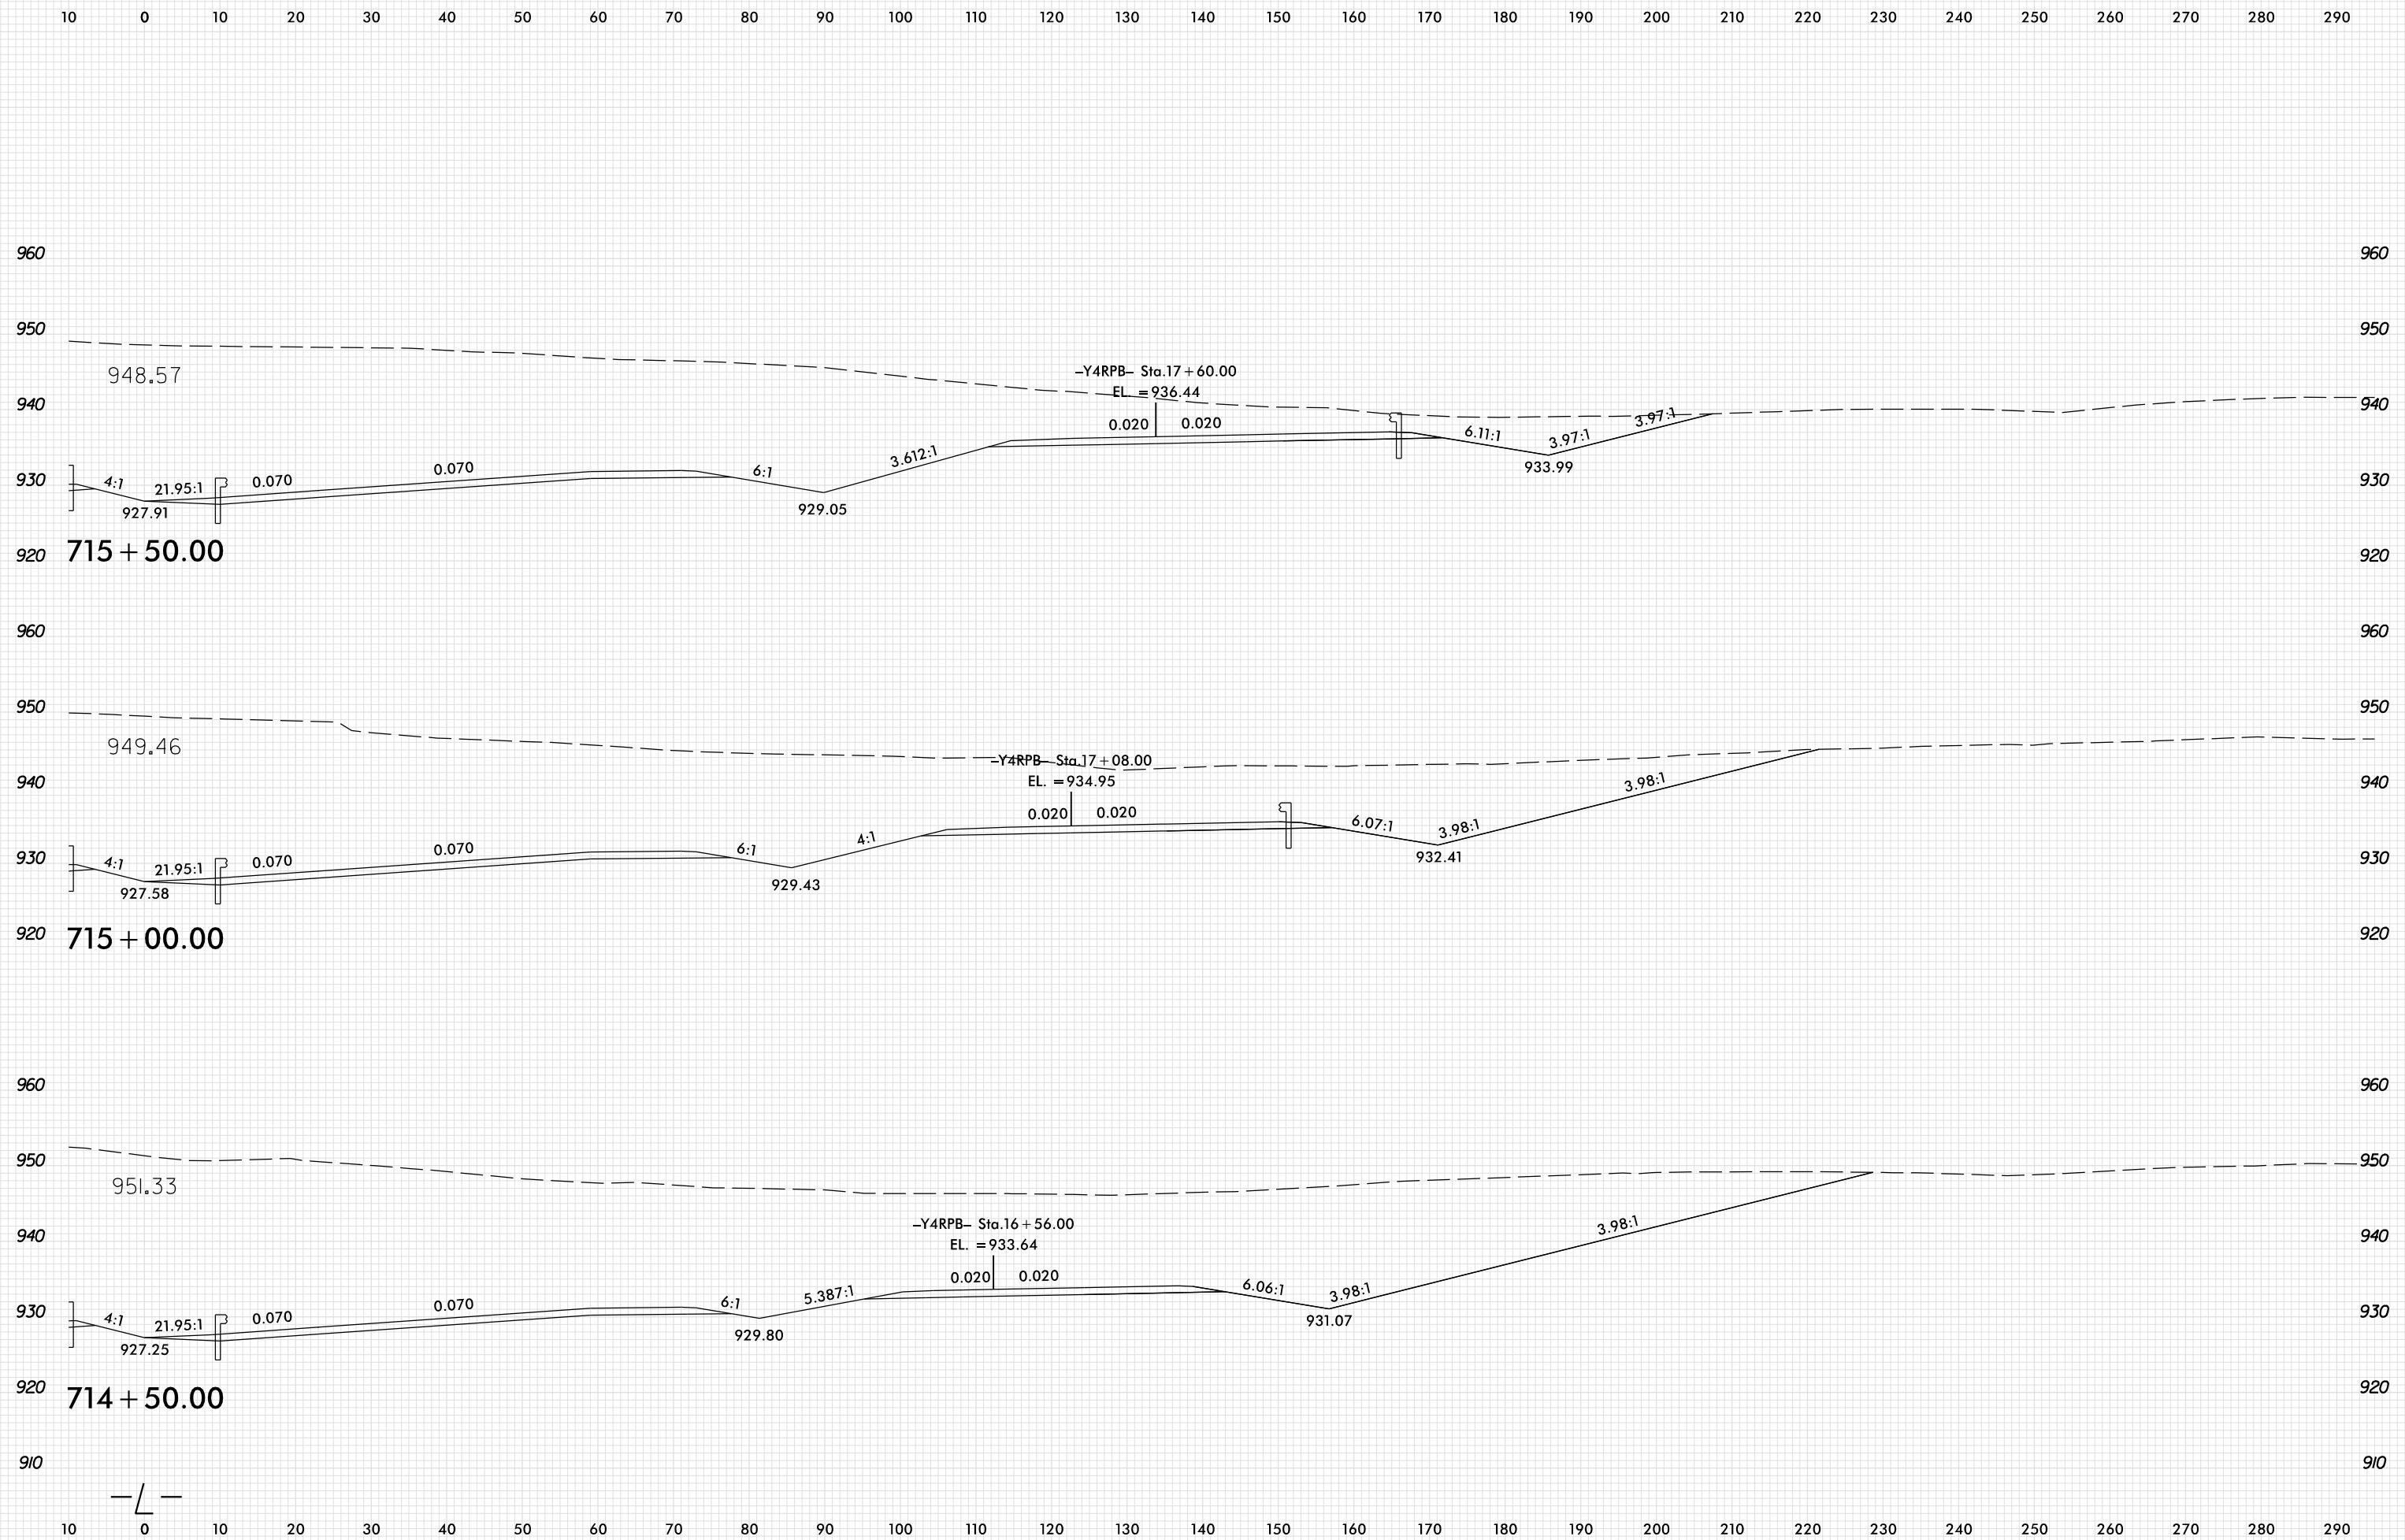

8/23/99

PLOT DRIVER: NCDOT_pdf_color_eng_100.plt
 USER: SPEREIRA
 DATE: 6/10/2021
 TIME: 2:17:44 PM
 FILE: \