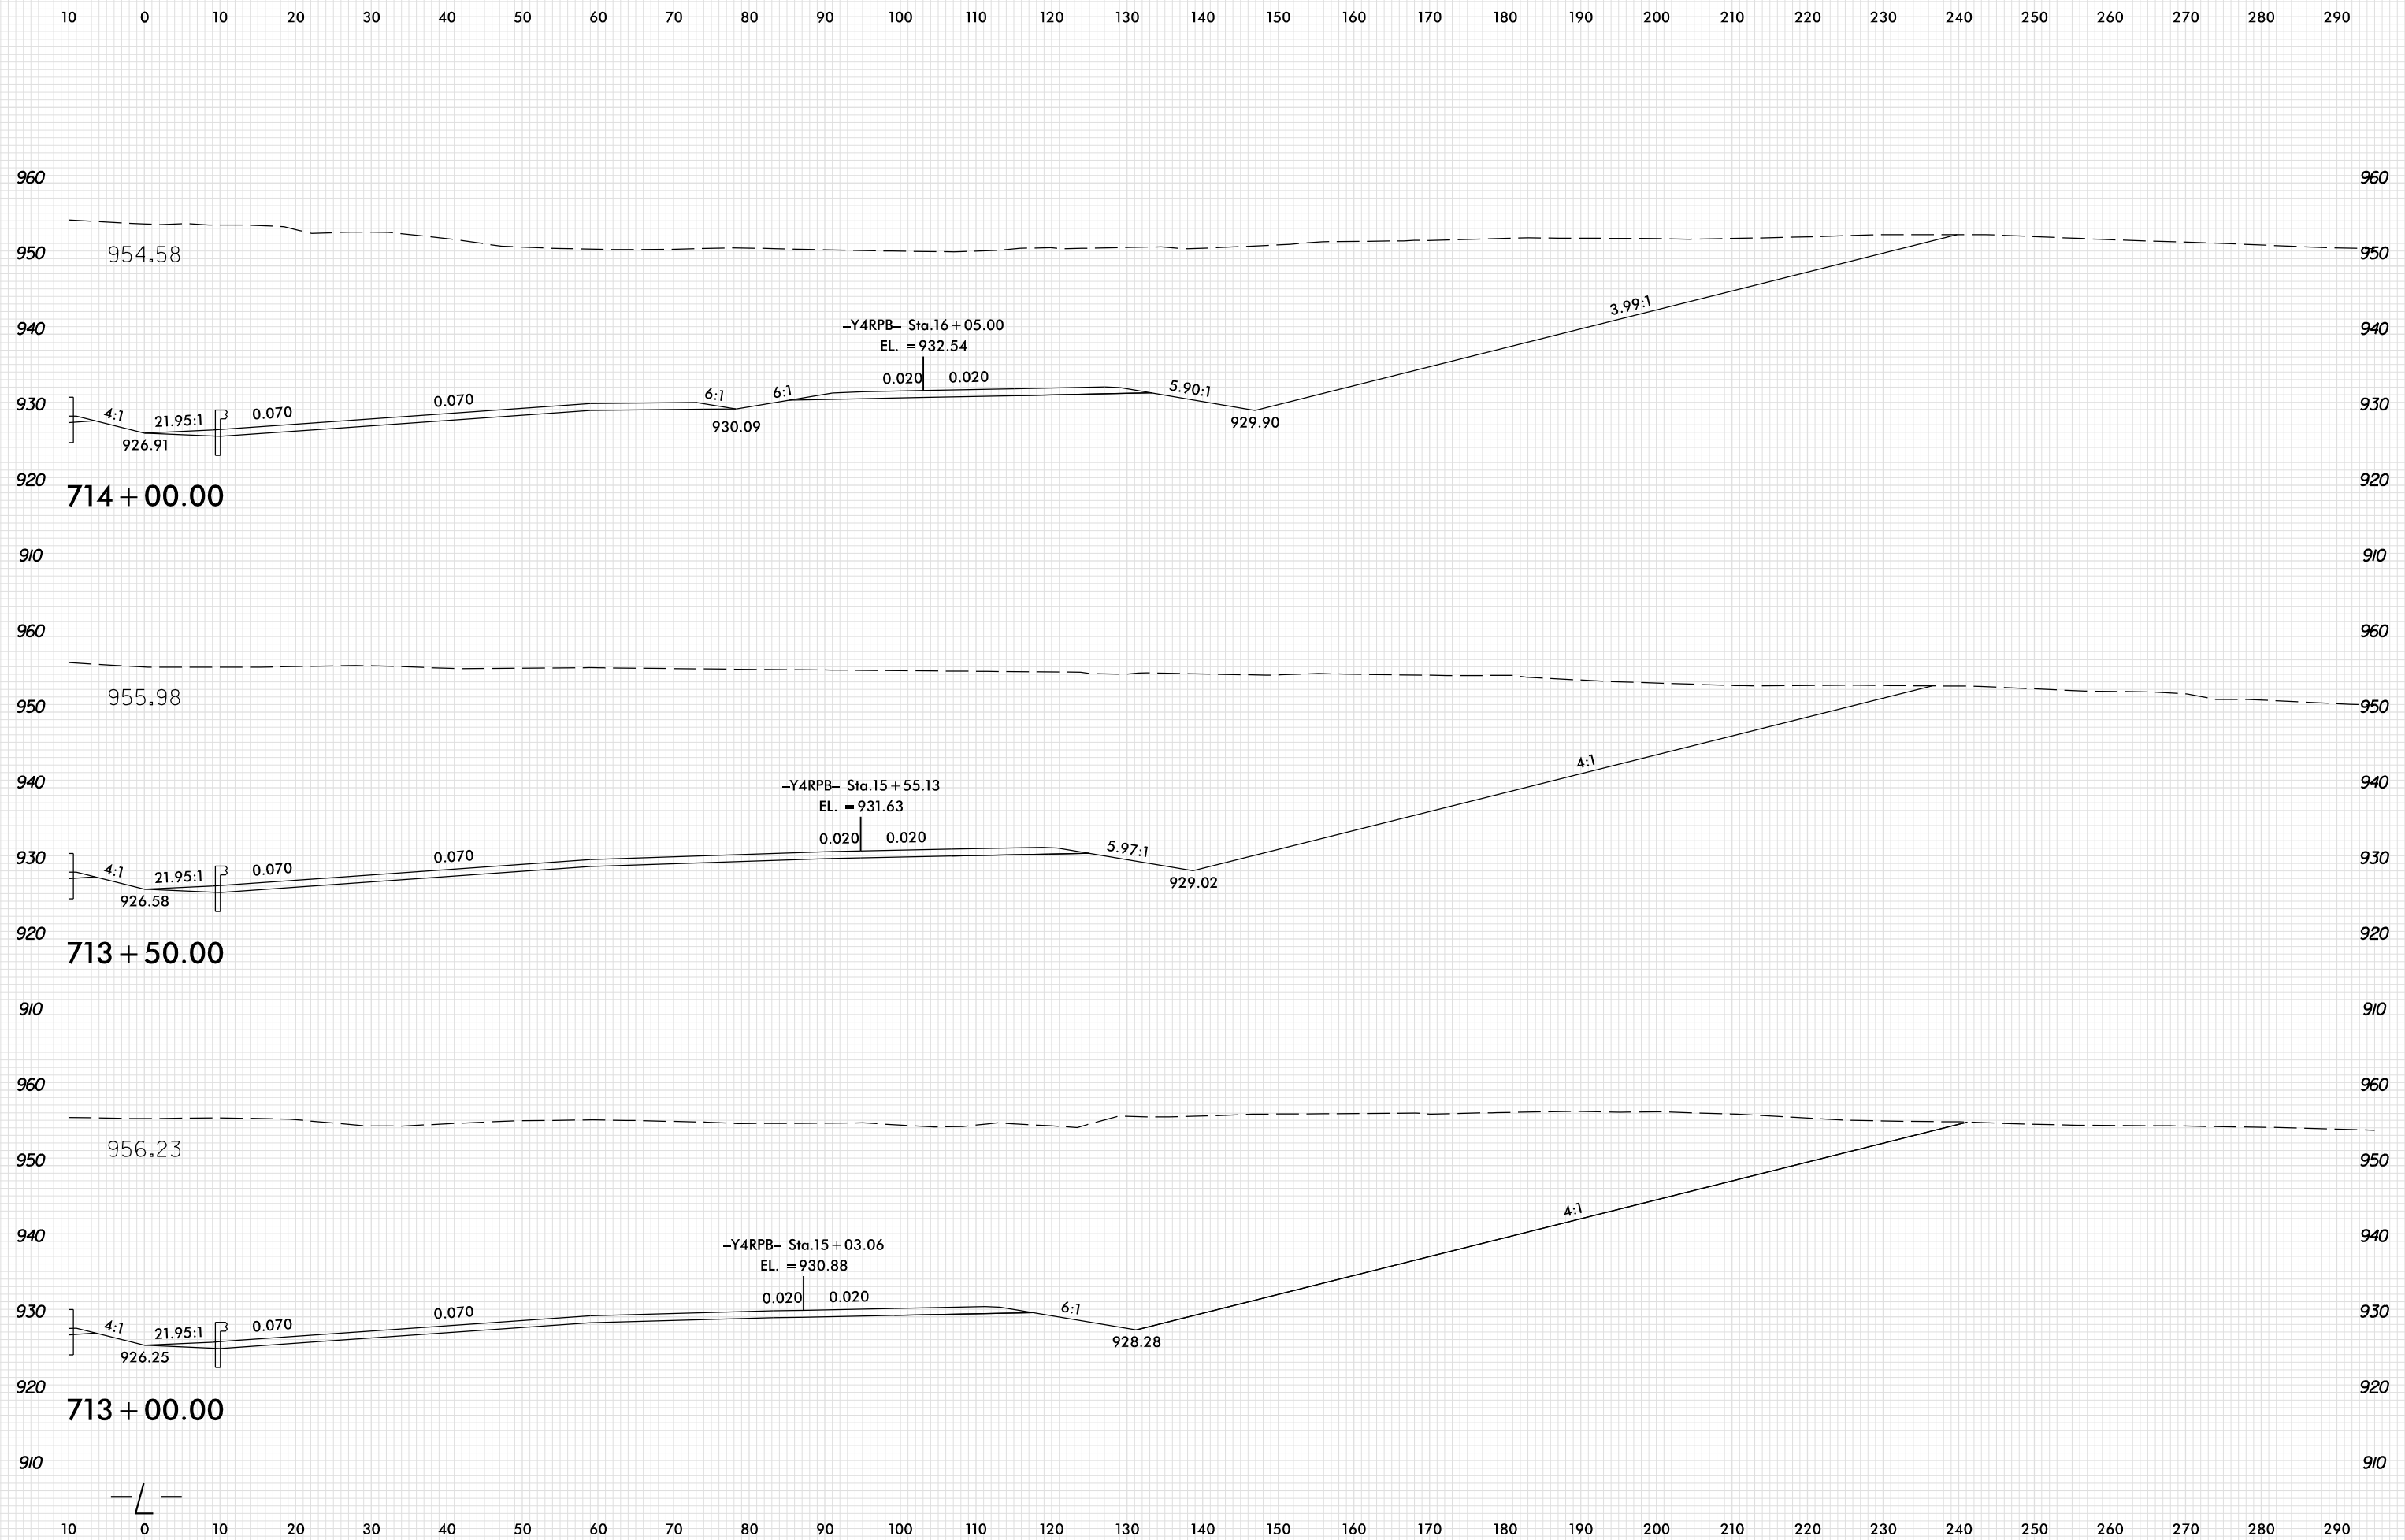

8/23/99

PLOT DRIVER: NCDOT_pdf_color_eng_100.plt
 USER: SPEREIRA
 DATE: 6/10/2021
 TIME: 2:17:43 PM
 FILE: \