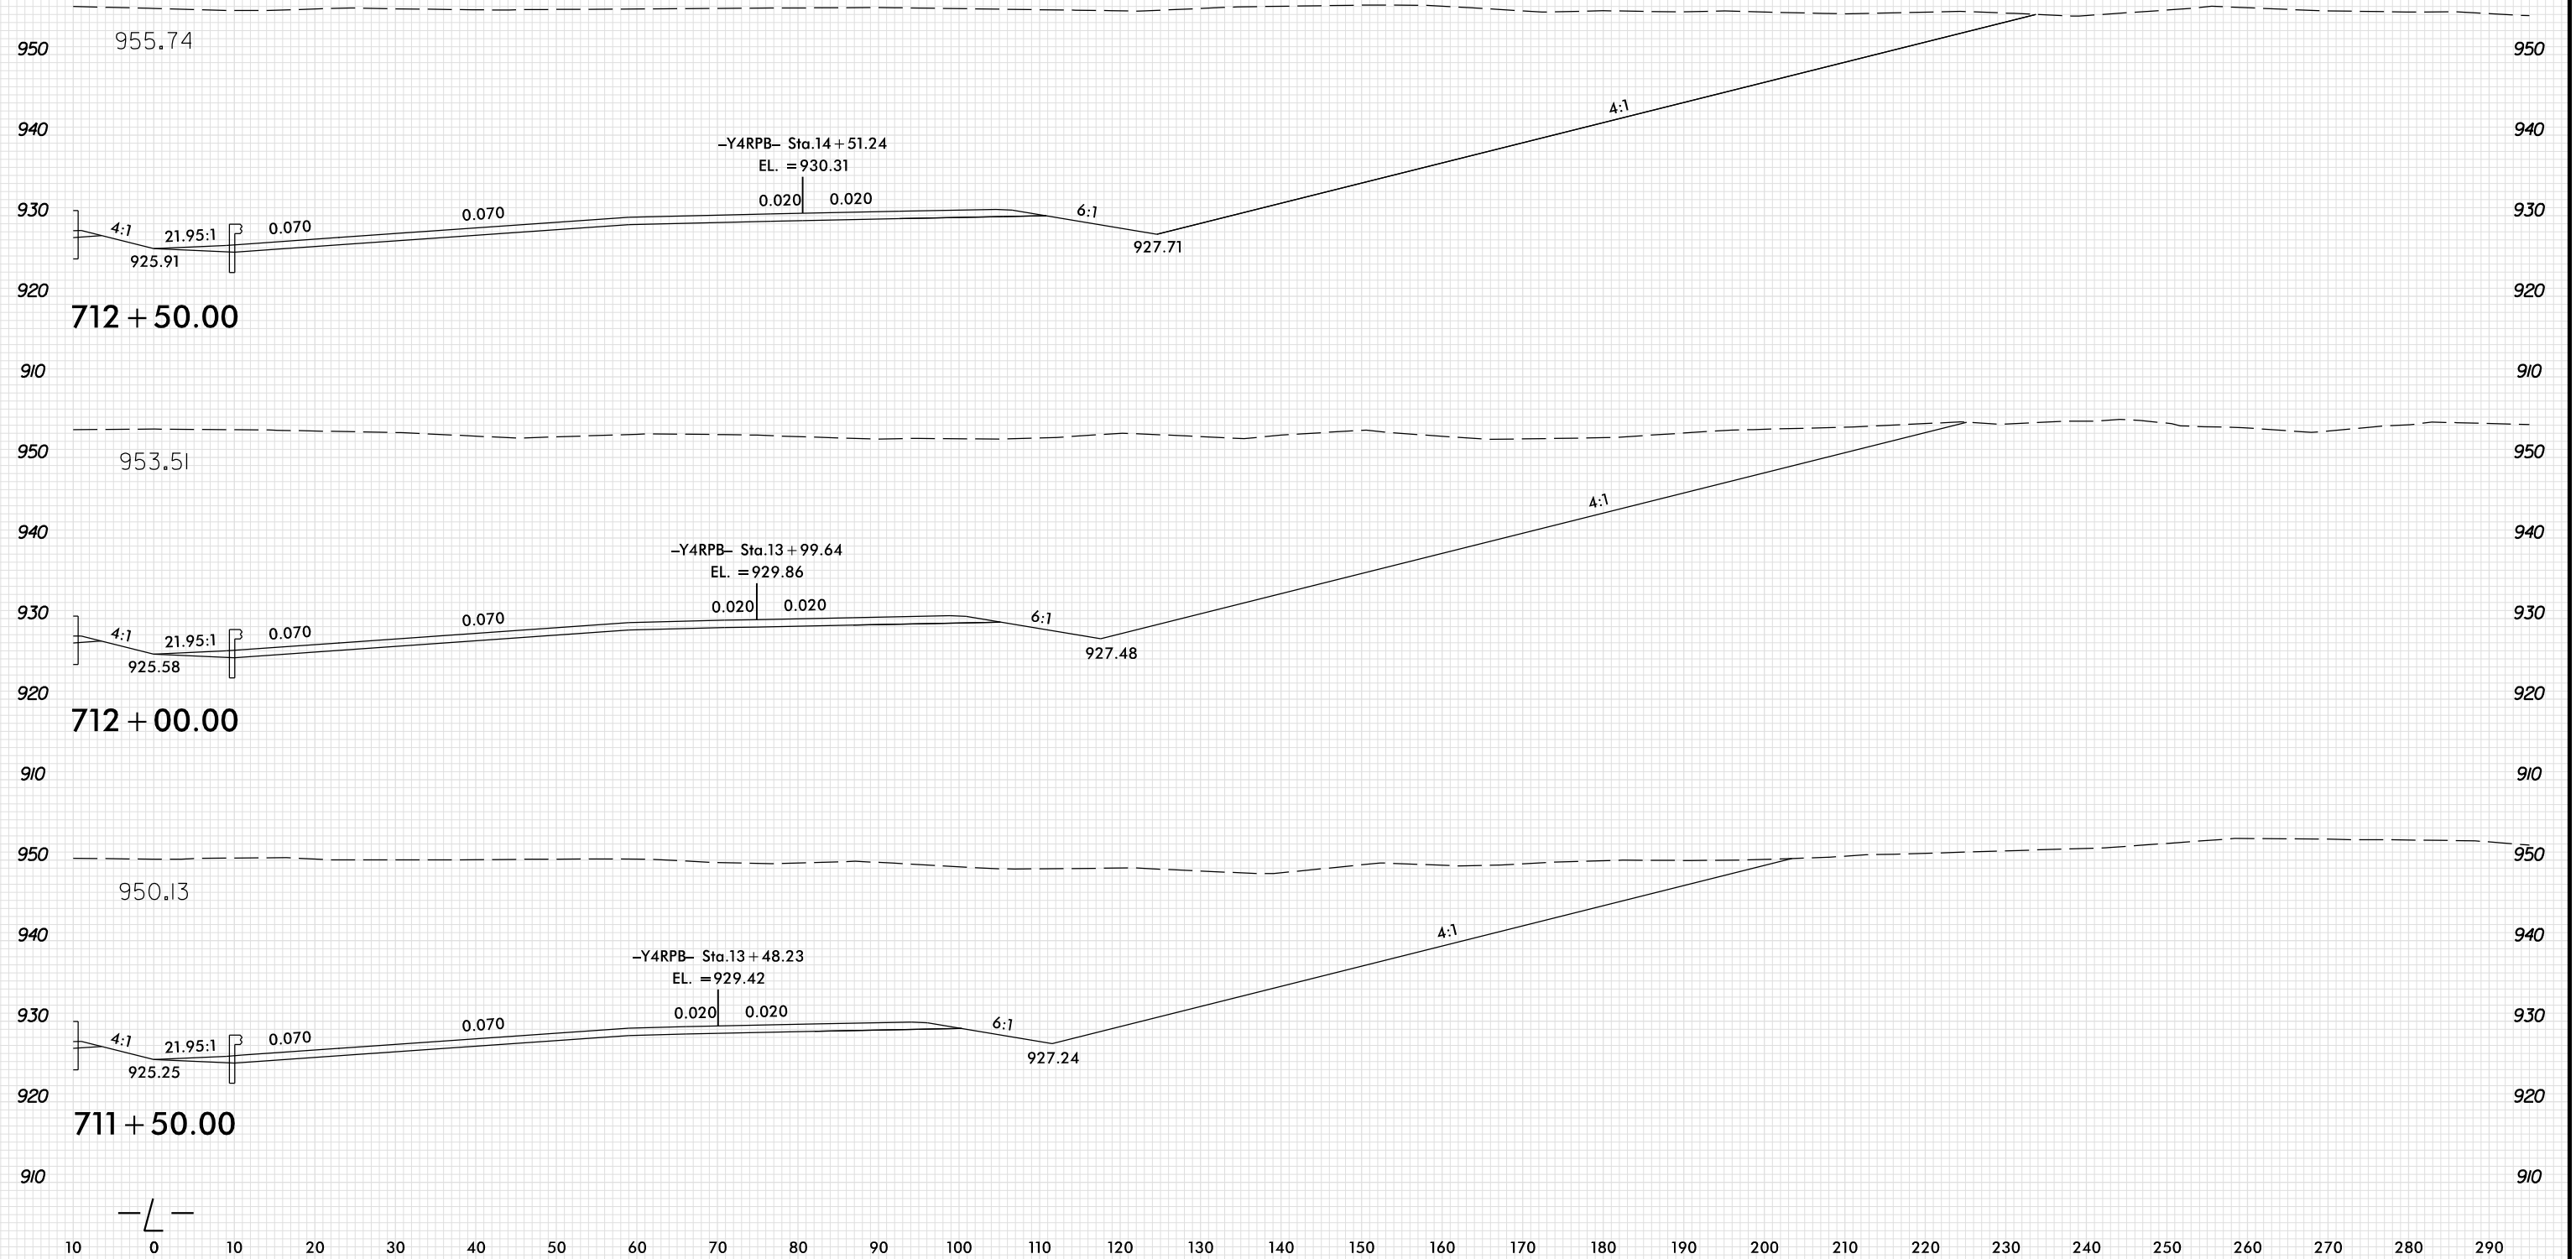

8/23/99

10 0 10 20 30 40 50 60 70 80 90 100 110 120 130 140 150 160 170 180 190 200 210 220 230 240 250 260 270 280 290

PLOT DRIVER: NCDOT\_pdf\_color\_eng\_100.plt  
USER: SPEREIRA  
DATE: 6/10/2021  
TIME: 2:17:43 PM  
FILE: \