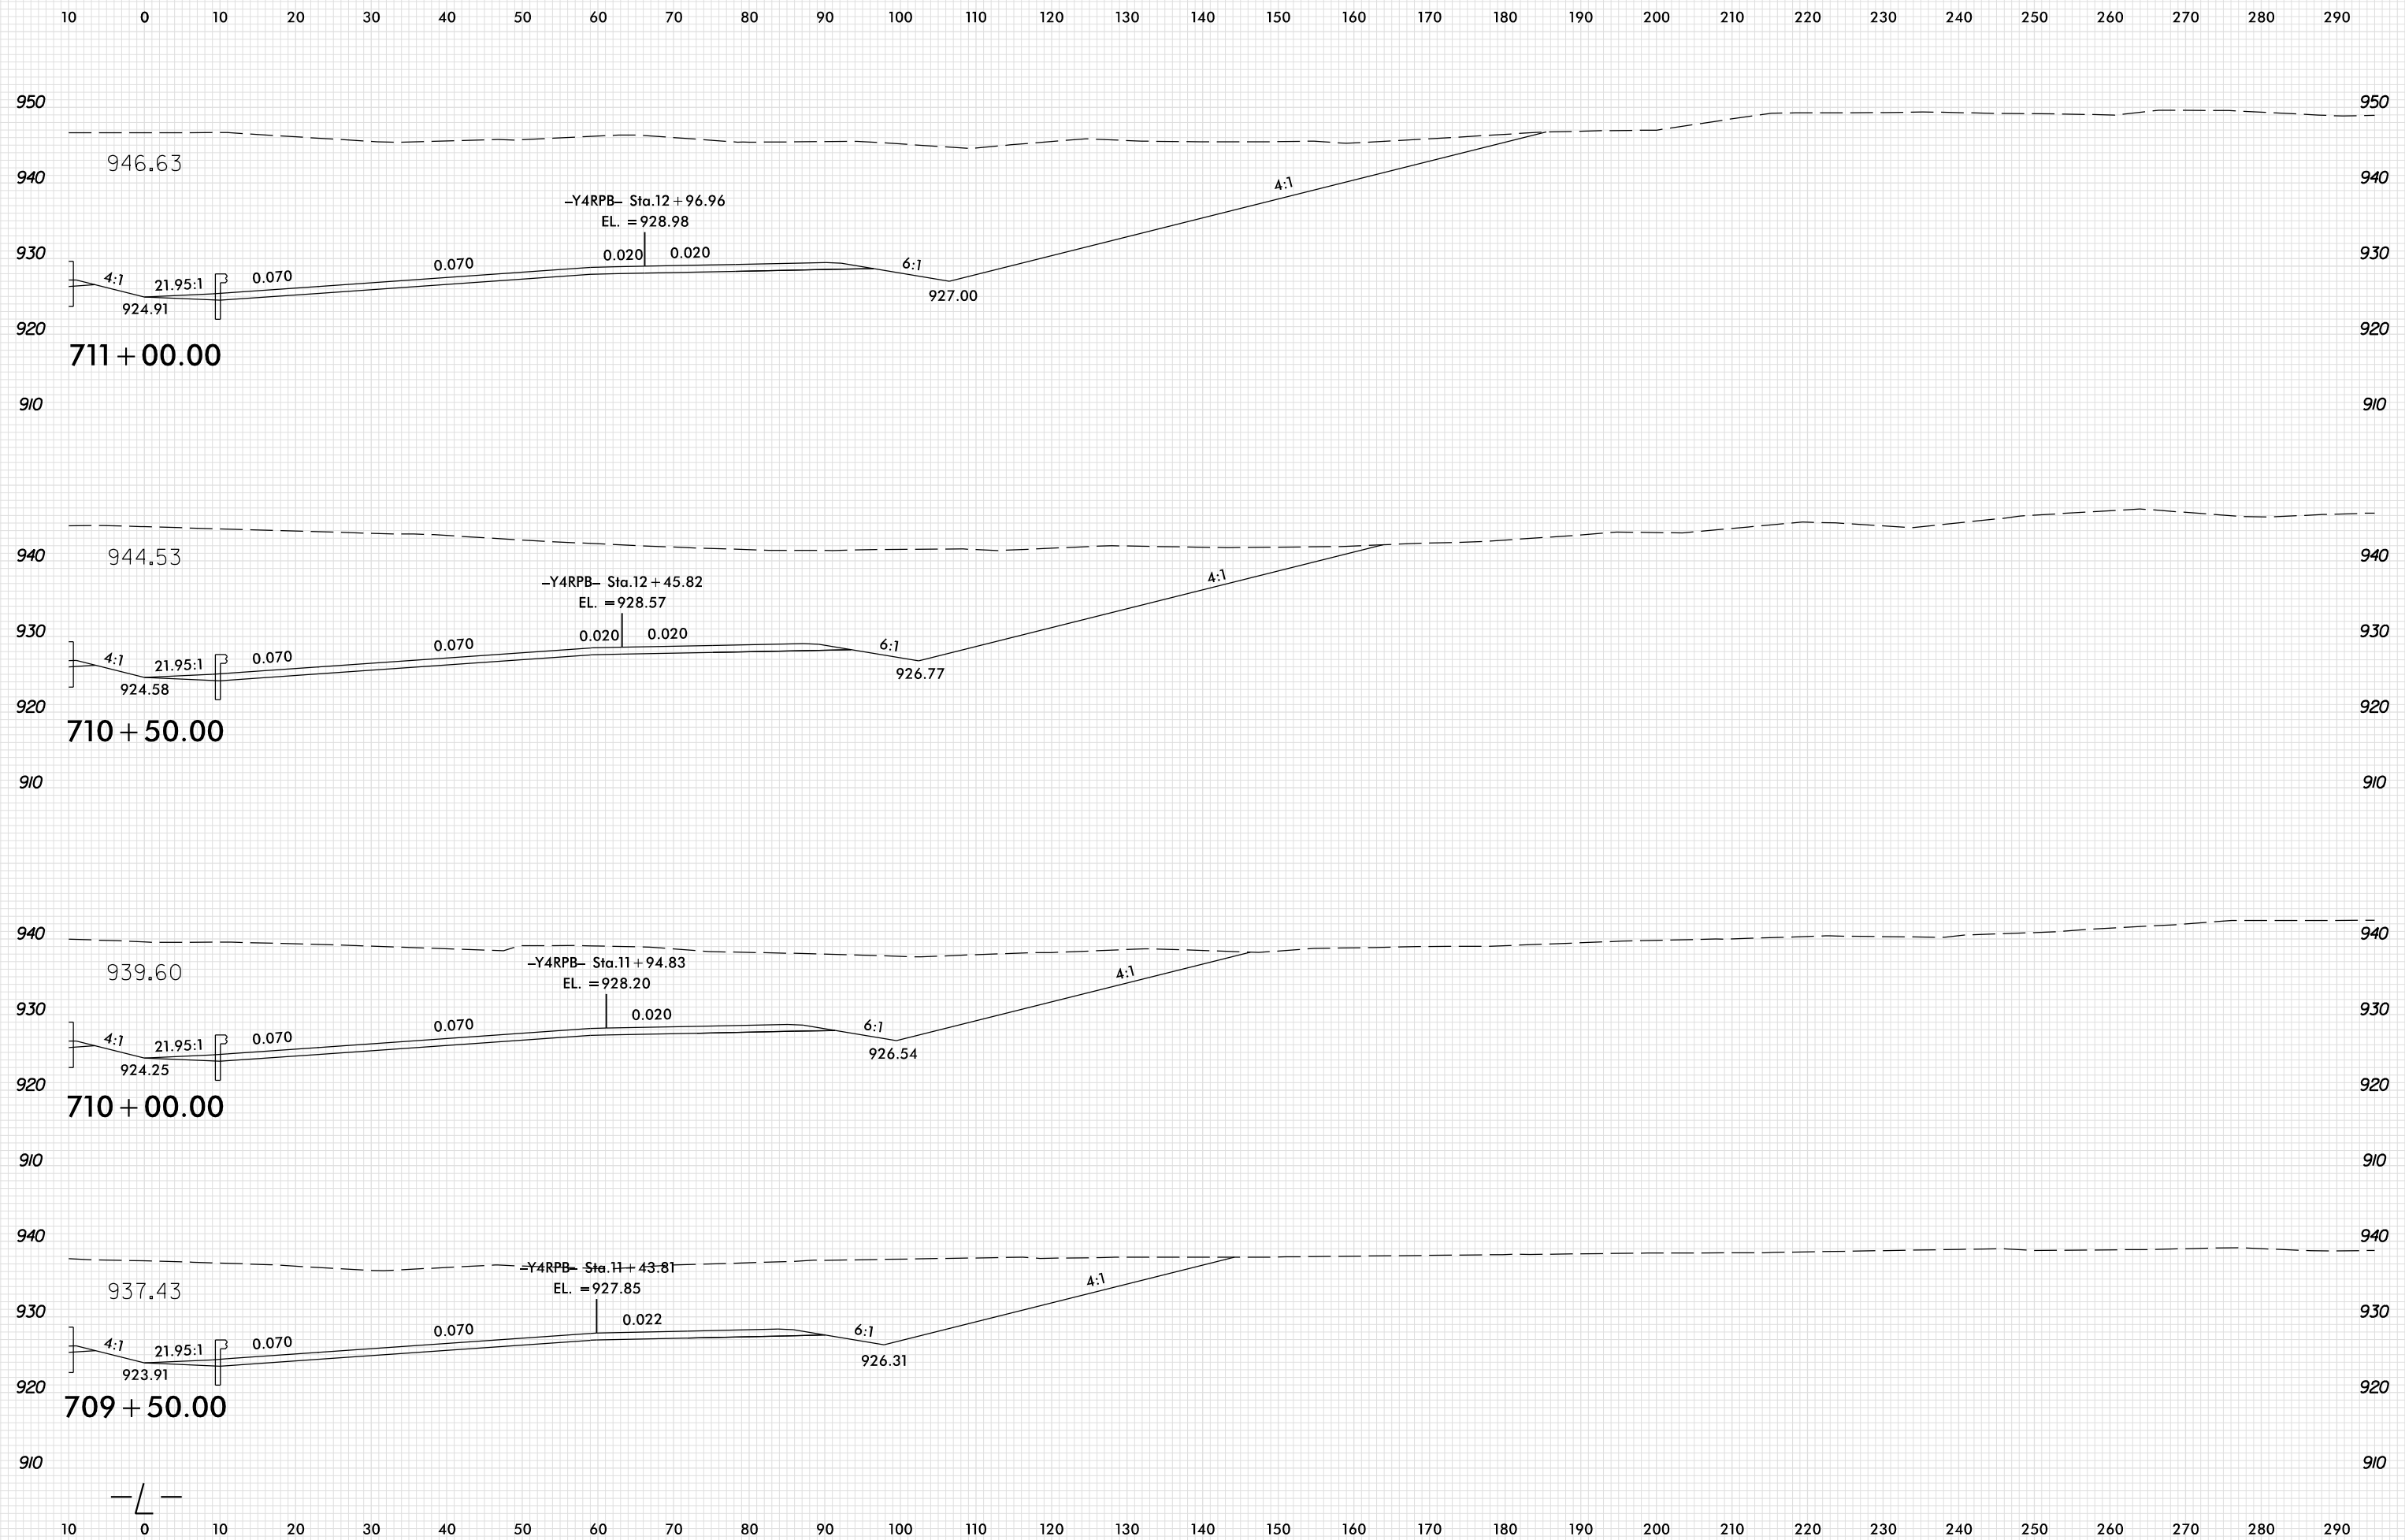

8/23/99

PLOT DRIVER: NCDOT_pdf_color_eng_100.plt
 USER: SPEREIRA
 DATE: 6/10/2021
 TIME: 2:17:42 PM
 FILE: \