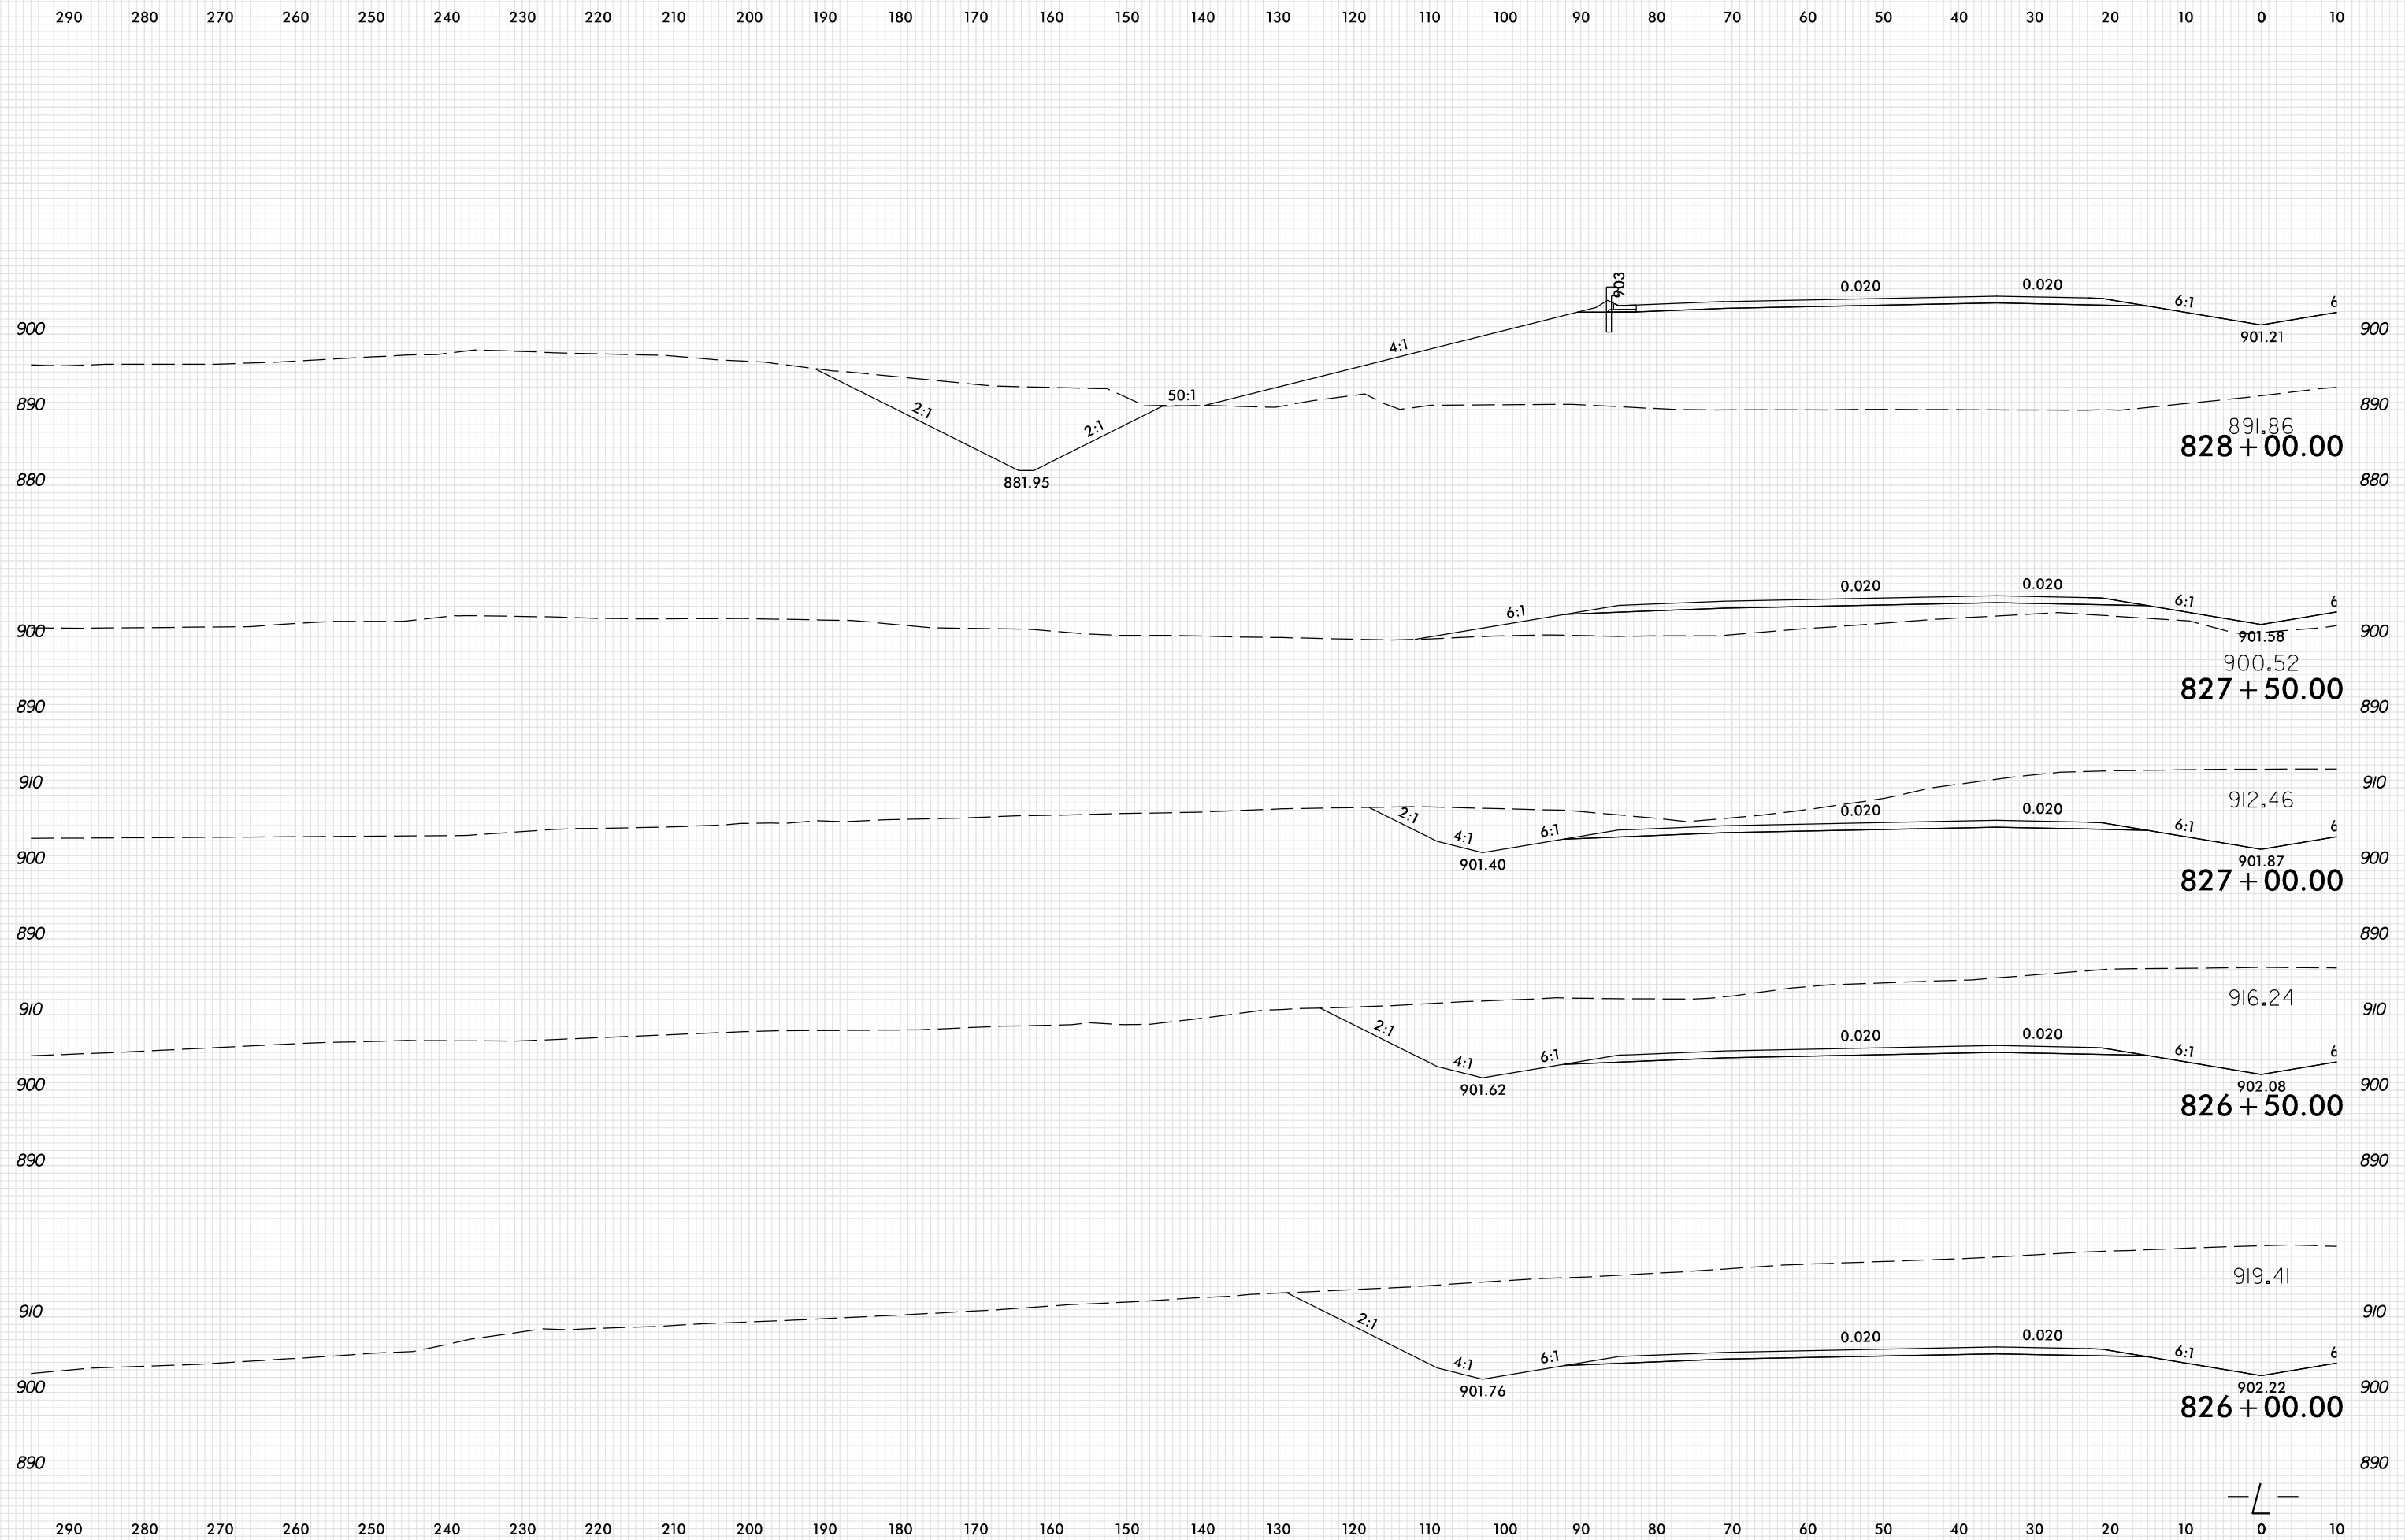

8/23/99

PLOT DRIVER: NCDOT_pdf_color_eng_100.plt
 USER: SPEREIRA
 DATE: 6/10/2021
 TIME: 2:16:36 PM
 FILE: \