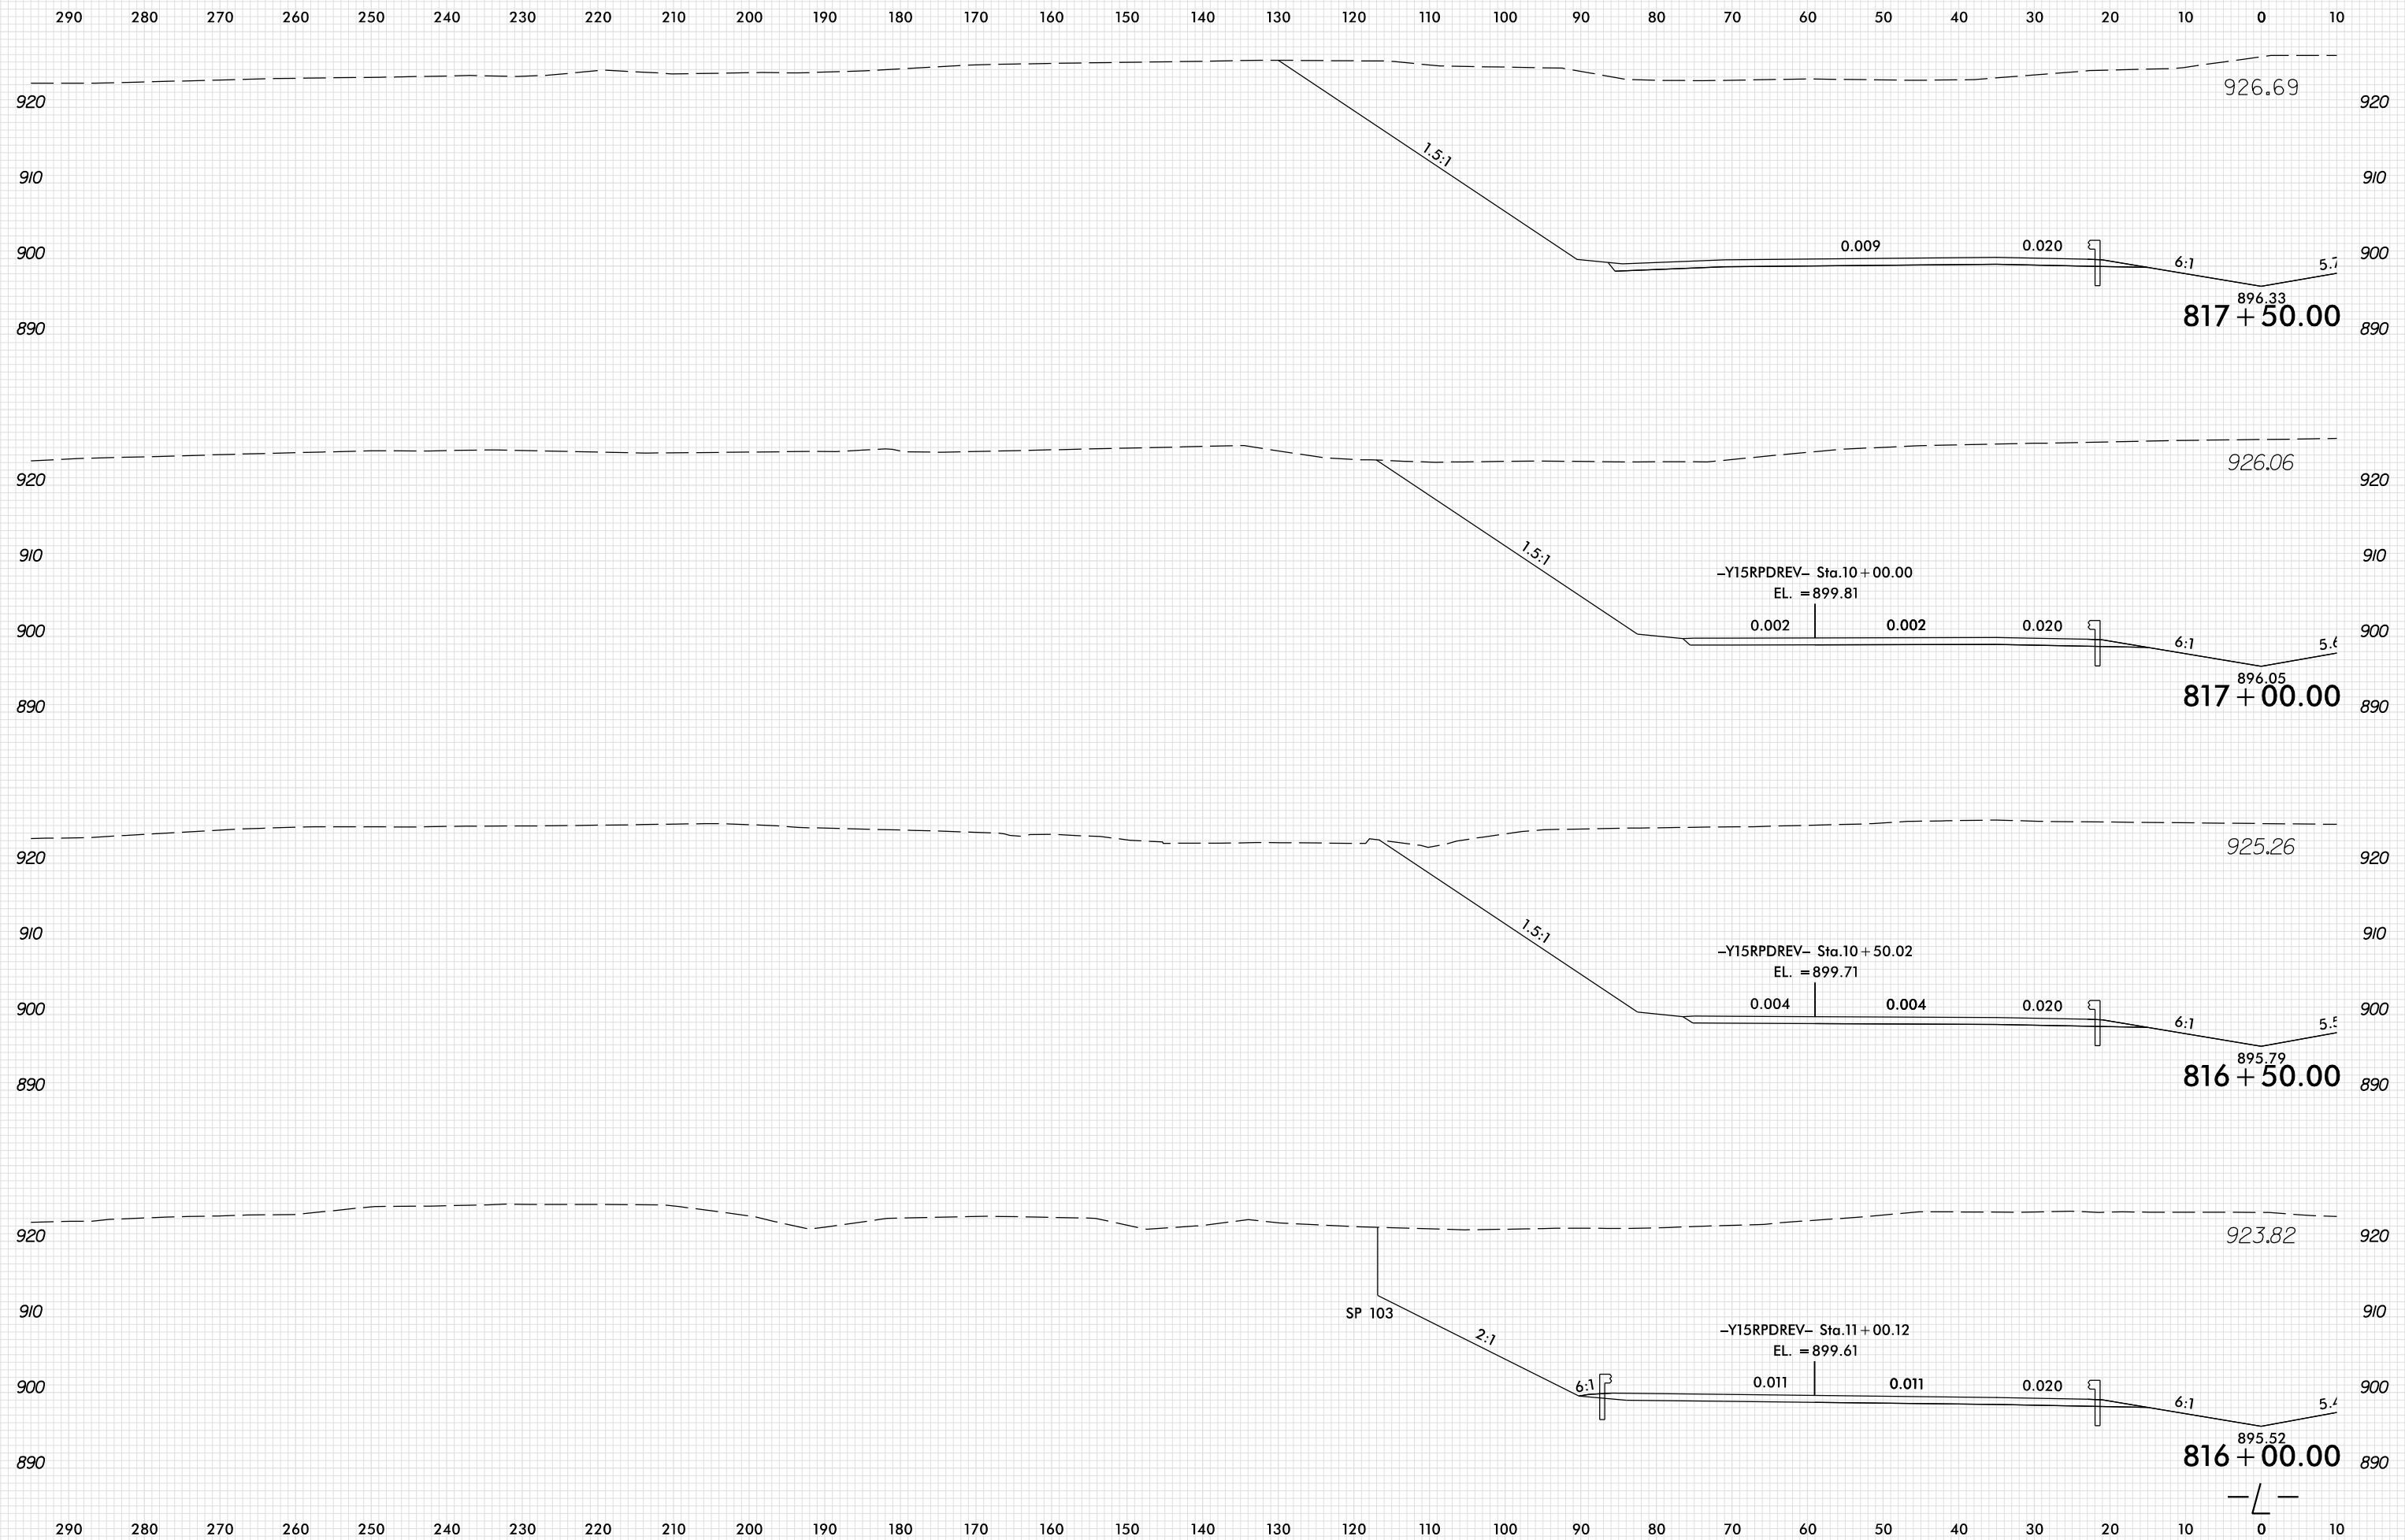

8/23/99

PLOT DRIVER: NCDOT\_pdf\_color\_eng\_100.plt  
 USER: SPEREIRA  
 DATE: 6/10/2021  
 TIME: 2:16:33 PM  
 FILE: \