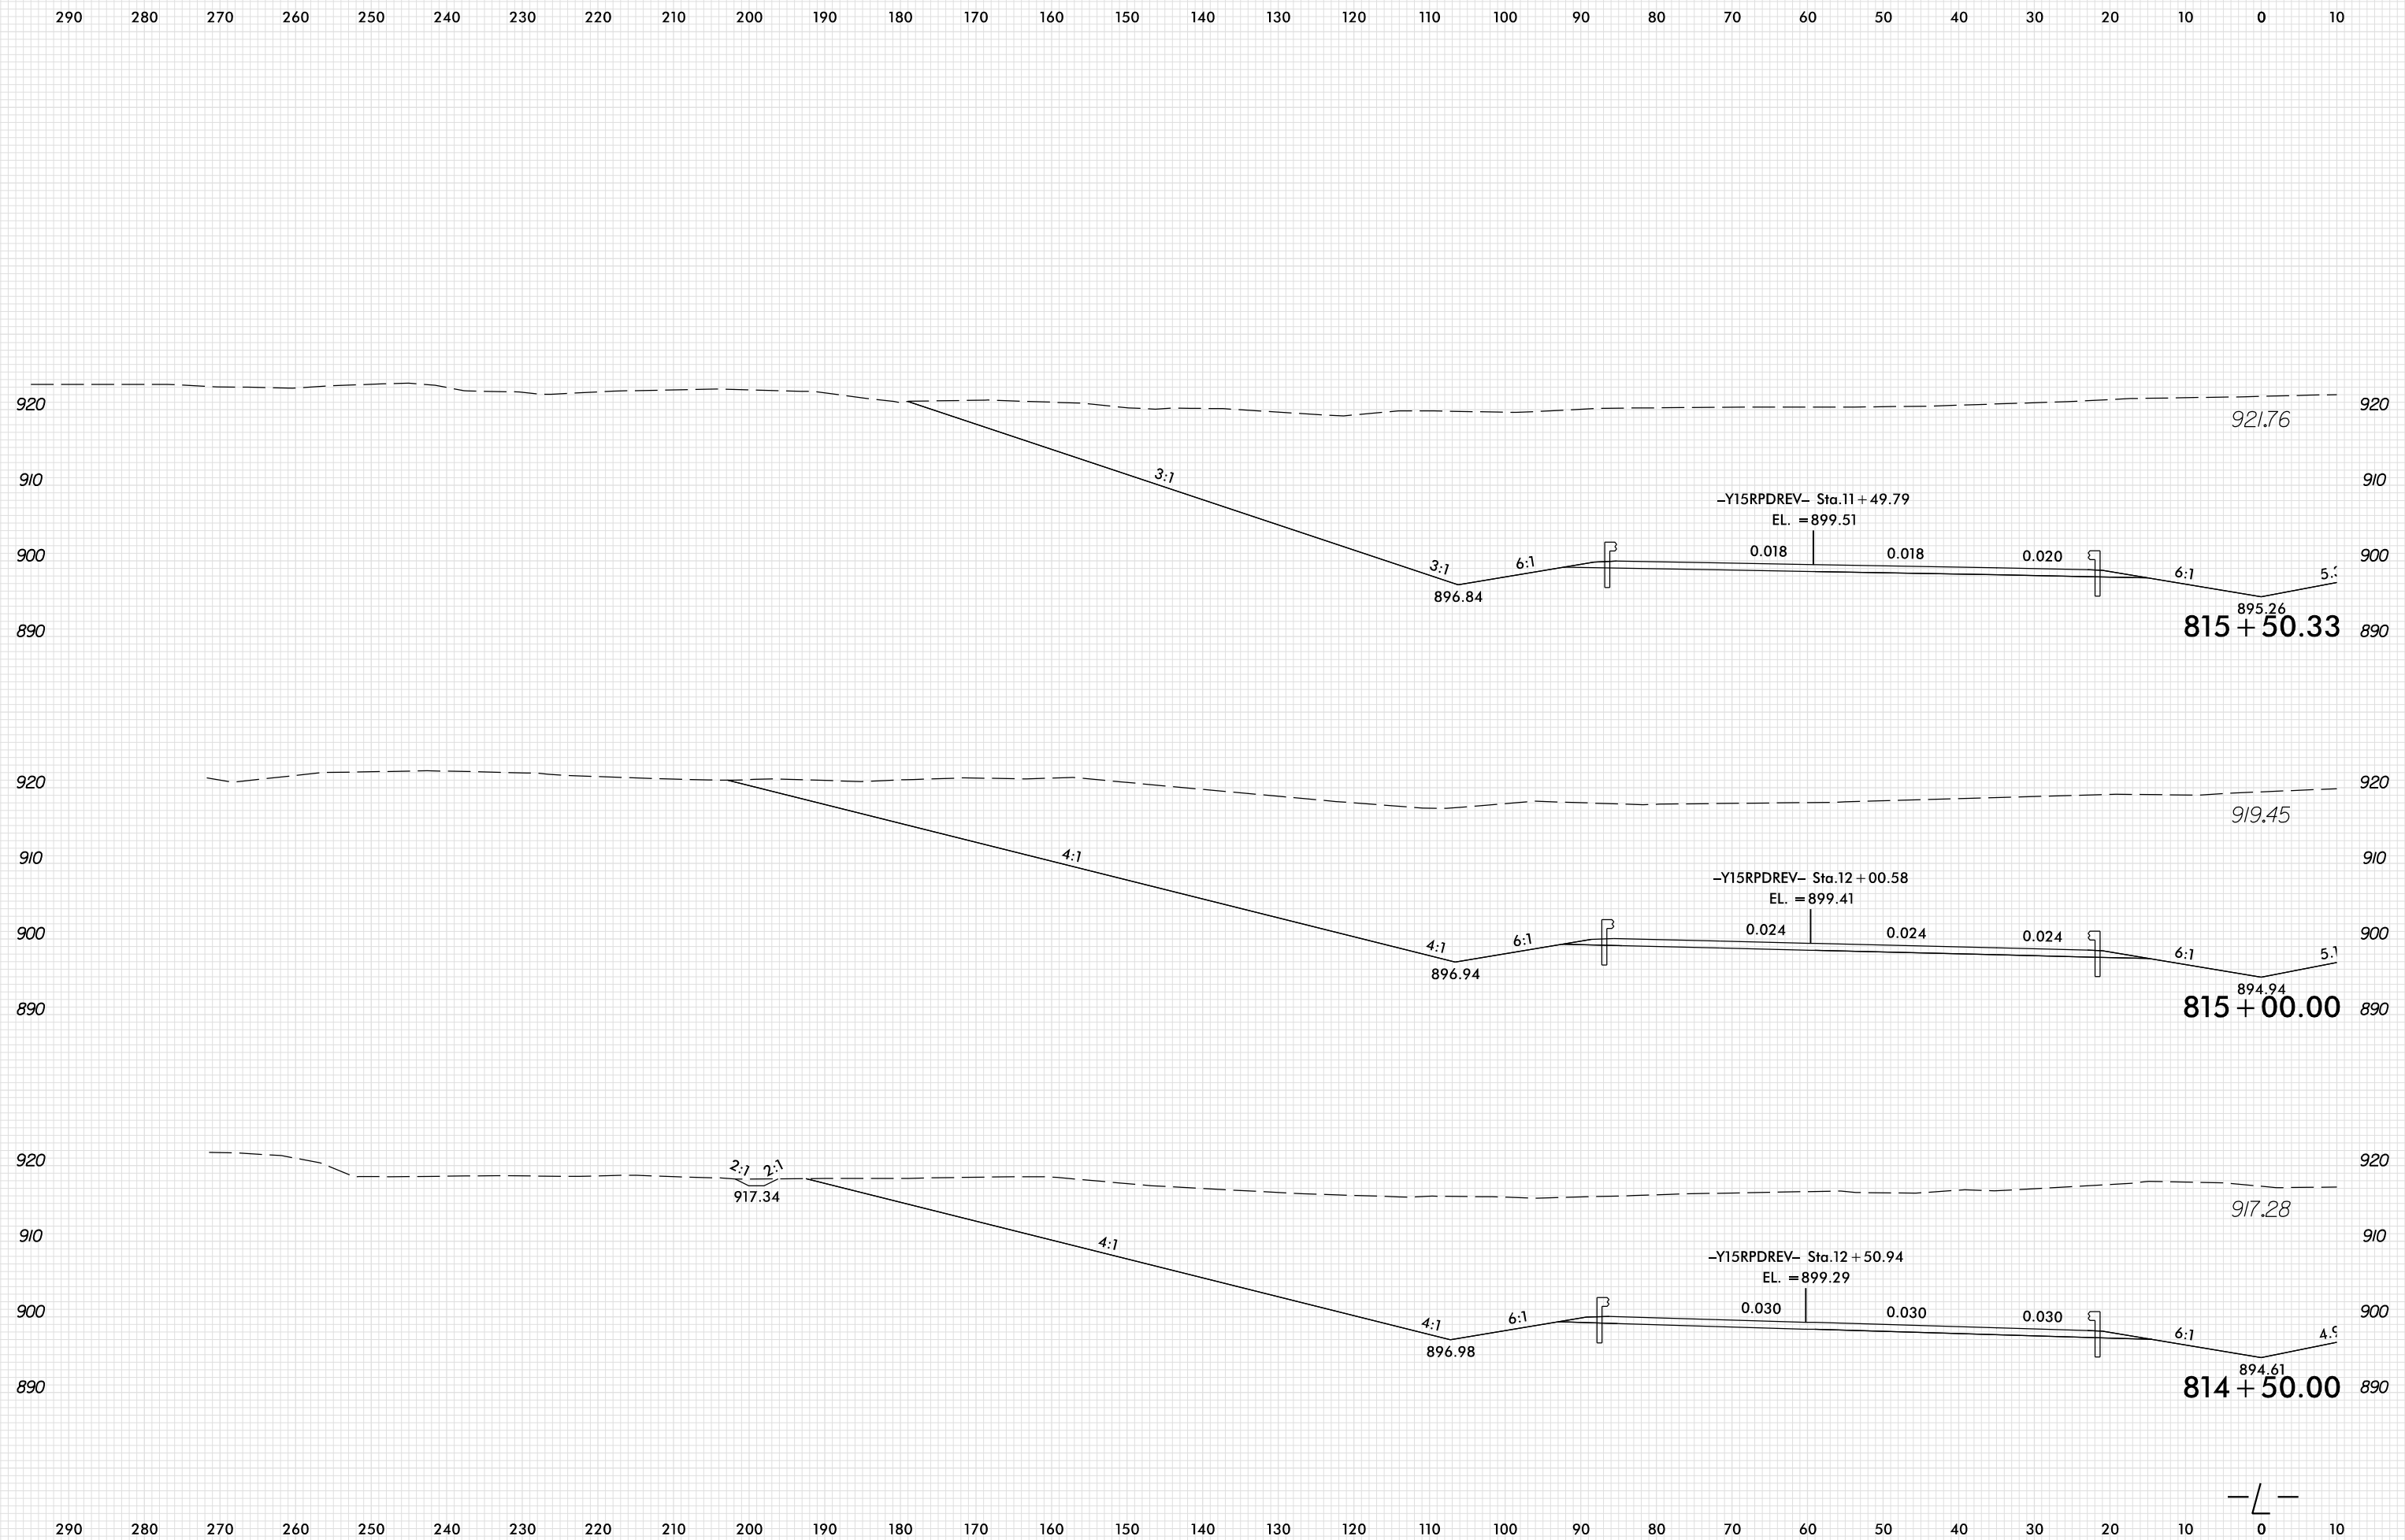

8/23/99

PLOT DRIVER: NCDOT_pdf_color_eng_100.plt
 USER: SPEREIRA
 DATE: 6/10/2021
 TIME: 2:16:32 PM
 FILE: \

—L—