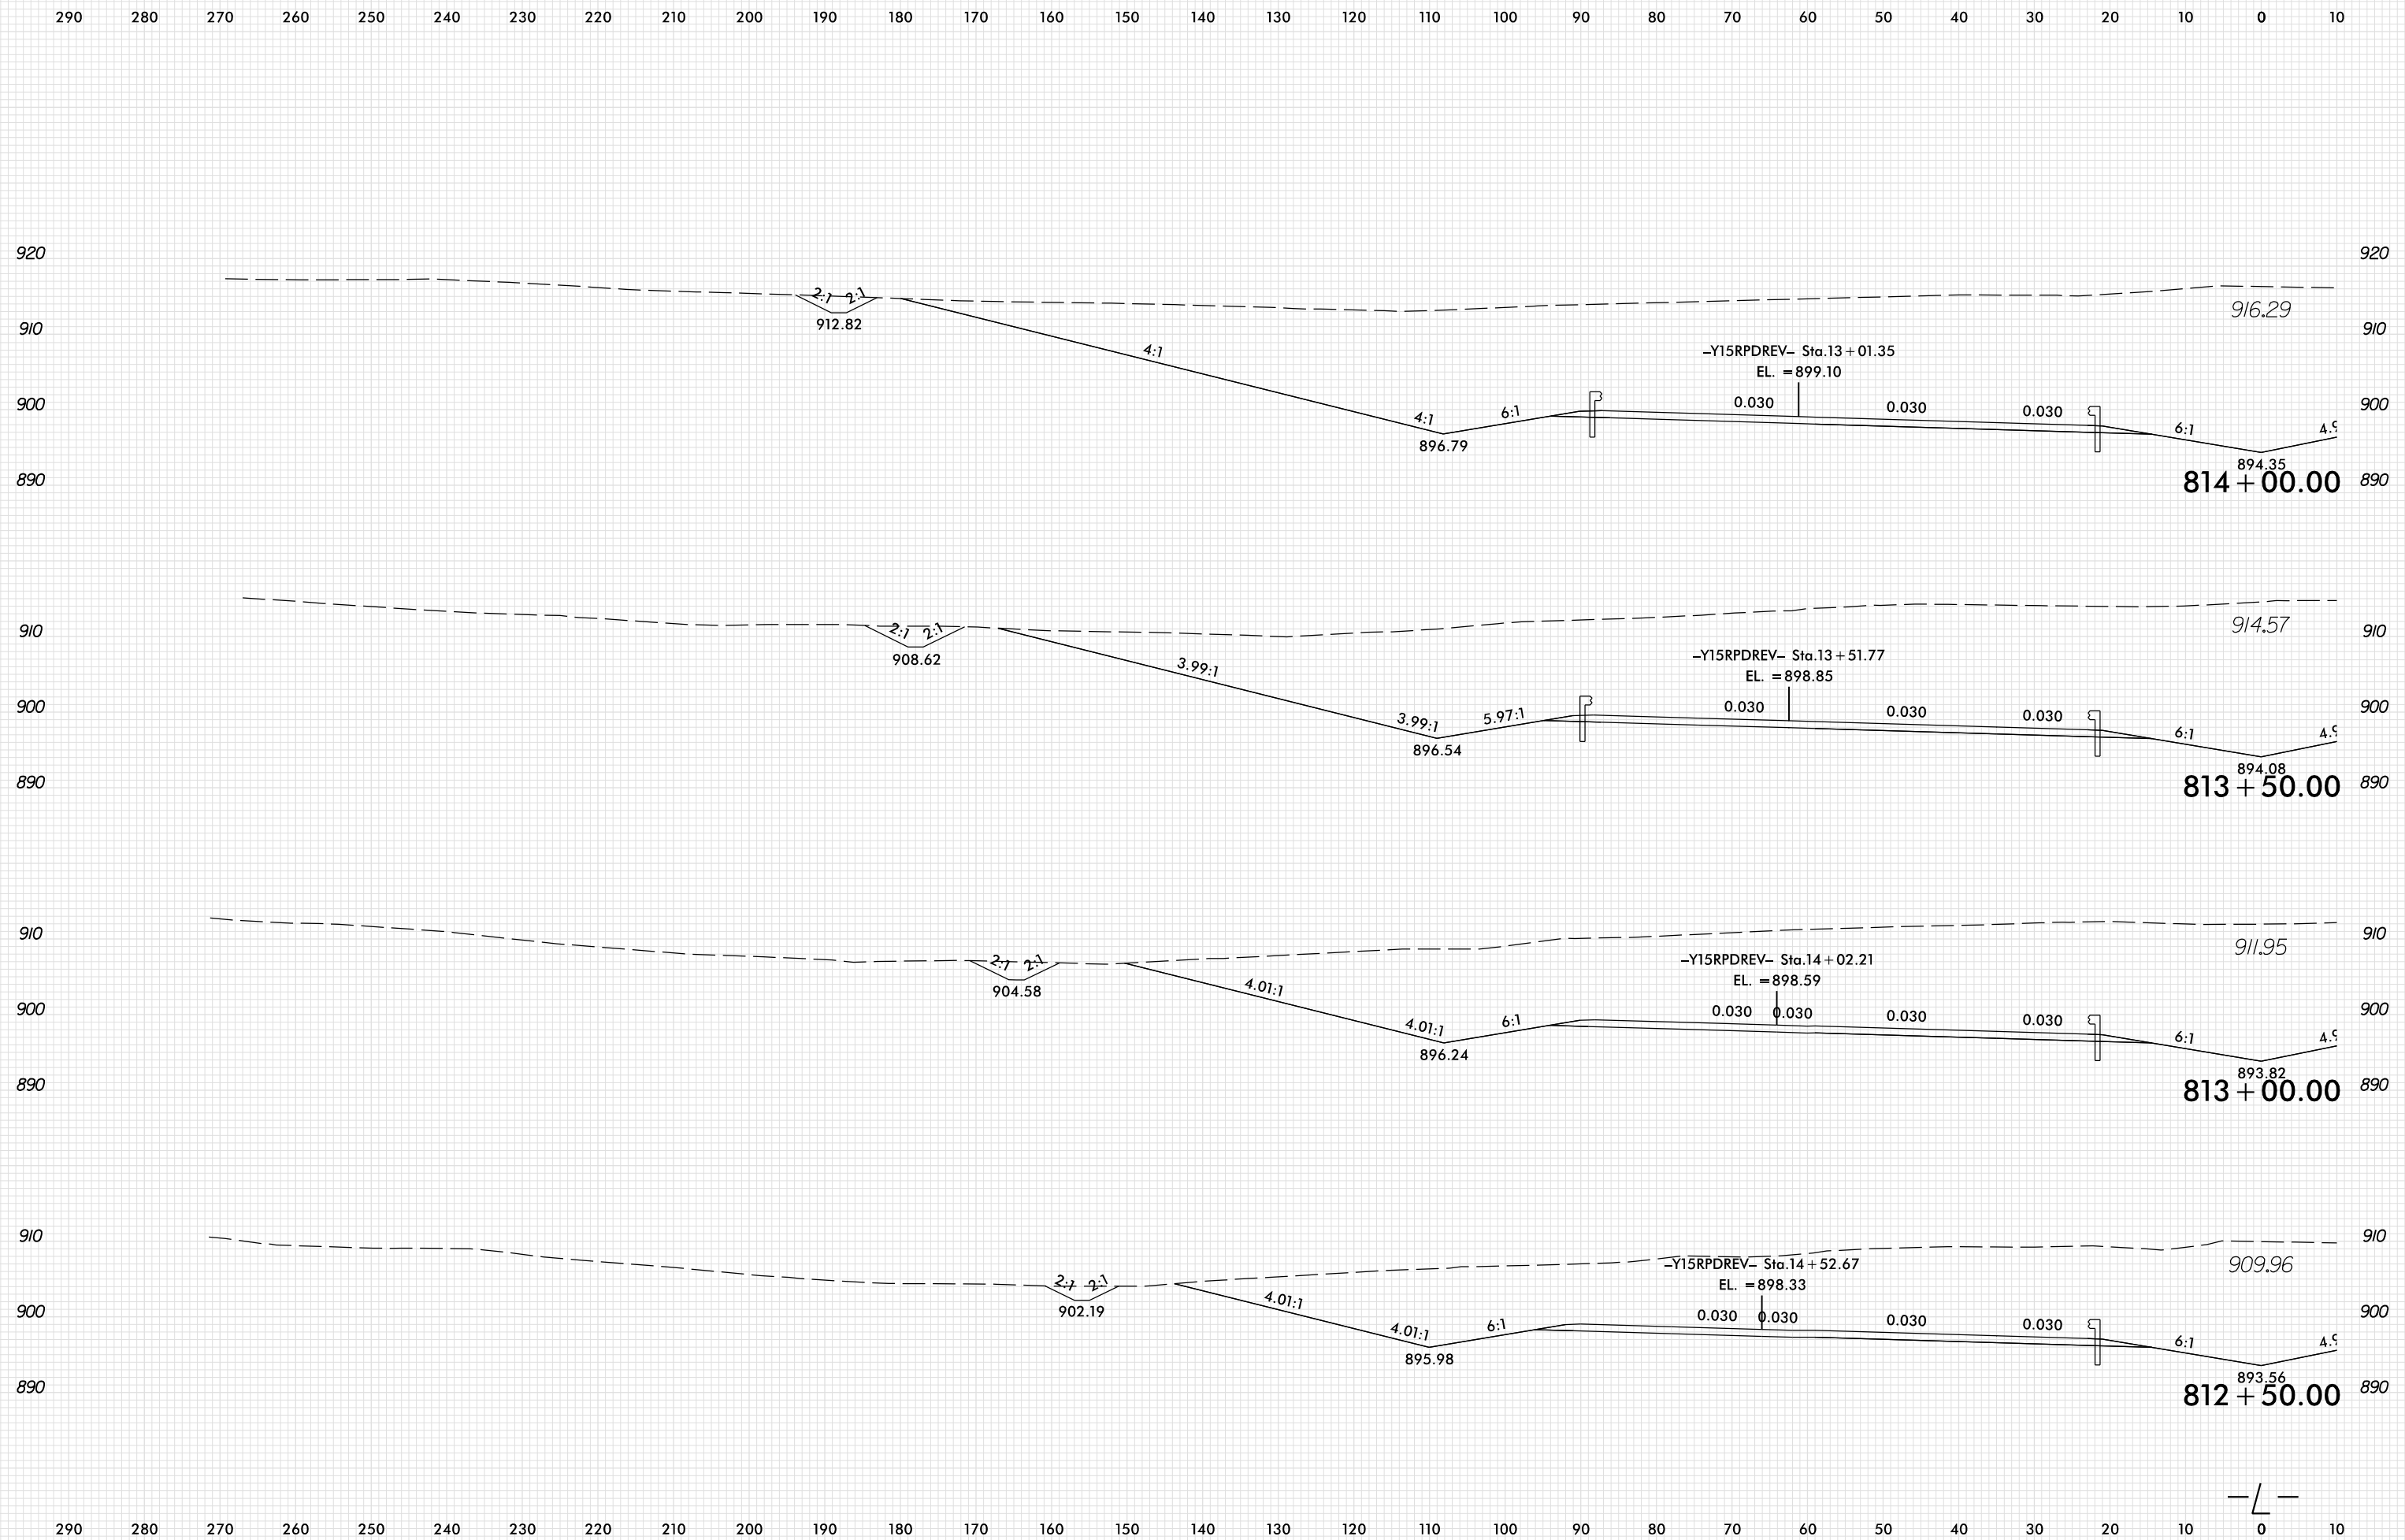

8/23/99

PLOT DRIVER: NCDOT_pdf_color_eng_100.plt
 USER: SPEREIRA
 DATE: 6/10/2021
 TIME: 2:16:31 PM
 FILE: \