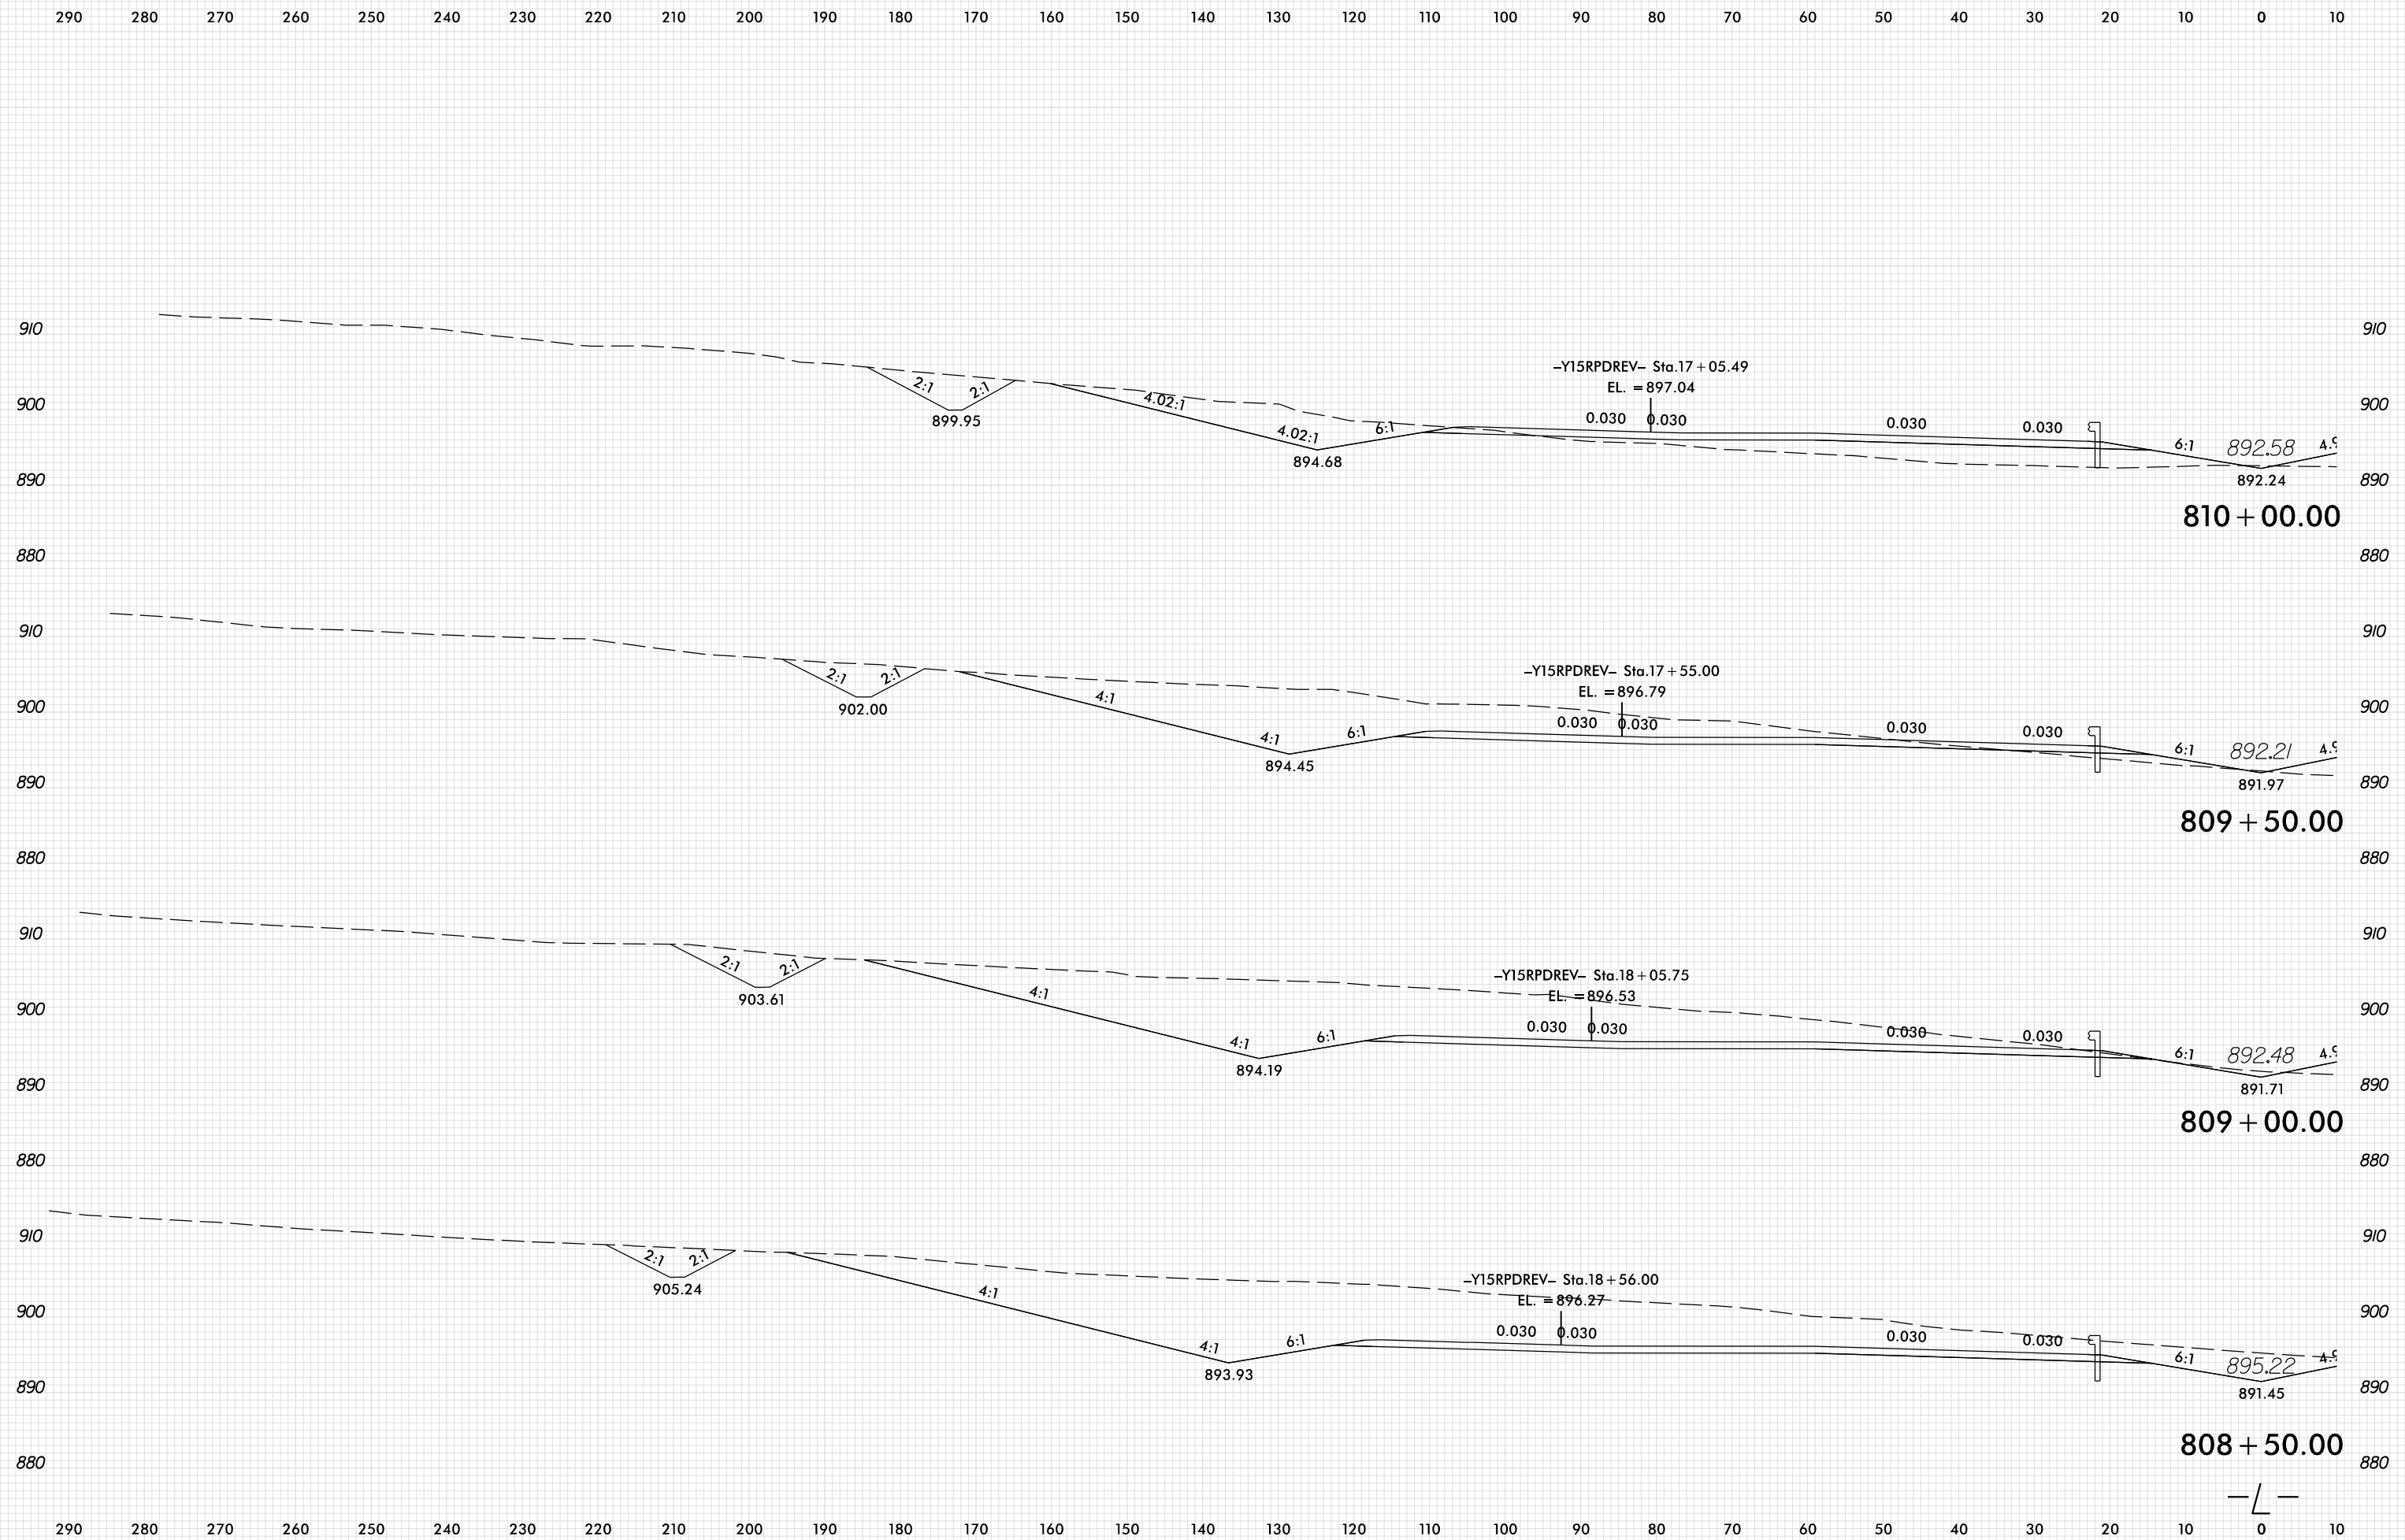

8/23/99

PLOT DRIVER: NCDOT_pdf_color_eng_100.plt
 USER: SPEREIRA
 DATE: 6/10/2021
 TIME: 2:16:30 PM
 FILE: \