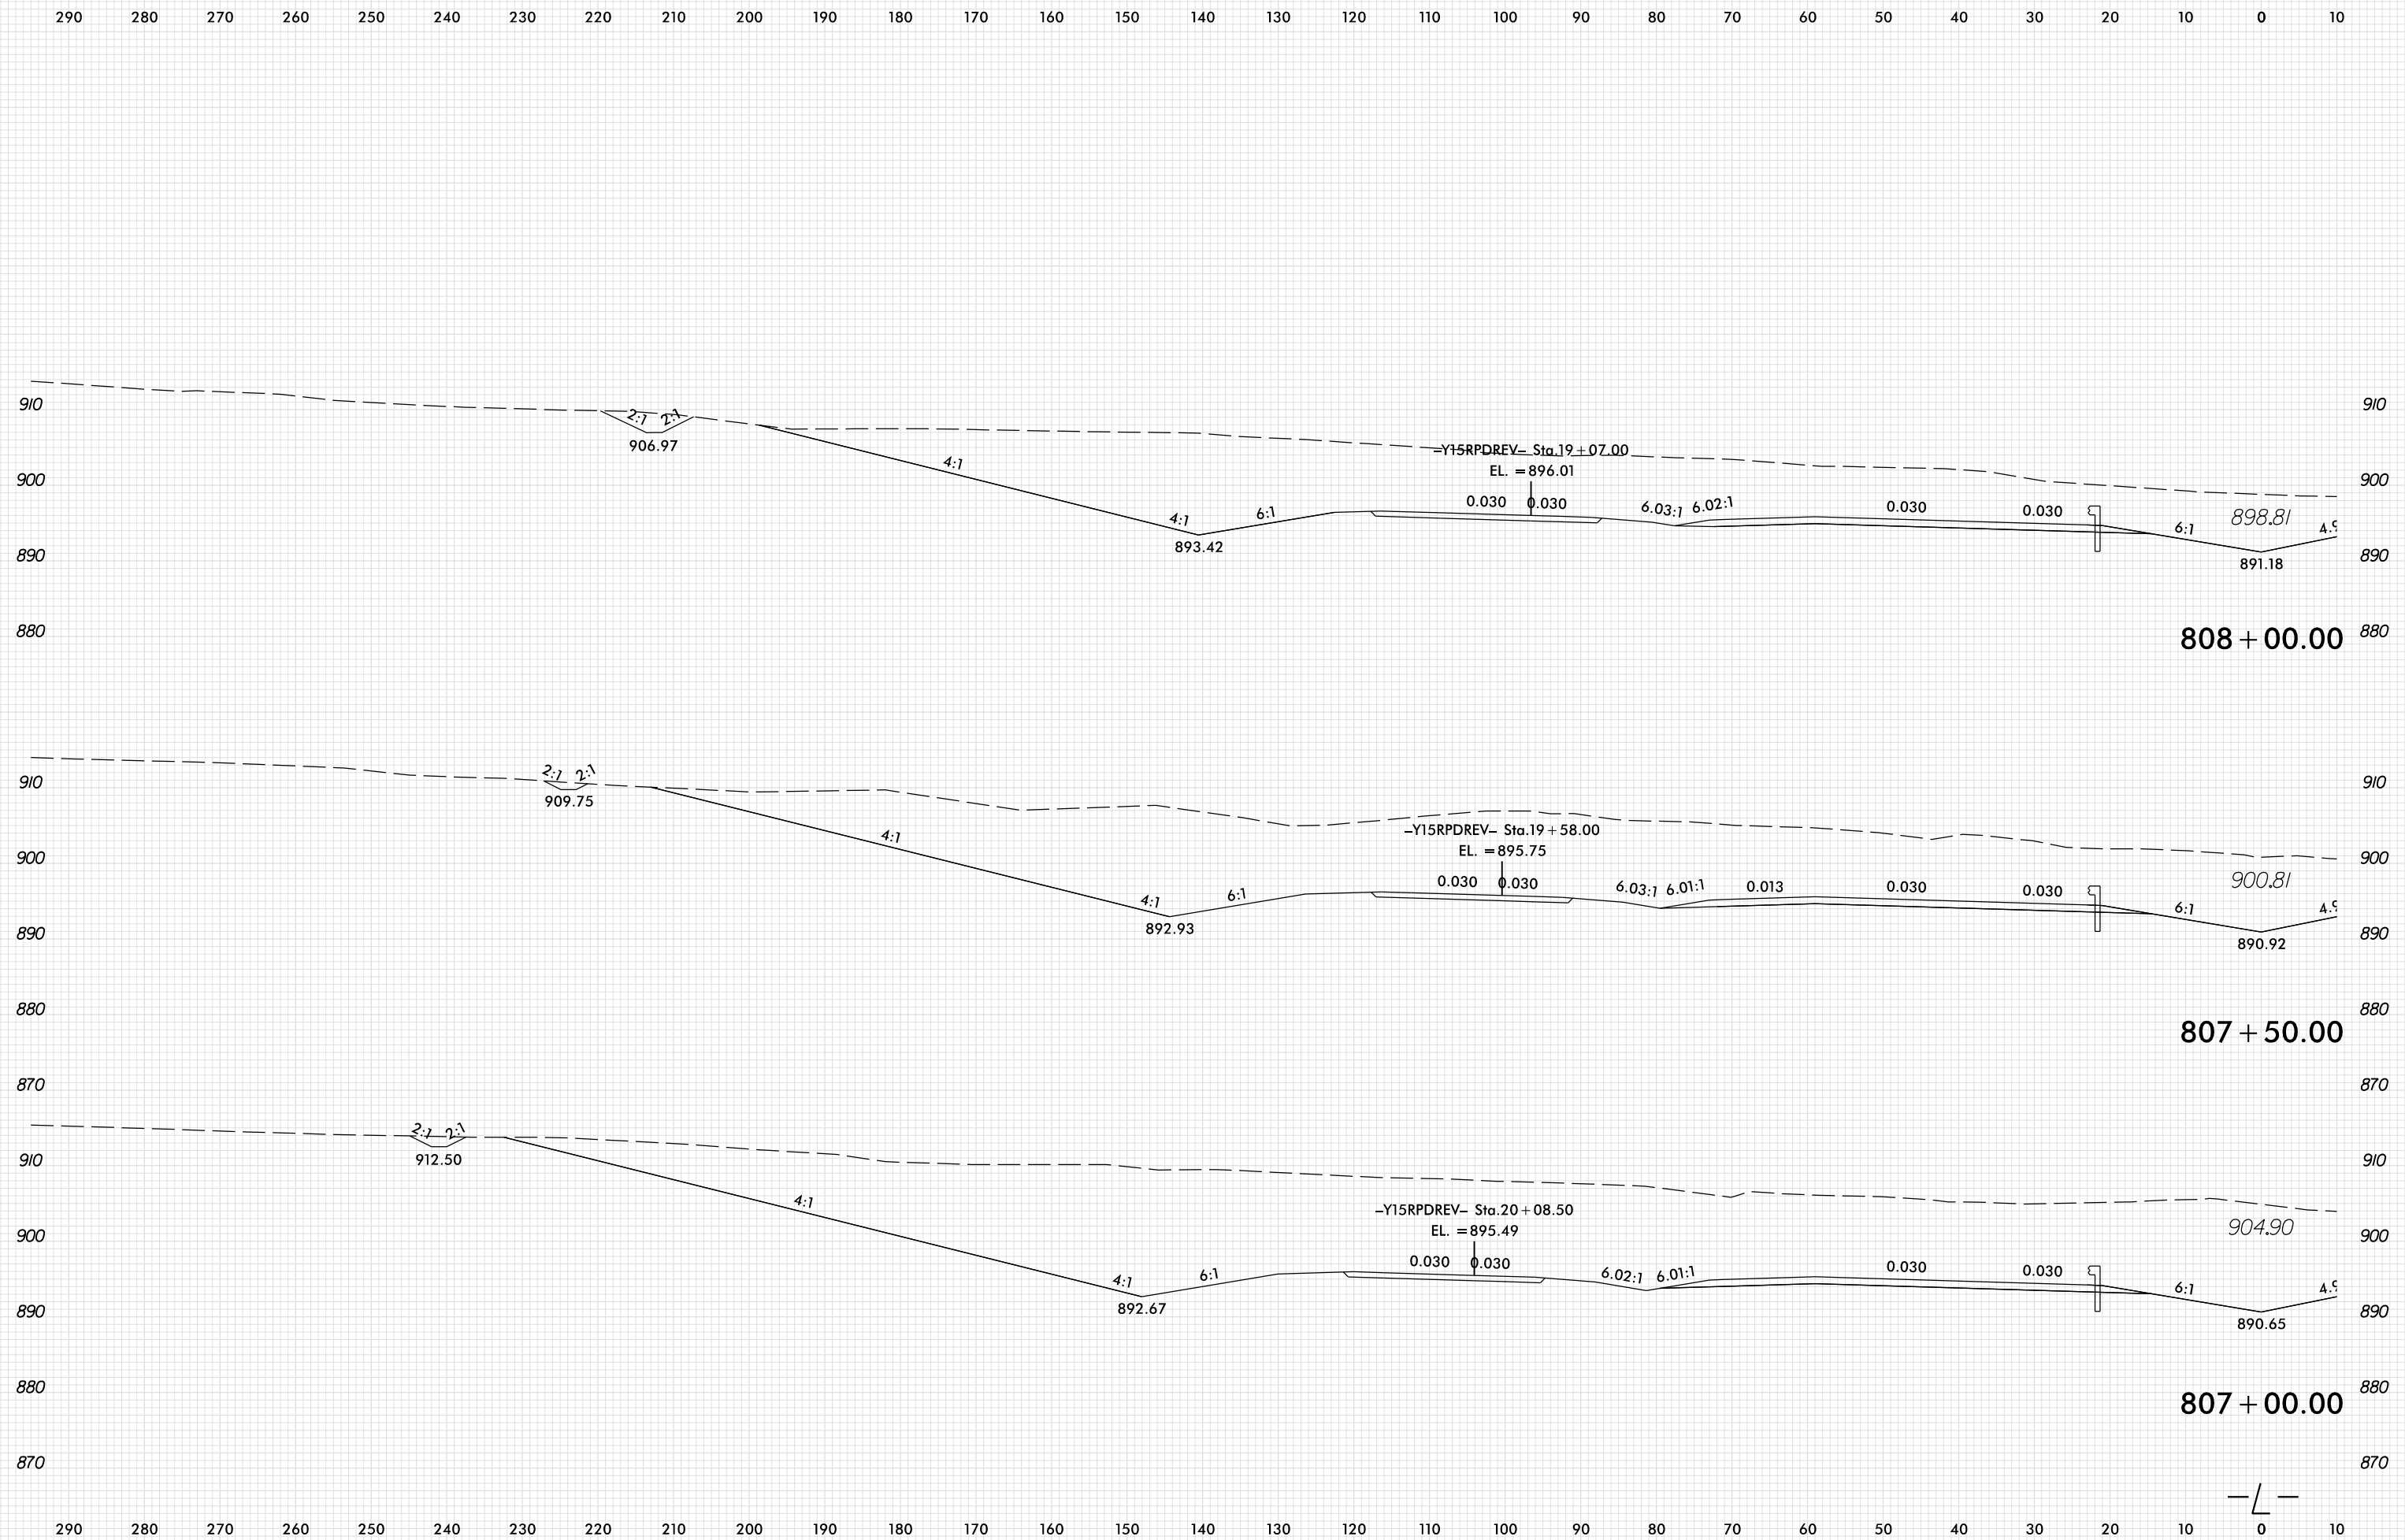

8/23/99

PLOT DRIVER: NCDOT_pdf_color_eng_100.plt
 USER: SPEREIRA
 DATE: 6/10/2021
 TIME: 2:16:30 PM
 FILE: \