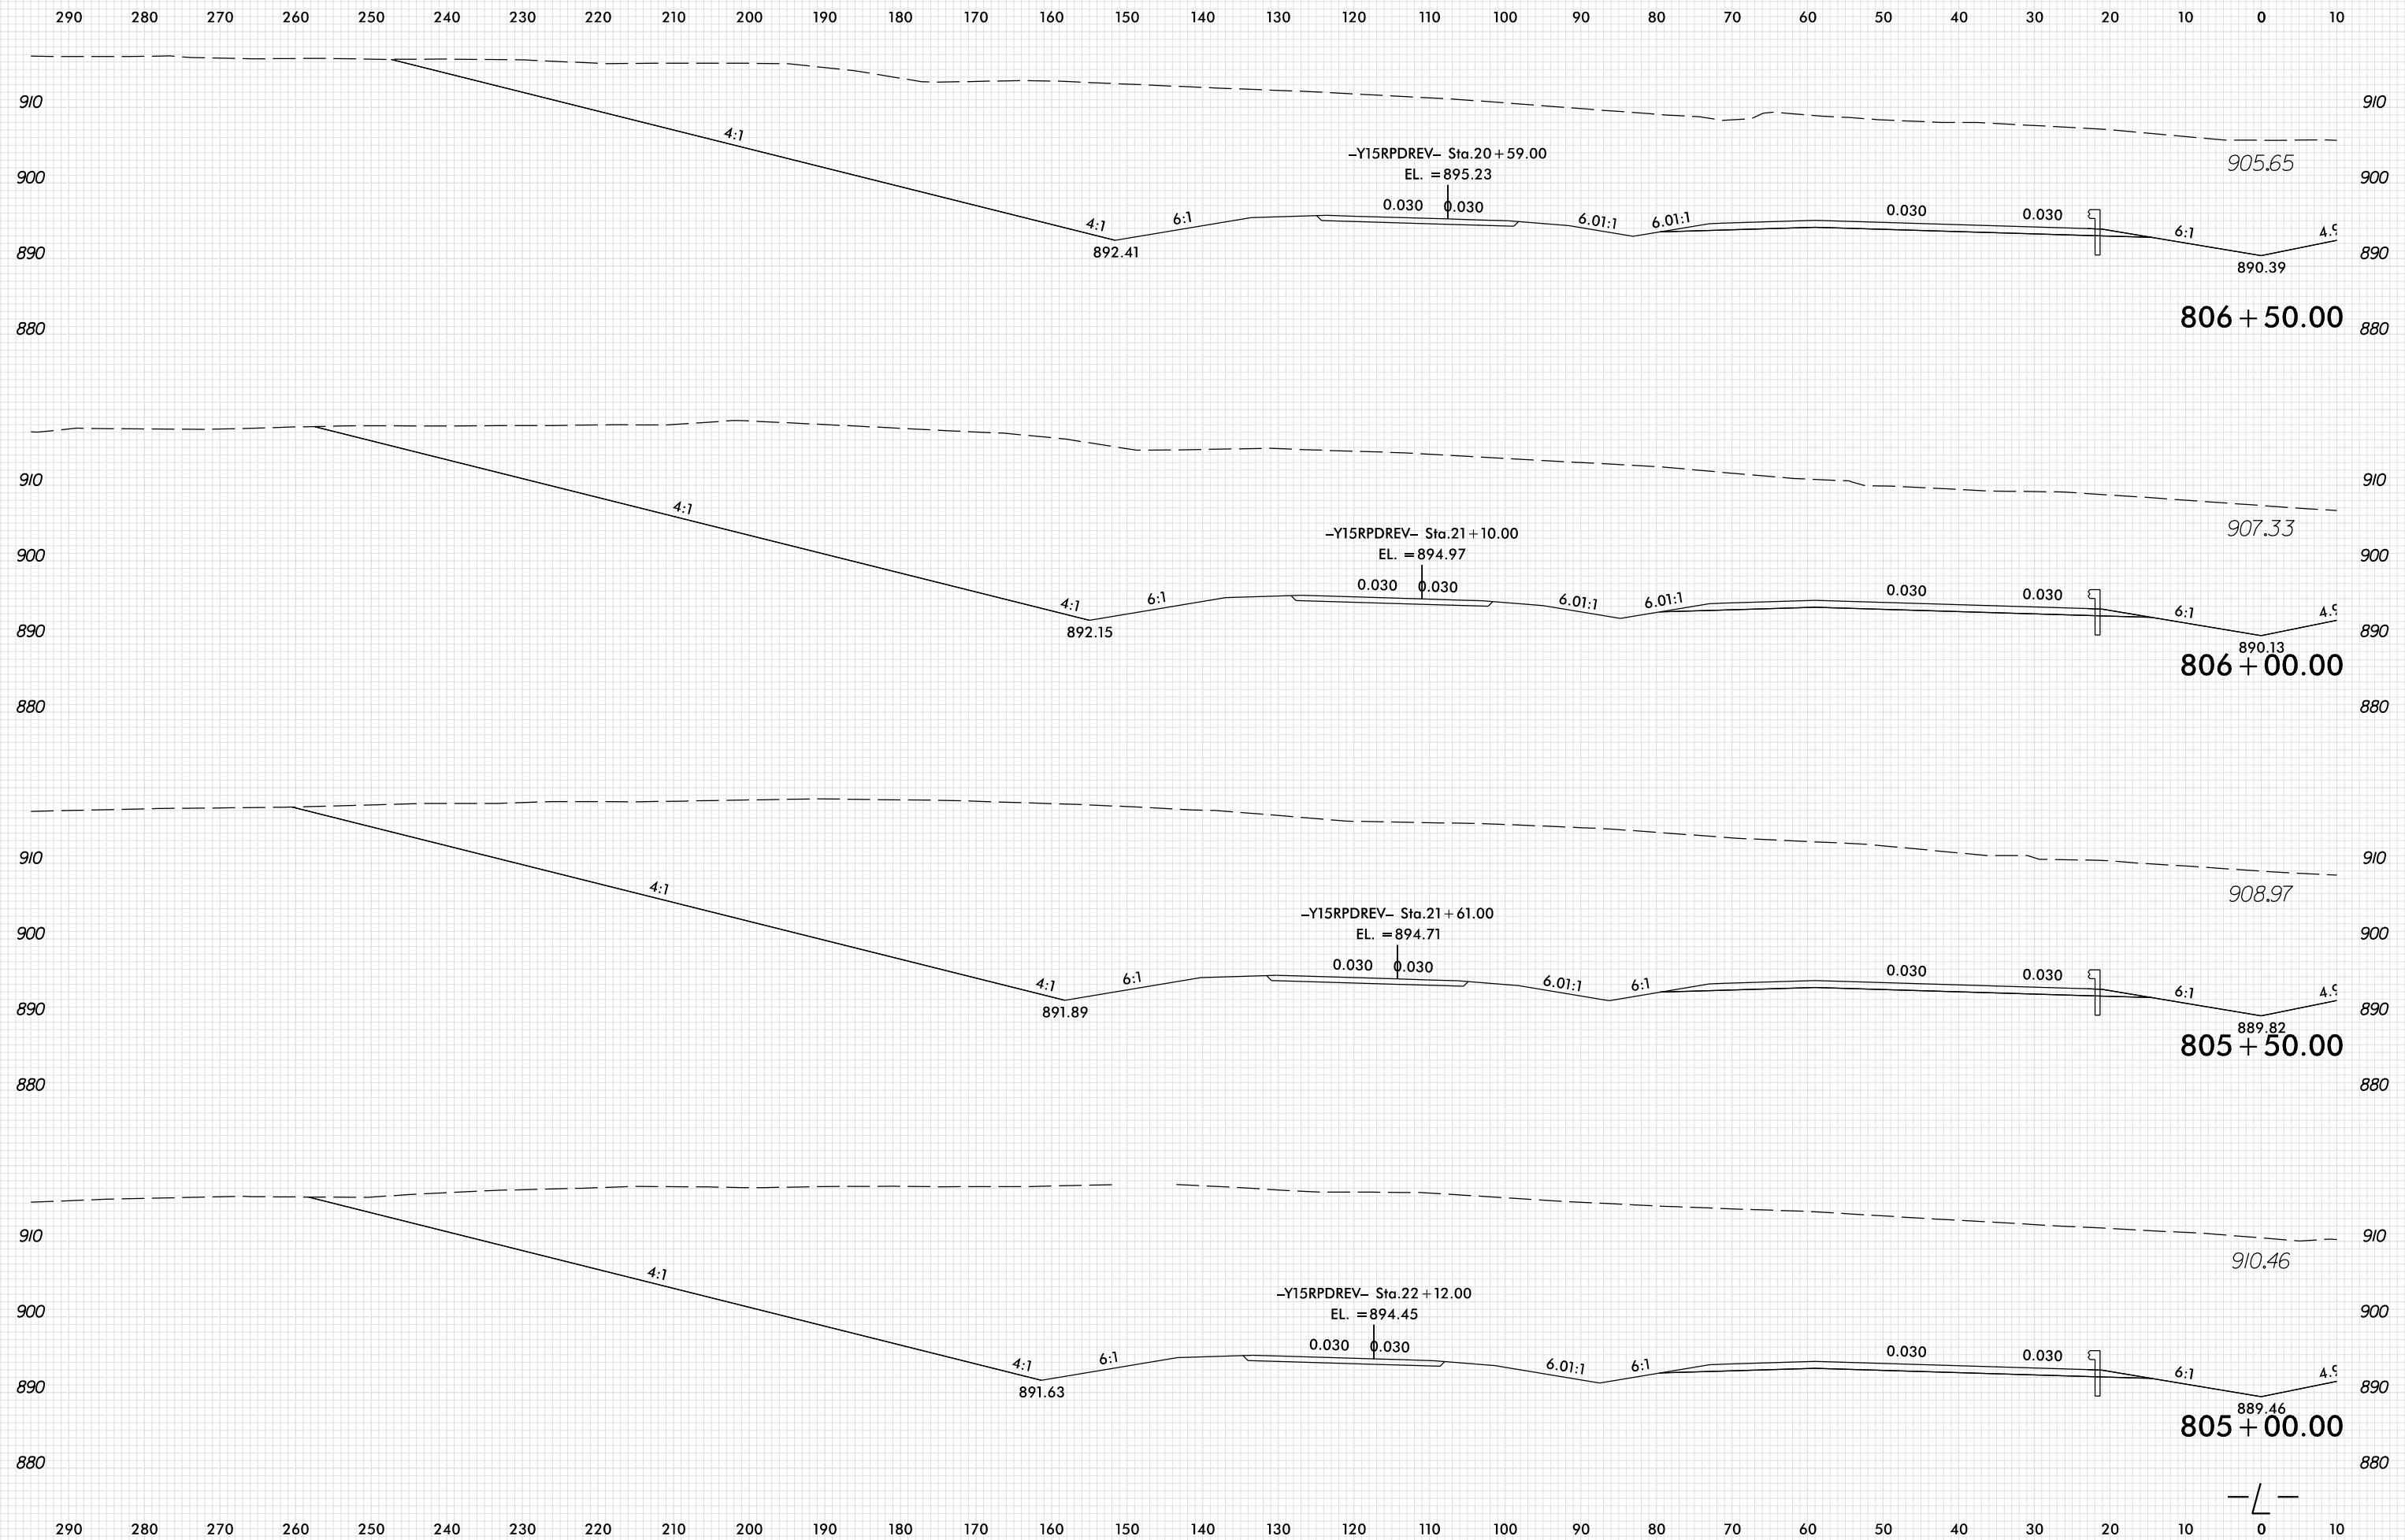

8/23/99

PLOT DRIVER: NCD01_pdf_color_eng_100.plt
 USER: SPEREIRA
 DATE: 6/10/2021
 TIME: 2:16:29 PM
 FILE: \