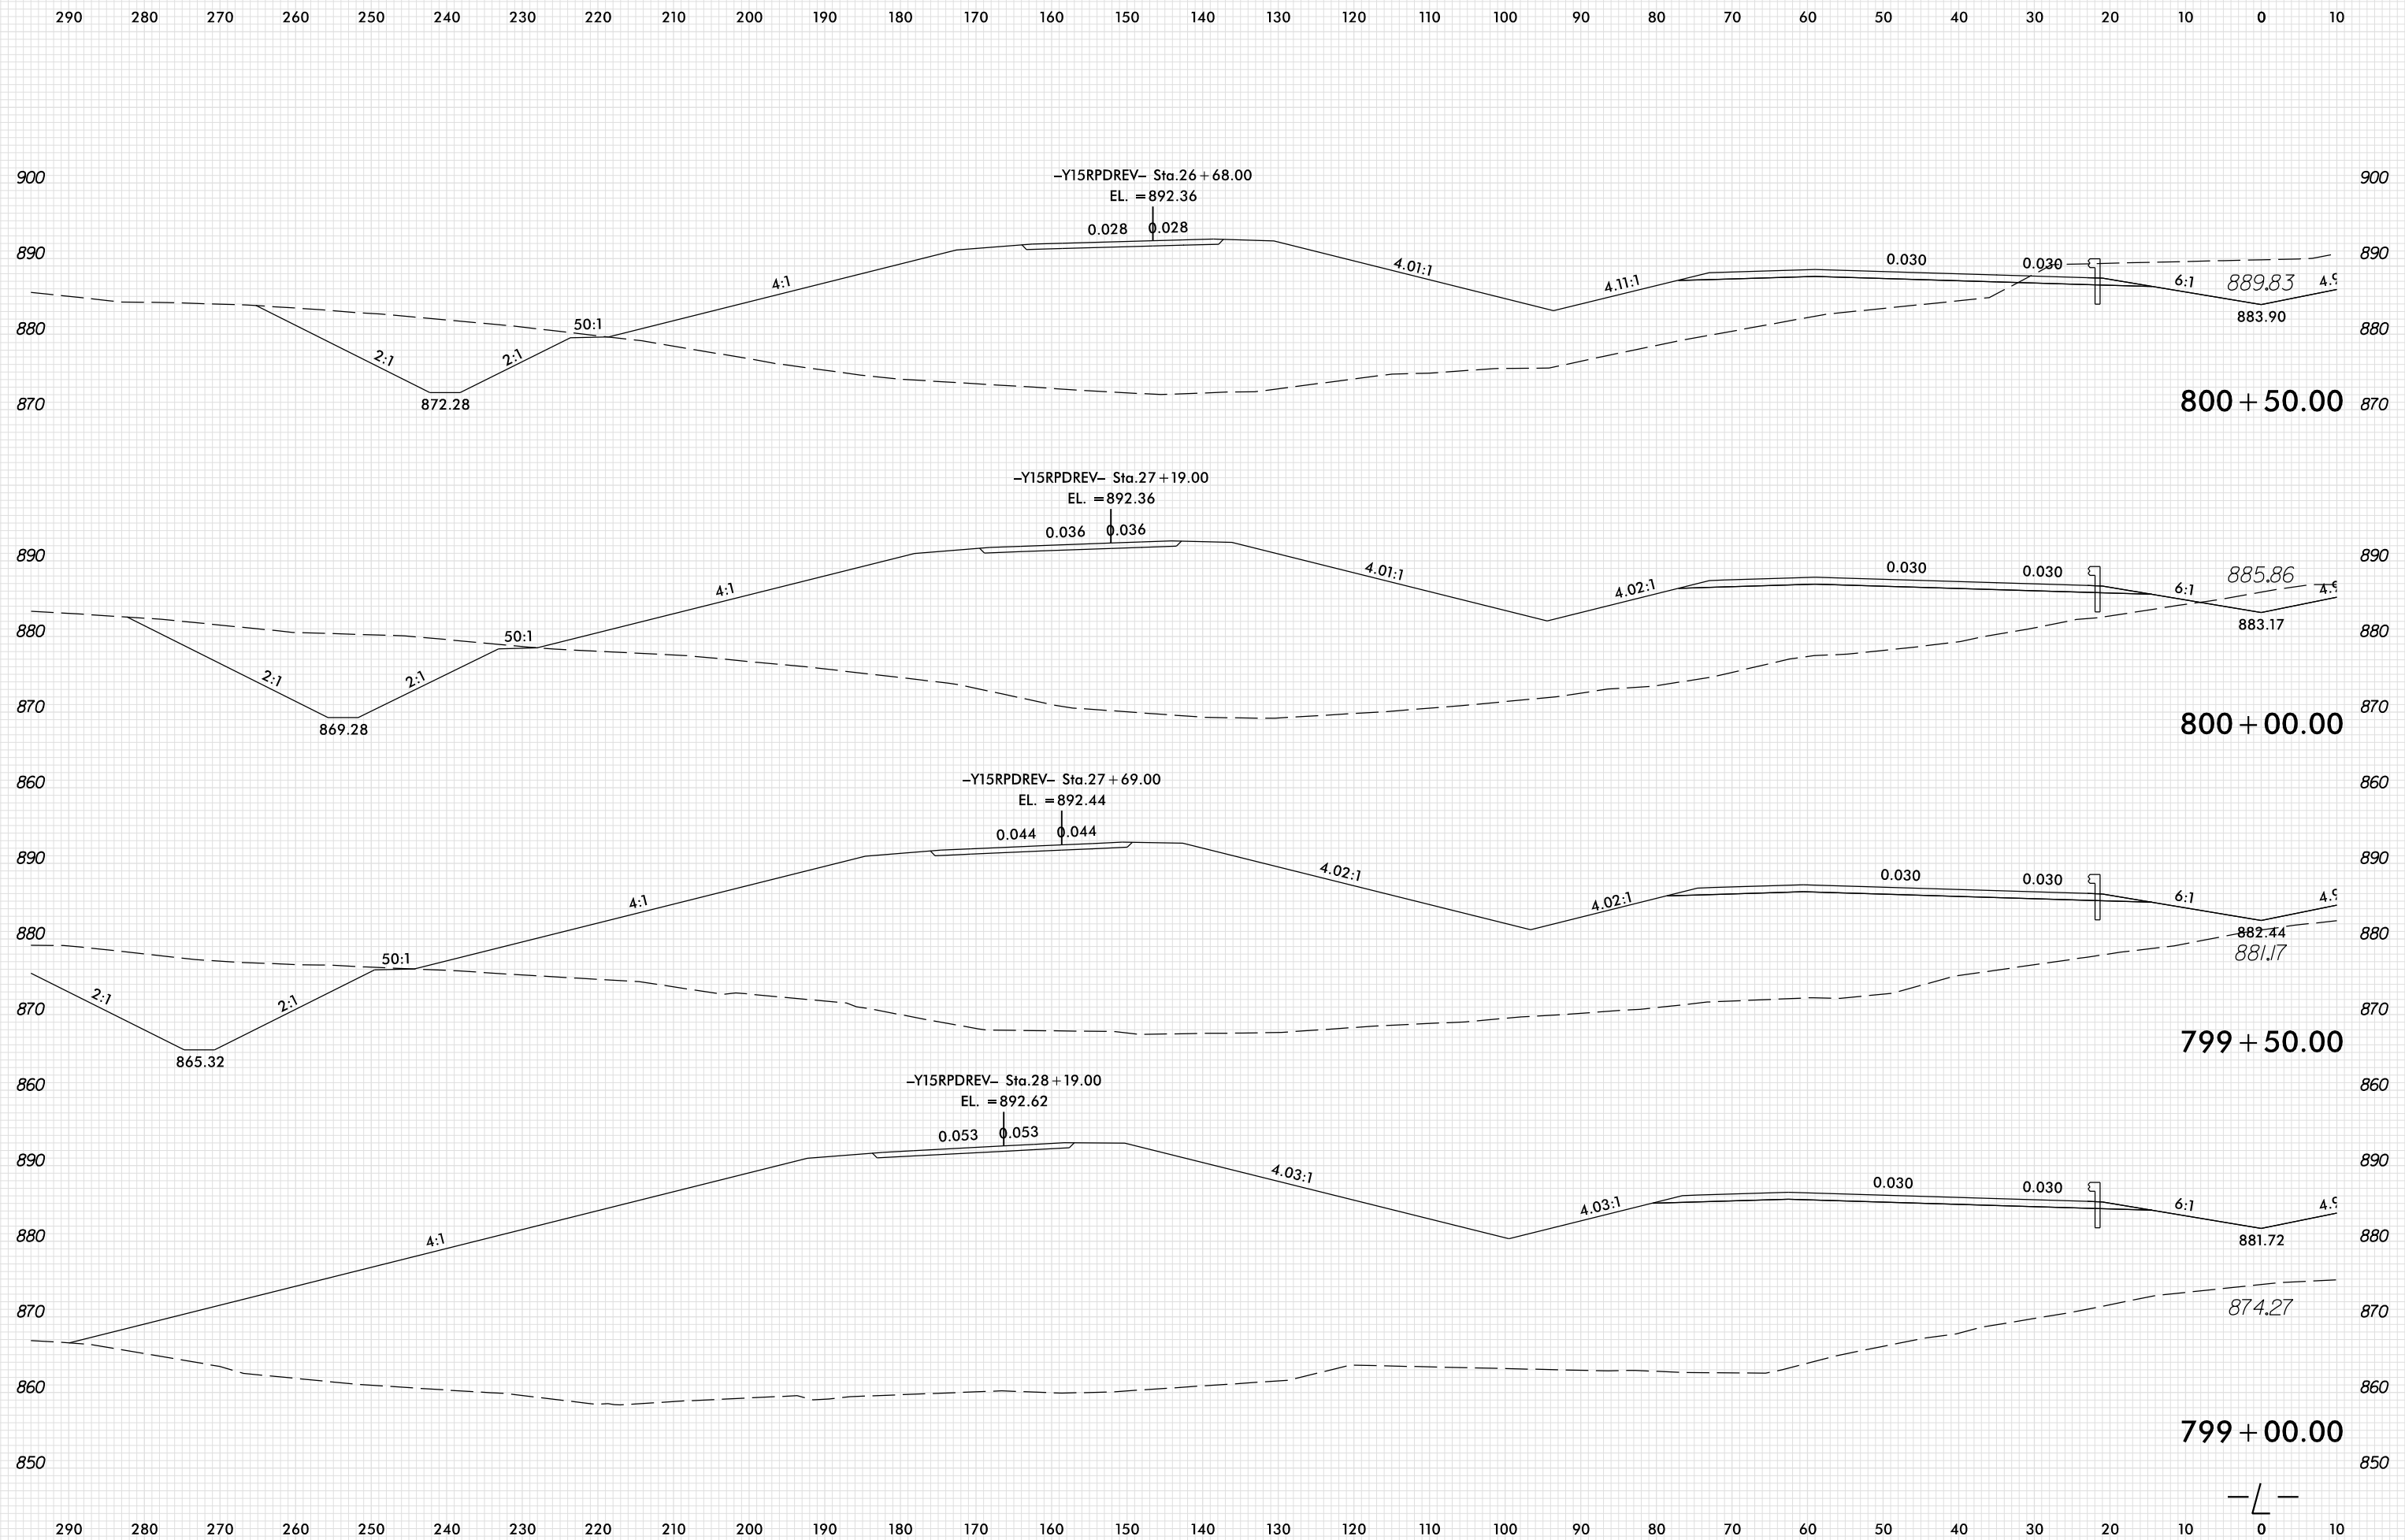

8/23/99

PLOT DRIVER: NCD01_pdf_color_eng_100.plt
 USER: SPEREIRA
 DATE: 6/10/2021
 TIME: 2:16:27 PM
 FILE: \