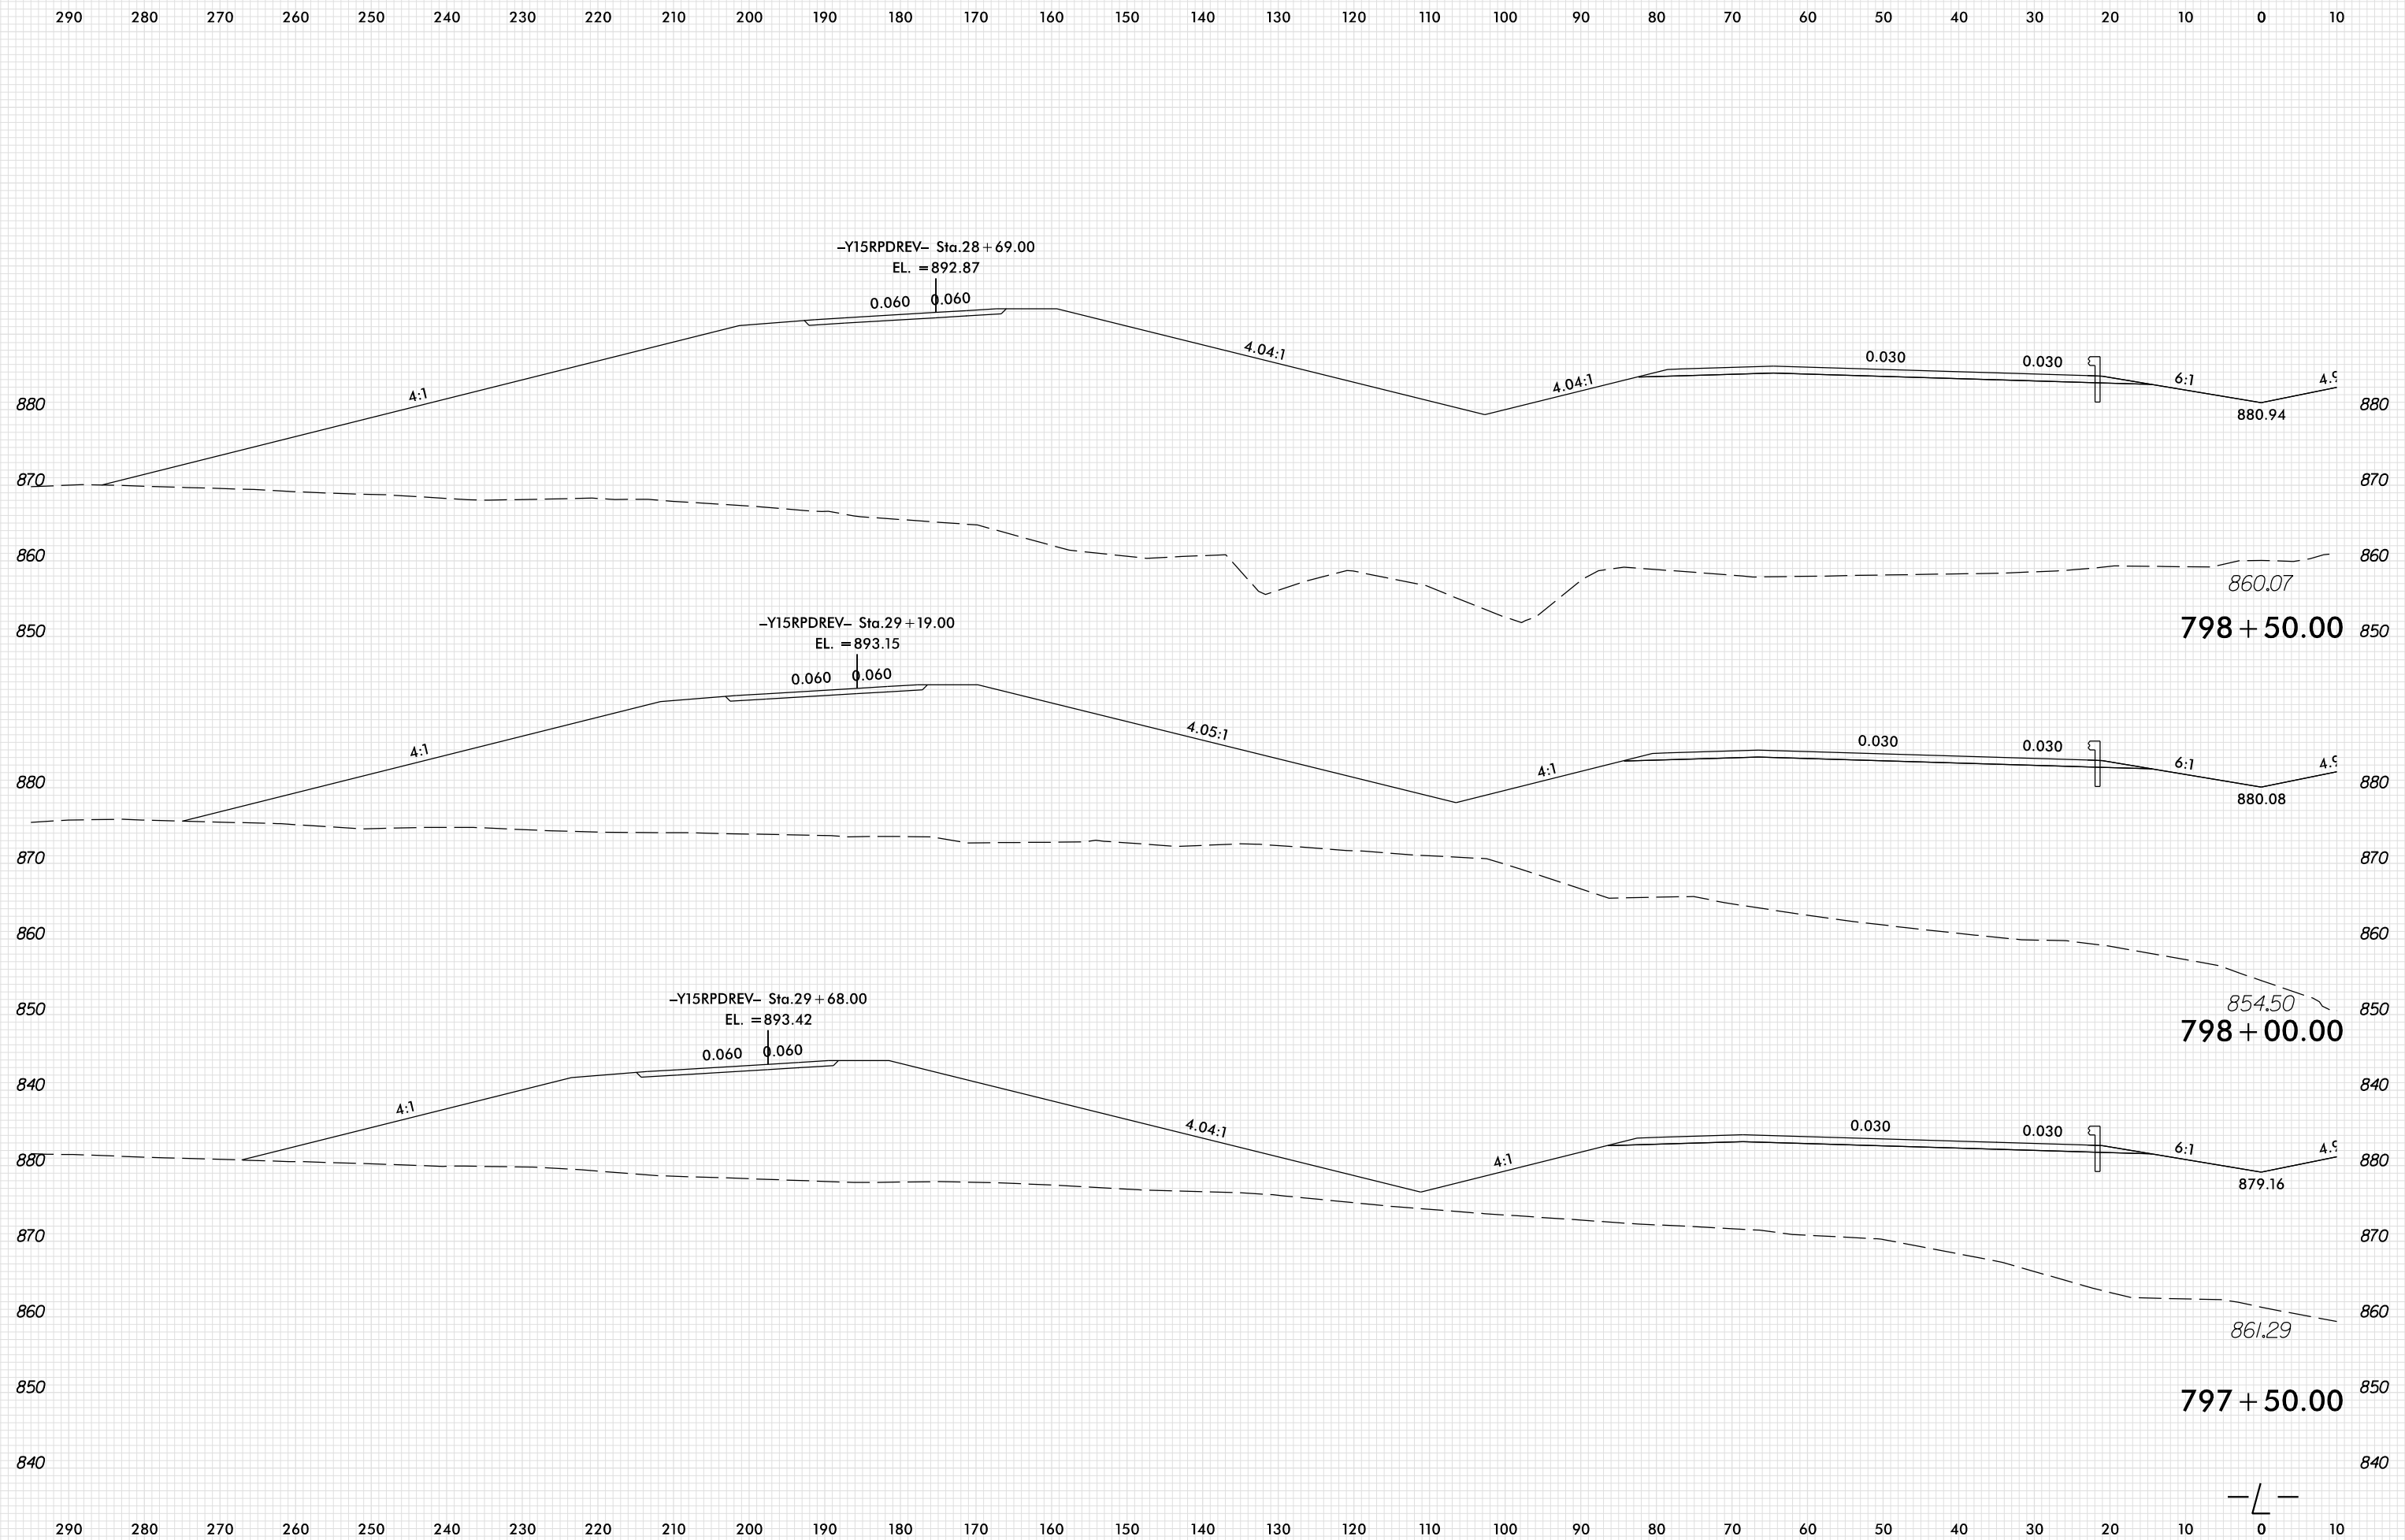

8/23/99

PLOT DRIVER: NCDOT_pdf_color_eng_100.plt
 USER: SPEREIRA
 DATE: 6/10/2021
 TIME: 2:16:26 PM
 FILE: \