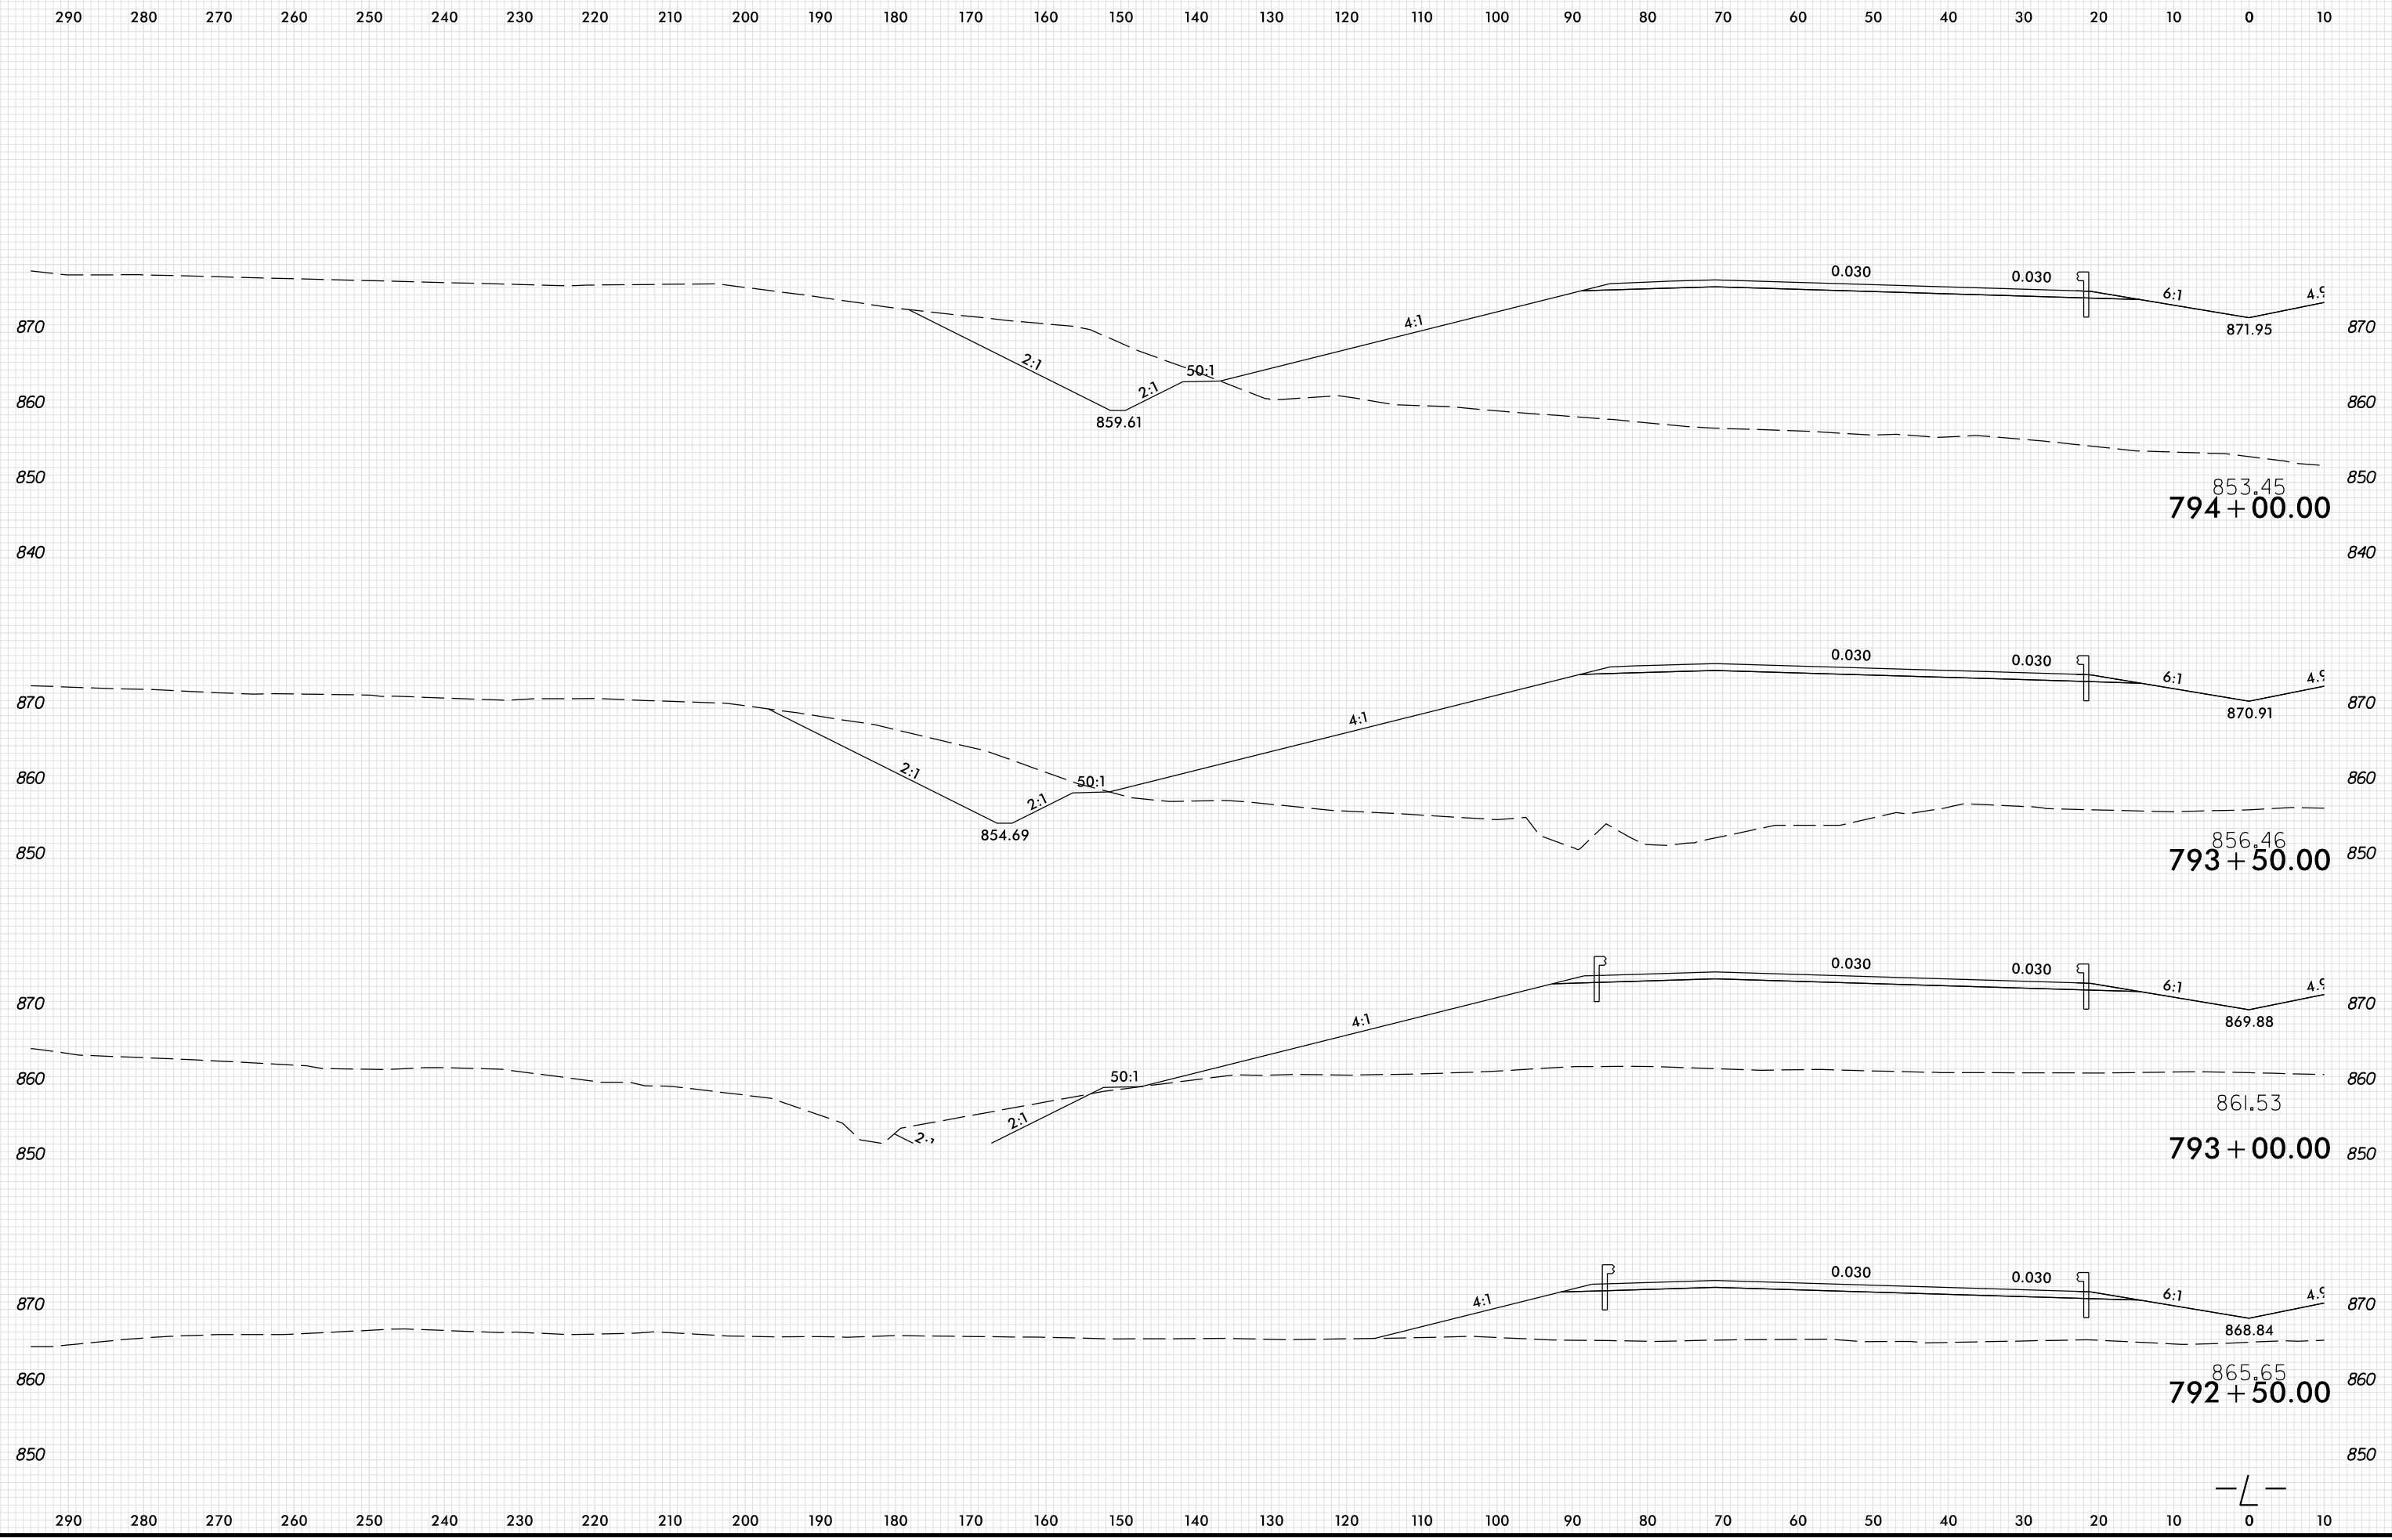

8/23/99

PLOT DRIVER: NCD01_pdf_color_eng_100.plt
 USER: SPEREIRA
 DATE: 6/10/2021
 TIME: 2:16:25 PM
 FILE: \