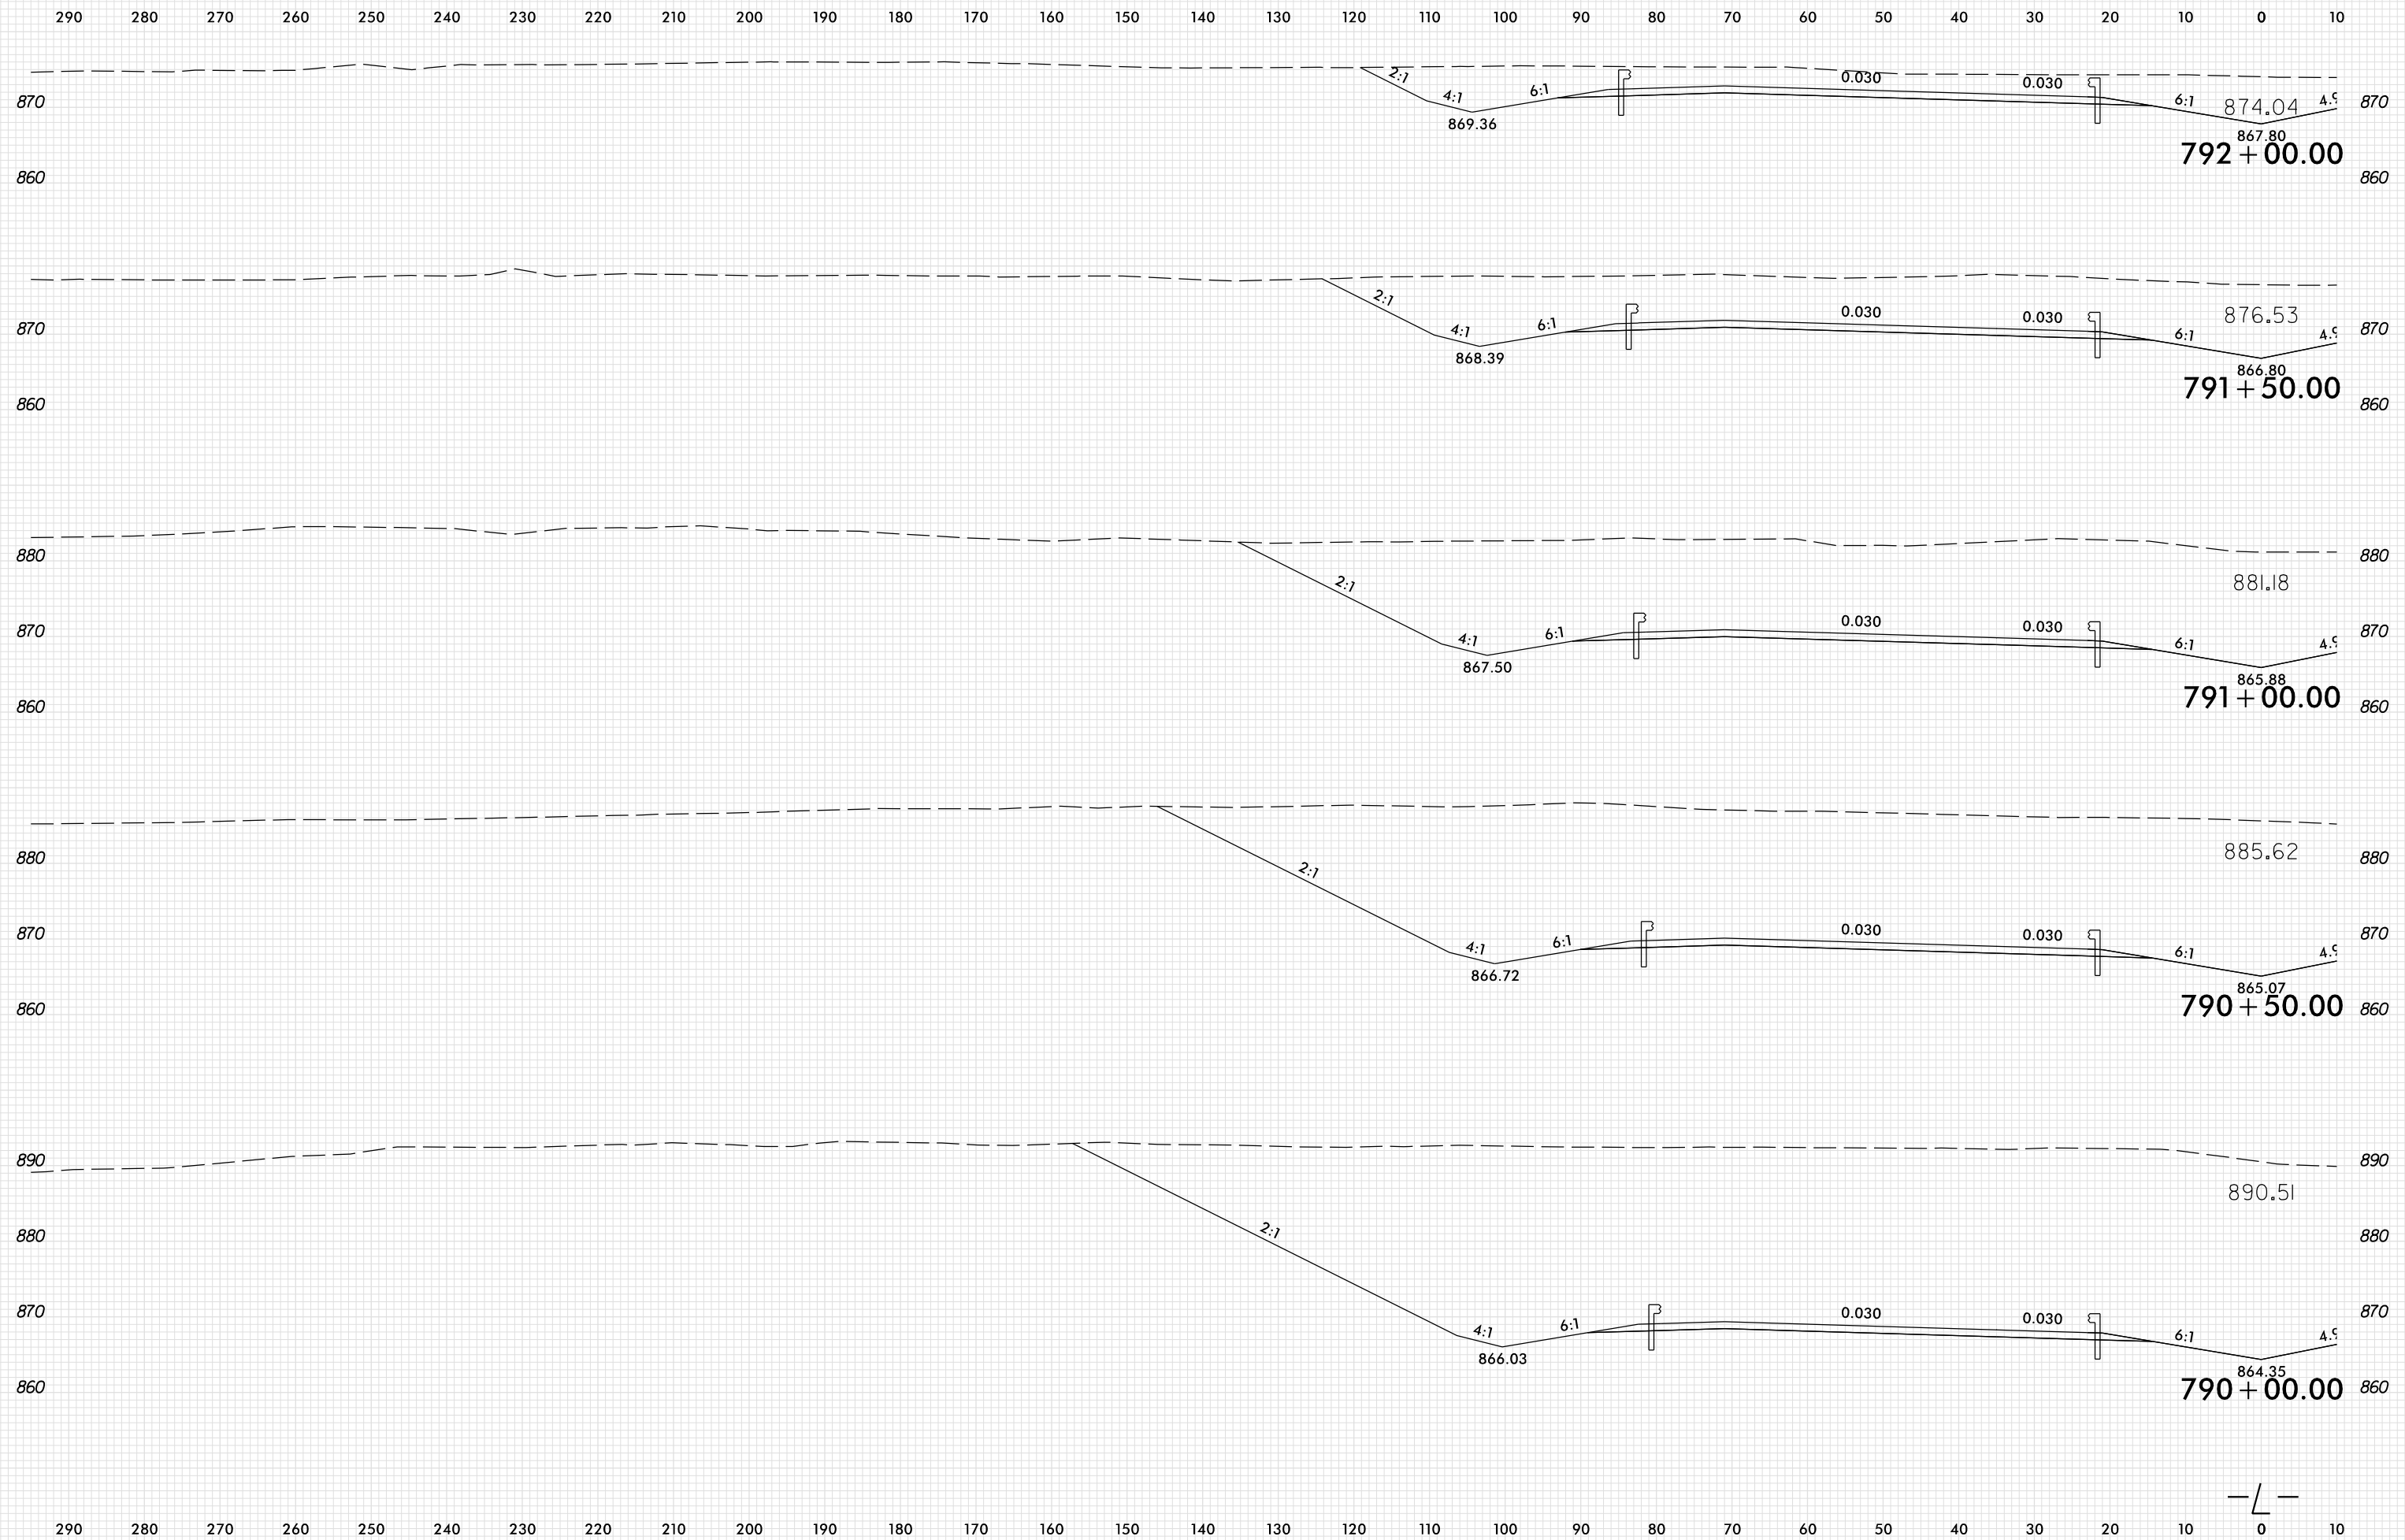

8/23/99

PLOT DRIVER: NCDOT_pdf_color_eng_100.plt
 USER: SPEREIRA
 DATE: 6/10/2021
 TIME: 2:16:24 PM
 FILE: \

—L—