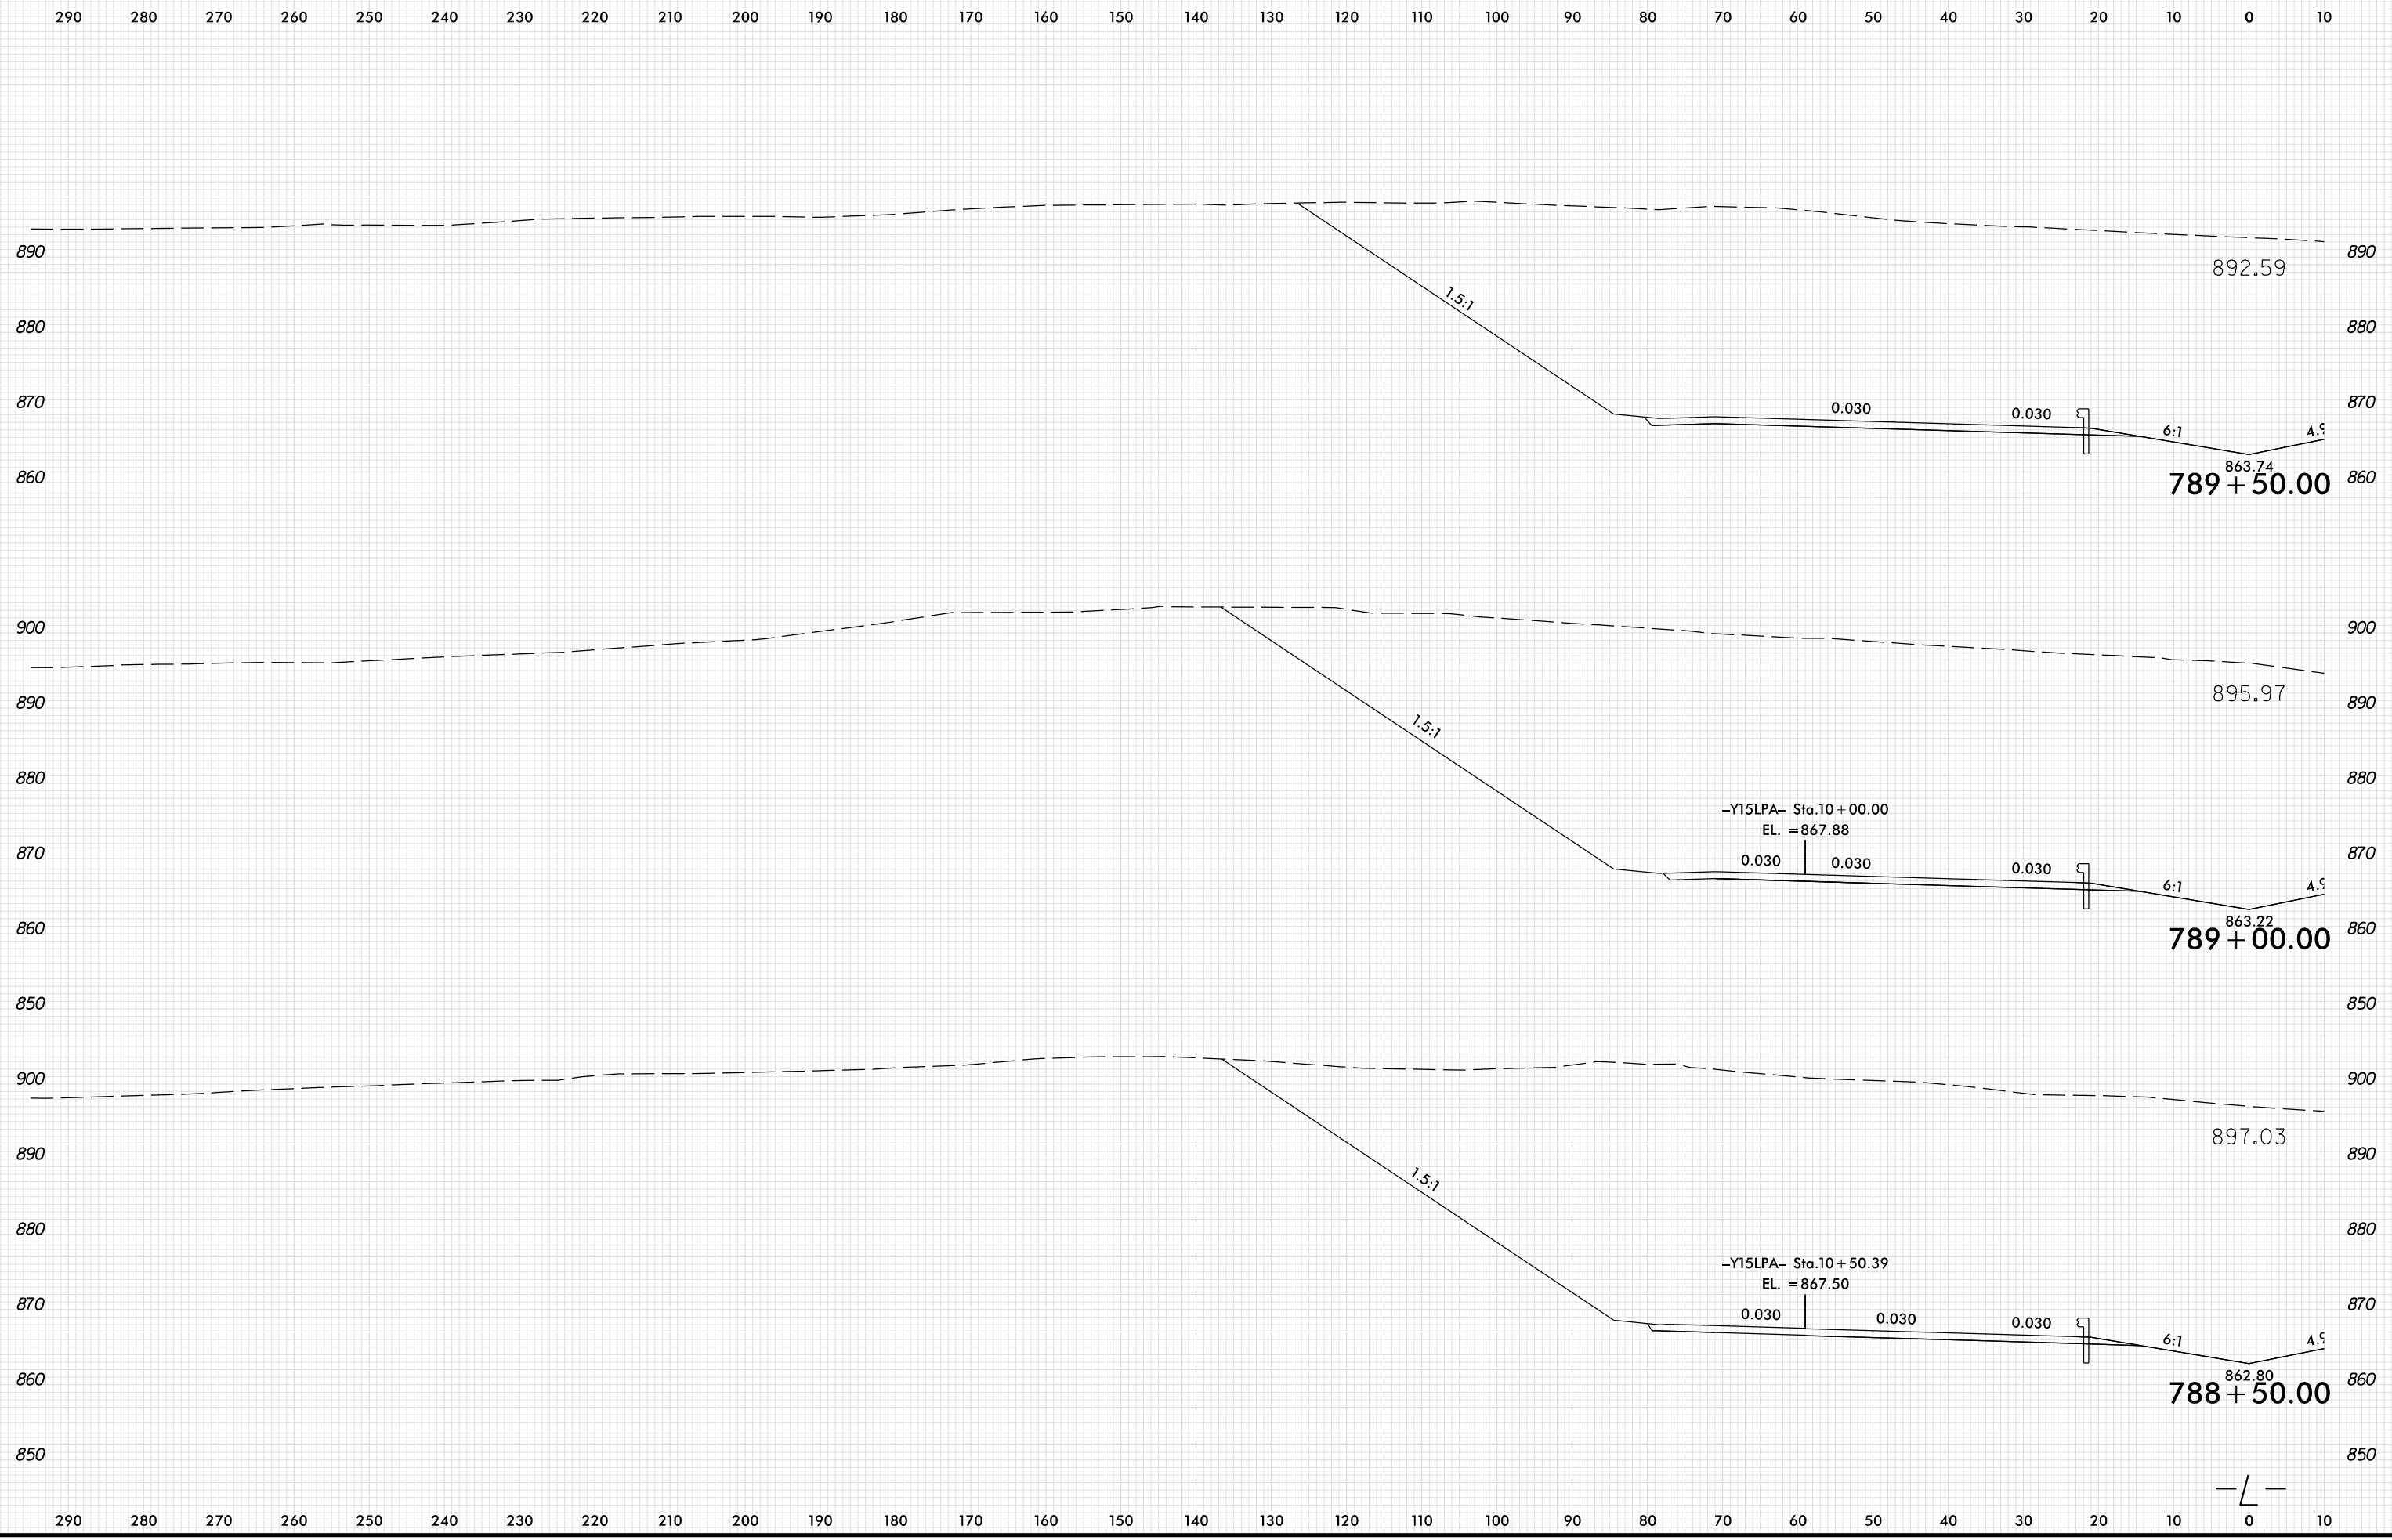

8/23/99

PLOT DRIVER: NCDOT\_pdf\_color\_eng\_100.plt  
 USER: SPEREIRA  
 DATE: 6/10/2021  
 TIME: 2:16:23 PM  
 FILE: \