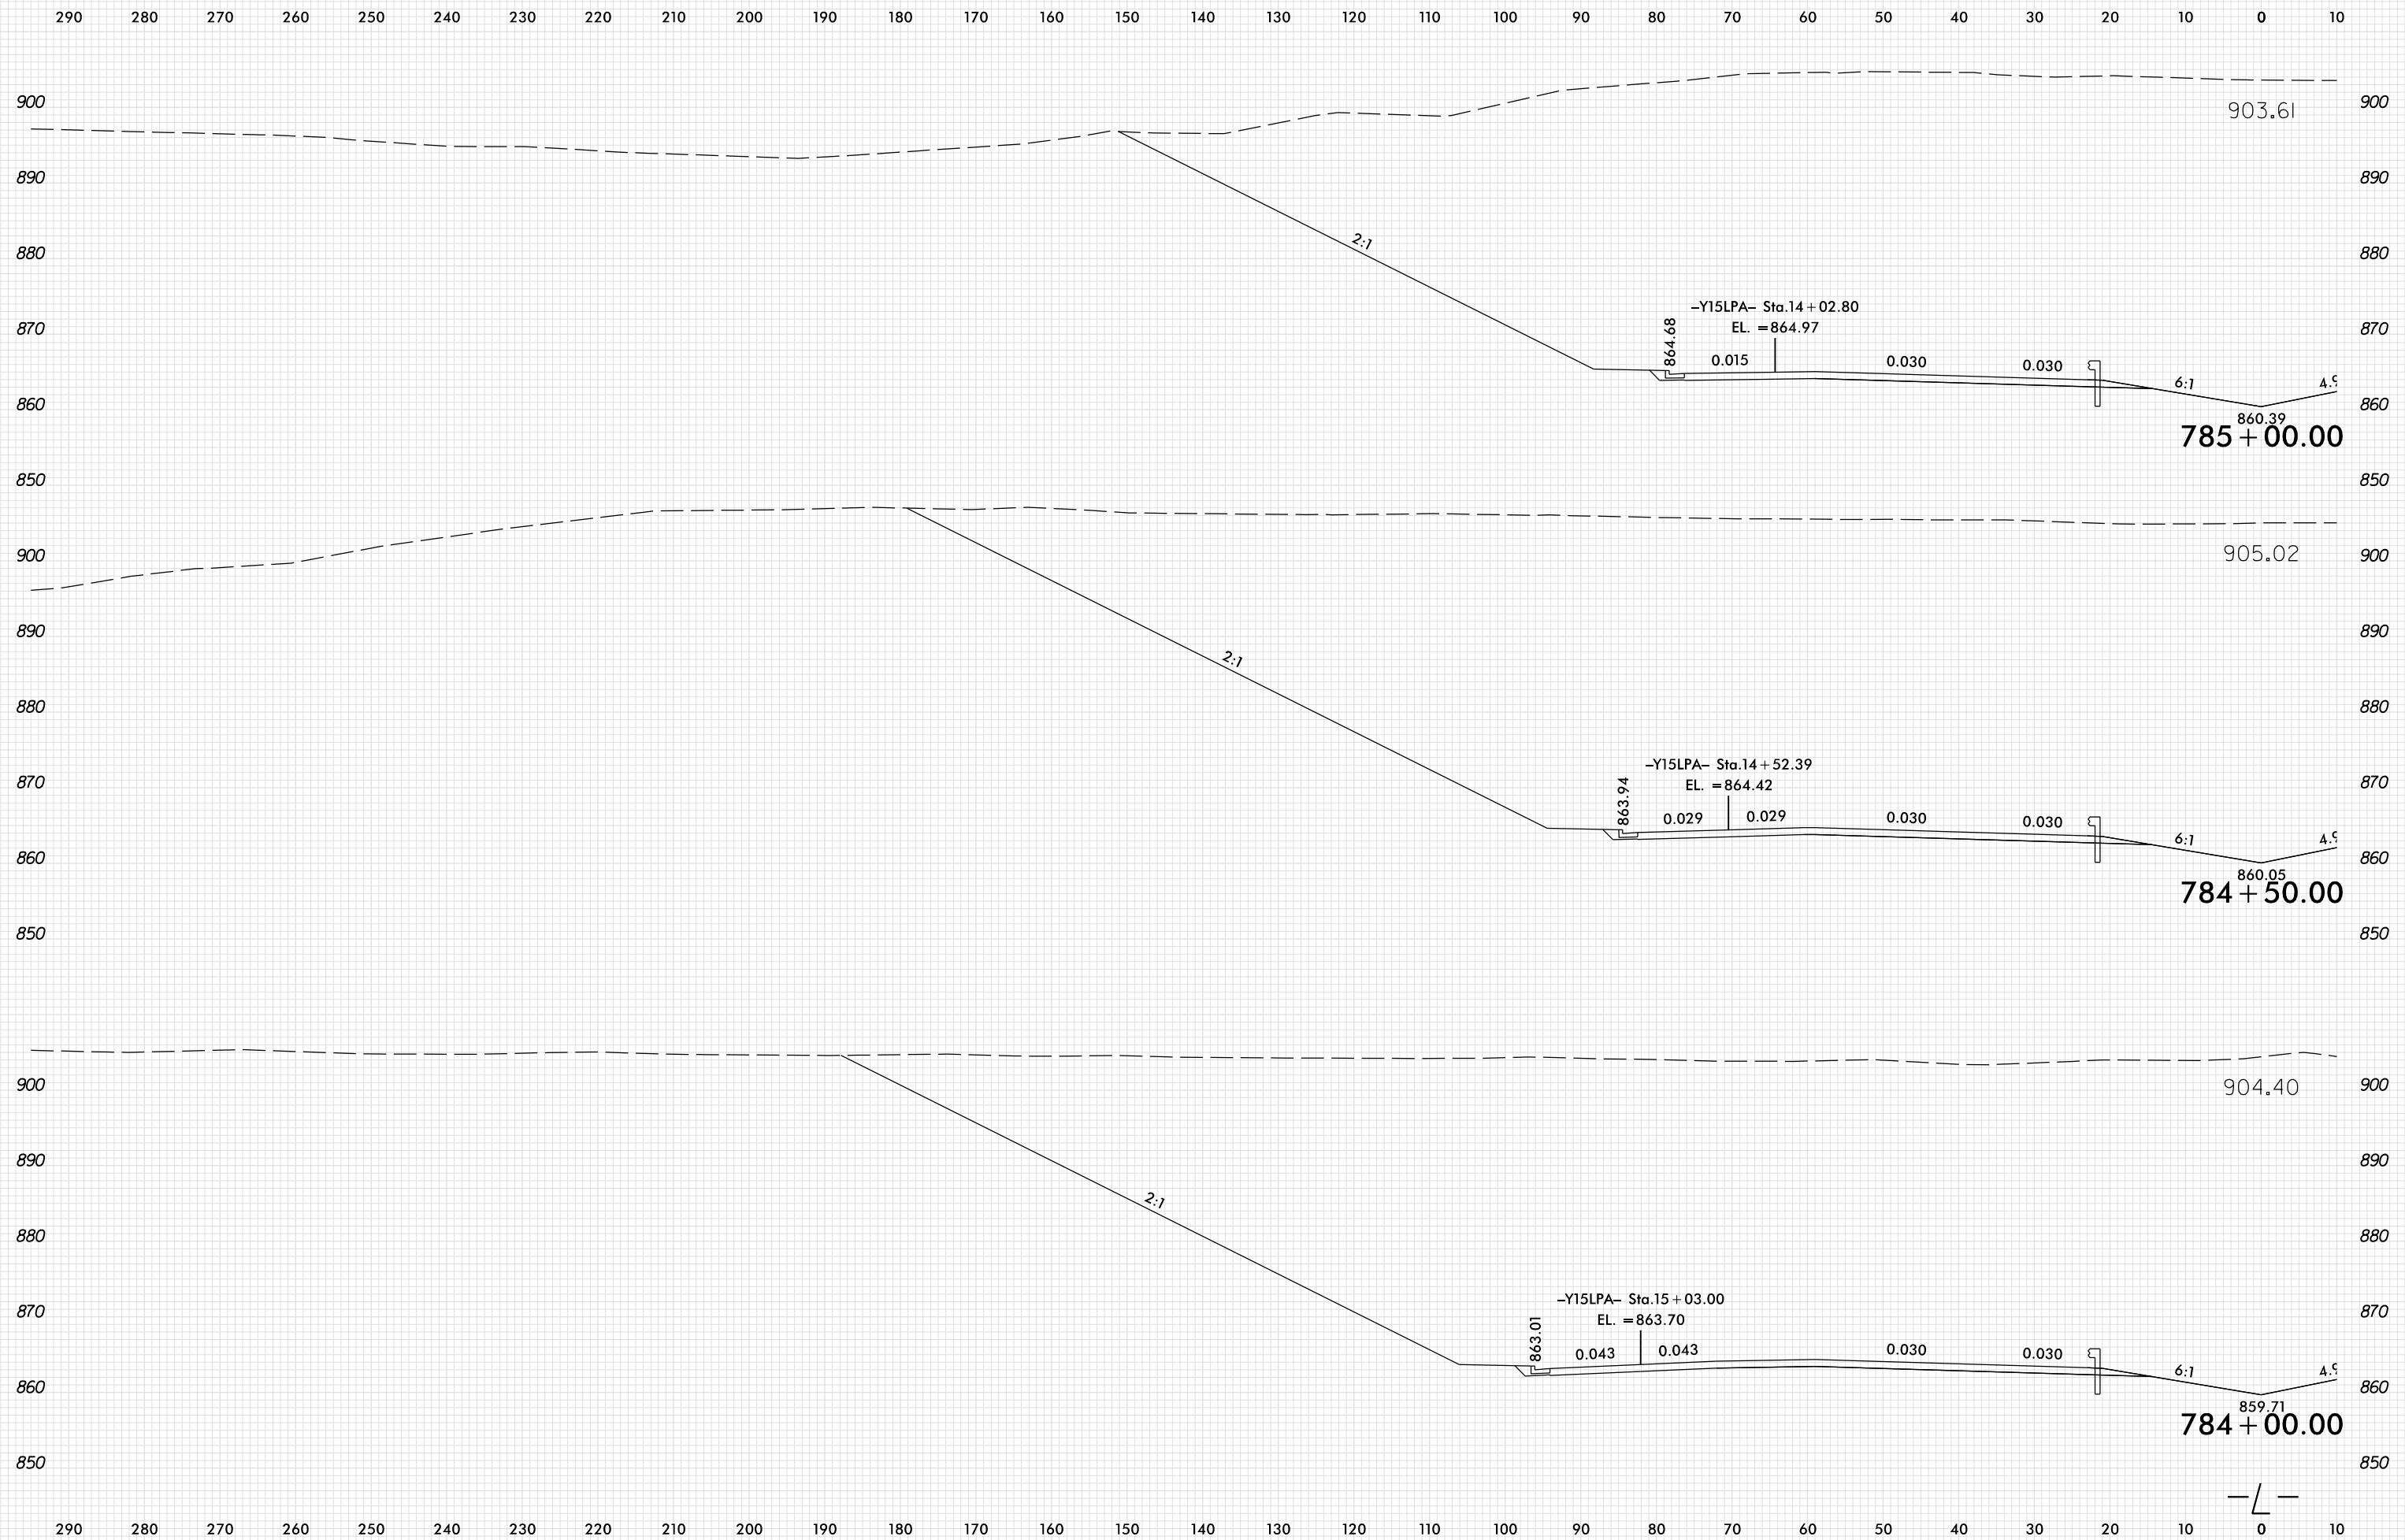

8/23/99

PLOT DRIVER: NCD01\_pdf\_color\_eng\_100.plt  
 USER: SPEREIRA  
 DATE: 6/10/2021  
 TIME: 2:16:22 PM  
 FILE: \