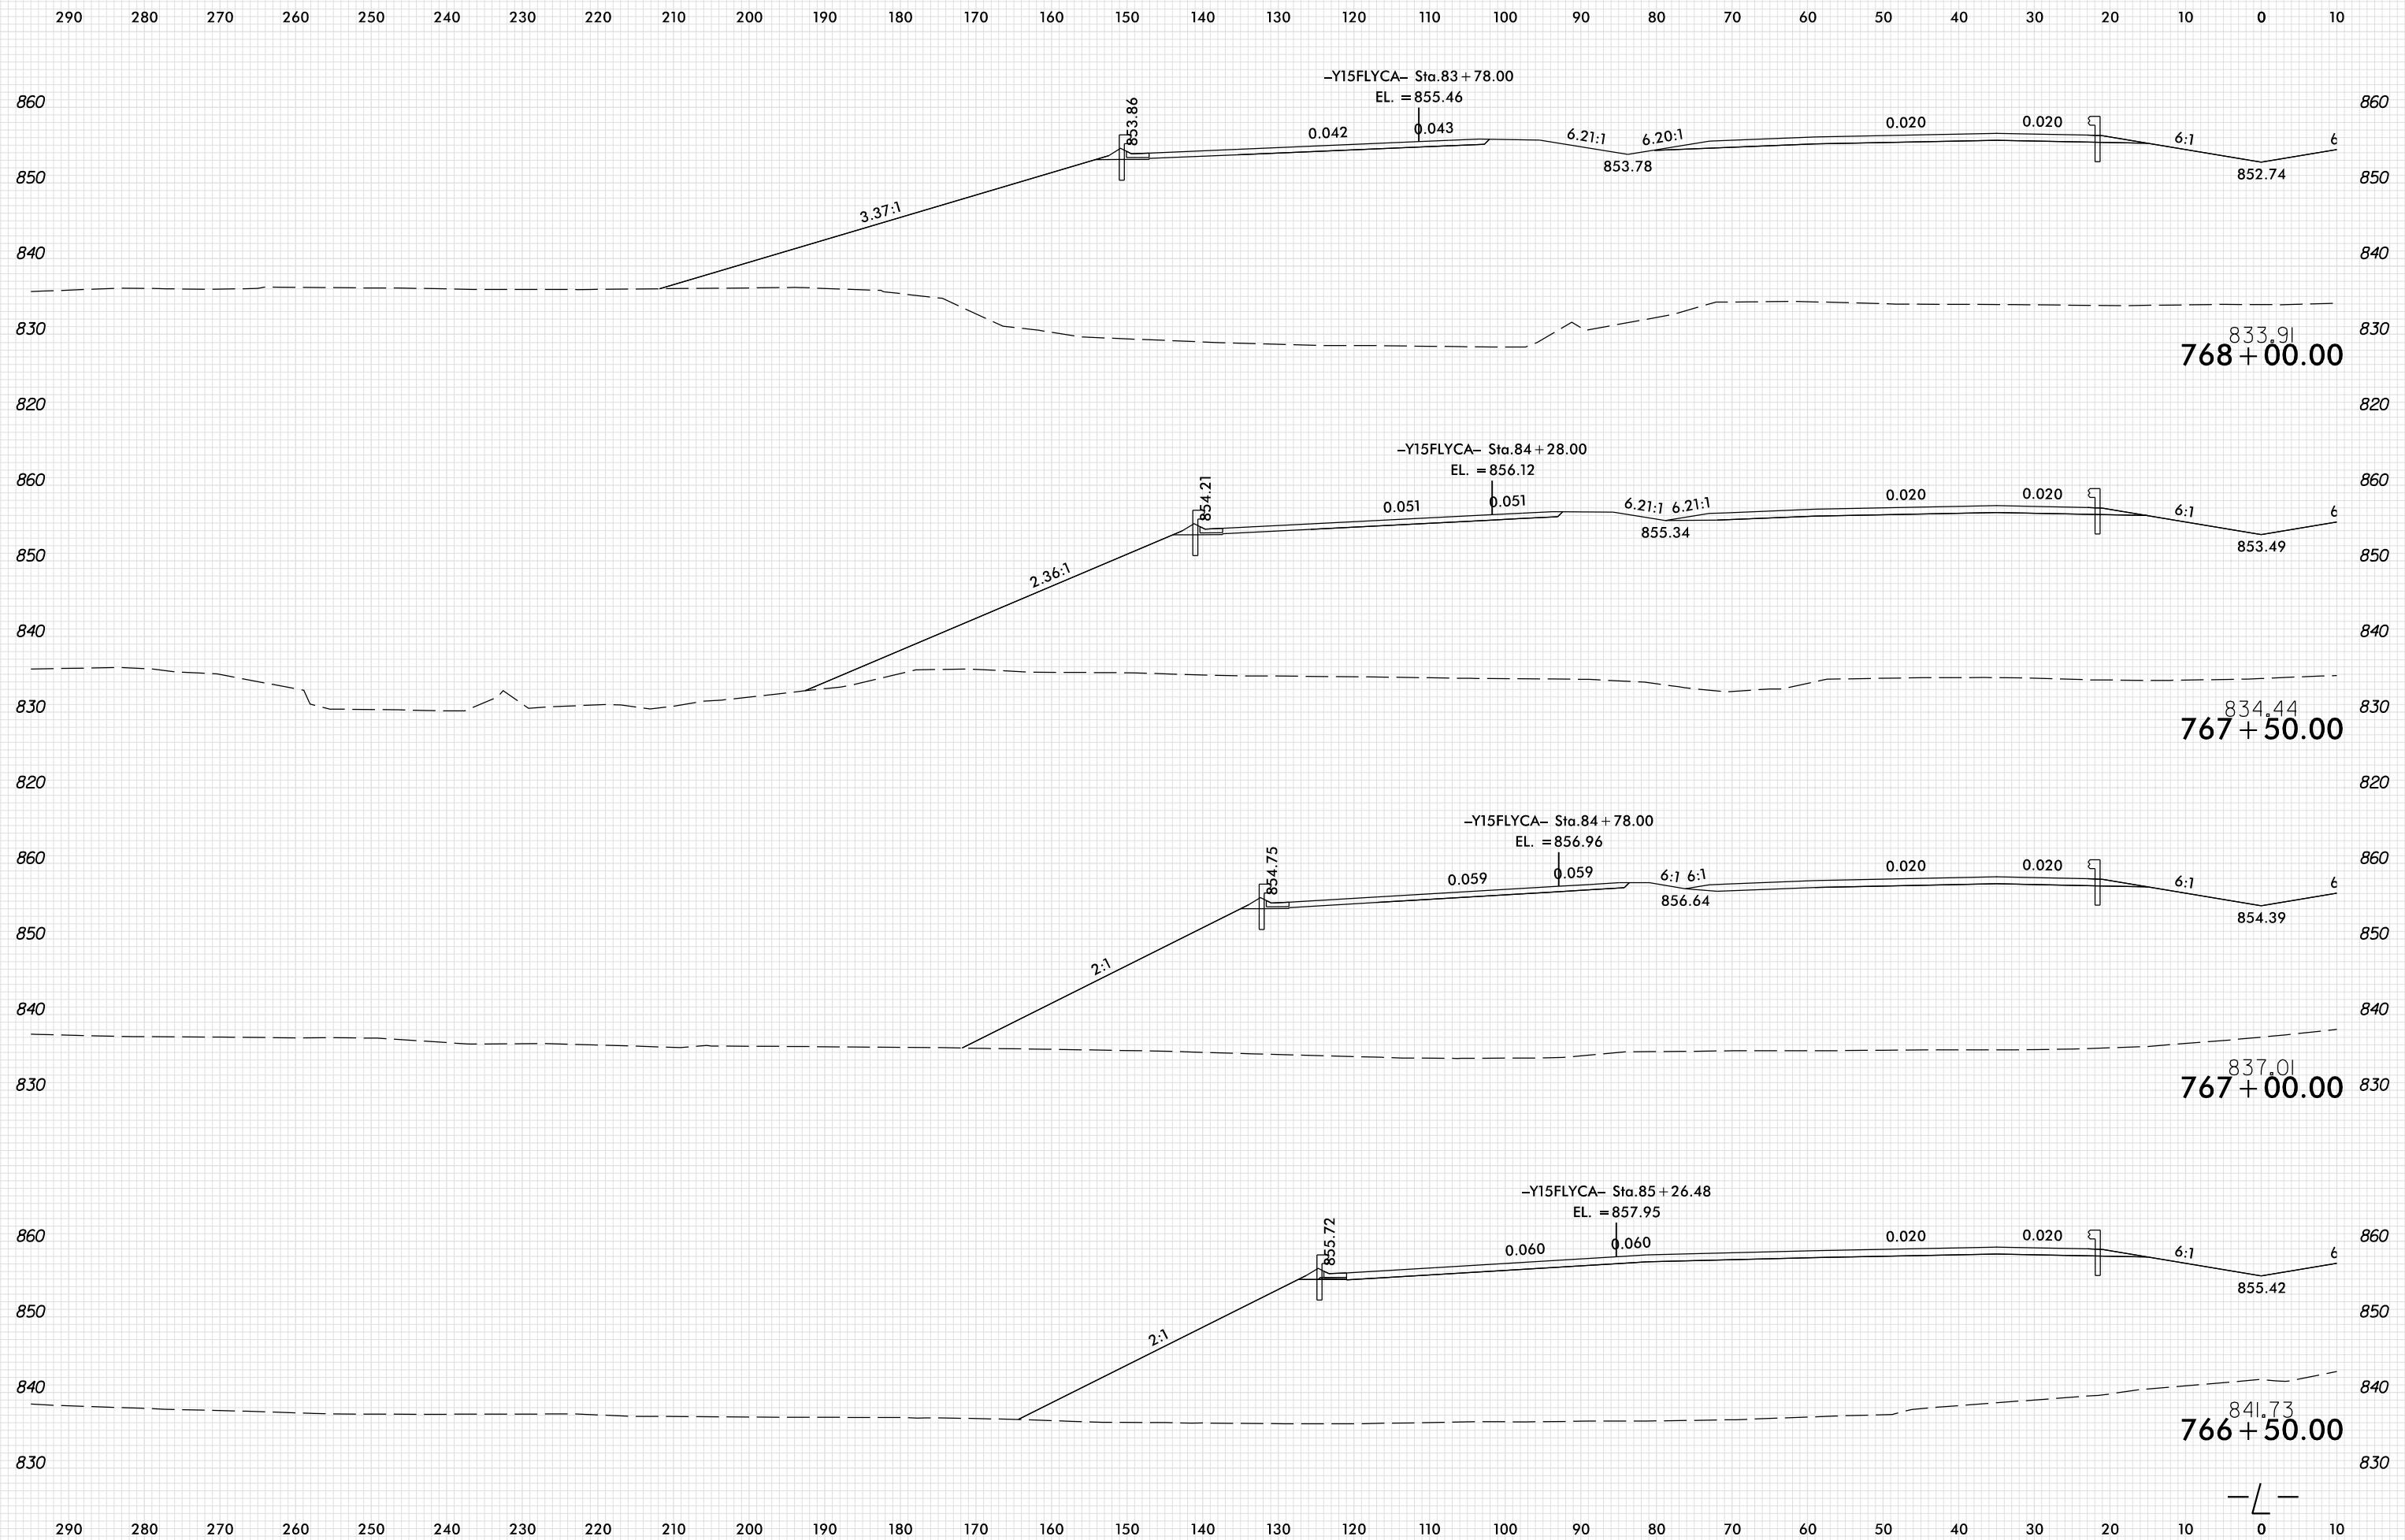

8/23/99

PLOT DRIVER: NCDOT_pdf_color_eng_100.plt
 USER: SPEREIRA
 DATE: 6/10/2021
 TIME: 2:16:13 PM
 FILE: \