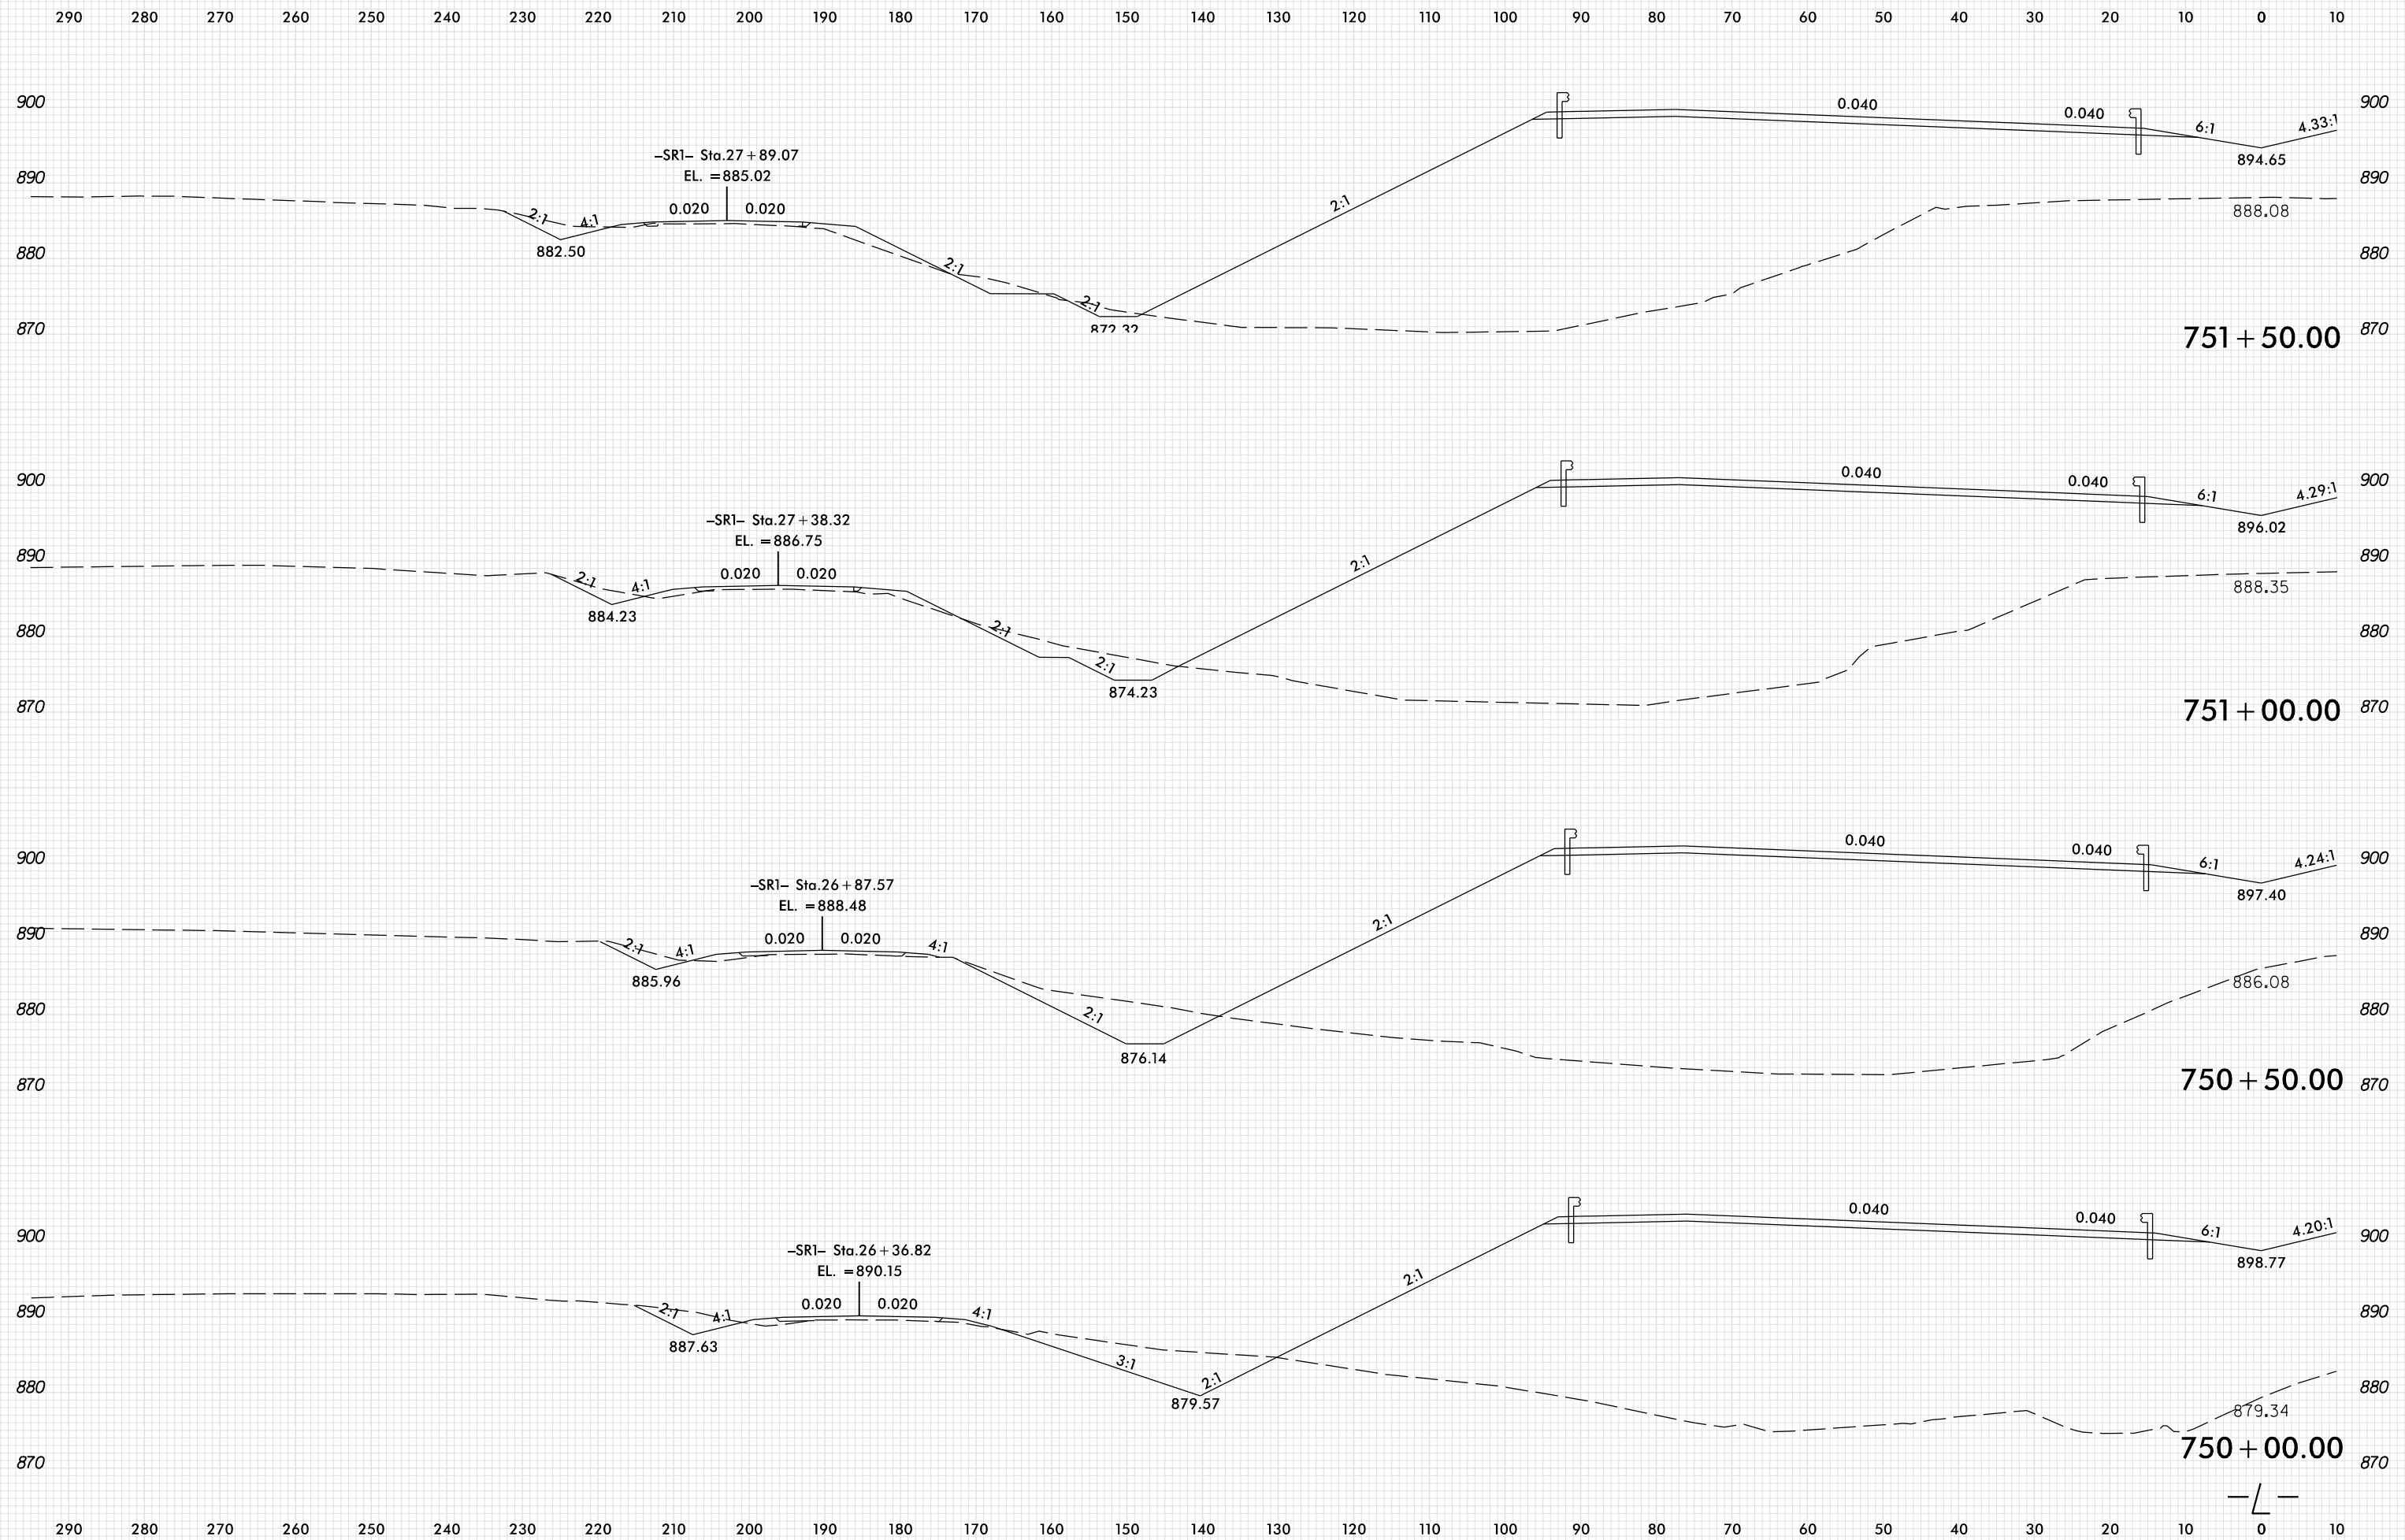

8/23/99

PLOT DRIVER: NCDOT_pdf_color_eng_100.plt
 USER: SPEREIRA
 DATE: 6/10/2021
 TIME: 2:16:07 PM
 FILE: \