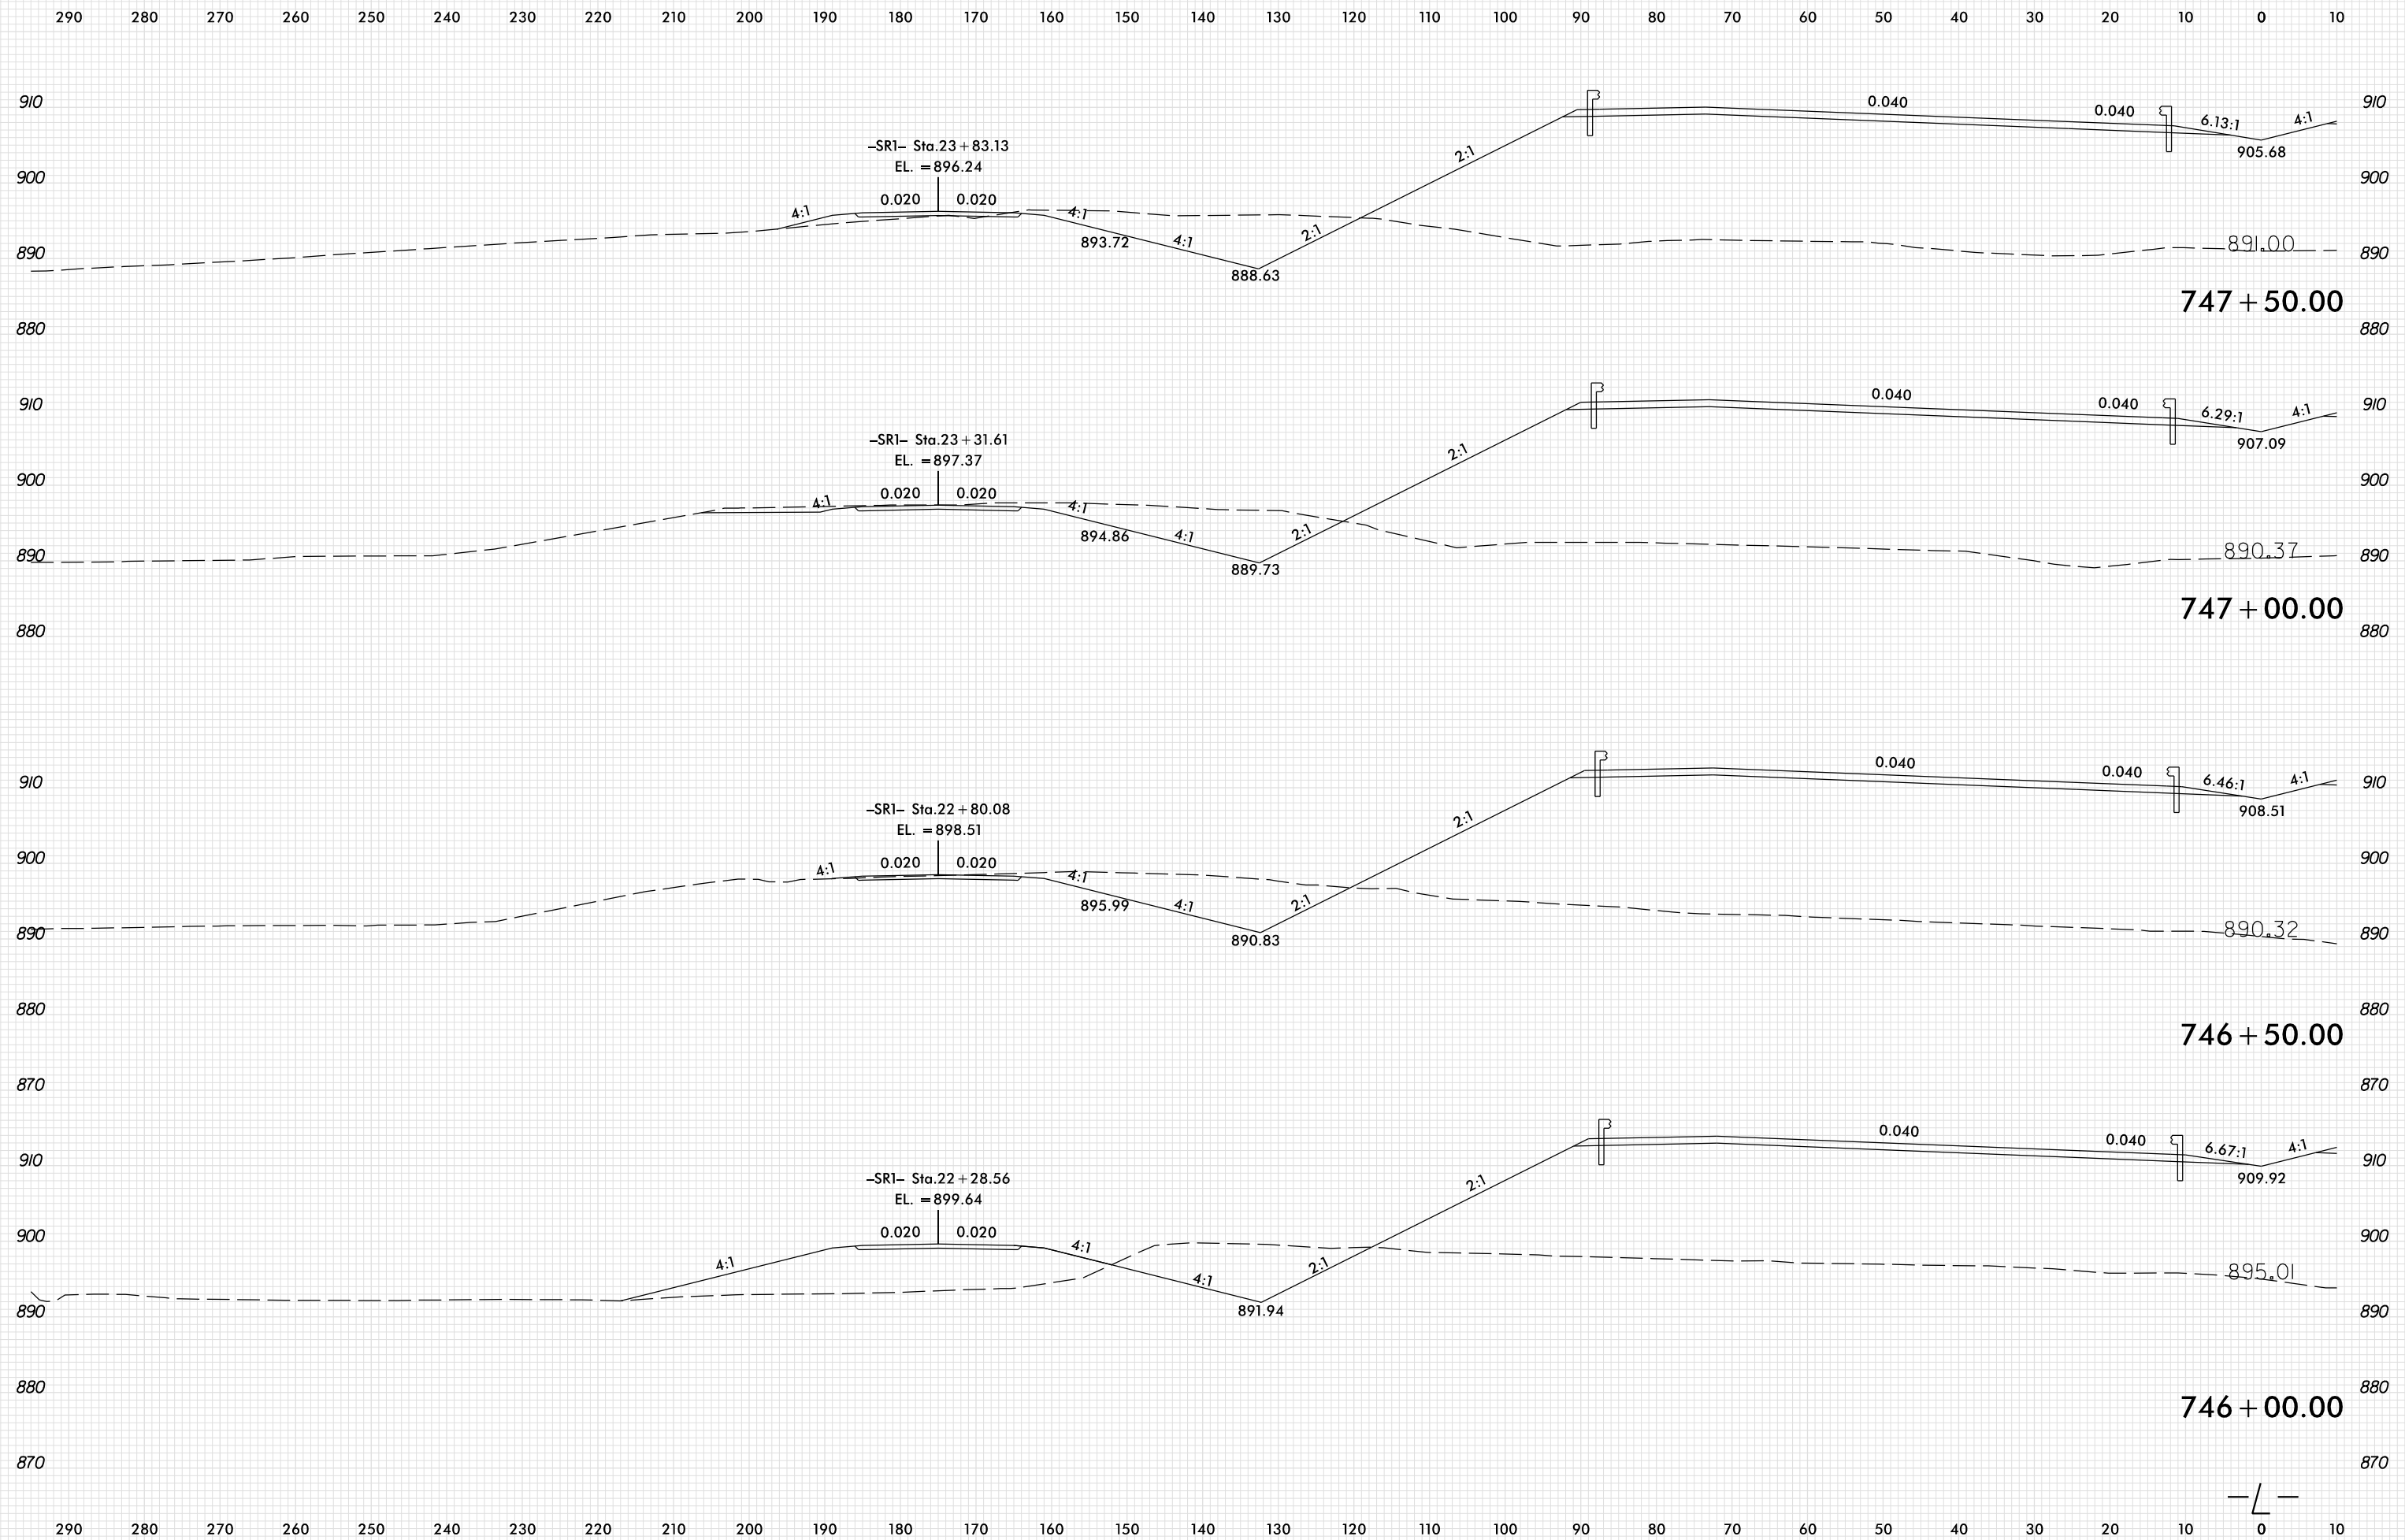

8/23/99

PLOT DRIVER: NCDOT_pdf_color_eng_100.plt
 USER: SPEREIRA
 DATE: 6/10/2021
 TIME: 2:16:06 PM
 FILE: \