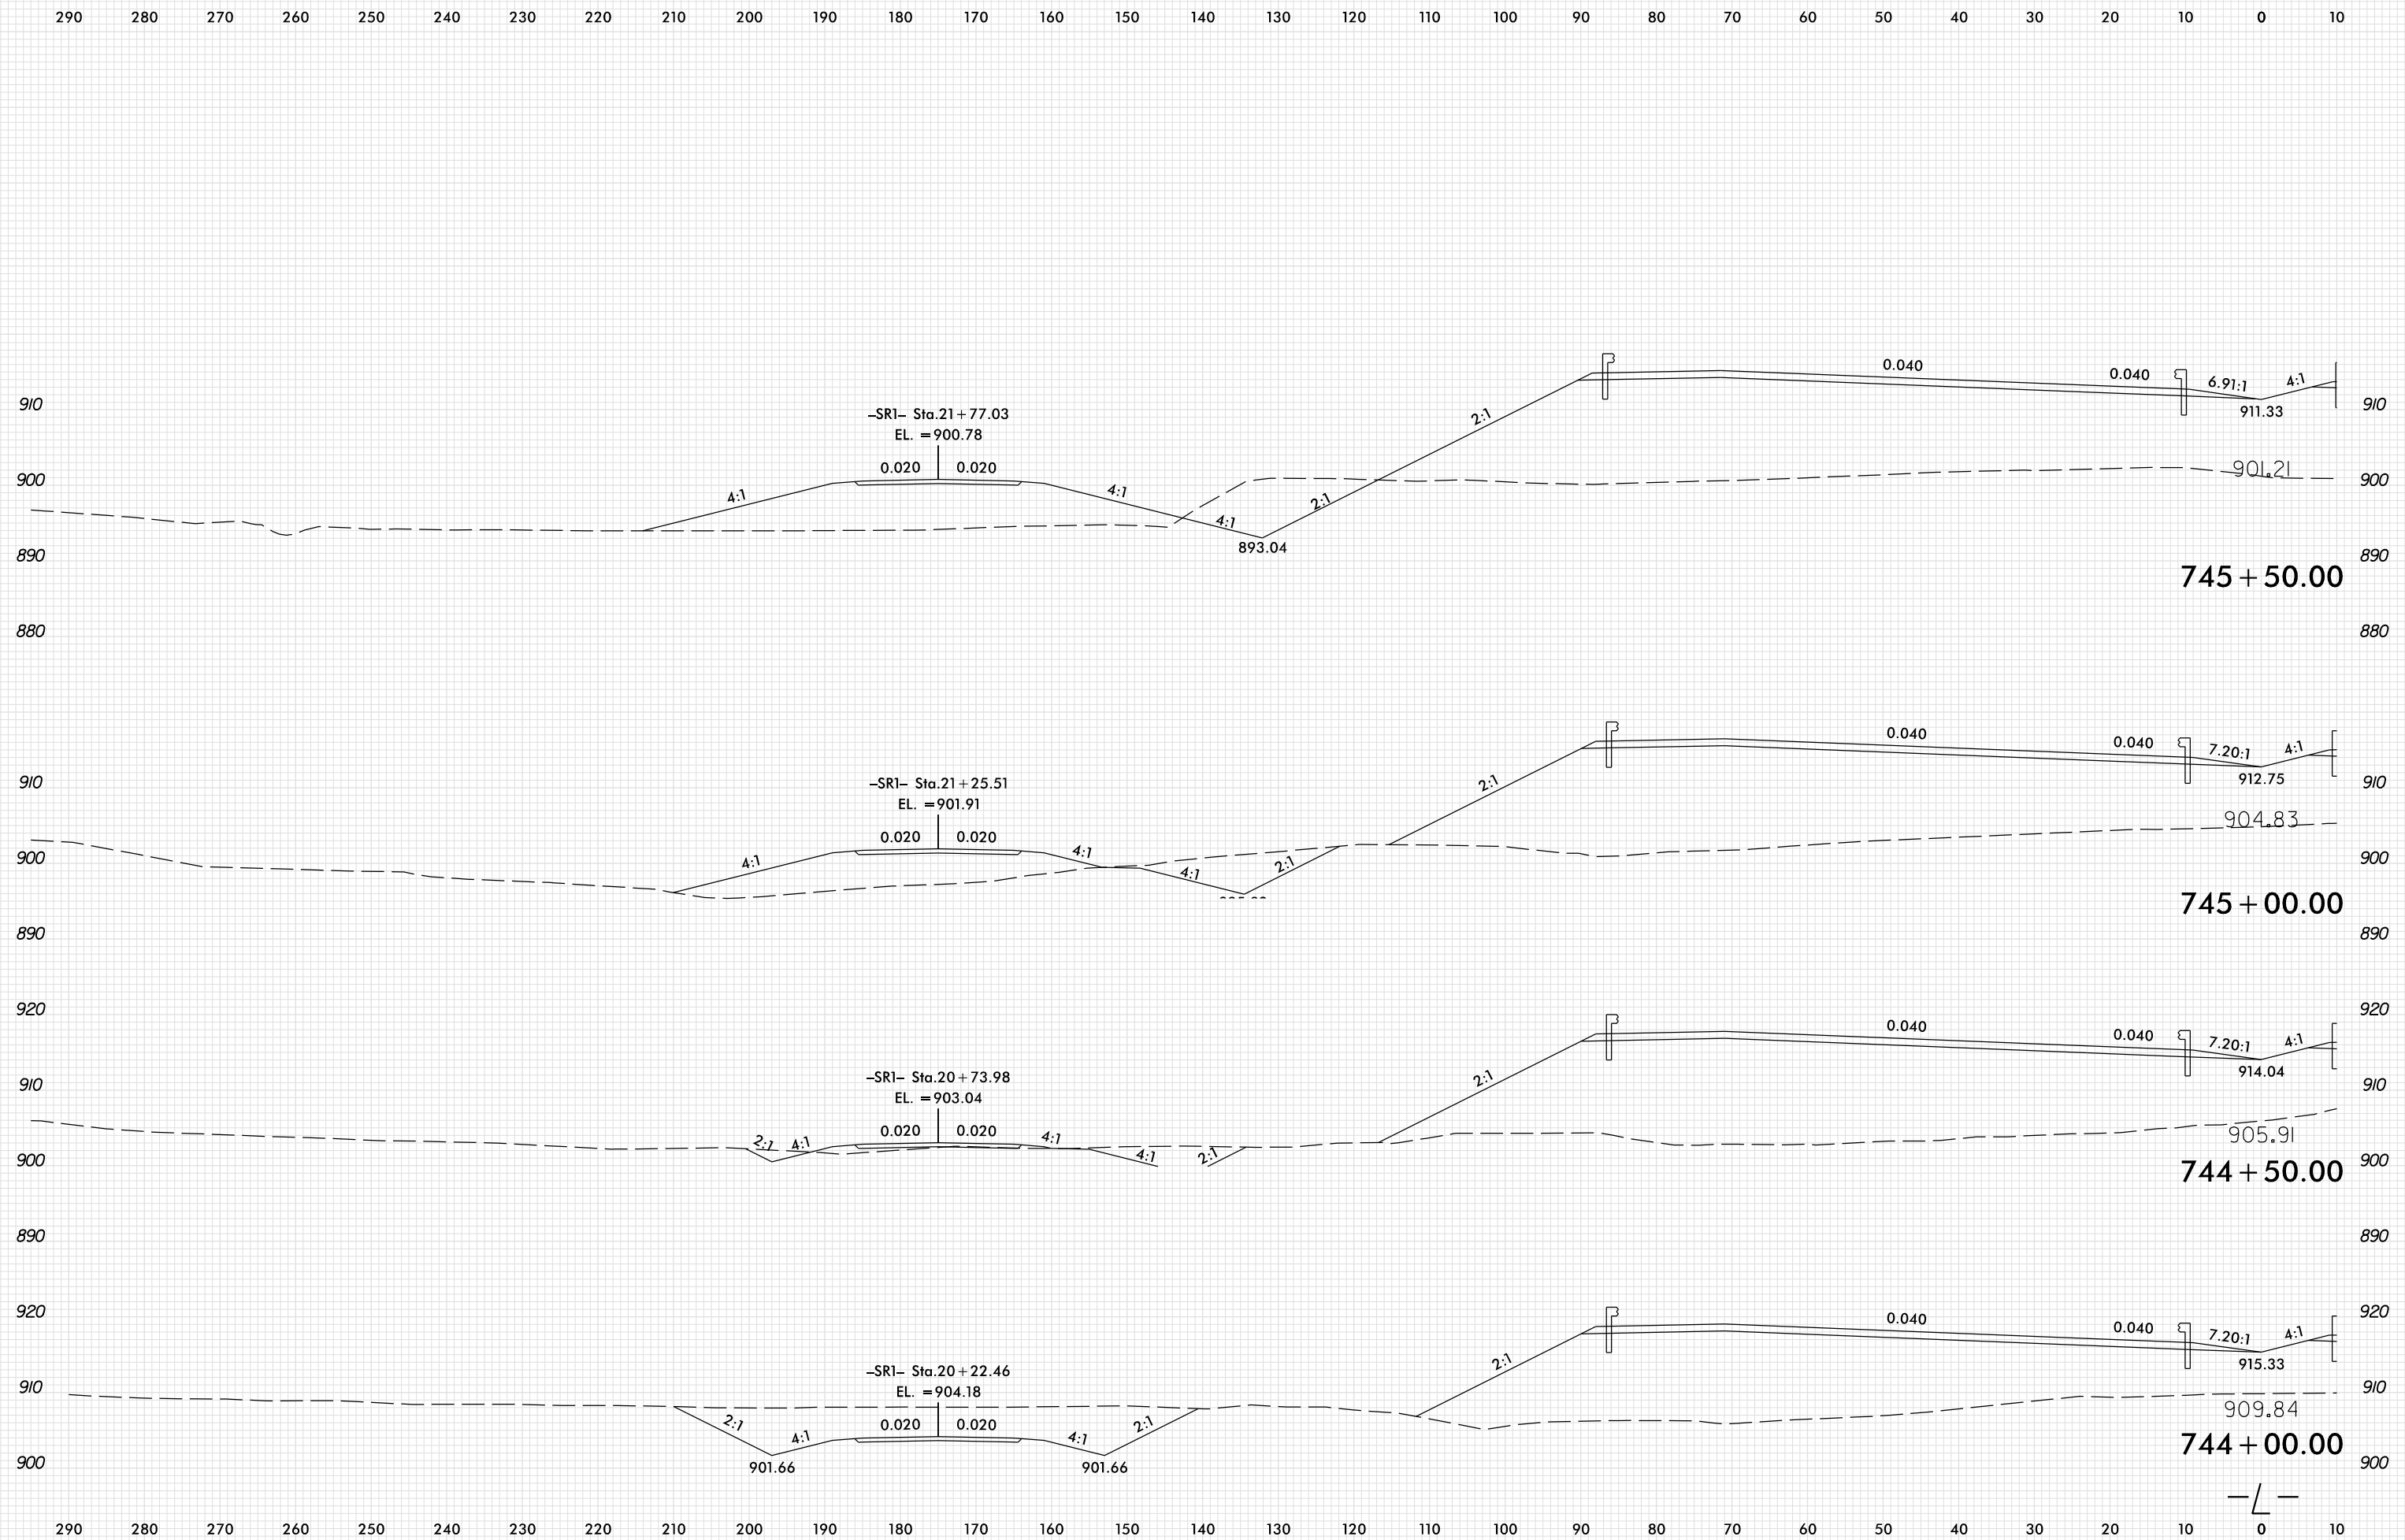

8/23/99

PLOT DRIVER: NCD01_pdf_color_eng_100.plt
 USER: SPEREIRA
 DATE: 6/10/2021
 TIME: 2:16:06 PM
 FILE: \