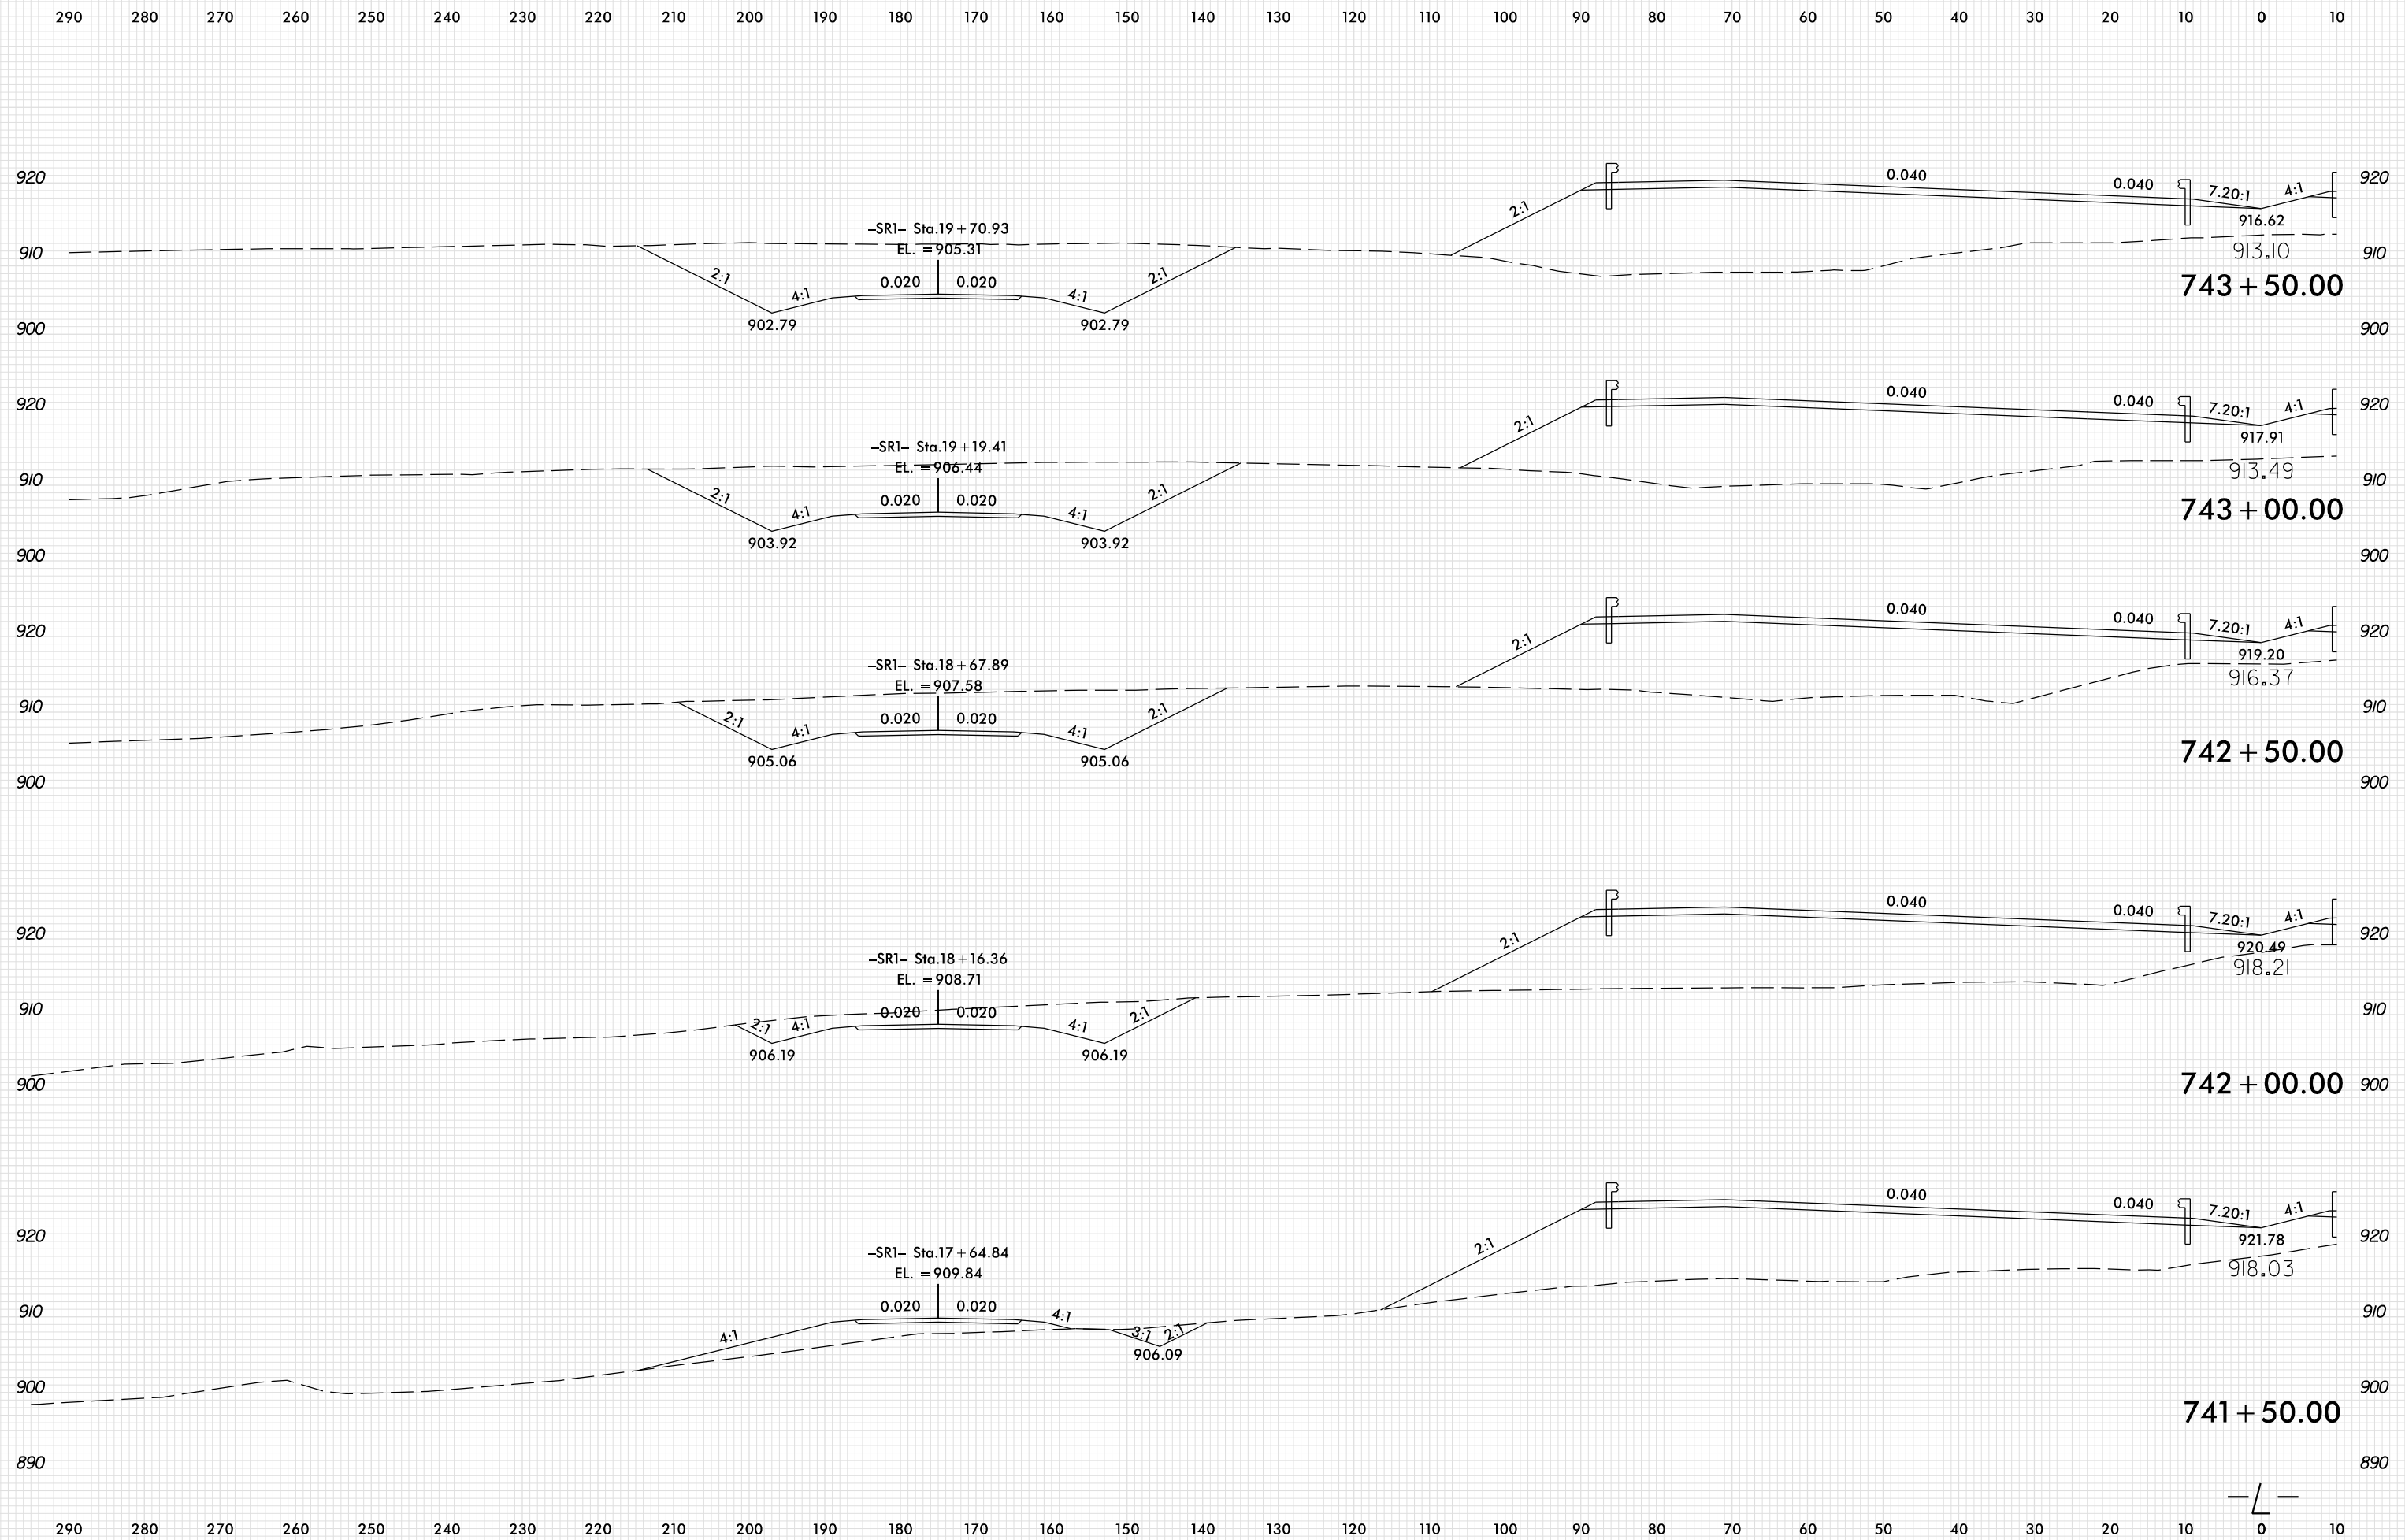

8/23/99

PLOT DRIVER: NCD01\_pdf\_color\_eng\_100.plt  
 USER: SPEREIRA  
 DATE: 6/10/2021  
 TIME: 2:16:05 PM  
 FILE: \