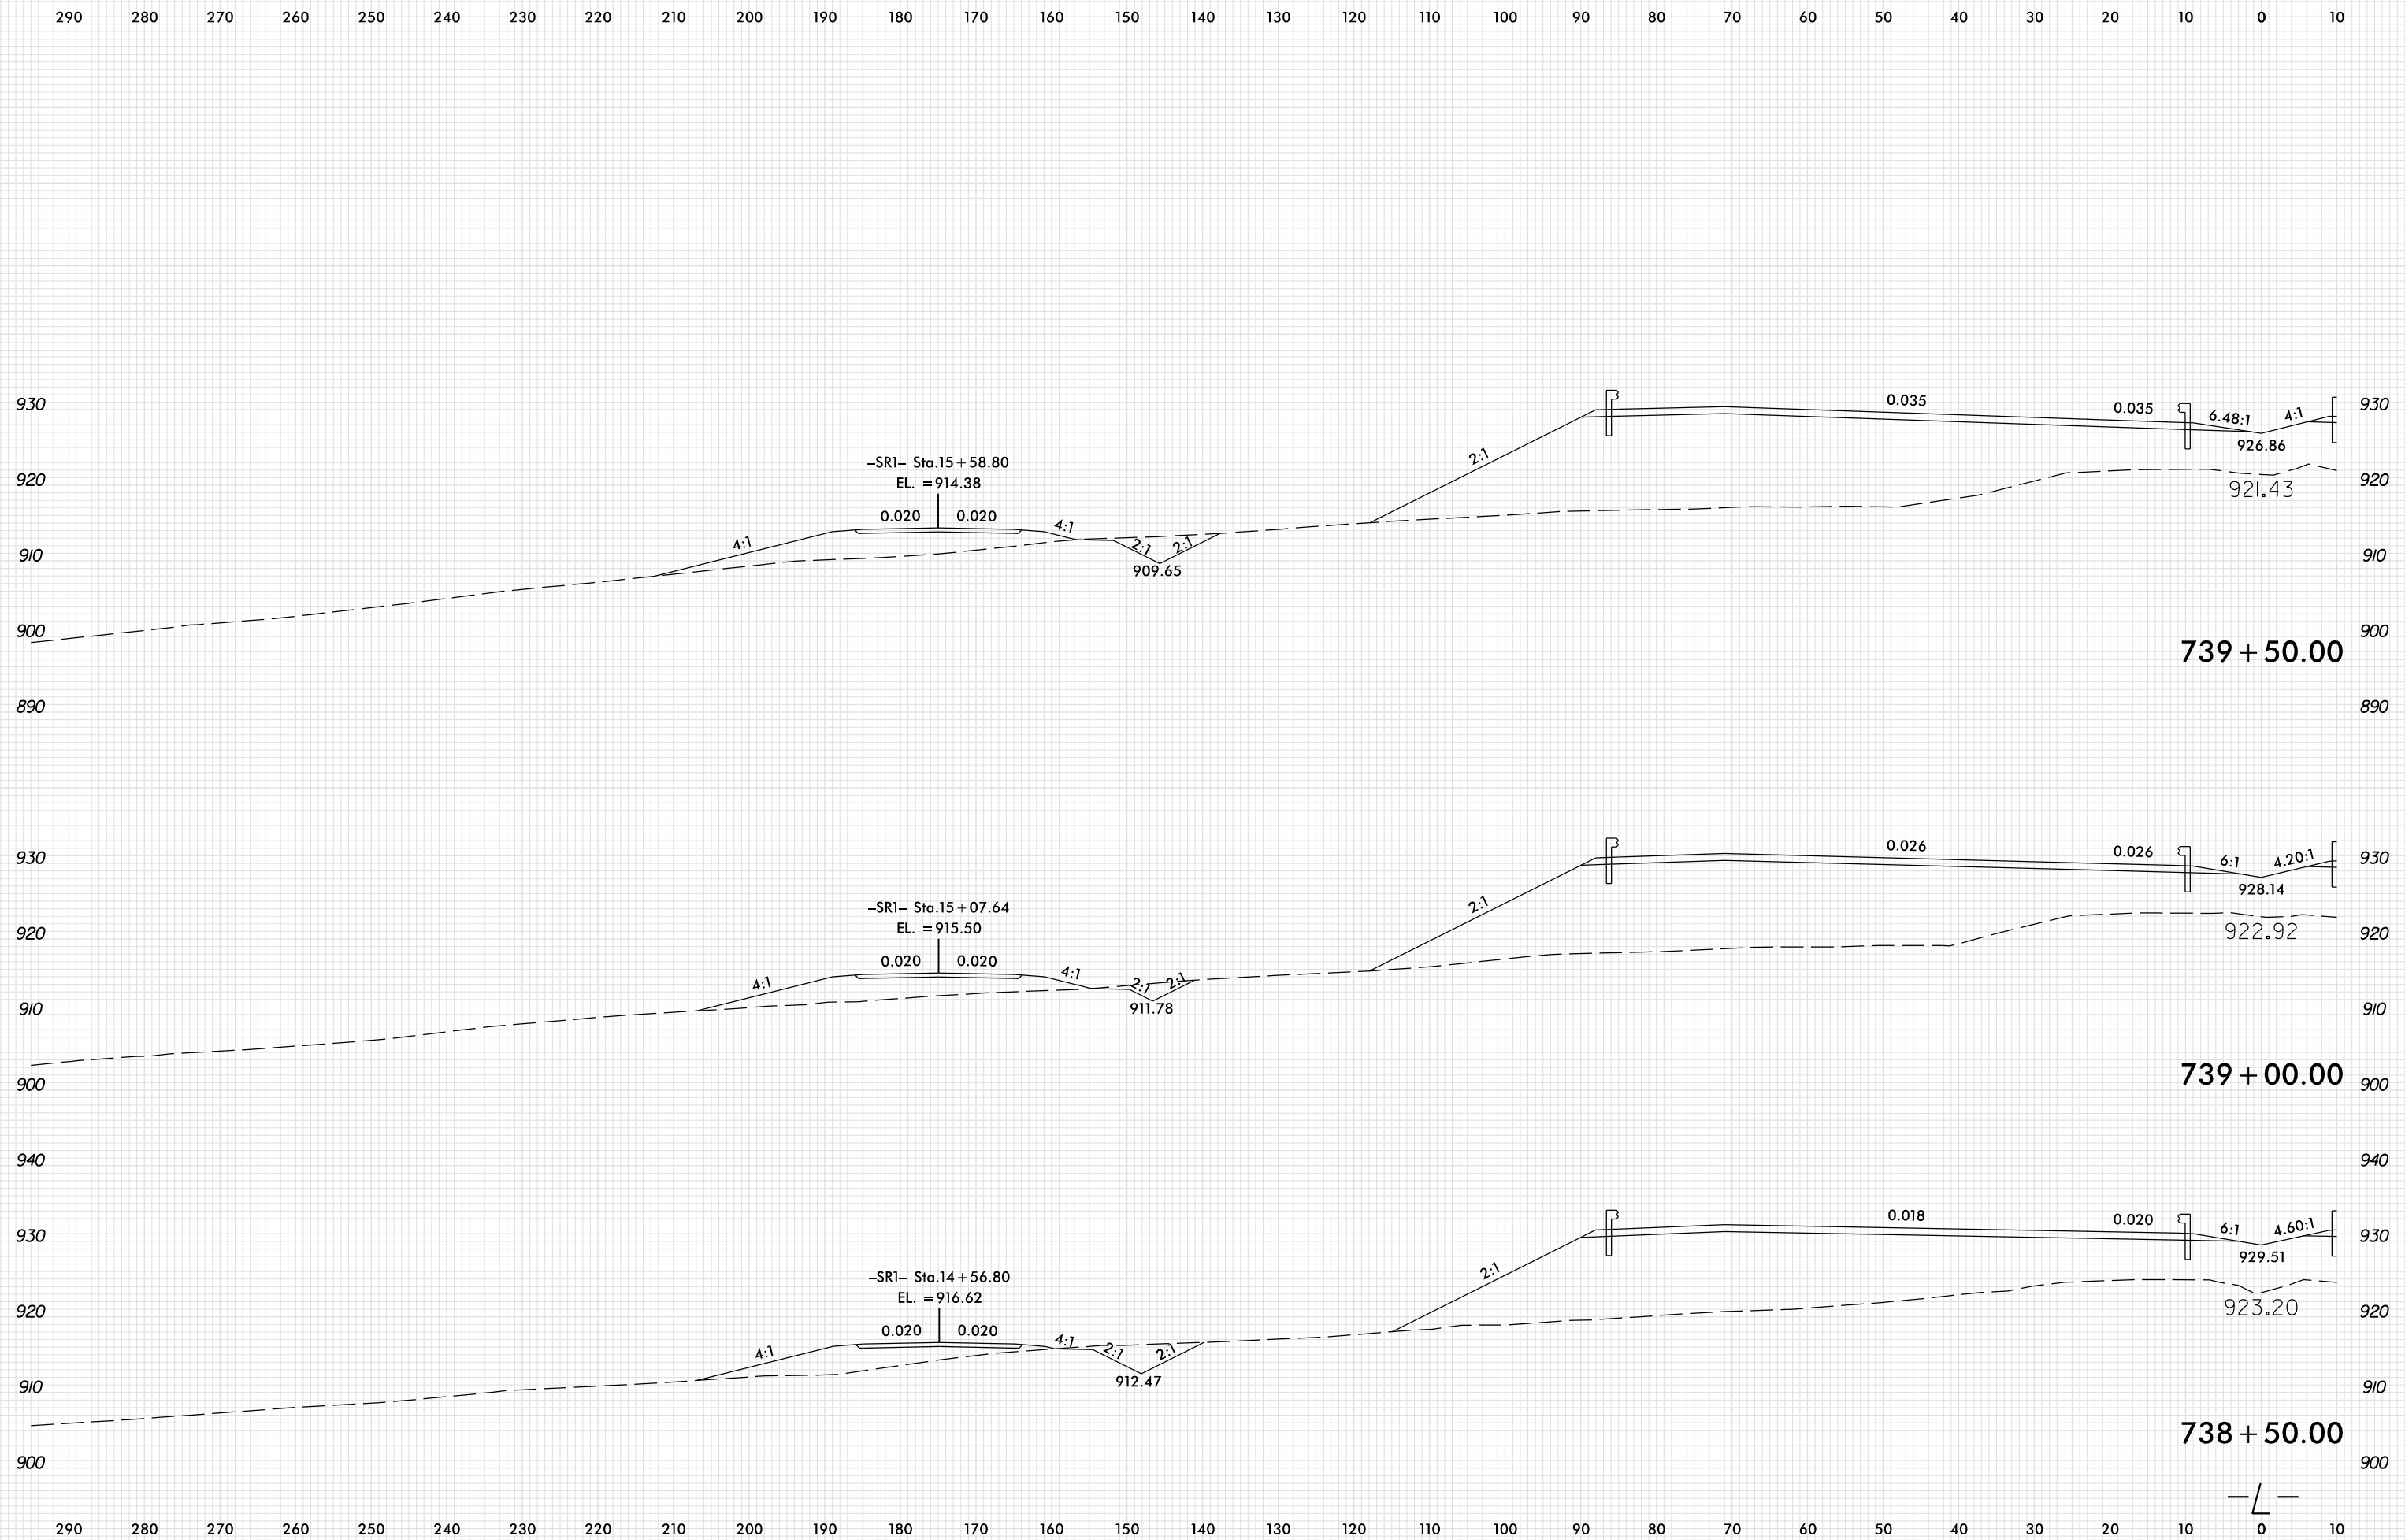

8/23/99

PLOT DRIVER: NCDOT_pdf_color_eng_100.plt
 USER: SPEREIRA
 DATE: 6/10/2021
 TIME: 2:16:04 PM
 FILE: \