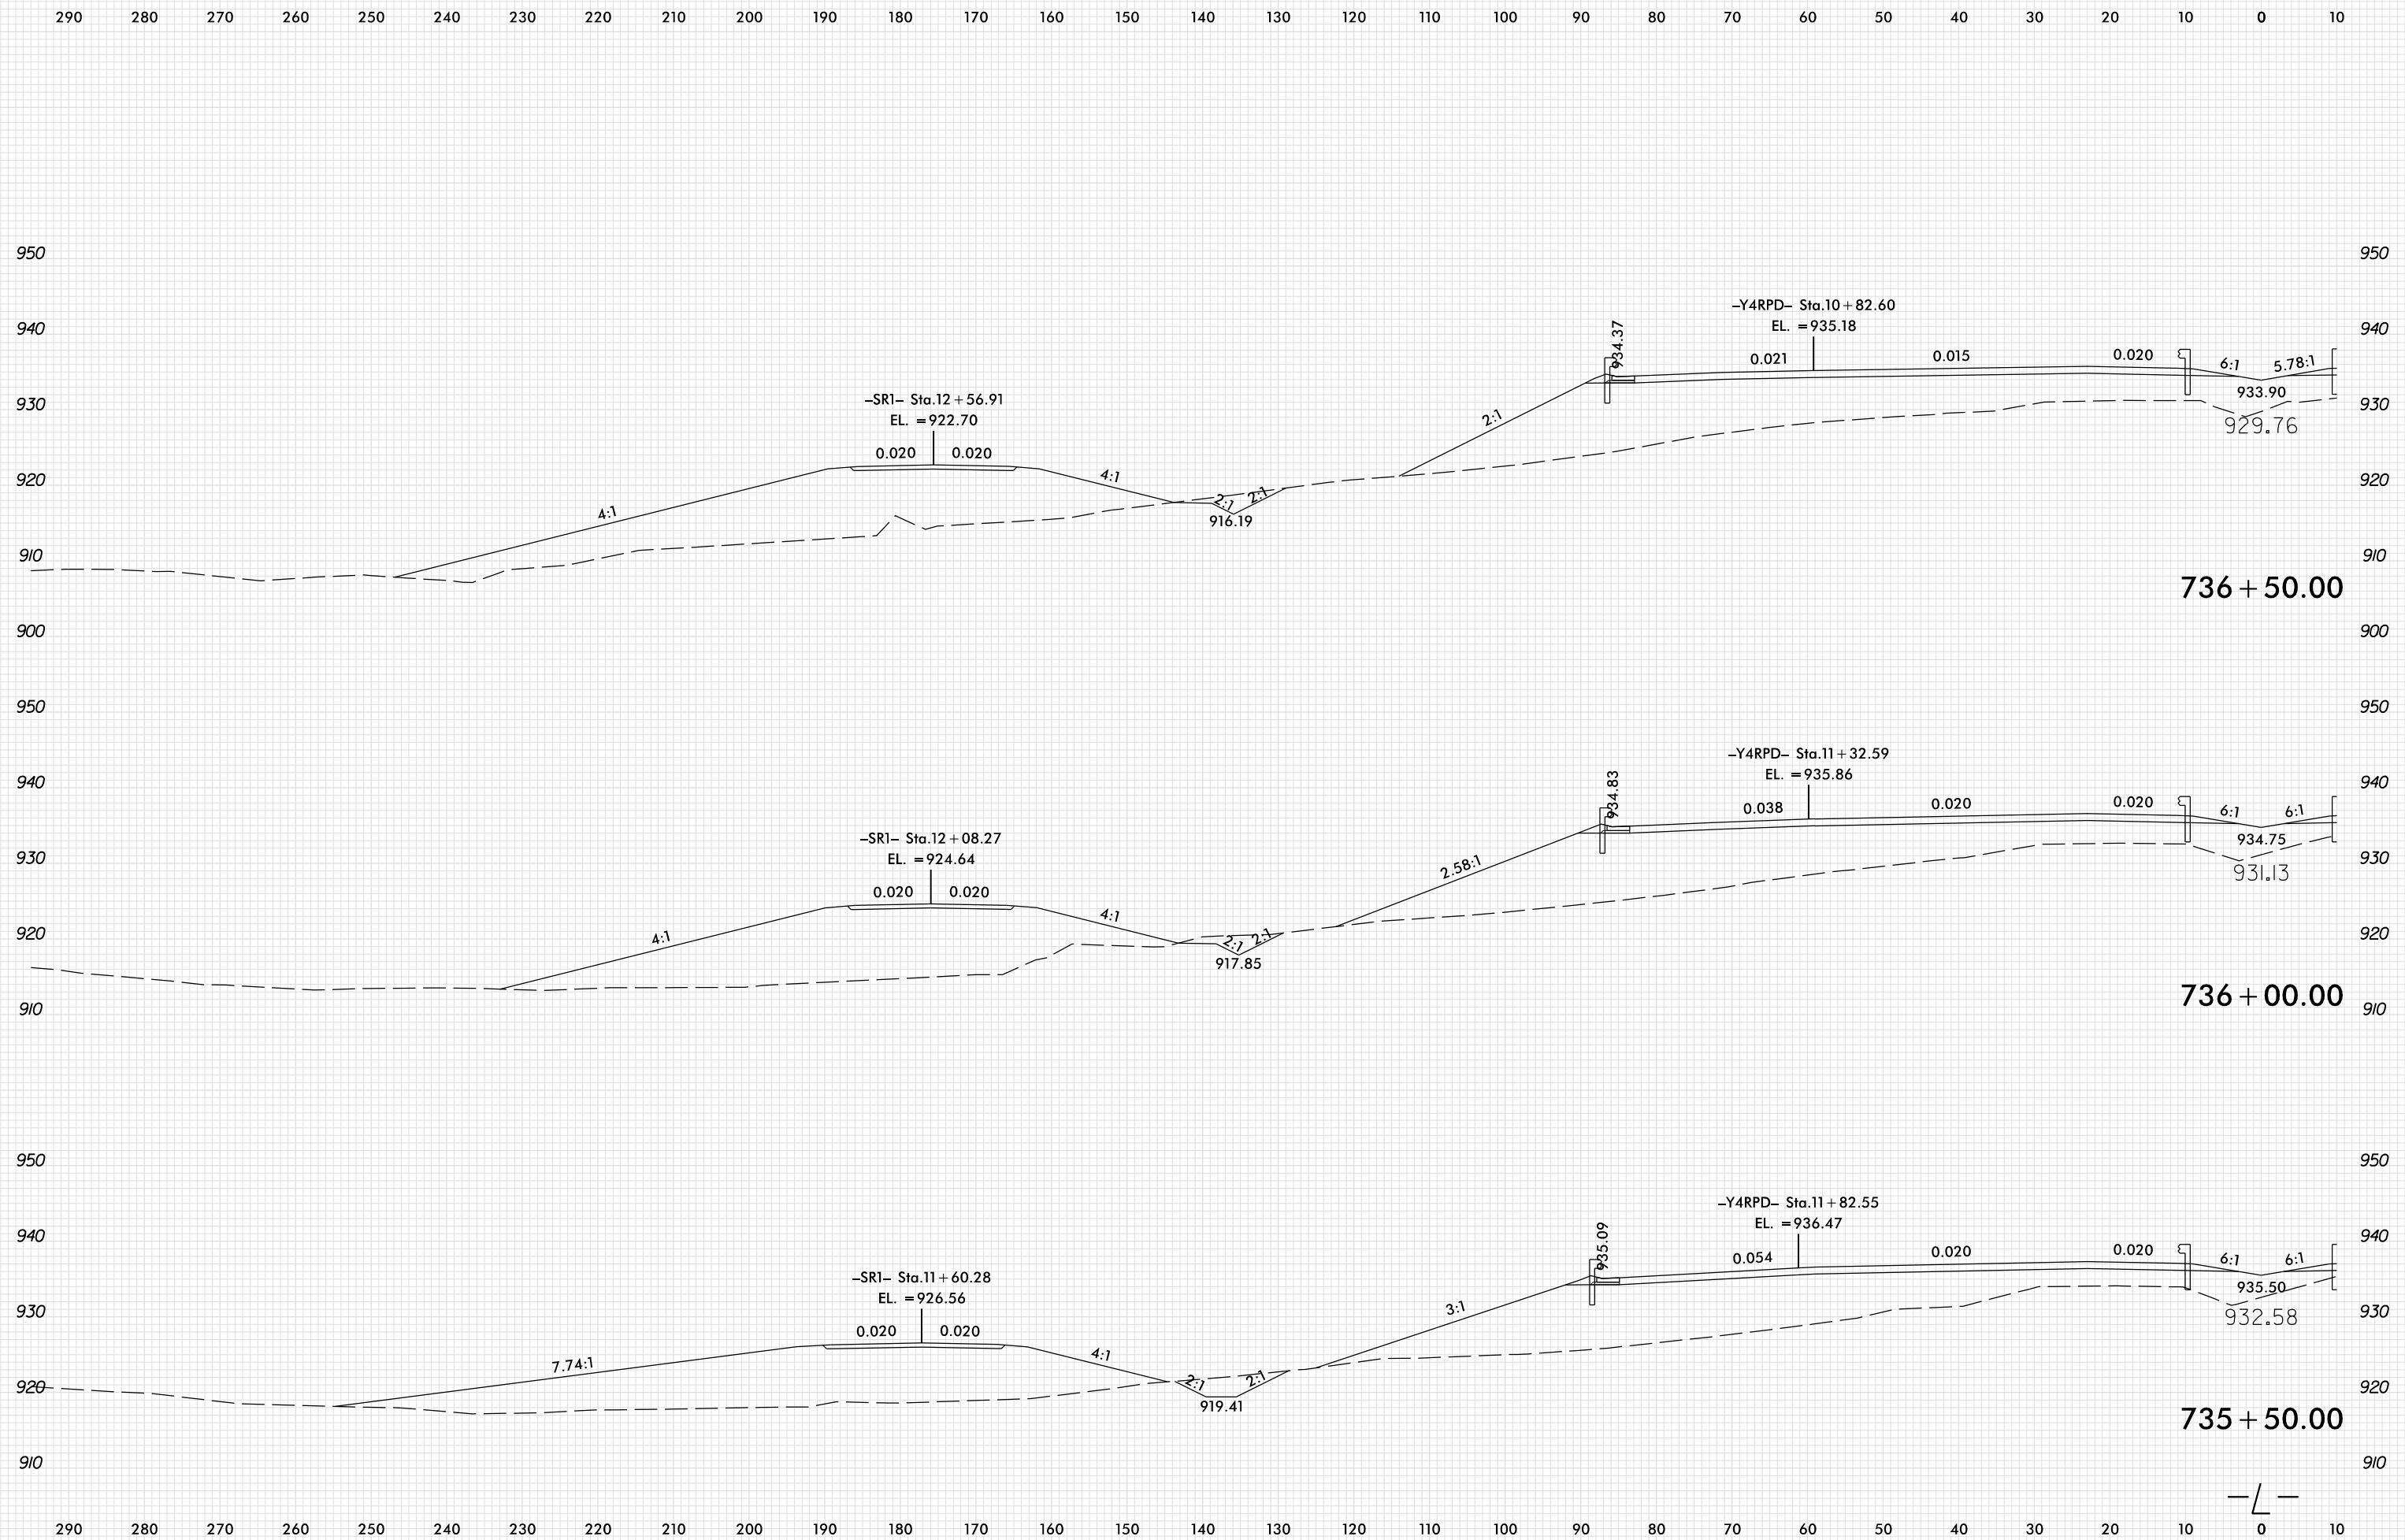

8/23/99

PLOT DRIVER: NCDOT\_pdf\_color\_eng\_100.plt  
 USER: SPEREIRA  
 DATE: 6/10/2021  
 TIME: 2:16:02 PM  
 FILE: \