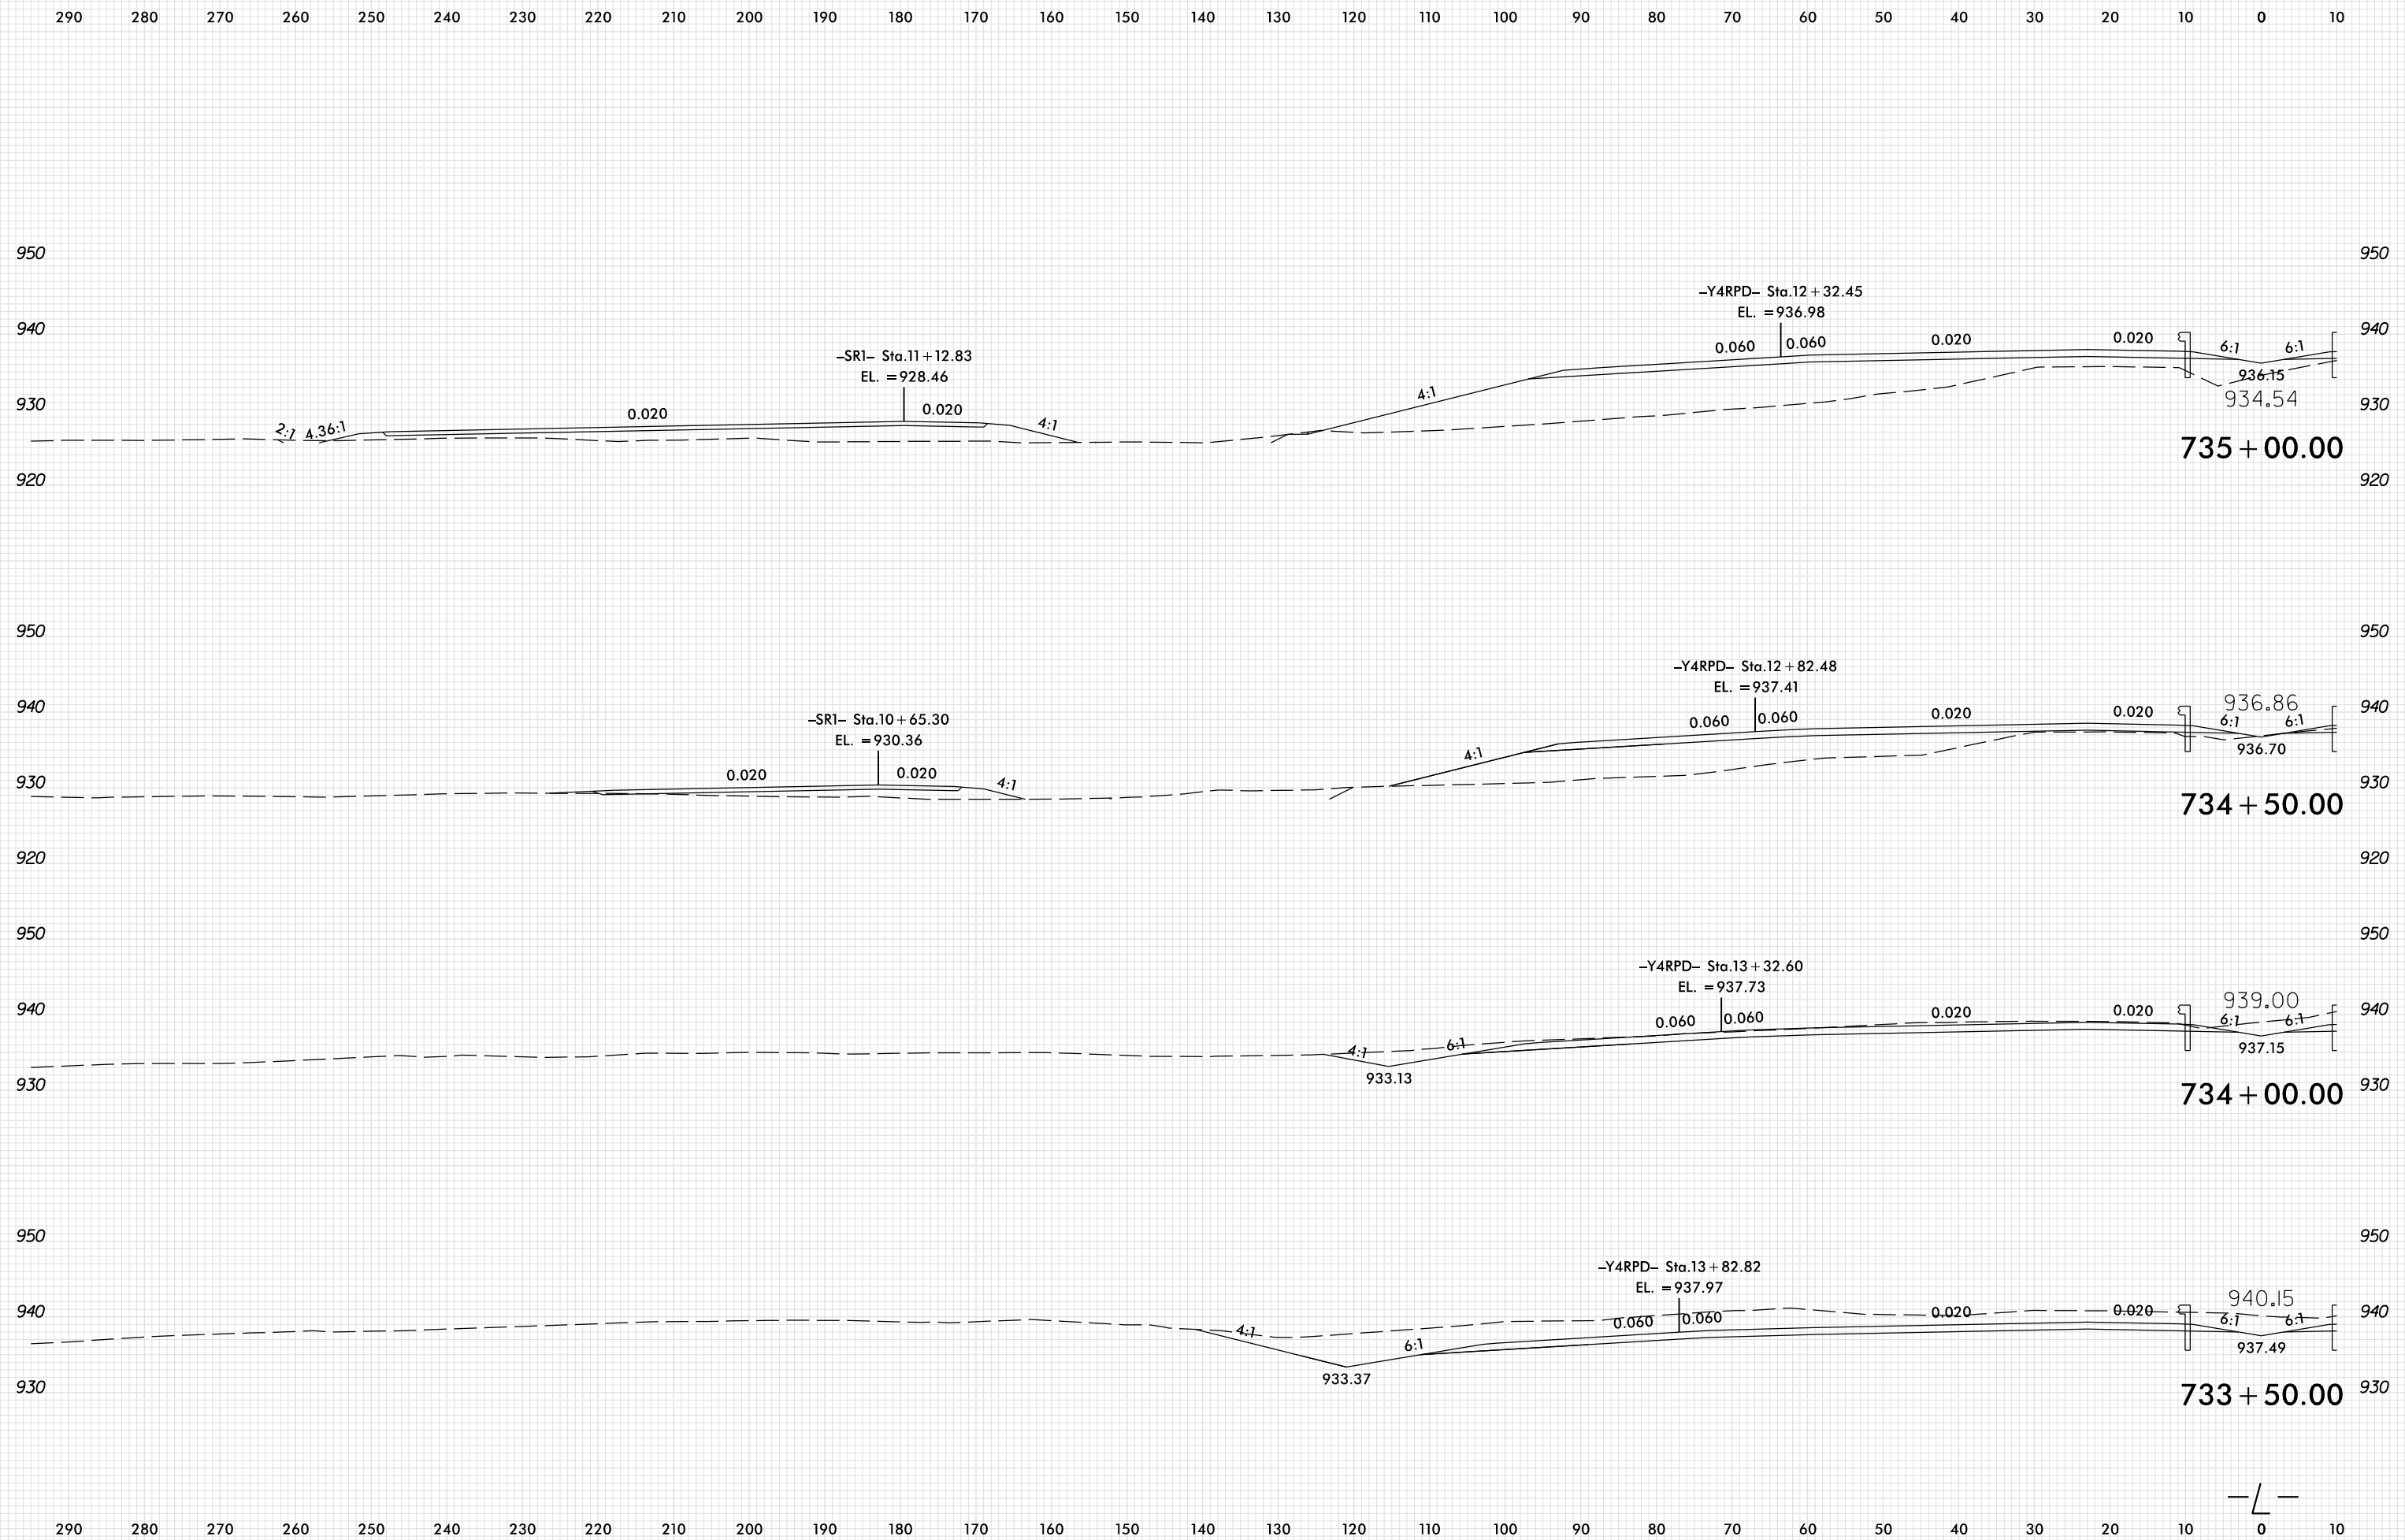

8/23/99

PLOT DRIVER: NCD01_pdf_color_eng_100.plt
 USER: SPEREIRA
 DATE: 6/10/2021
 TIME: 2:16:02 PM
 FILE: \