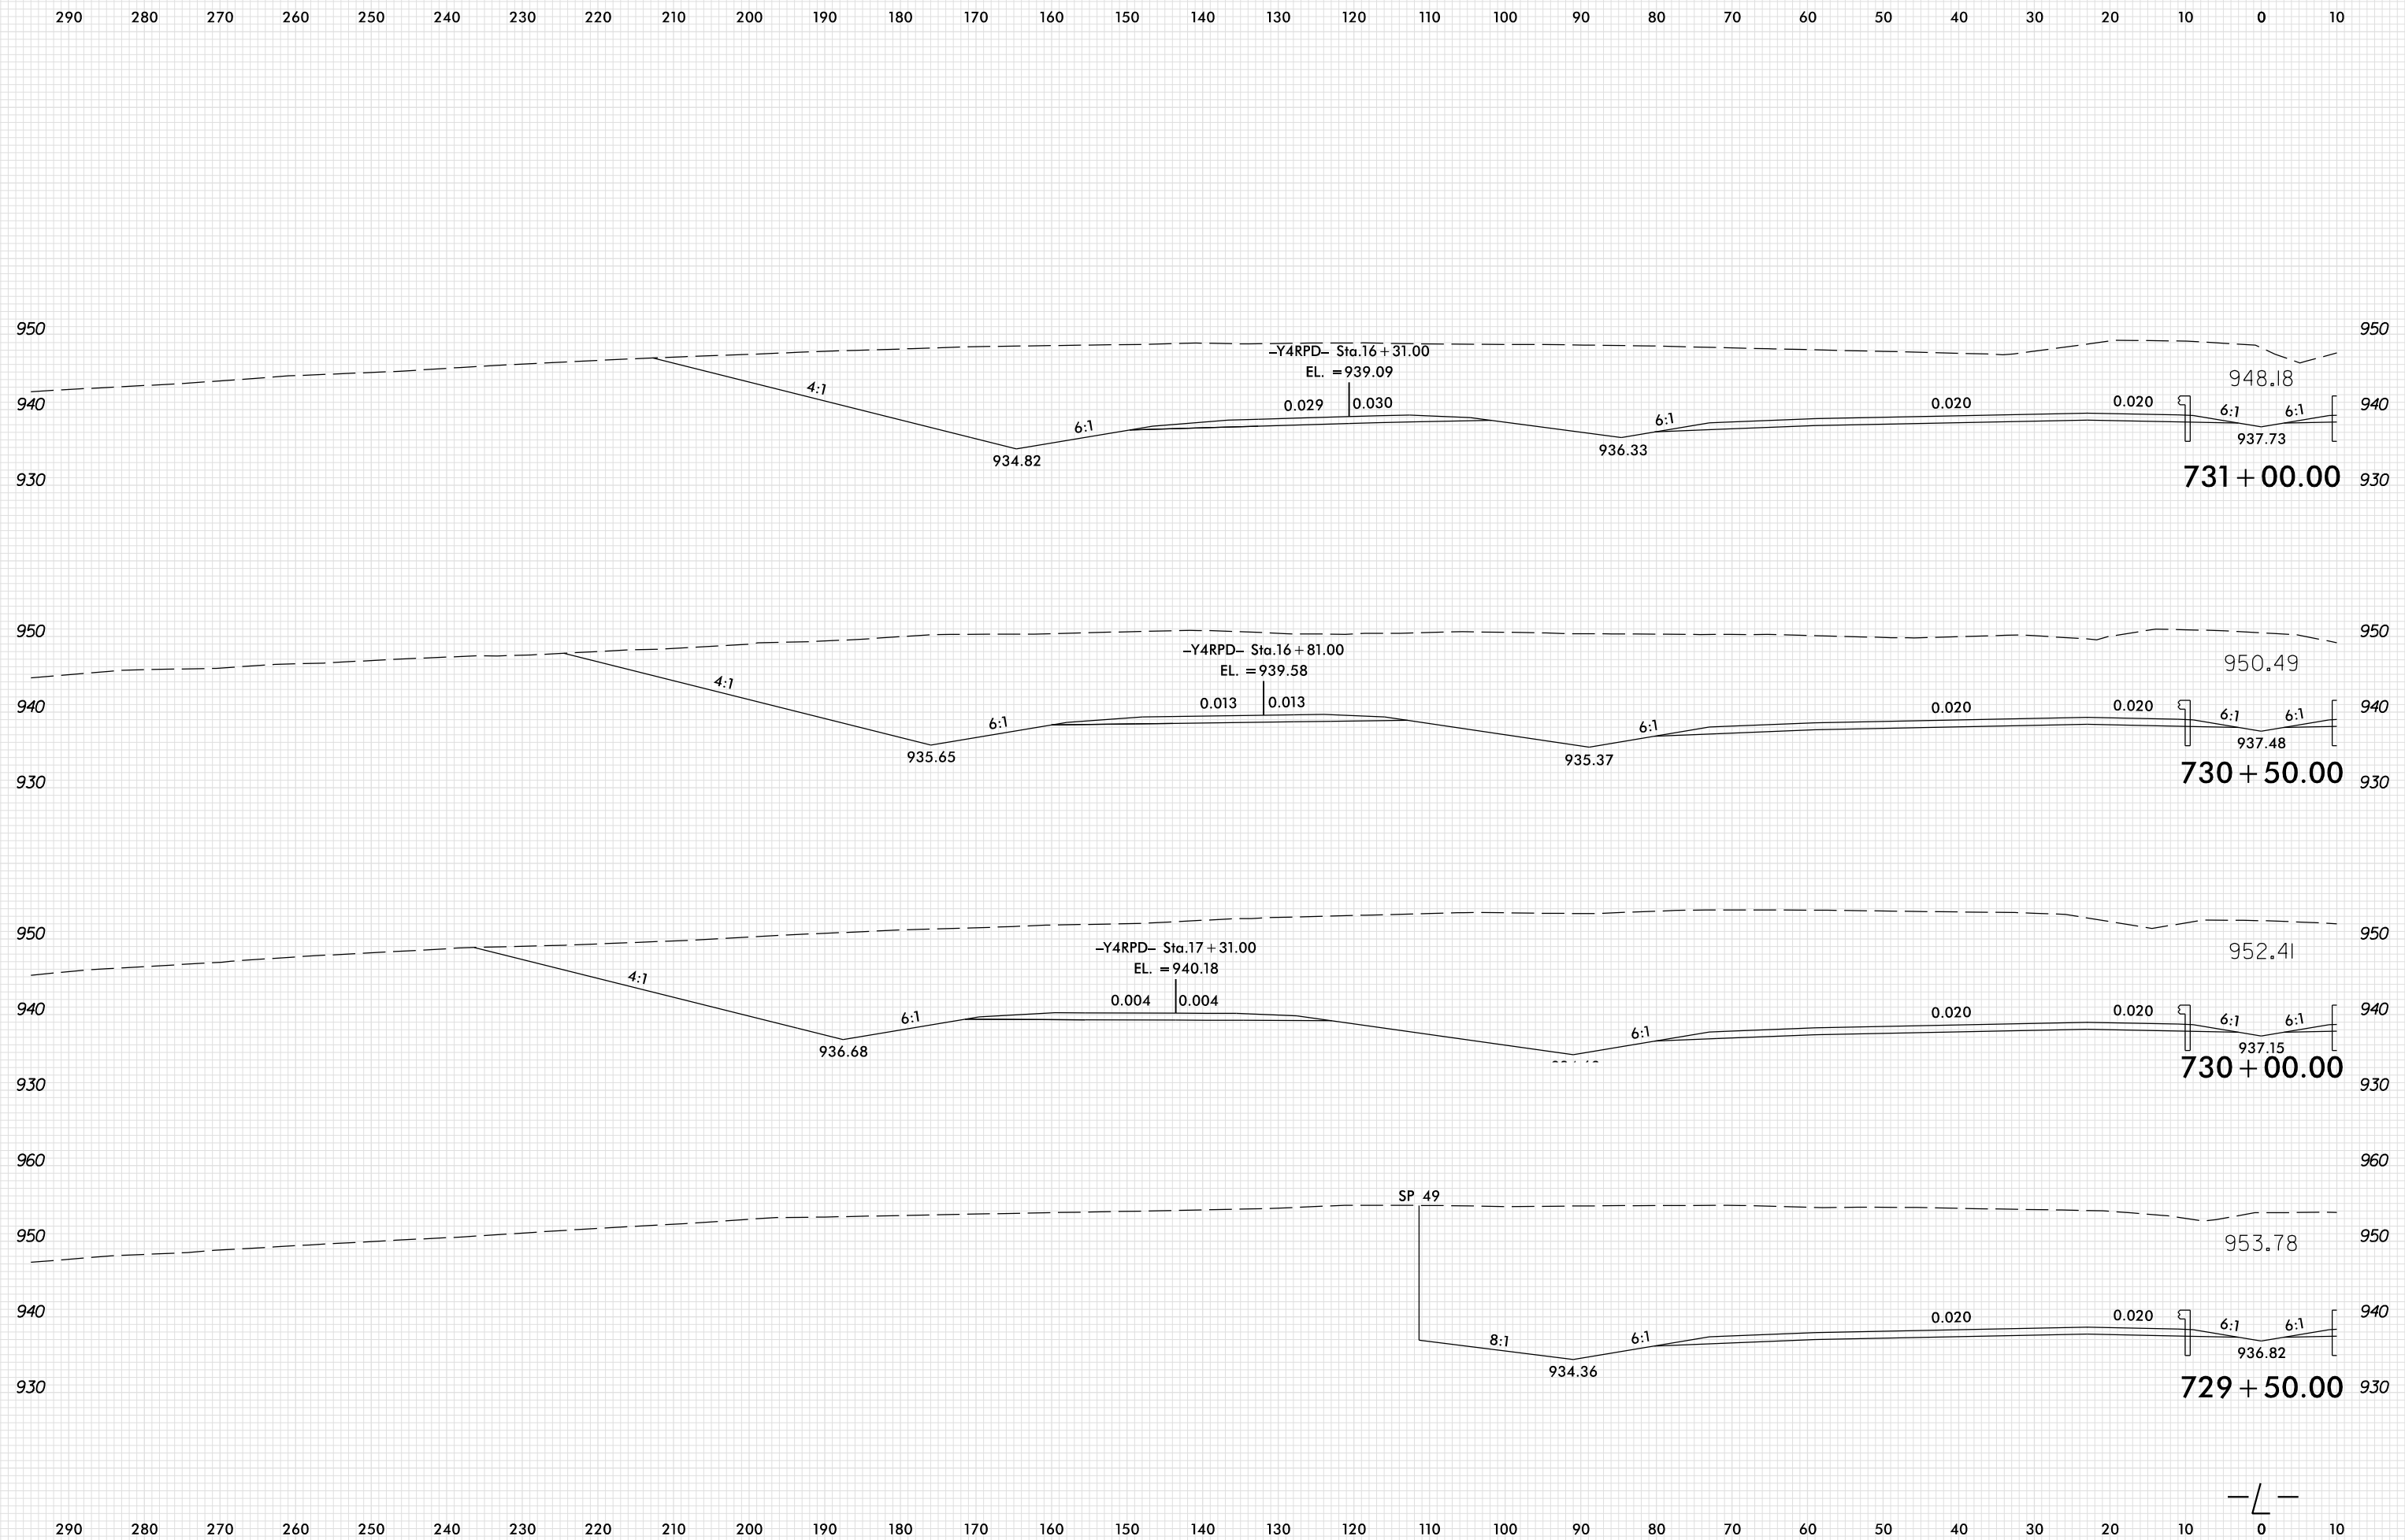

8/23/99

PLOT DRIVER: NCD01\_pdf\_color\_eng\_100.plt  
 USER: SPEREIRA  
 DATE: 6/10/2021  
 TIME: 2:16:01 PM  
 FILE: \