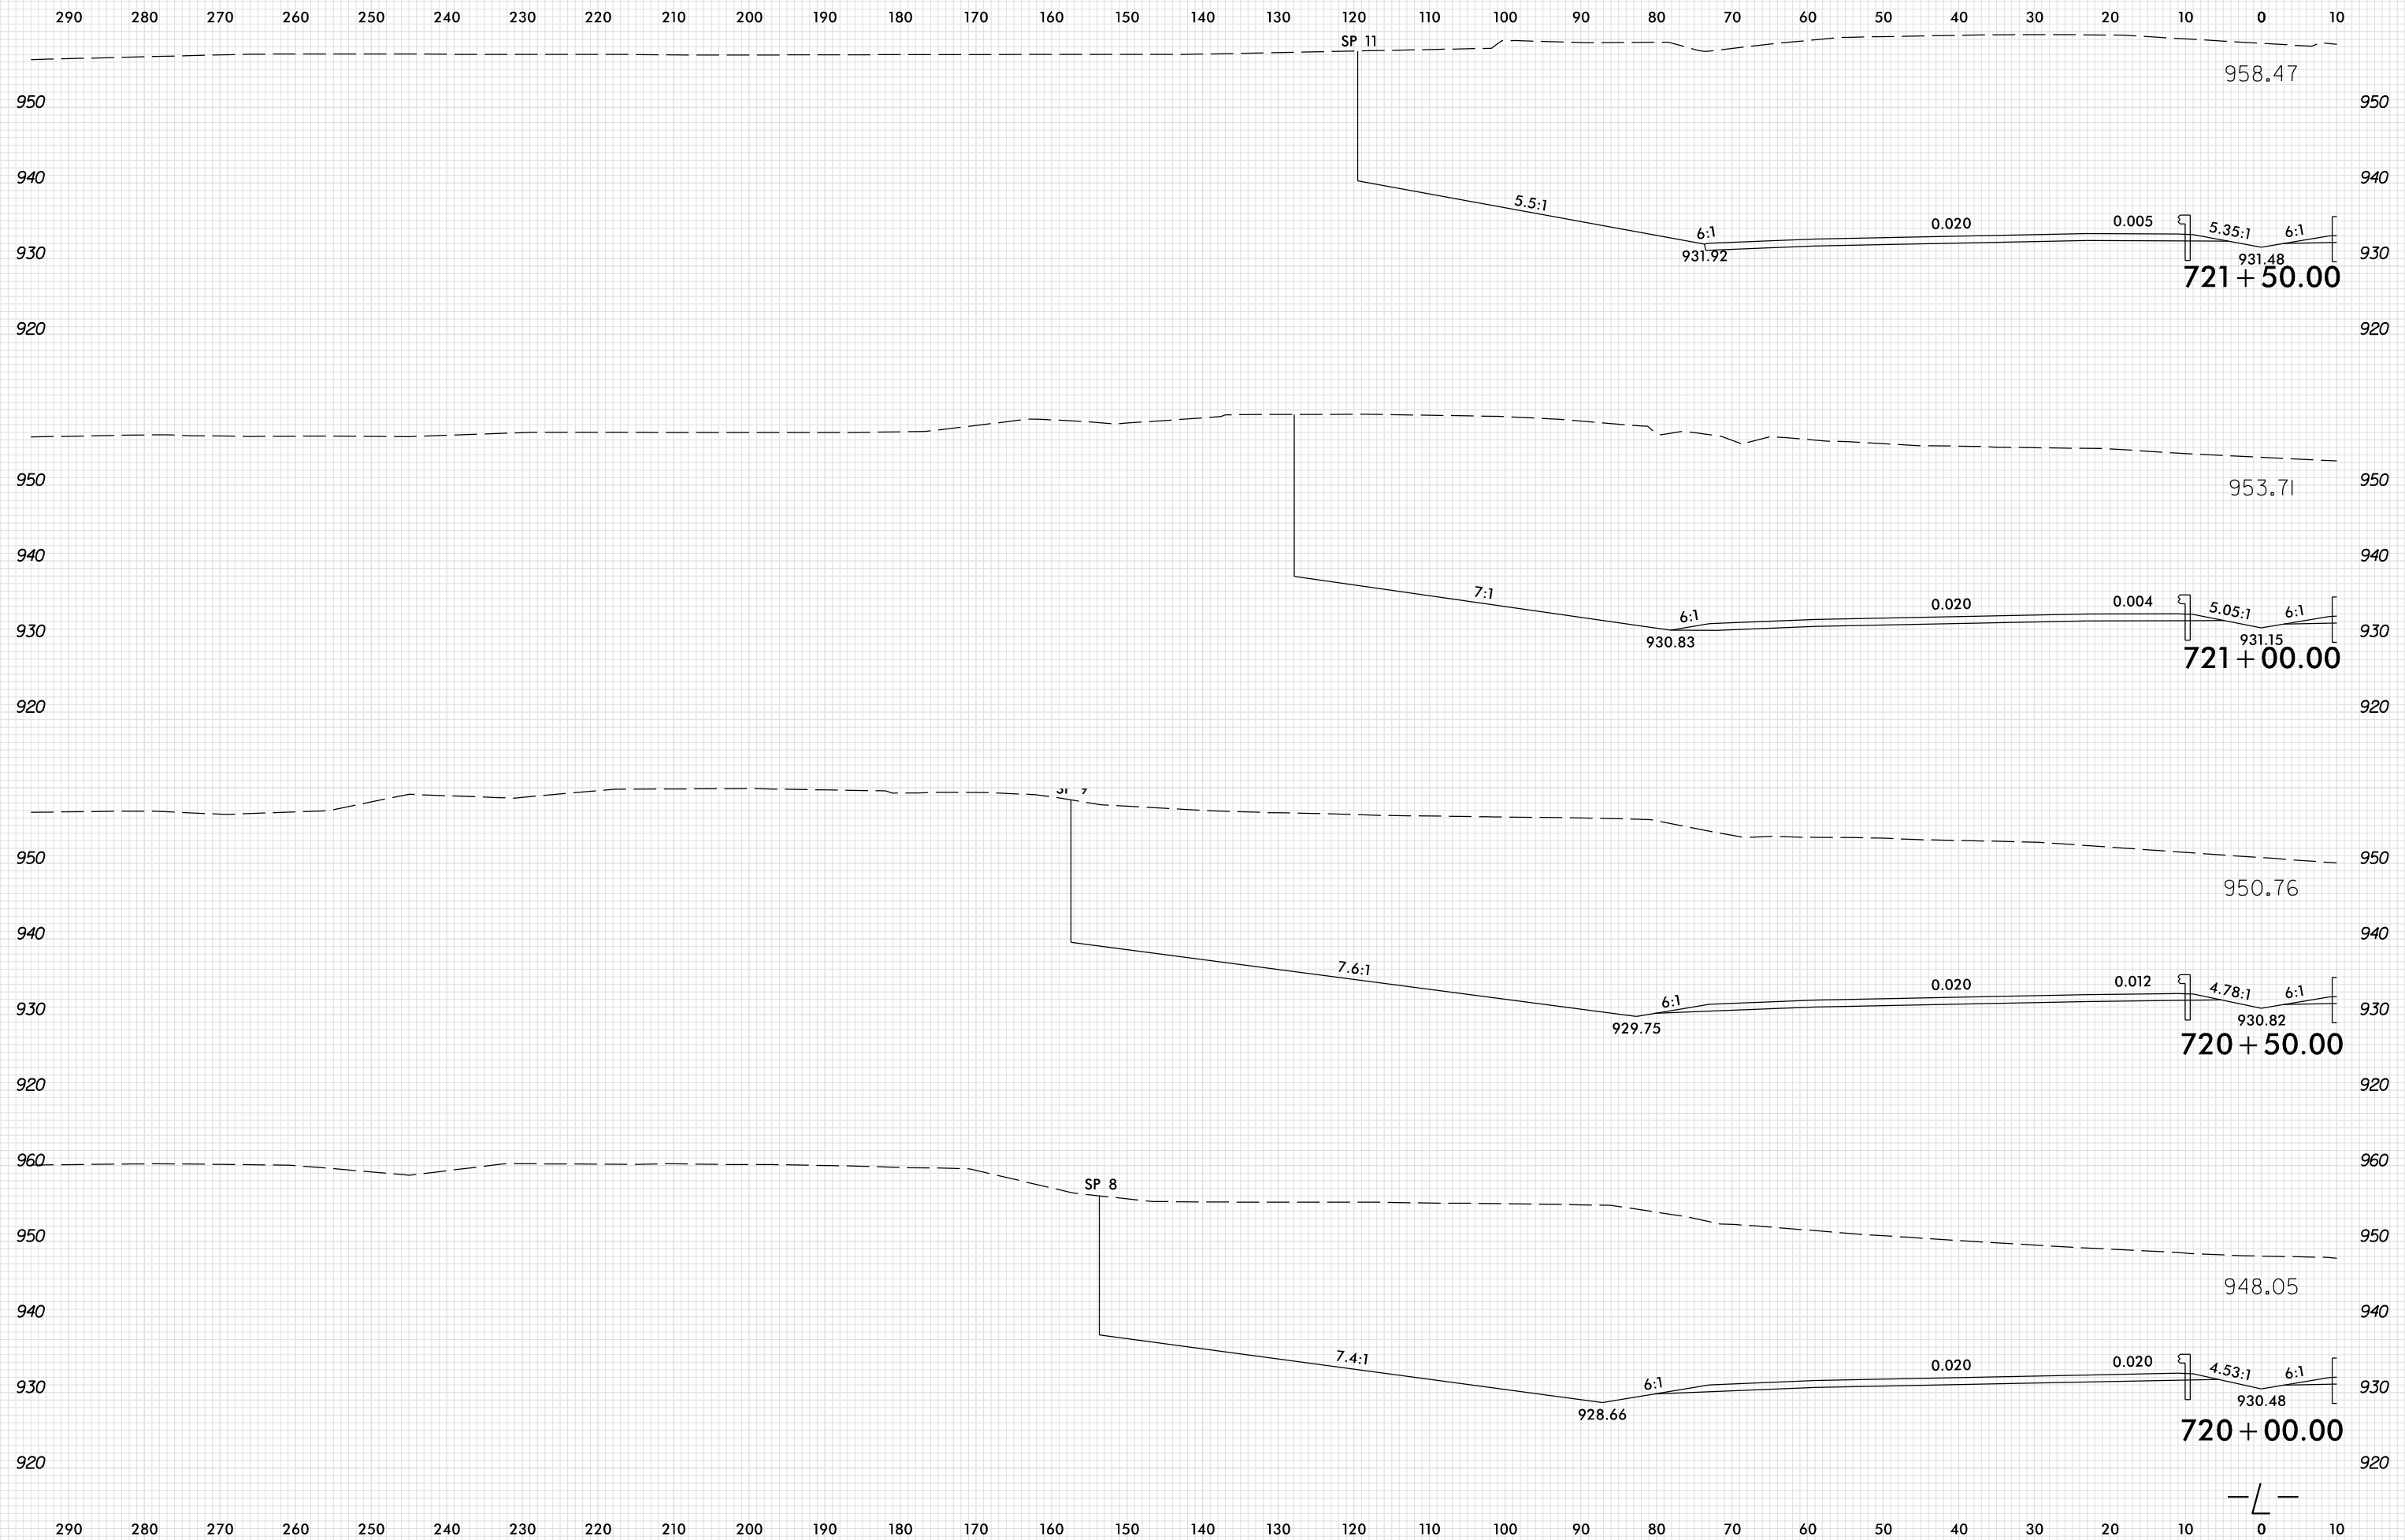

8/23/99

PLOT DRIVER: NCDOT\_pdf\_color\_eng\_100.plt  
 USER: SPEREIRA  
 DATE: 6/10/2021  
 TIME: 2:15:57 PM  
 FILE: \