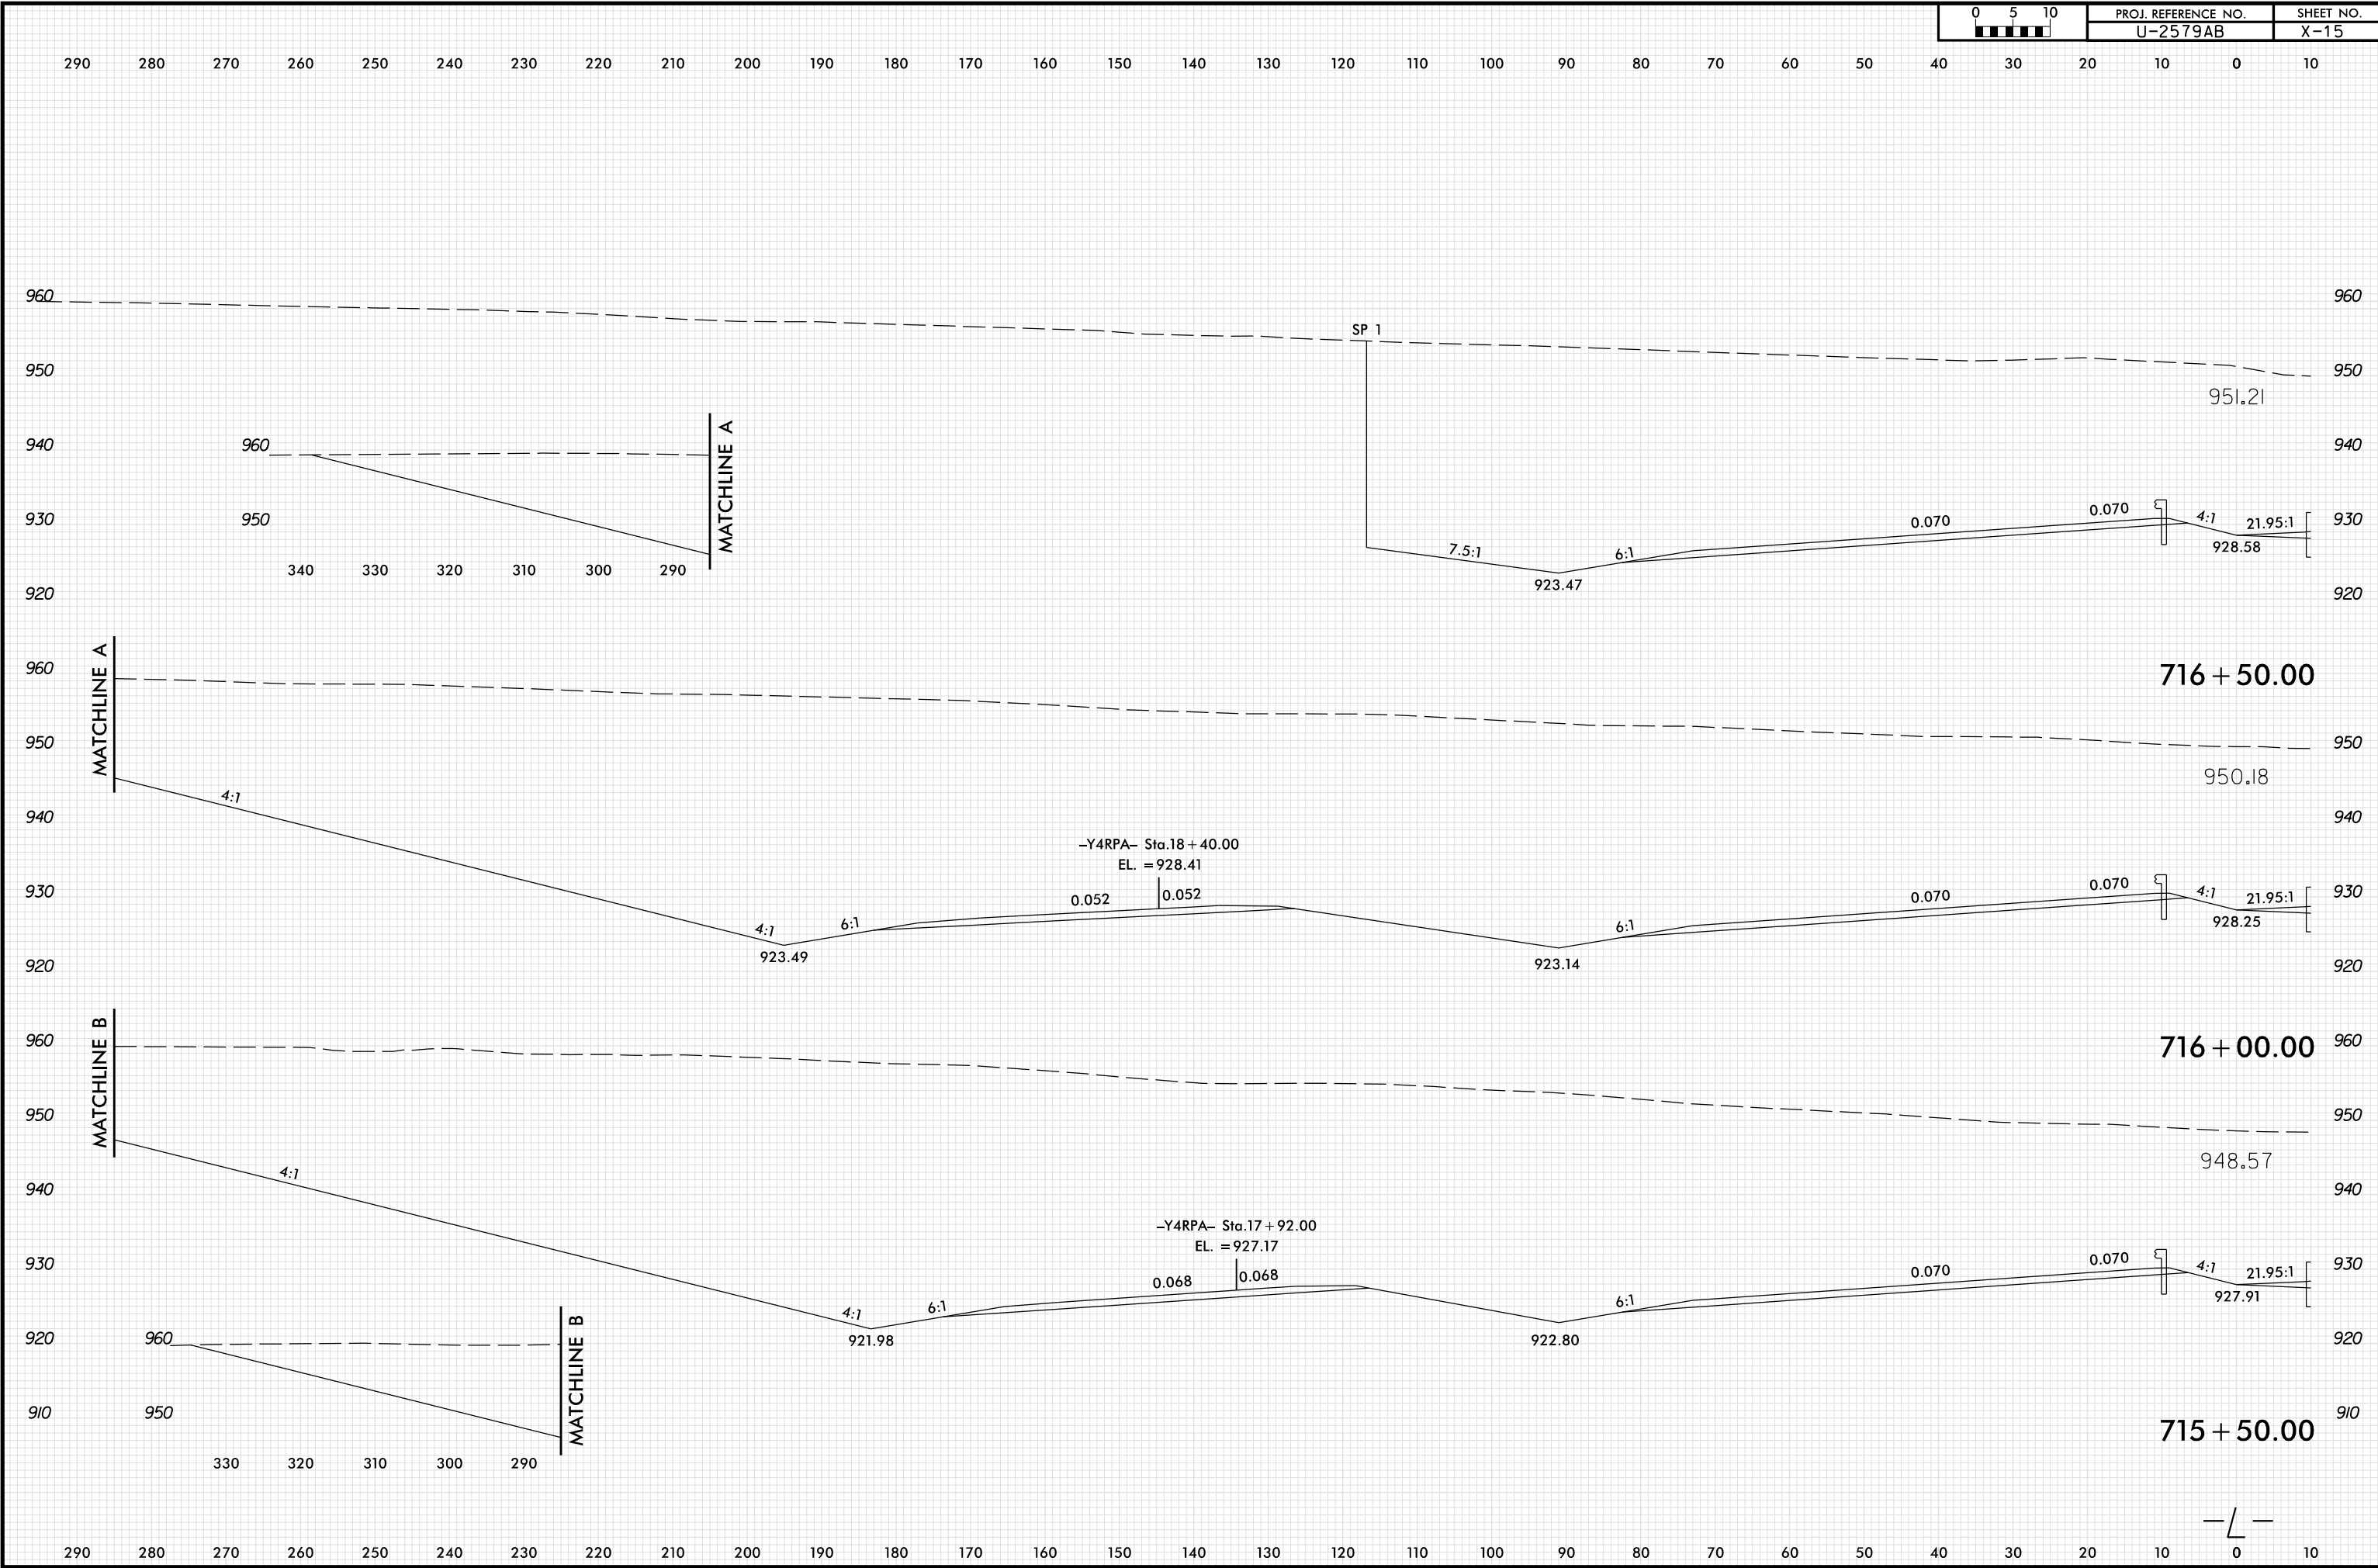

8/23/99

PLOT DRIVER: NCDOT\_pdf\_color\_eng\_100.plt  
 USER: SPEREIRA  
 DATE: 6/10/2021  
 TIME: 2:15:55 PM  
 FILE: \